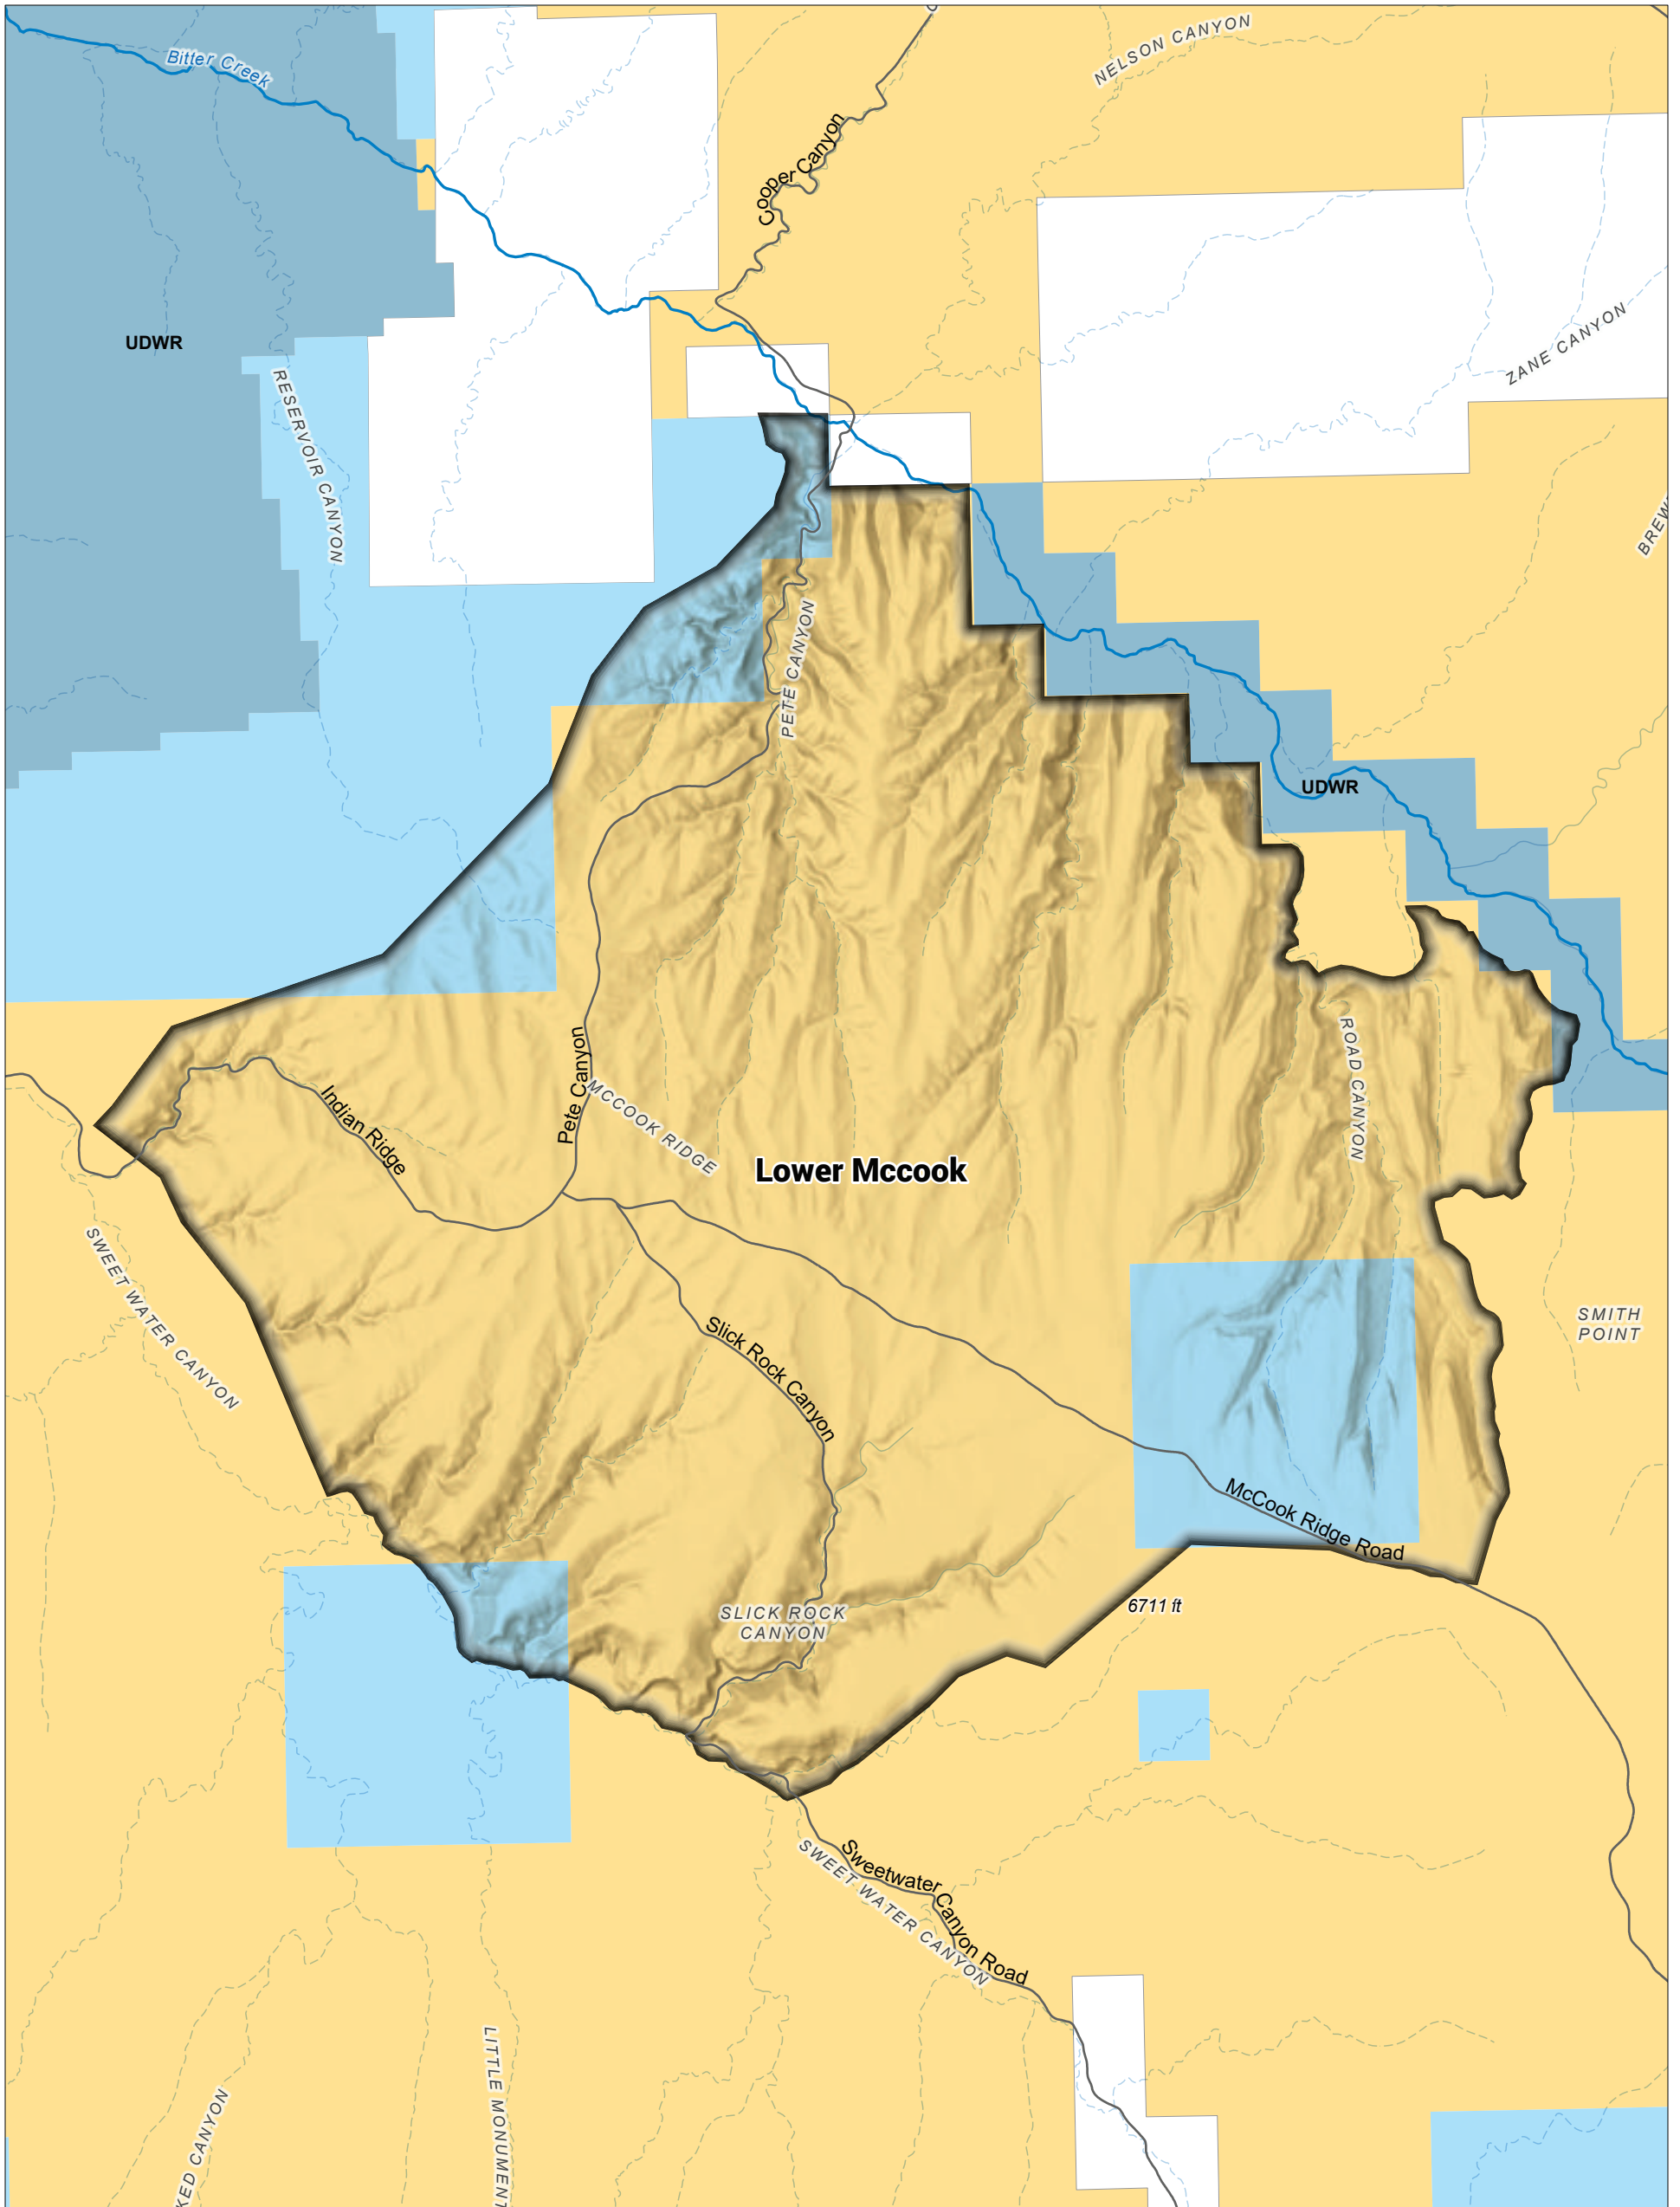

# Map: 11 Lower Mccook

Bureau of Land Management  
Vernal Field Office  
170 South 500 East  
Vernal, UT 84078

3/26/2026

-  Relinquished Allotment
-  Private
-  Bureau of Land Management
-  State of Utah
-  State of Utah DWR

Map Projection: NAD 1983 UTM zone 12N

No warranty is made by the Bureau of Land Management as to the accuracy, reliability, or completeness of this map or the data displayed for individual use or aggregate use with other data.