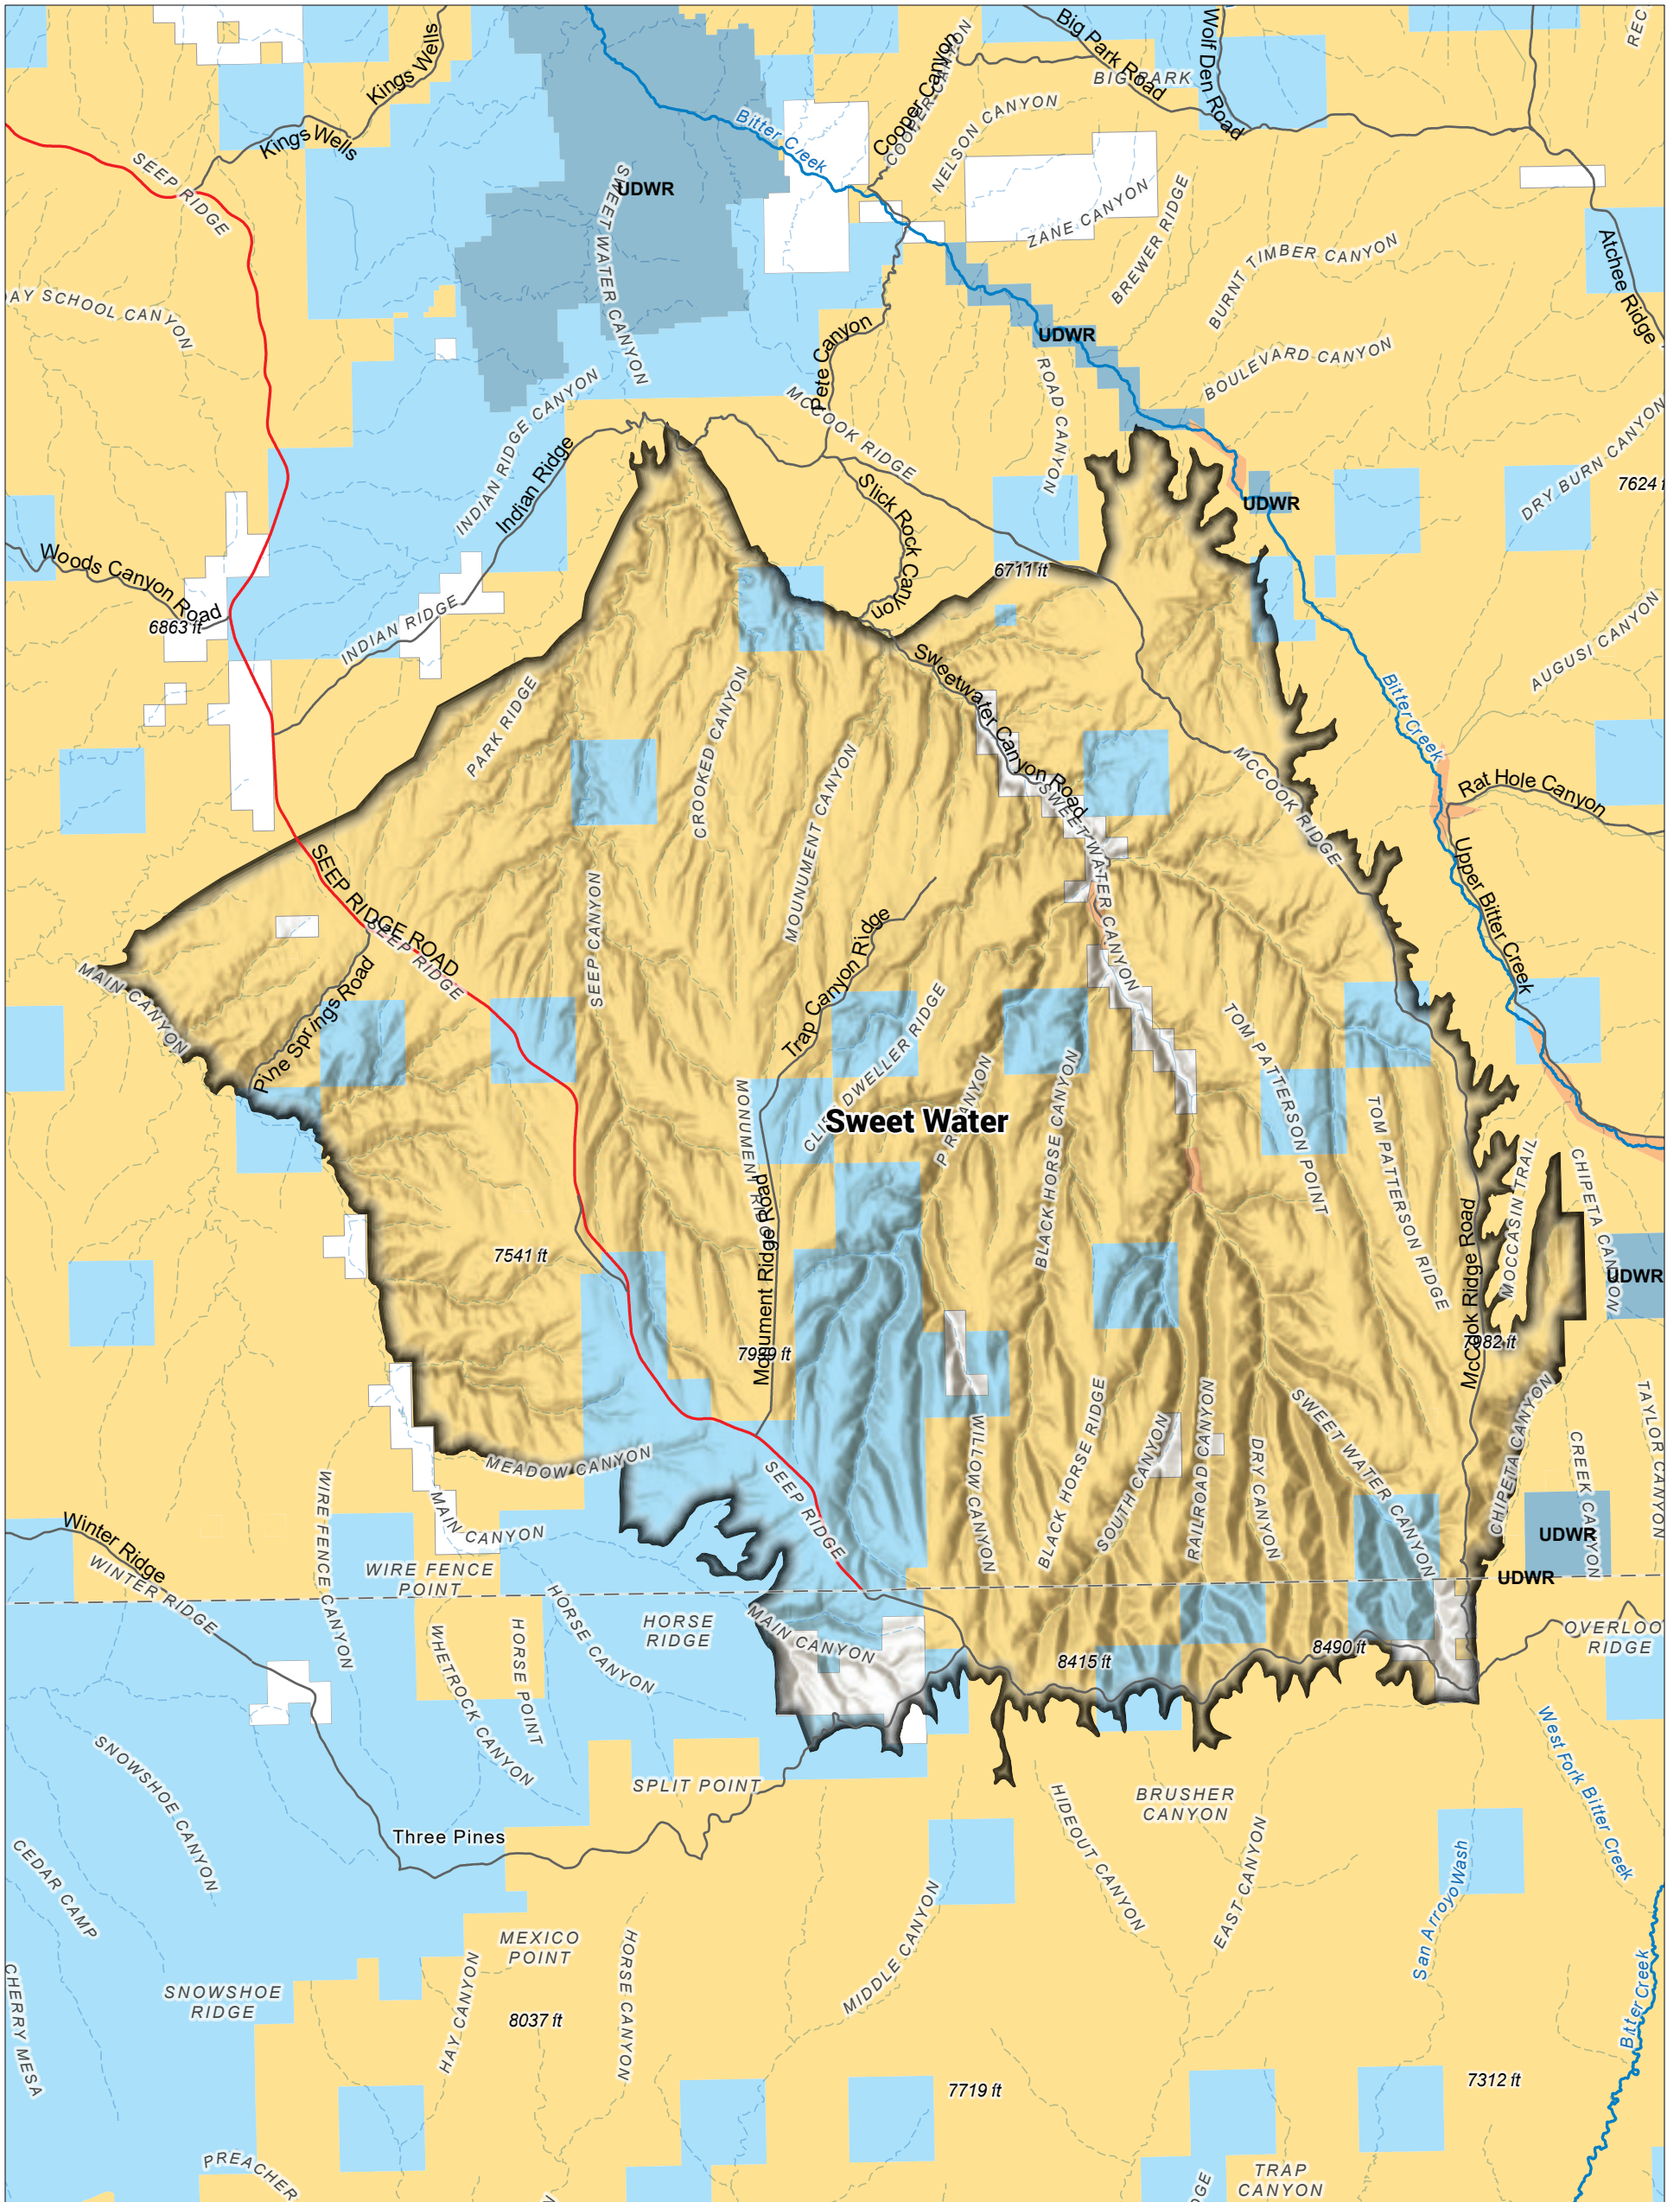

# Map: 10 Sweet Water

Bureau of Land Management  
Vernal Field Office  
170 South 500 East  
Vernal, UT 84078

3/26/2026

- Relinquished Allotment
- Bureau of Land Management
- American Indian Reservation
- Private
- State of Utah
- State of Utah DWR

Map Projection: NAD 1983 UTM zone 12N

No warranty is made by the Bureau of Land Management as to the accuracy, reliability, or completeness of this map or the data displayed for individual use or aggregate use with other data.