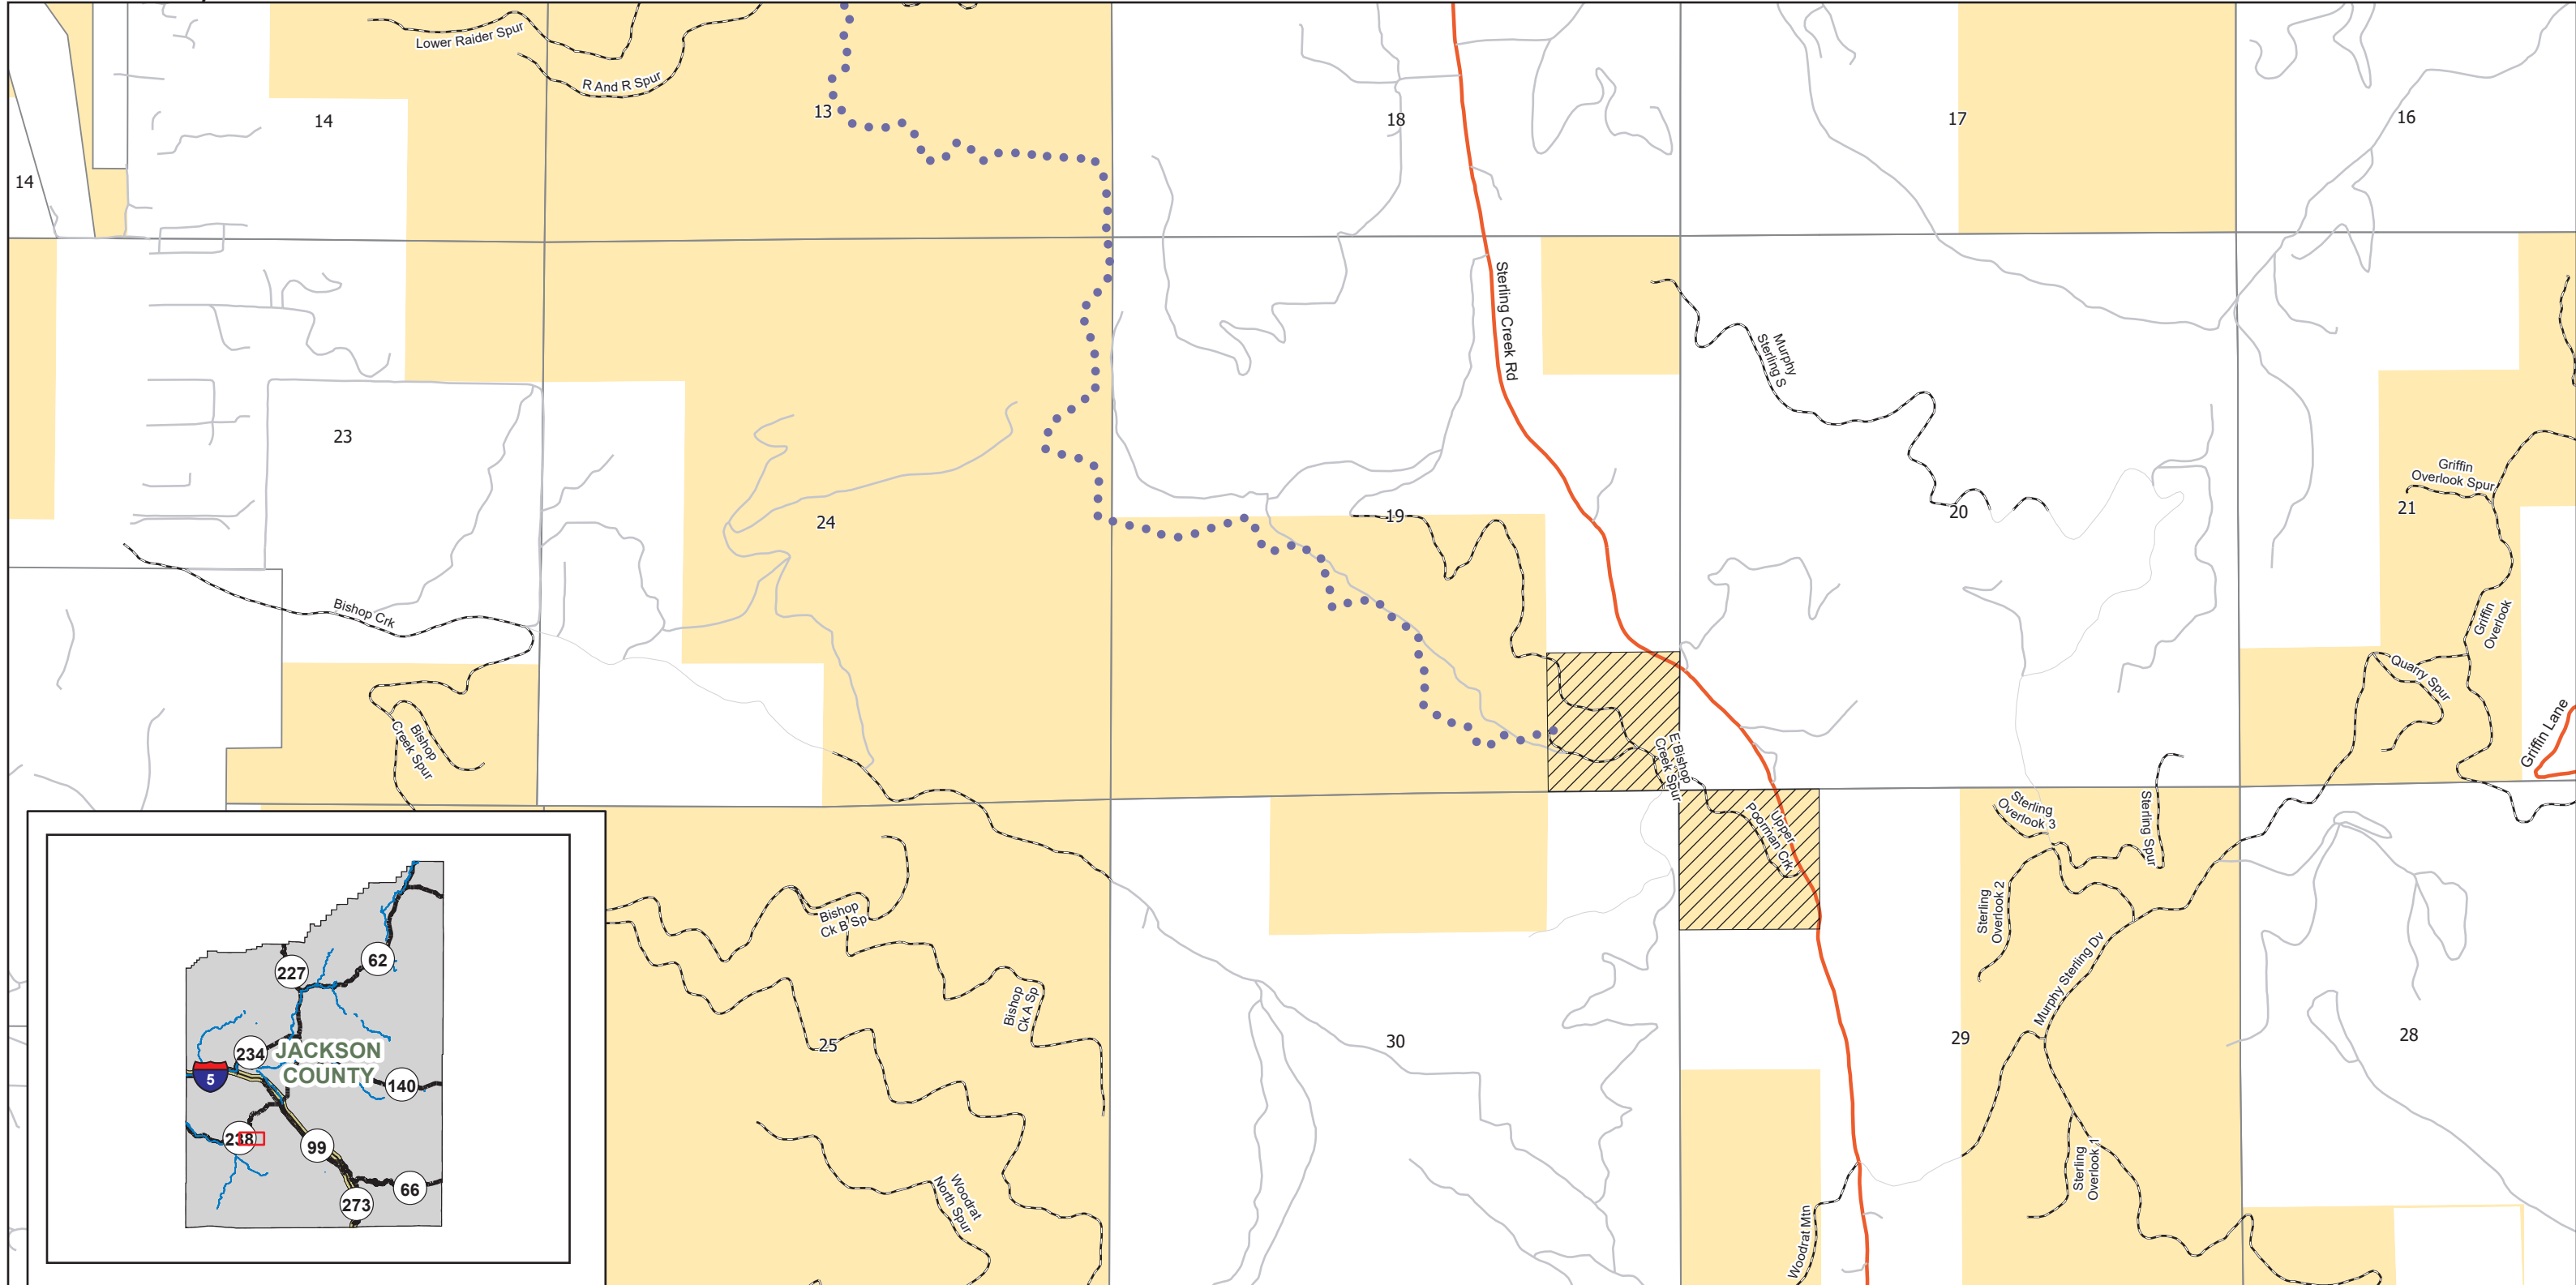

East ART Trailhead Road Closure

Ashland Field Office

Bureau of Land Management
Medford District Office
3040 Biddle Road
Medford, OR 97504
(541) 618-2200

Oregon

Scale: 1:24,000

4/02/2025

- East Applegate Ridge Trail
- Bureau of Land Mgmt. Private or Undetermined
- Section
- East ART Trailhead Closure Area

No warranty is made by the Bureau of Land Management as to the accuracy, reliability, or completeness of this map or the data displayed for individual use or aggregate use with other data.