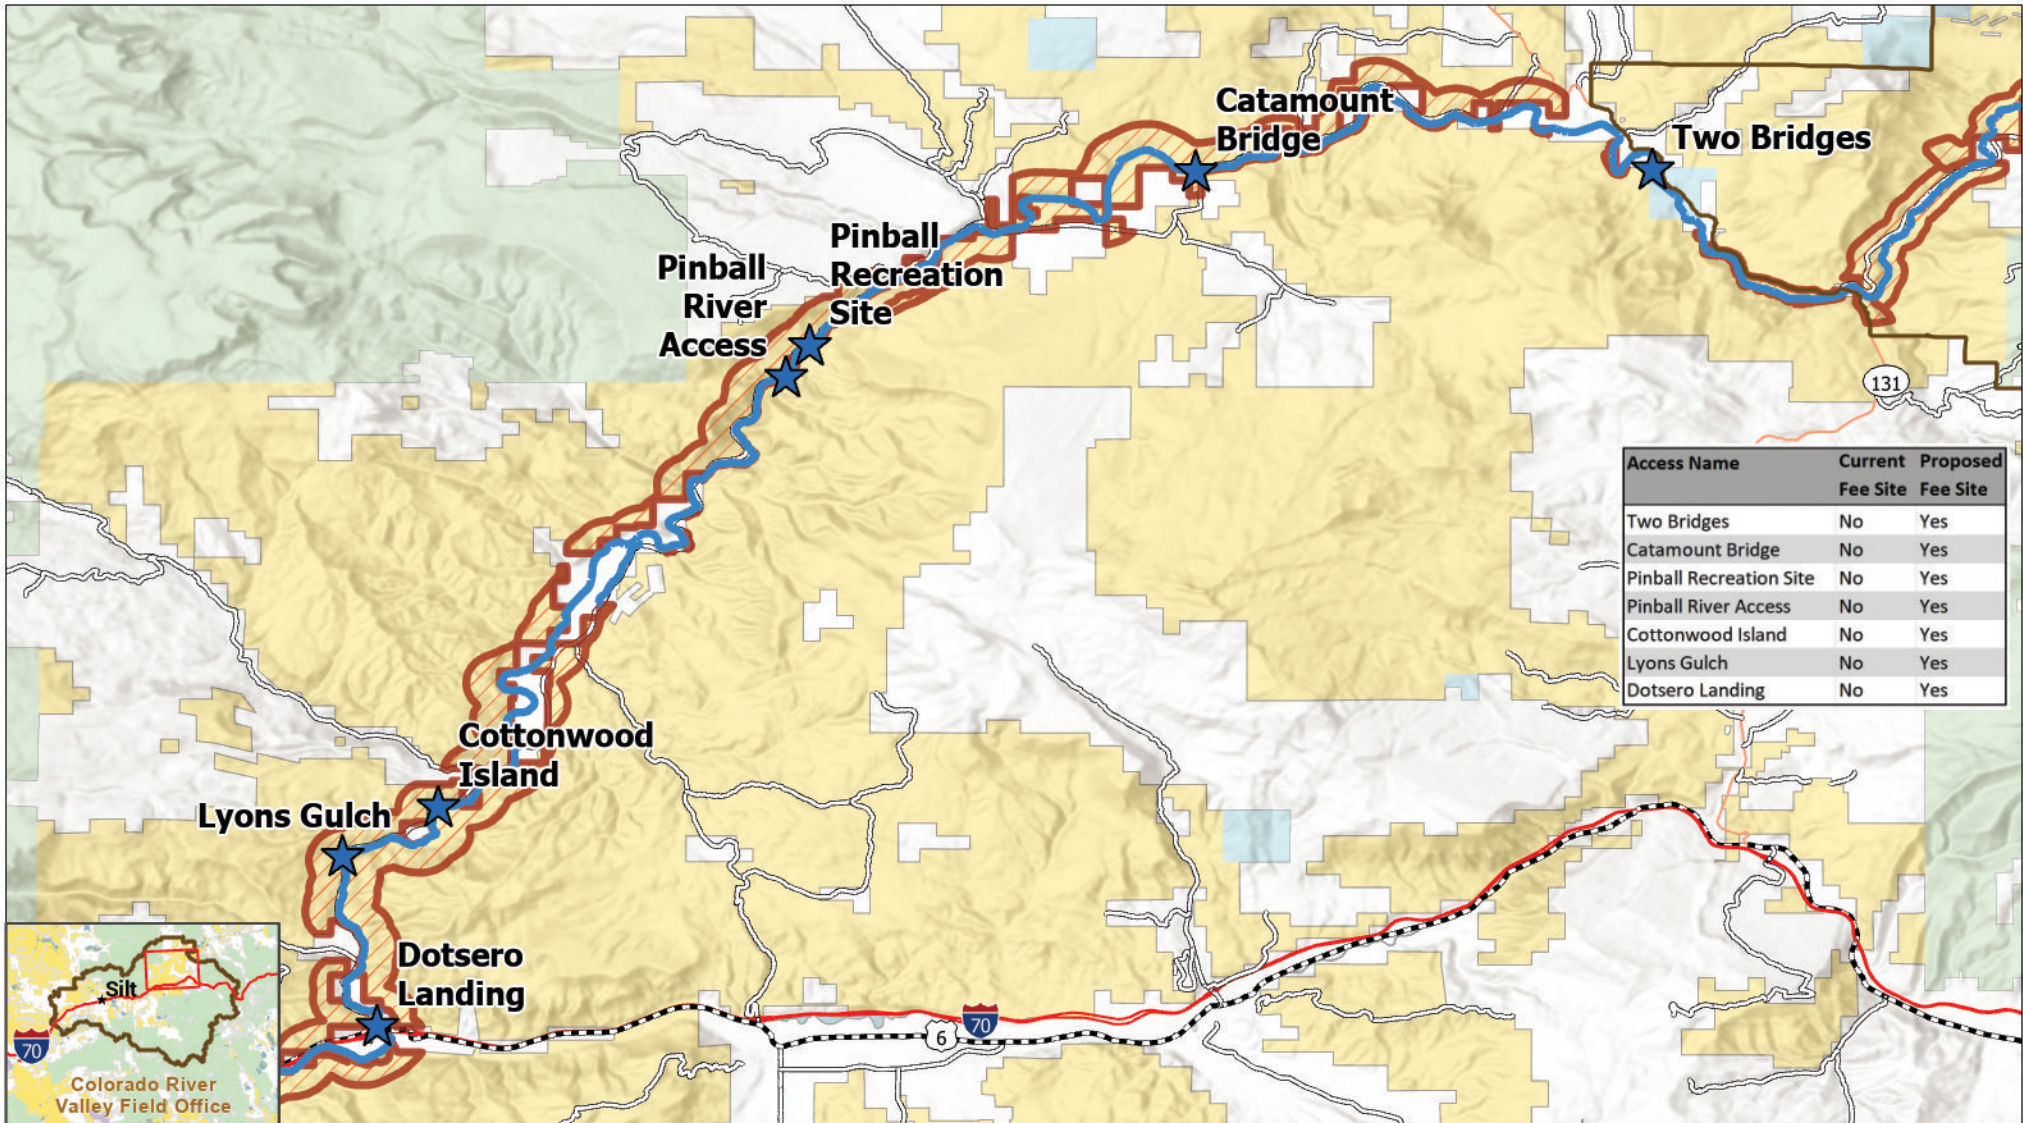

Access Name	Current Fee Site	Proposed Fee Site
Two Bridges	No	Yes
Catamount Bridge	No	Yes
Pinball Recreation Site	No	Yes
Pinball River Access	No	Yes
Cottonwood Island	No	Yes
Lyons Gulch	No	Yes
Dotsero Landing	No	Yes

River Access Sites
 Colorado River
 Upper Colorado River SRMA

Surface Management
 Bureau of Land Management
 State, County, City, Areas
 US Forest Service

Private
 Colorado River Valley - Kremmling

Routes
 US Highway
 Interstate
 State Highway