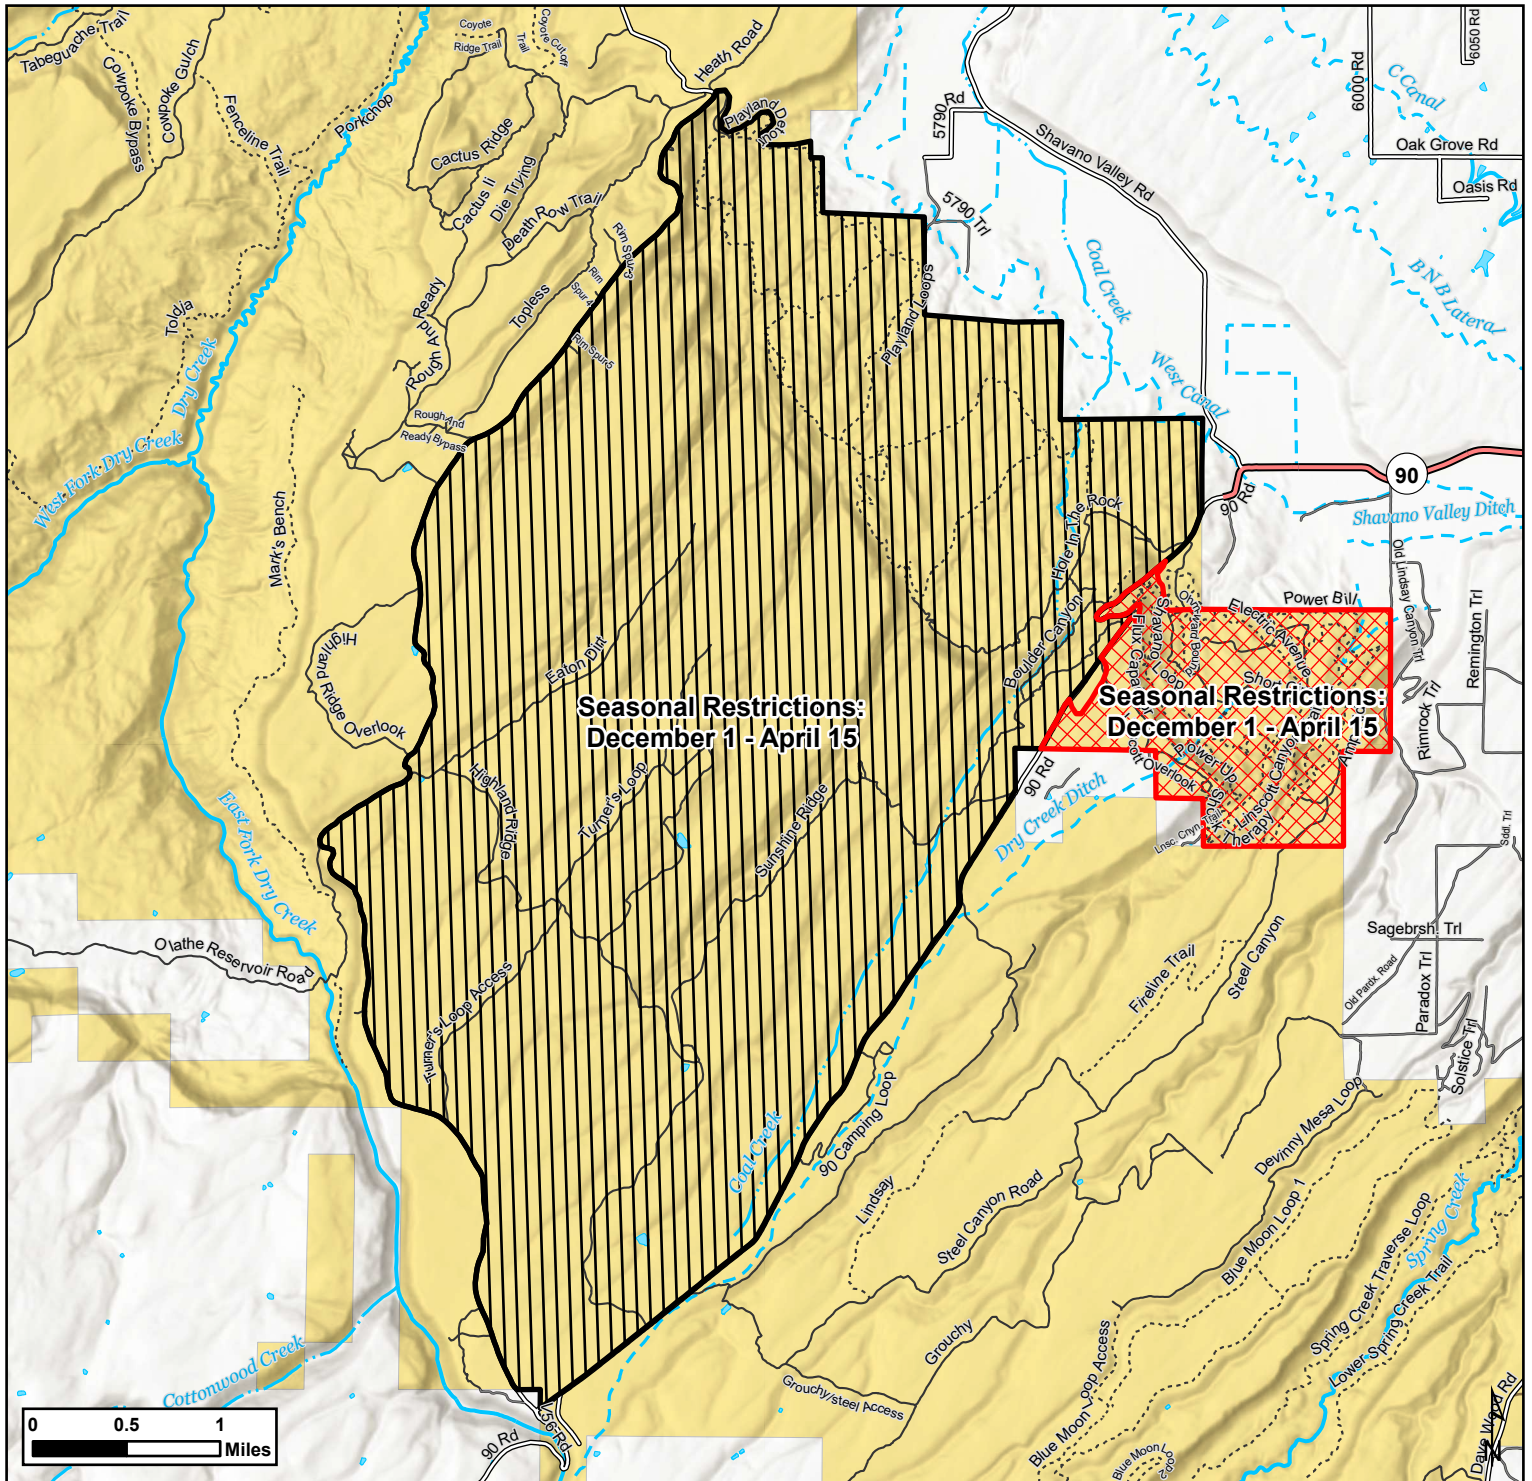

Map 2: Dry Creek - Rim Road / Highway 90

BLM CO | Southwest District
 Uncompahgre Field Office
 2465 S Townsend Ave
 Montrose, CO 81401
 (970) 240-5300

- | | |
|--|---------------------------|
| Closed to all uses | BLM Route (Not Assessed) |
| Closed to motorized and mechanized uses (foot/horse allowed) | County Road |
| State Highway | Bureau of Land Management |
| BLM Primitive Road | Private |
| BLM Trail (Single Track) | |

Map Produced by BLM Uncompahgre Field Office Staff
 Date: 11/27/2024
 Map Scale: 1:65,000
 Coordinate System: NAD 1983 UTM Zone 13N
 CO Reference System: U.S. PLSS NMM / 6th M

DISCLAIMER: No warranty is made by the Bureau of Land Management as to the accuracy, reliability, or completeness of these data for individual use or aggregate use with other data. Decisions in this document only apply to BLM lands. Routes depicted on non-BLM lands are displayed for information purposes only and do not grant access to non-BLM lands.