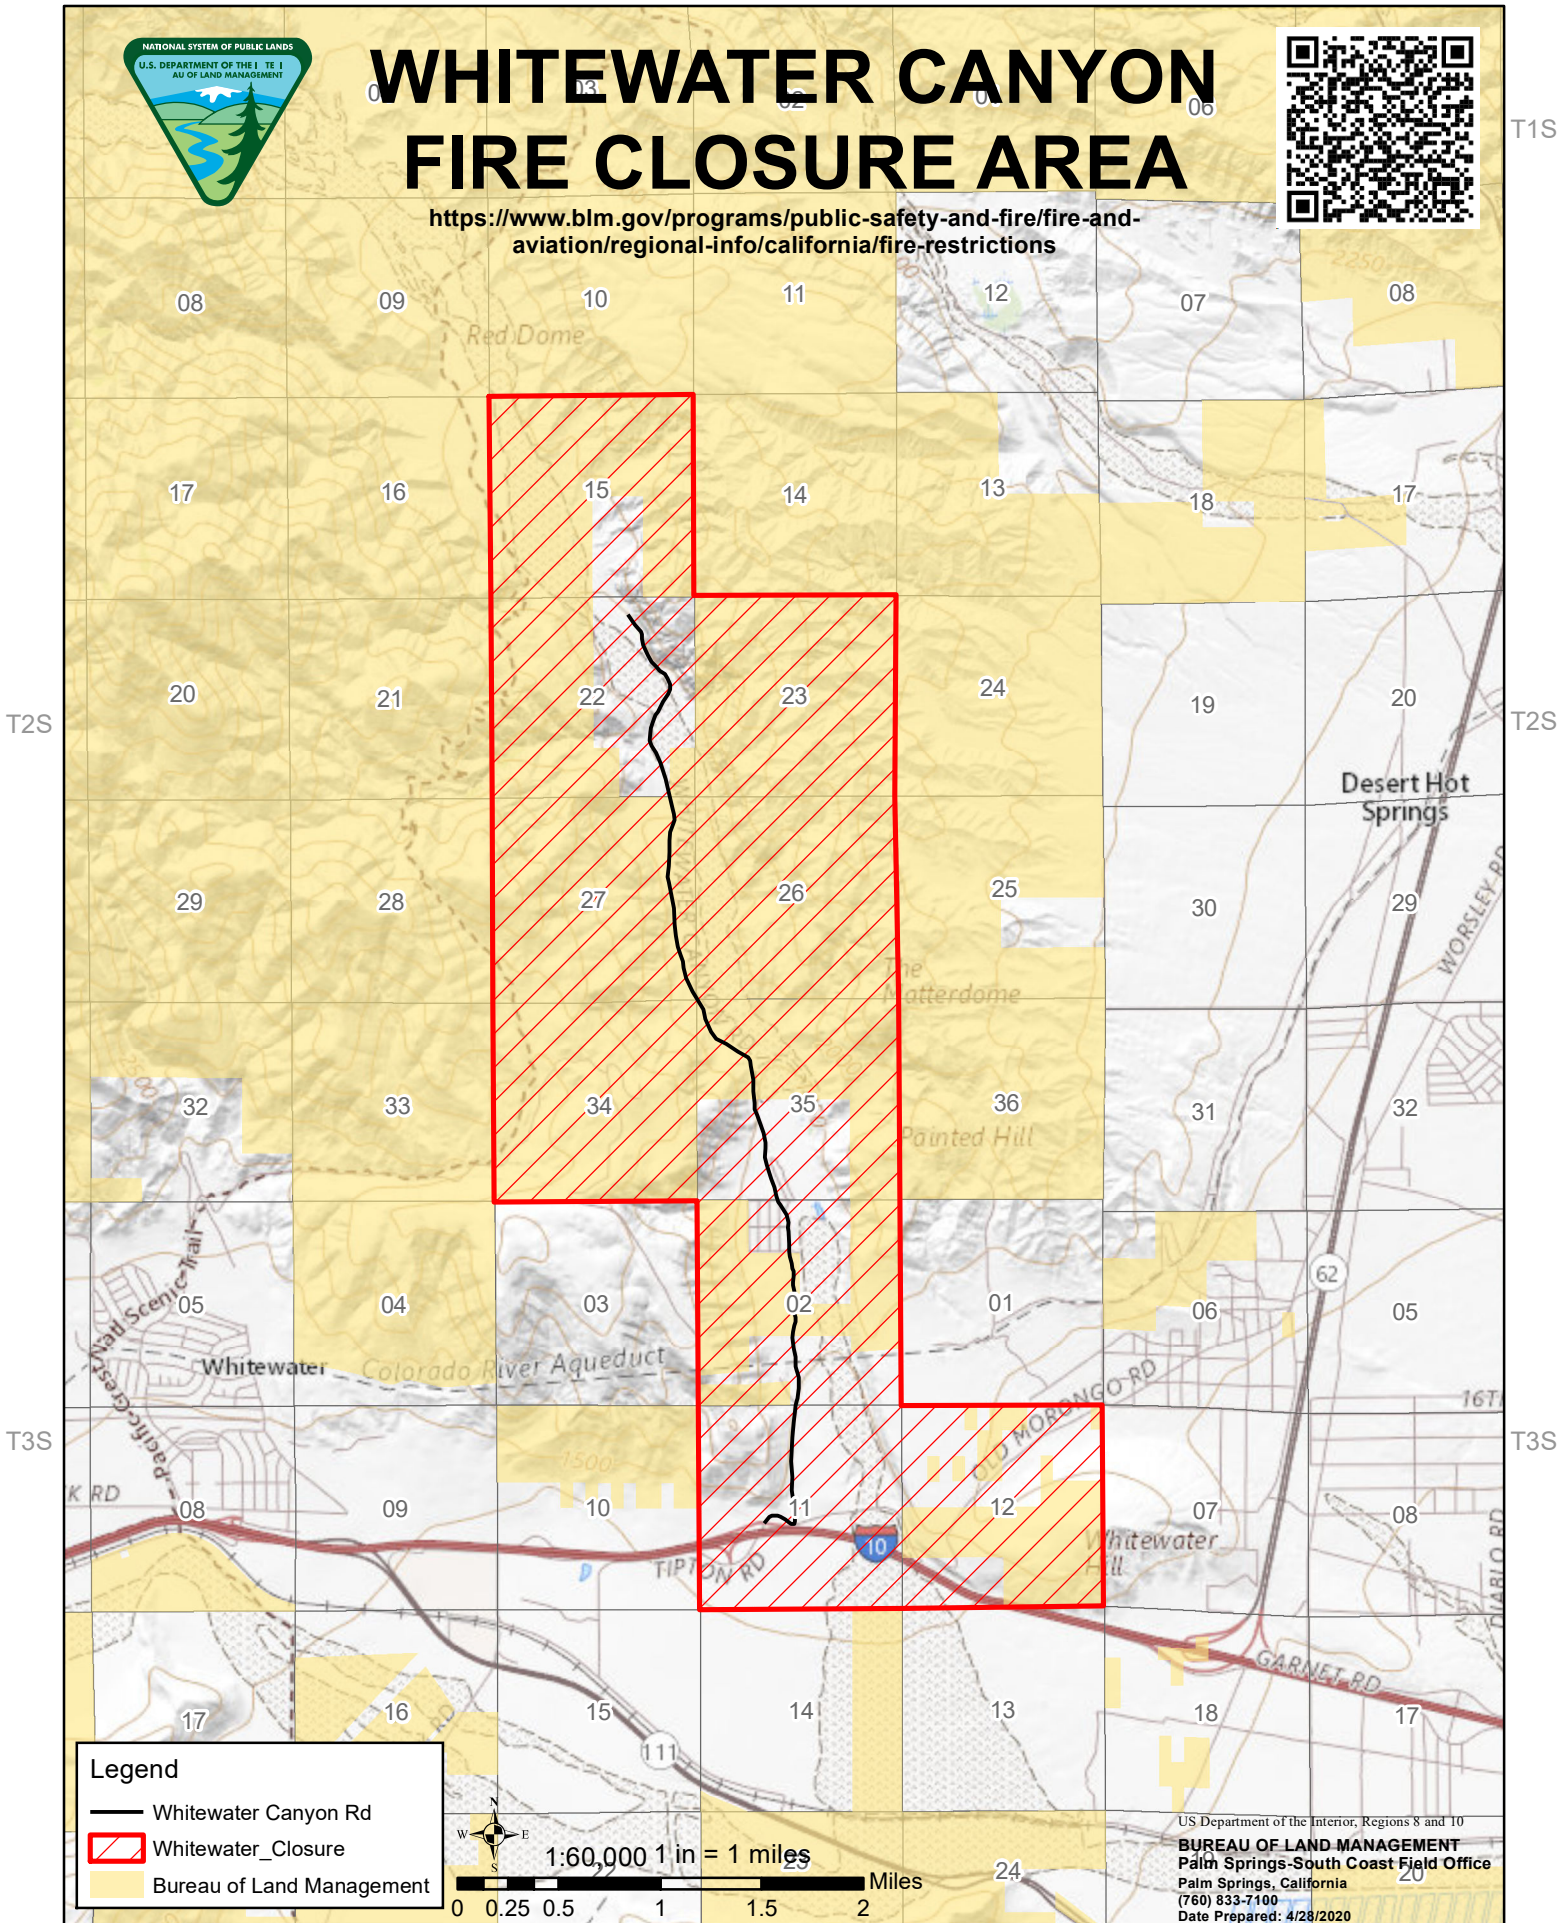

WHITEWATER CANYON FIRE CLOSURE AREA

<https://www.blm.gov/programs/public-safety-and-fire/fire-and-aviation/regional-info/california/fire-restrictions>

Legend

- Whitewater Canyon Rd
- ▨ Whitewater_Closure
- Bureau of Land Management