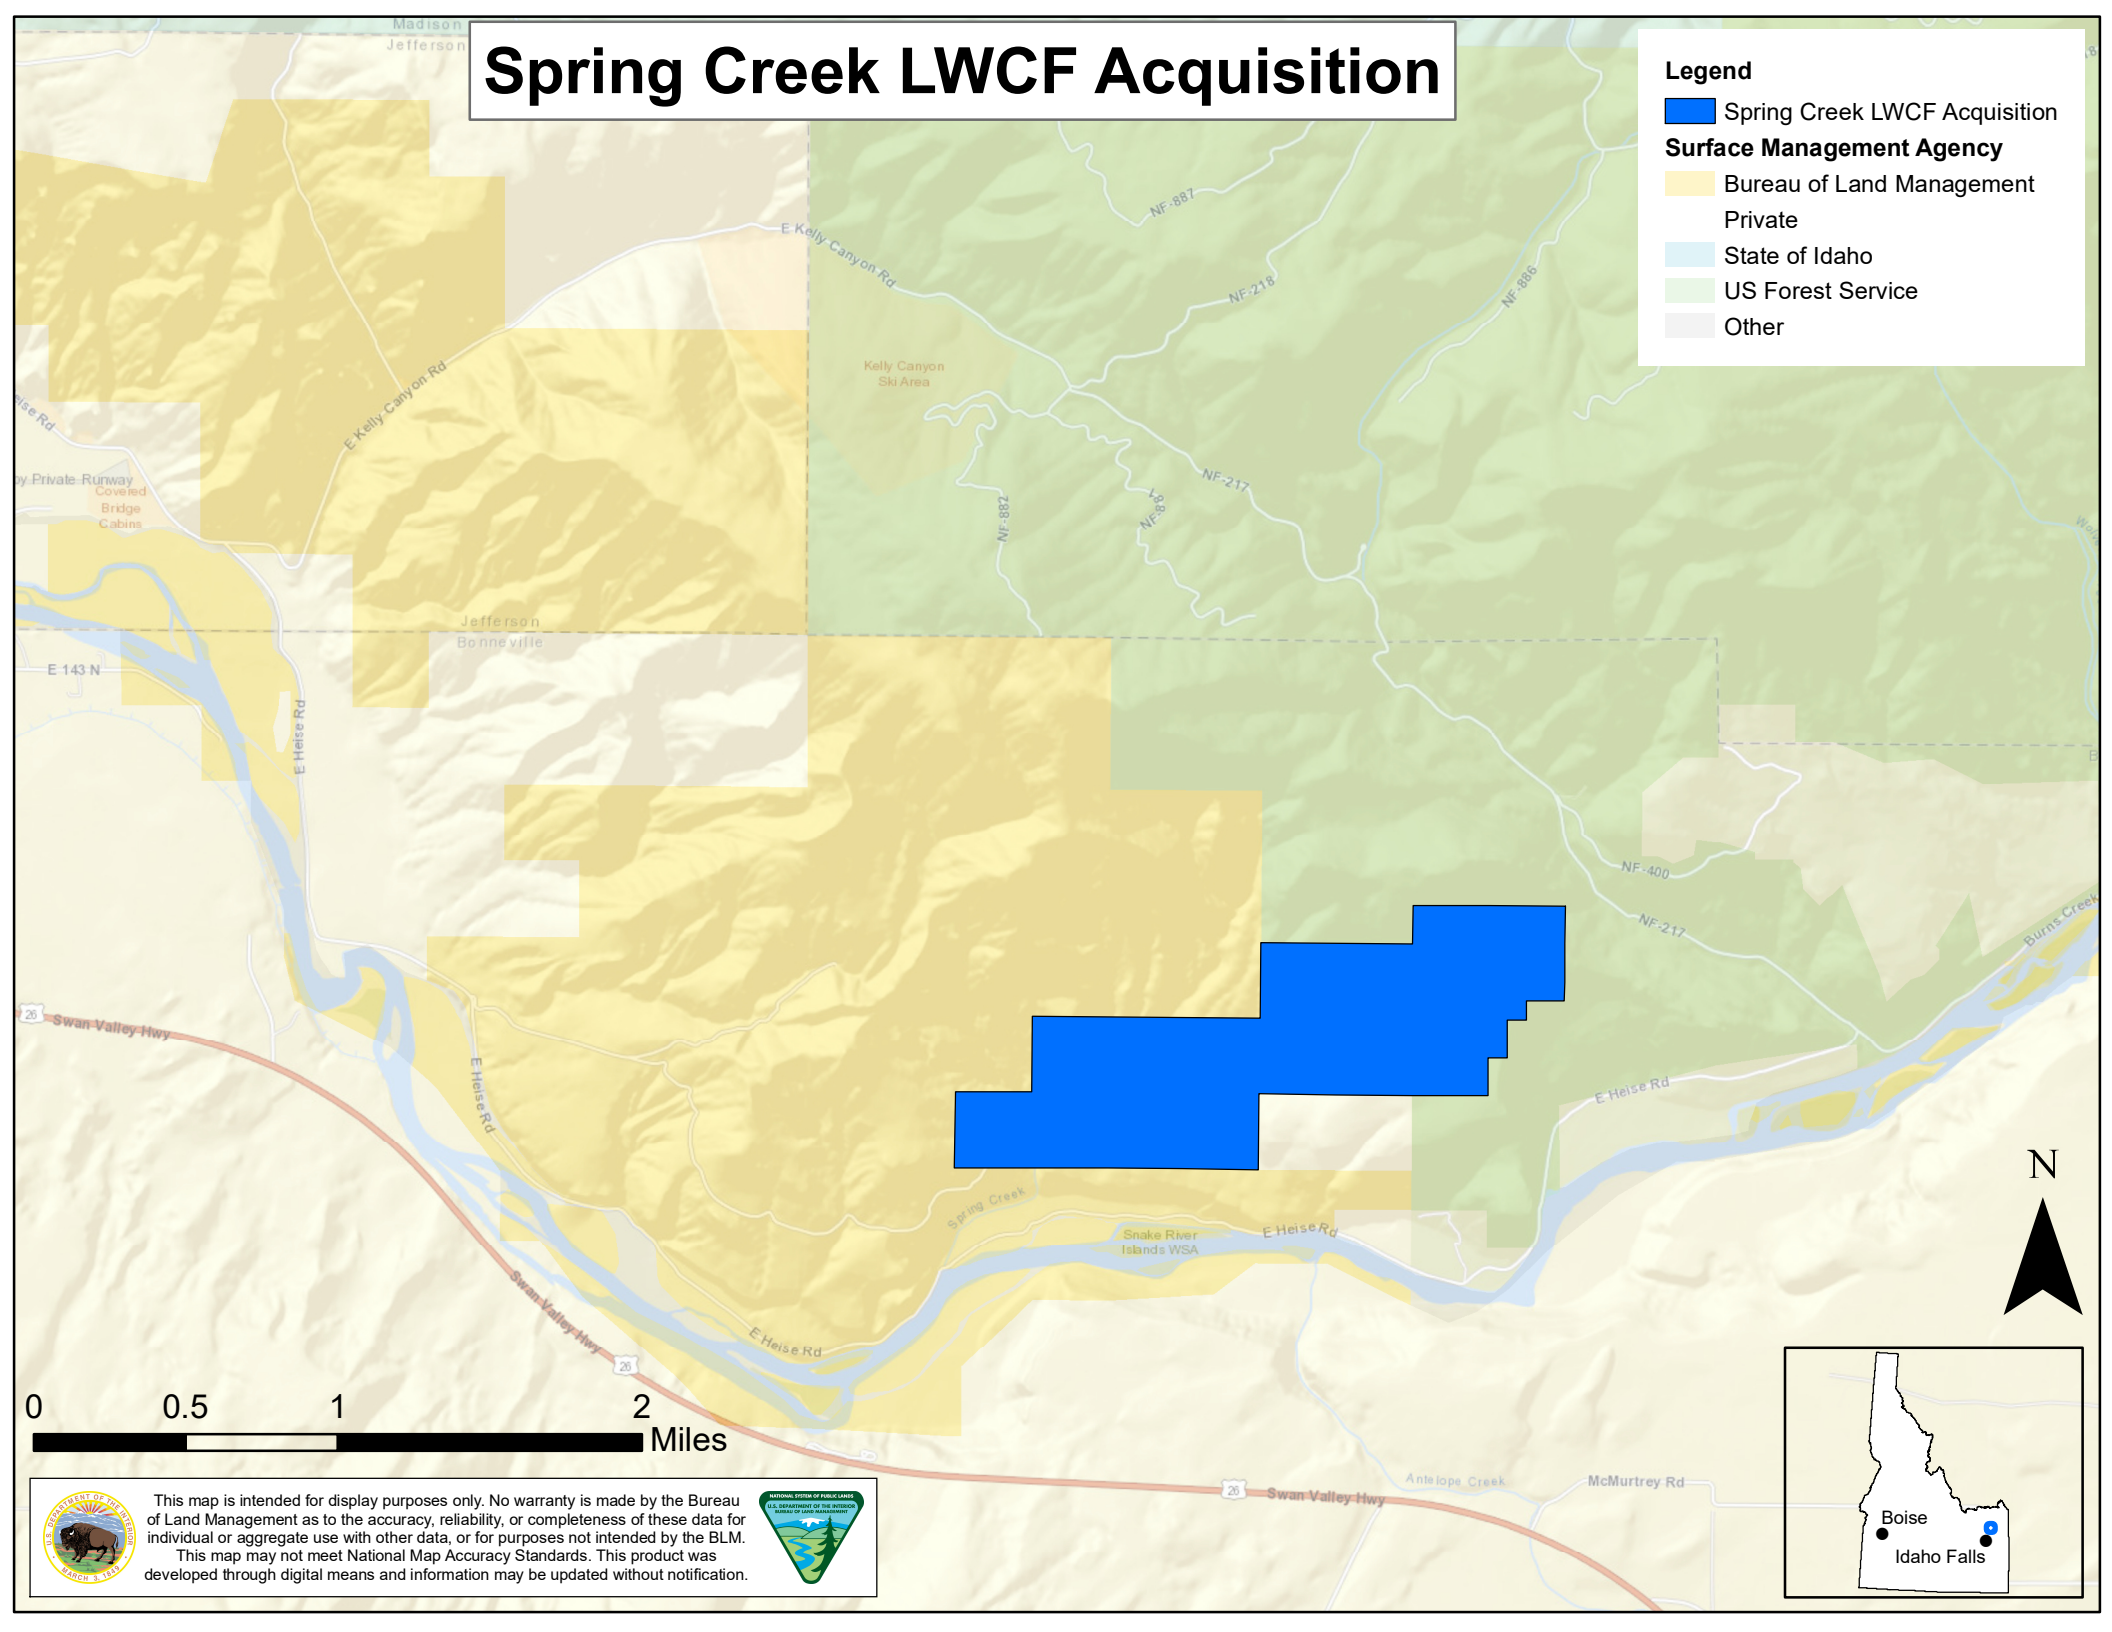

Spring Creek LWCF Acquisition

Legend

- Spring Creek LWCF Acquisition
- Surface Management Agency**
 - Bureau of Land Management
 - Private
 - State of Idaho
 - US Forest Service
 - Other

 This map is intended for display purposes only. No warranty is made by the Bureau of Land Management as to the accuracy, reliability, or completeness of these data for individual or aggregate use with other data, or for purposes not intended by the BLM. This map may not meet National Map Accuracy Standards. This product was developed through digital means and information may be updated without notification.

 NATIONAL SYSTEM OF PUBLIC LANDS
U.S. DEPARTMENT OF THE INTERIOR
BUREAU OF LAND MANAGEMENT