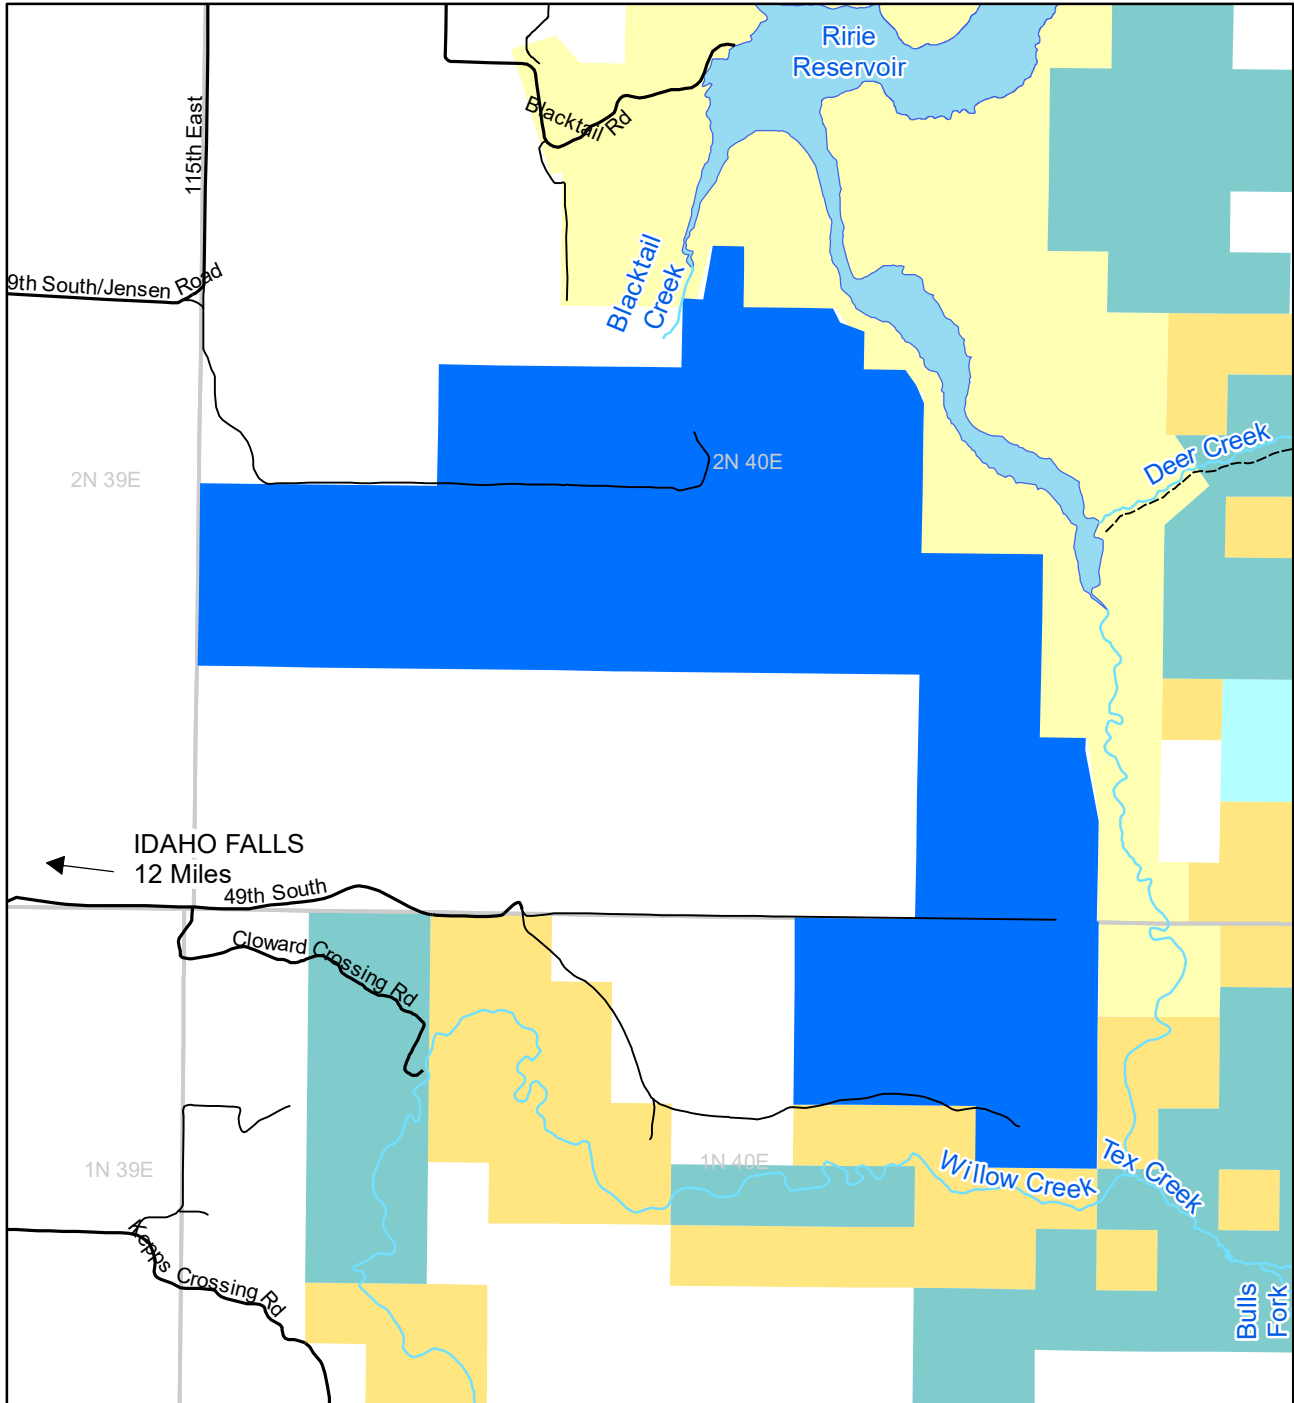

Blacktail Ranch LWCF Acquisition

- Blacktail Ranch Acquisition
- Water
- Bureau of Land Management
- Bureau of Reclamation
- Private
- State
- Idaho Department of Fish & Game