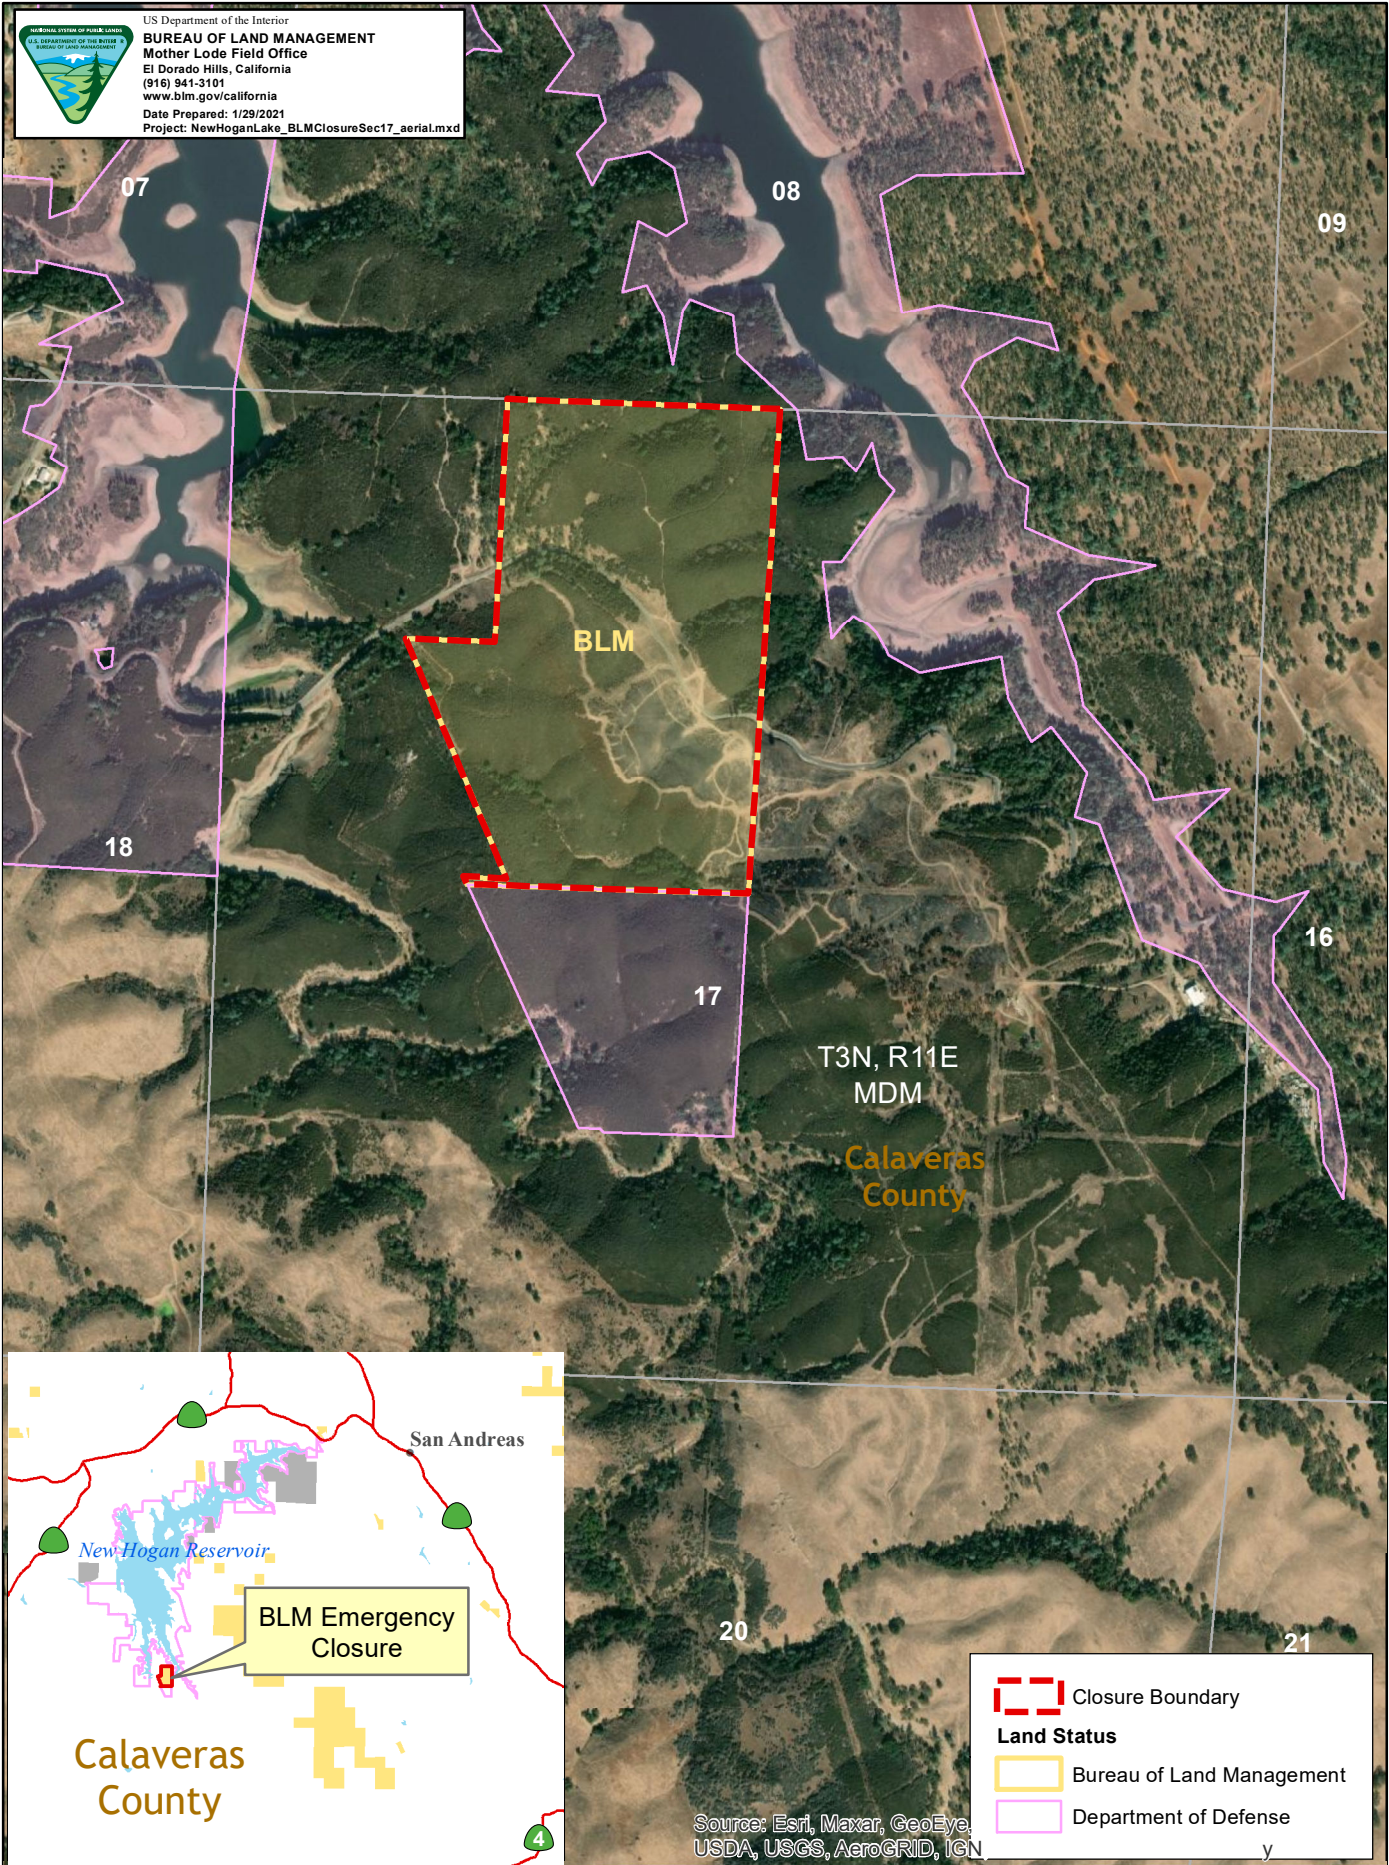

BLM Emergency Closure - New Hogan Lake

US Department of the Interior
BUREAU OF LAND MANAGEMENT
Mother Lode Field Office
El Dorado Hills, California
(916) 941-3101
www.blm.gov/california
Date Prepared: 1/29/2021
Project: NewHoganLake_BLMClosureSec17_aerial.mxd

T3N

T3N

T3N, R11E
MDM

Calaveras
County

1:12,500

R11E

1 inch = 1,042 feet

Closure Boundary

Land Status

Bureau of Land Management

Department of Defense

Source: Esri, Maxar, GeoEye,
USDA, USGS, AeroGRID, IGN

Calaveras
County

BLM Emergency
Closure

San Andreas

New Hogan Reservoir