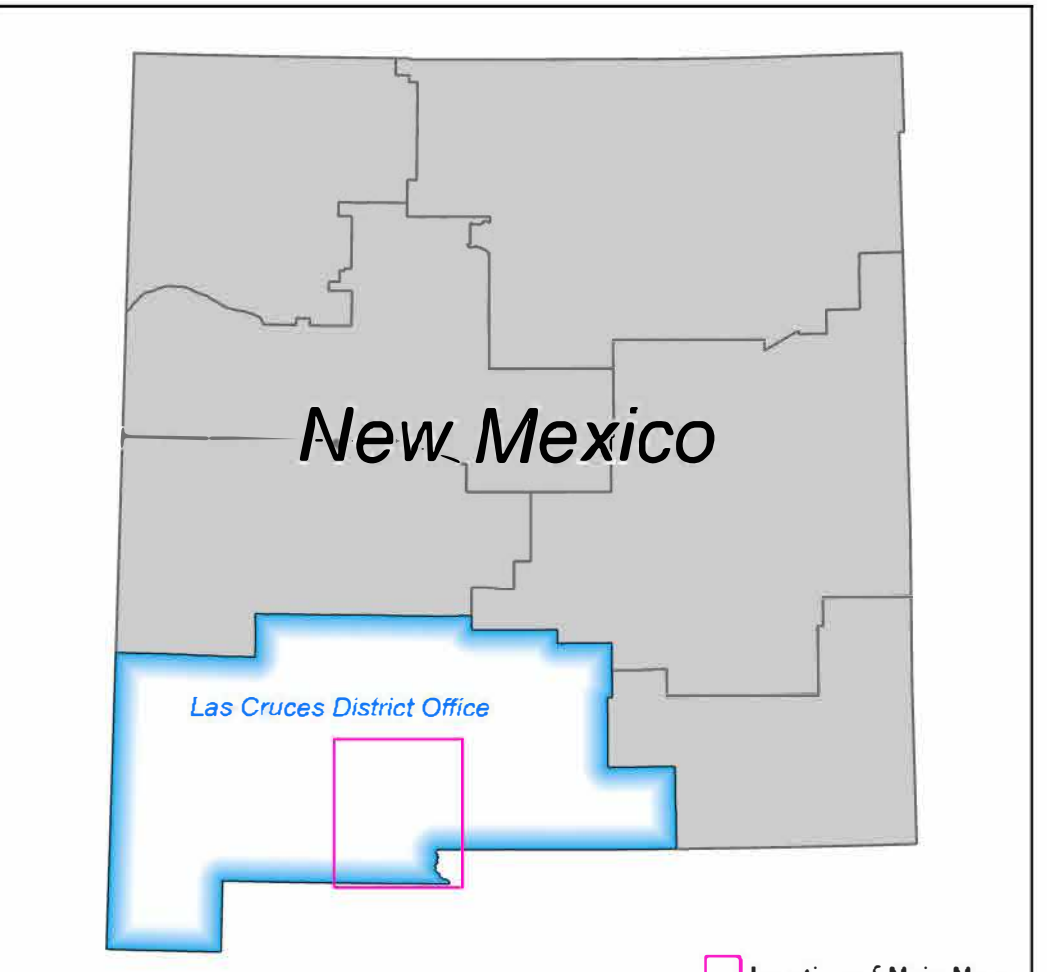

Legend	
New Mexico State Trust Lands	Organ Mountains - Desert Peaks National Monument
Surface and Minerals	Wilderness Area
Minerals Only	Counties
Federal Lands Selected by NMSLO	City Limits
Surface and Minerals; Surface Only	Township Boundary
	Surface Ownership
	Bureau of Land Management
	Bureau of Reclamation
	Dept. of Agriculture
	Dept. of Defense
	Fish & Wildlife Service
	National Park Service
	Private
	State
	State Park