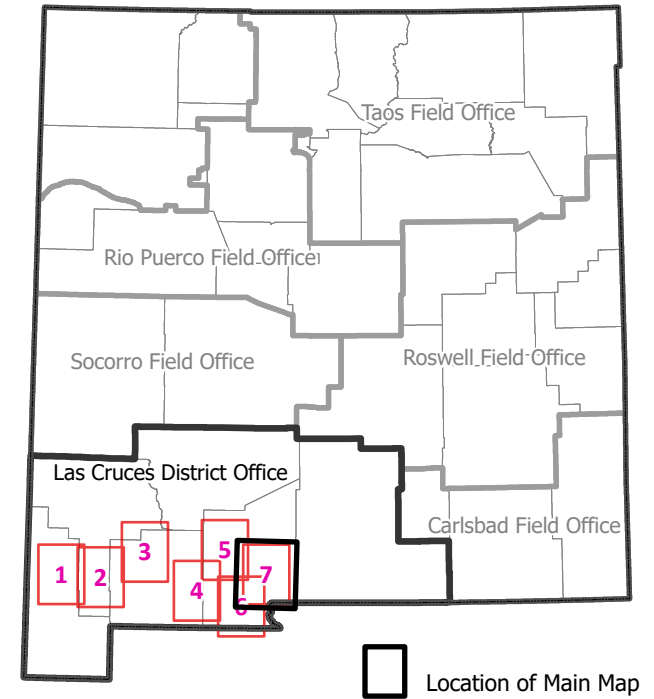

Proposed Organ Mountain/Desert Peaks National Monument - State Land Exchange
Federal Selected Parcel Map
Map: 7 of 7

Federal Selected Lands by NMSLO

- BLM Lands Proposed to Transfer to NMSLO (Surface and Minerals)
- New Mexico State Trust Lands
- Surface and Minerals
- Minerals Only
- Organ Mountains - Desert Peaks National Monument
- Areas of Critical Environmental Concern (ACEC)
- Wilderness Area
- Bureau of Land Management
- Bureau of Reclamation
- Dept. of Agriculture
- Dept. of Defense
- Private
- State
- State Park
- Affected Grazing Allotments