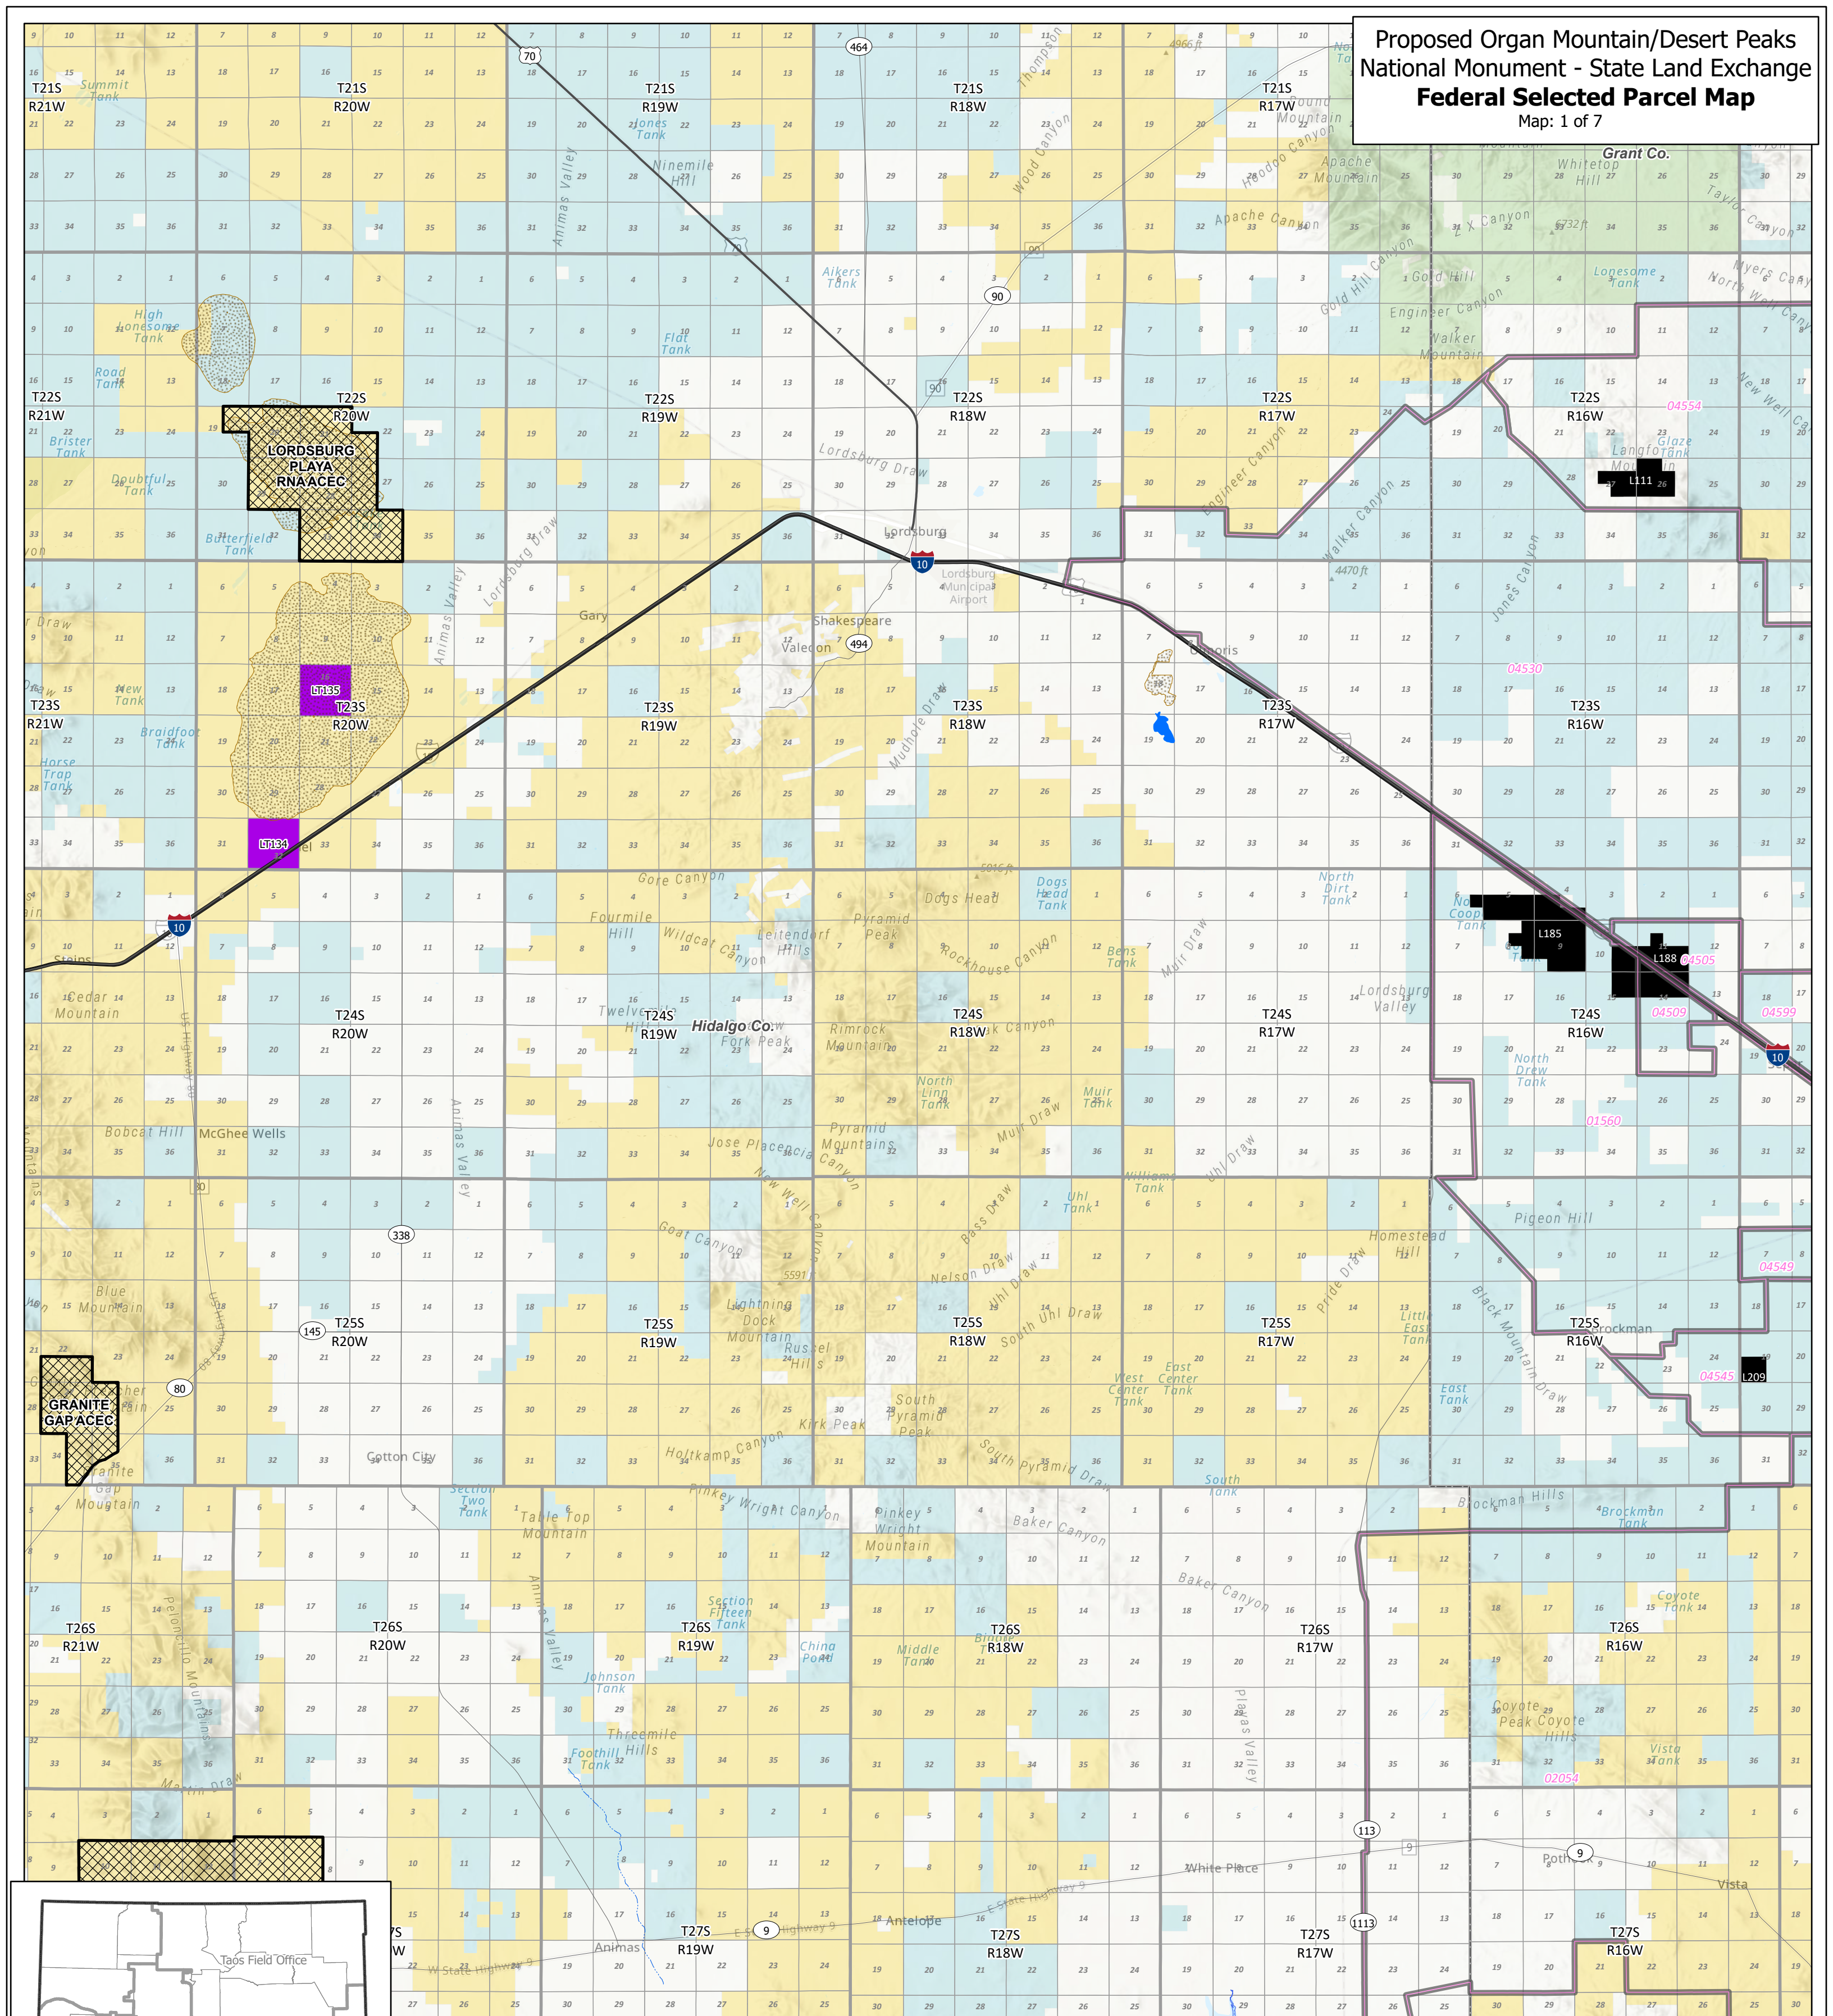

Proposed Organ Mountain/Desert Peaks National Monument - State Land Exchange
Federal Selected Parcel Map
Map: 1 of 7

Federal Selected Lands by NMSLO

- BLM Lands Proposed to Transfer to NMSLO (Surface and Minerals)
- Surface and Minerals
- Areas of Critical Environmental Concern (ACEC)

New Mexico State Trust Lands

- Bureau of Land Management
- Forest Service
- Private
- State
- Affected Grazing Allotments