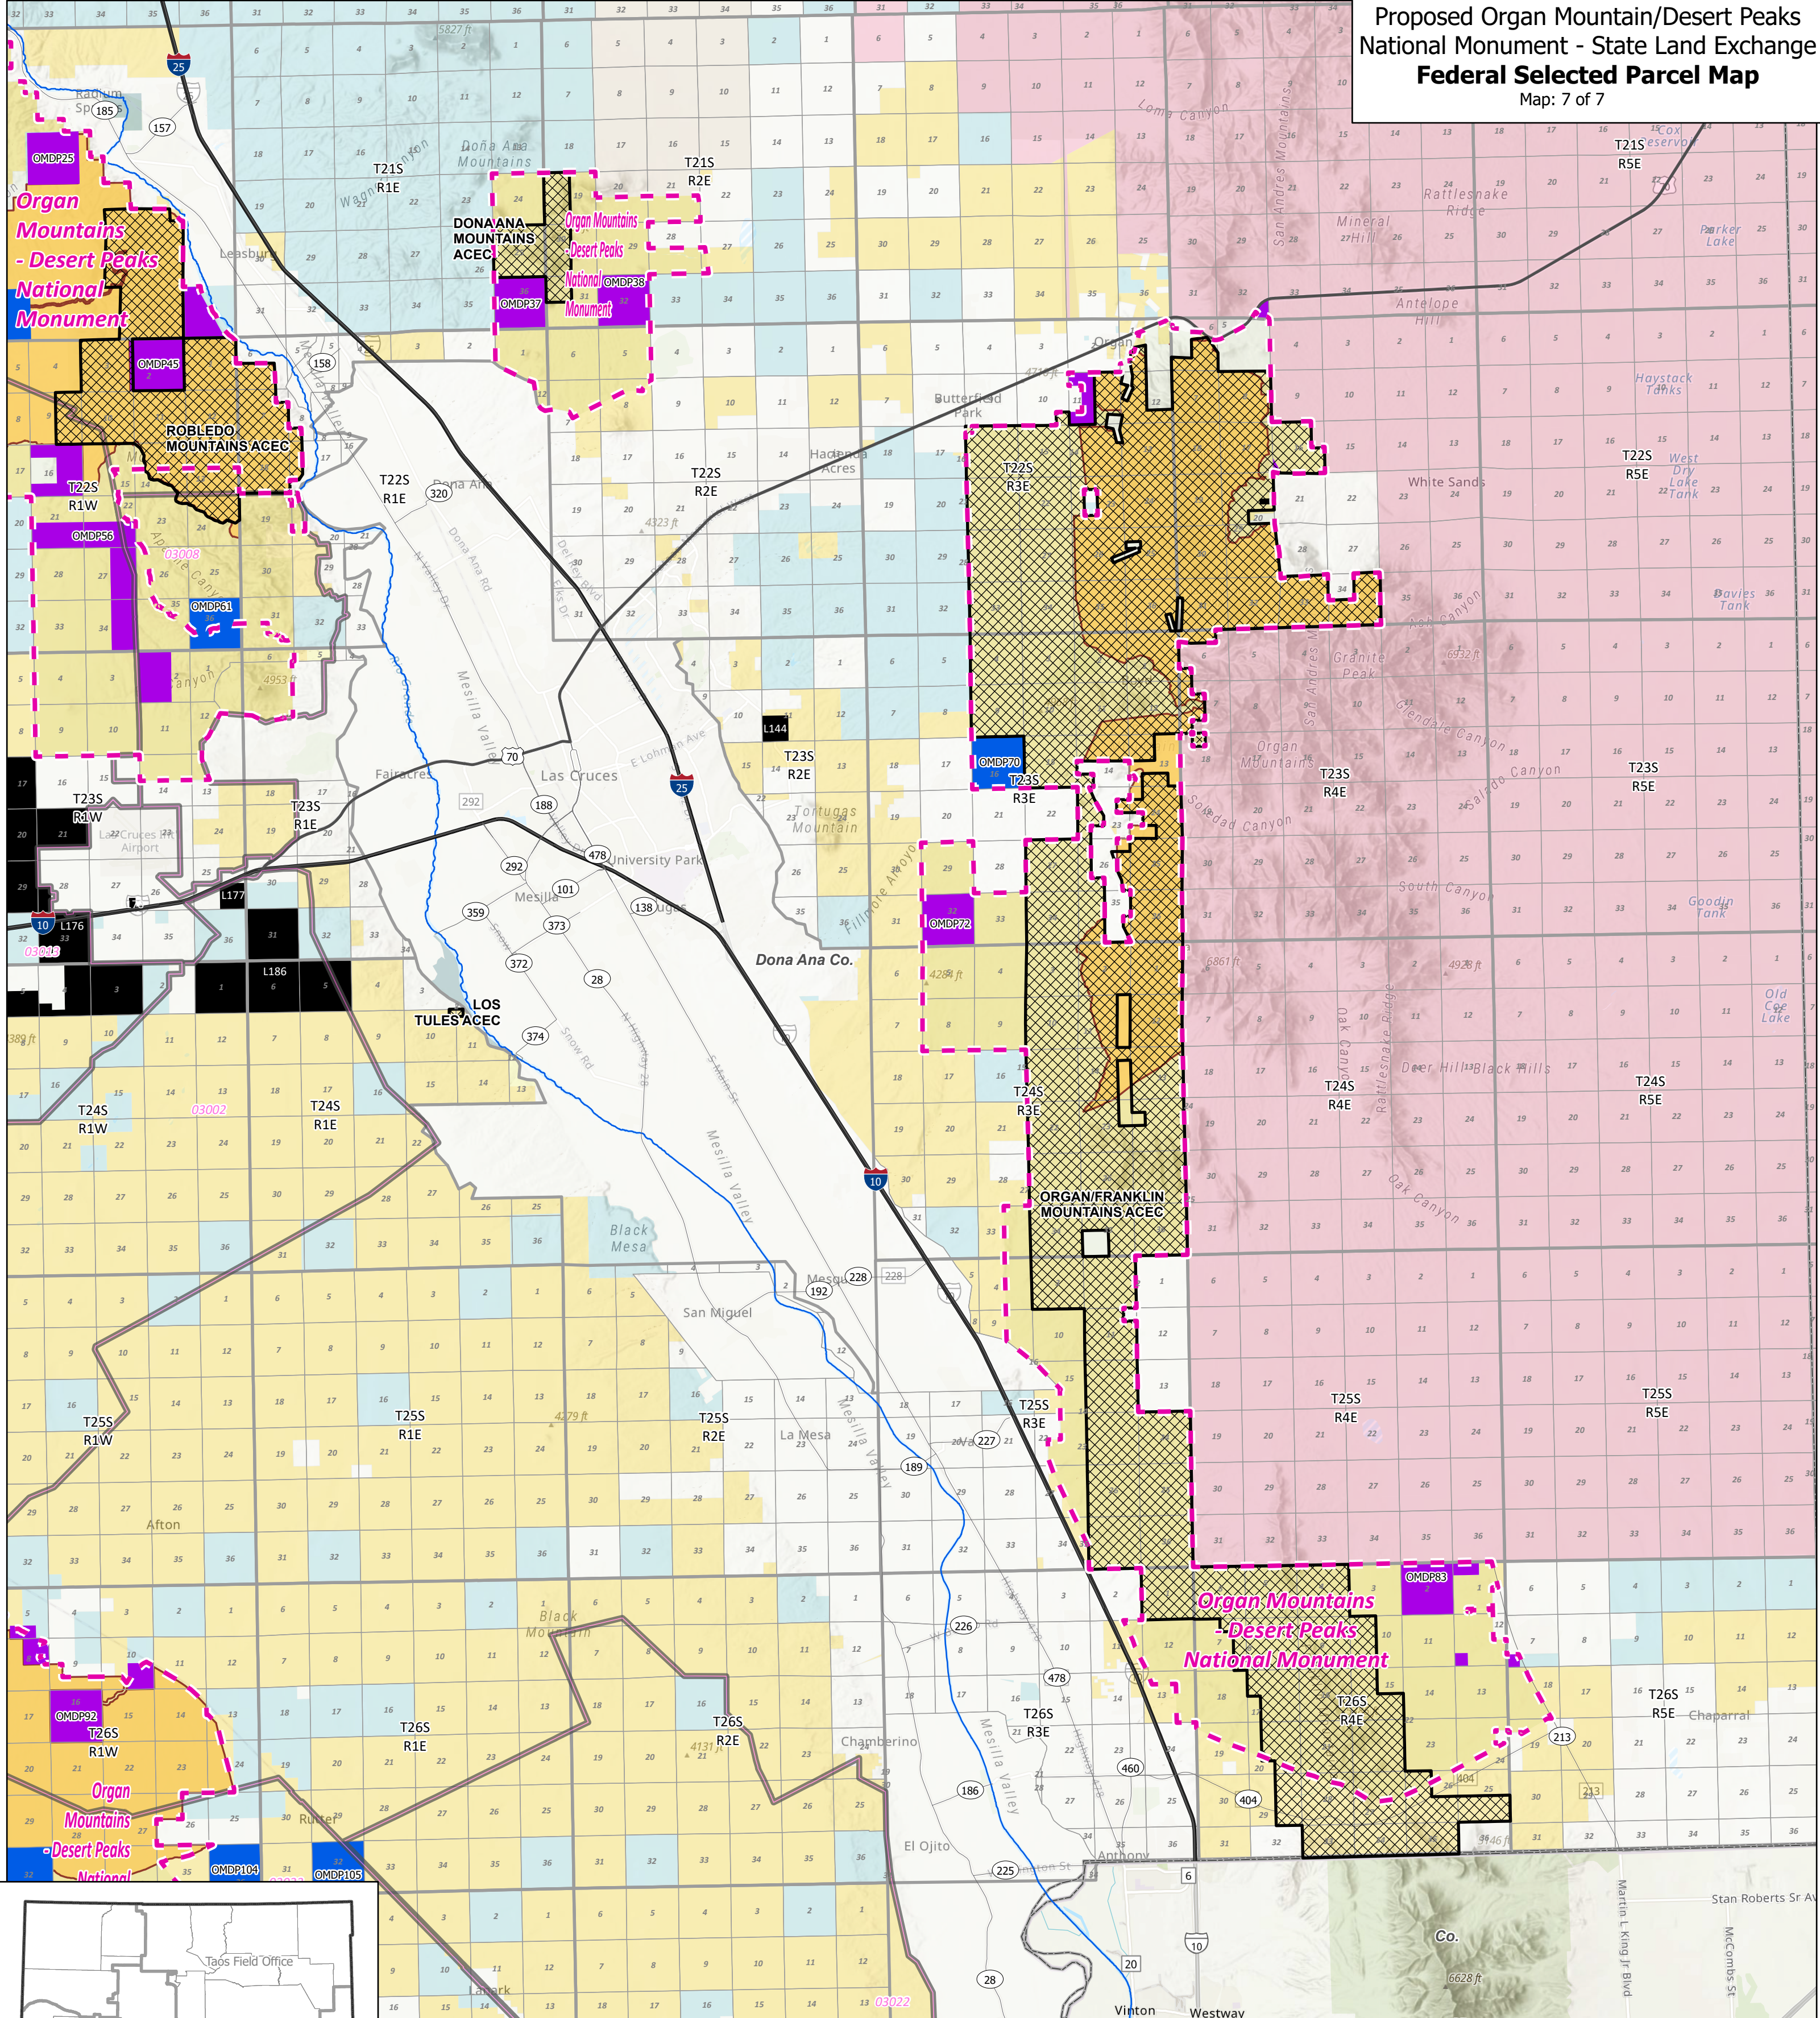

Proposed Organ Mountain/Desert Peaks National Monument - State Land Exchange
Federal Selected Parcel Map
Map: 7 of 7

Federal Selected Lands by NMSLO

- BLM Lands Proposed to Transfer to NMSLO (Surface and Minerals)
- New Mexico State Trust Lands
- Surface and Minerals
- Minerals Only
- Organ Mountains - Desert Peaks National Monument
- Areas of Critical Environmental Concern (ACEC)
- Wilderness Area
- Bureau of Land Management
- Bureau of Reclamation
- Dept. of Agriculture
- Dept. of Defense
- Private
- State
- State Park
- Affected Grazing Allotments