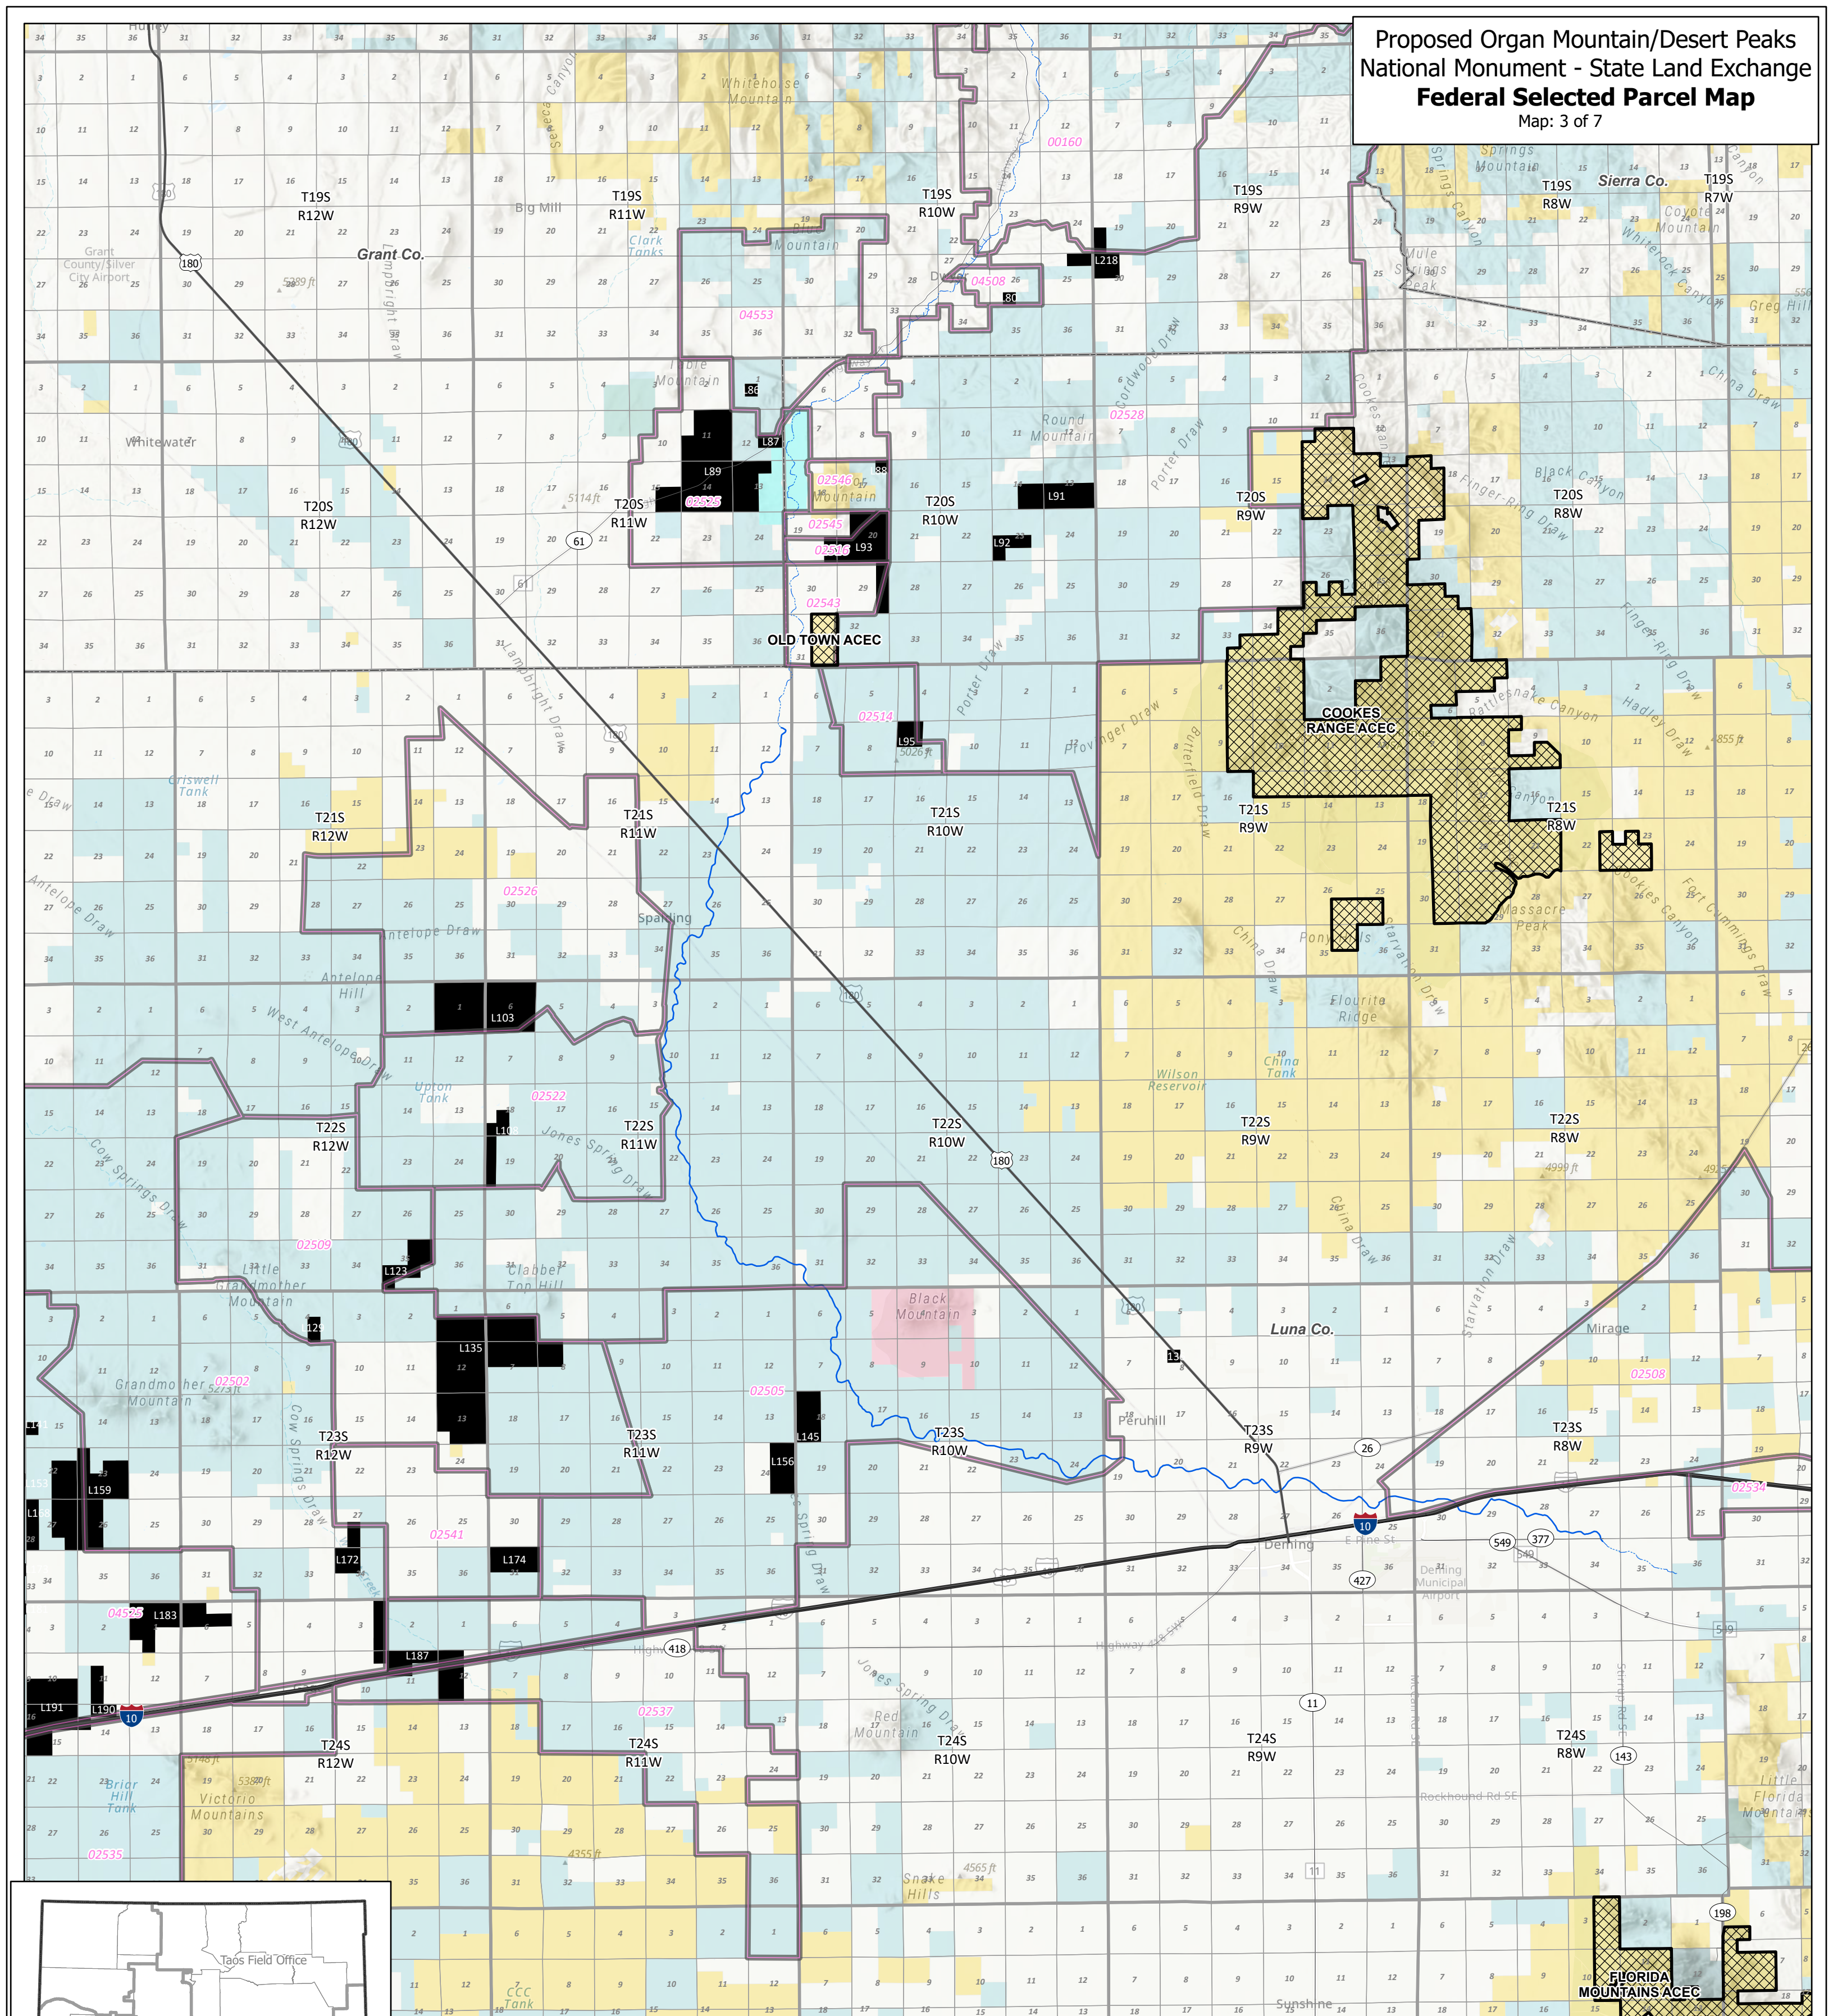

Proposed Organ Mountain/Desert Peaks National Monument - State Land Exchange
Federal Selected Parcel Map
Map: 3 of 7

Federal Selected Lands by NMSLO

- Bureau of Land Management
- BLM Lands Proposed to Transfer to NMSLO (Surface and Minerals)
- Dept. of Defense
- Private
- State
- State Game & Fish
- State Park
- Areas of Critical Environmental Concern (ACEC)
- Affected Grazing Allotments