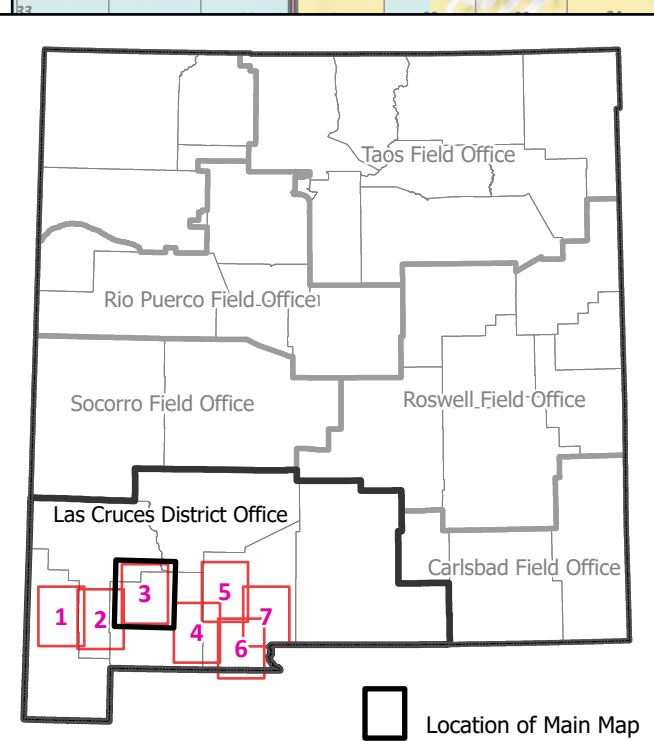

Proposed Organ Mountain/Desert Peaks National Monument - State Land Exchange
Federal Selected Parcel Map
Map: 3 of 7

Federal Selected Lands by NMSLO

- Bureau of Land Management
- BLM Lands Proposed to Transfer to NMSLO (Surface and Minerals)
- Dept. of Defense
- Private
- State
- State Game & Fish
- State Park
- Areas of Critical Environmental Concern (ACEC)
- Affected Grazing Allotments