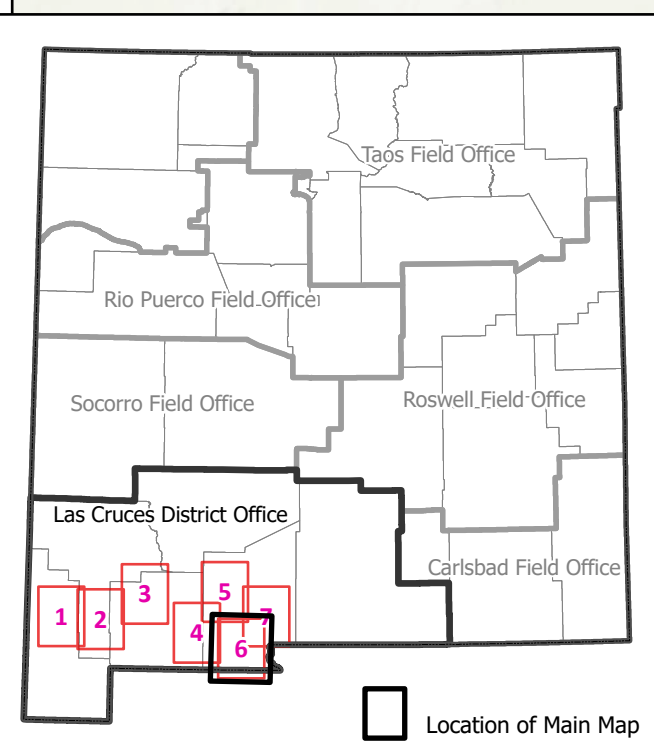

Proposed Organ Mountain/Desert Peaks National Monument - State Land Exchange
Federal Selected Parcel Map
Map: 6 of 7

Federal Selected Lands by NMSLO

- BLM Lands Proposed to Transfer to NMSLO (Surface and Minerals)
- New Mexico State Trust Lands
  - Surface and Minerals
  - Minerals Only
- Organ Mountains - Desert Peaks National Monument
- Areas of Critical Environmental Concern (ACEC)

Wilderness Area

- Bureau of Land Management
- Bureau of Reclamation
- Private
- State
- State Park
- Affected Grazing Allotments