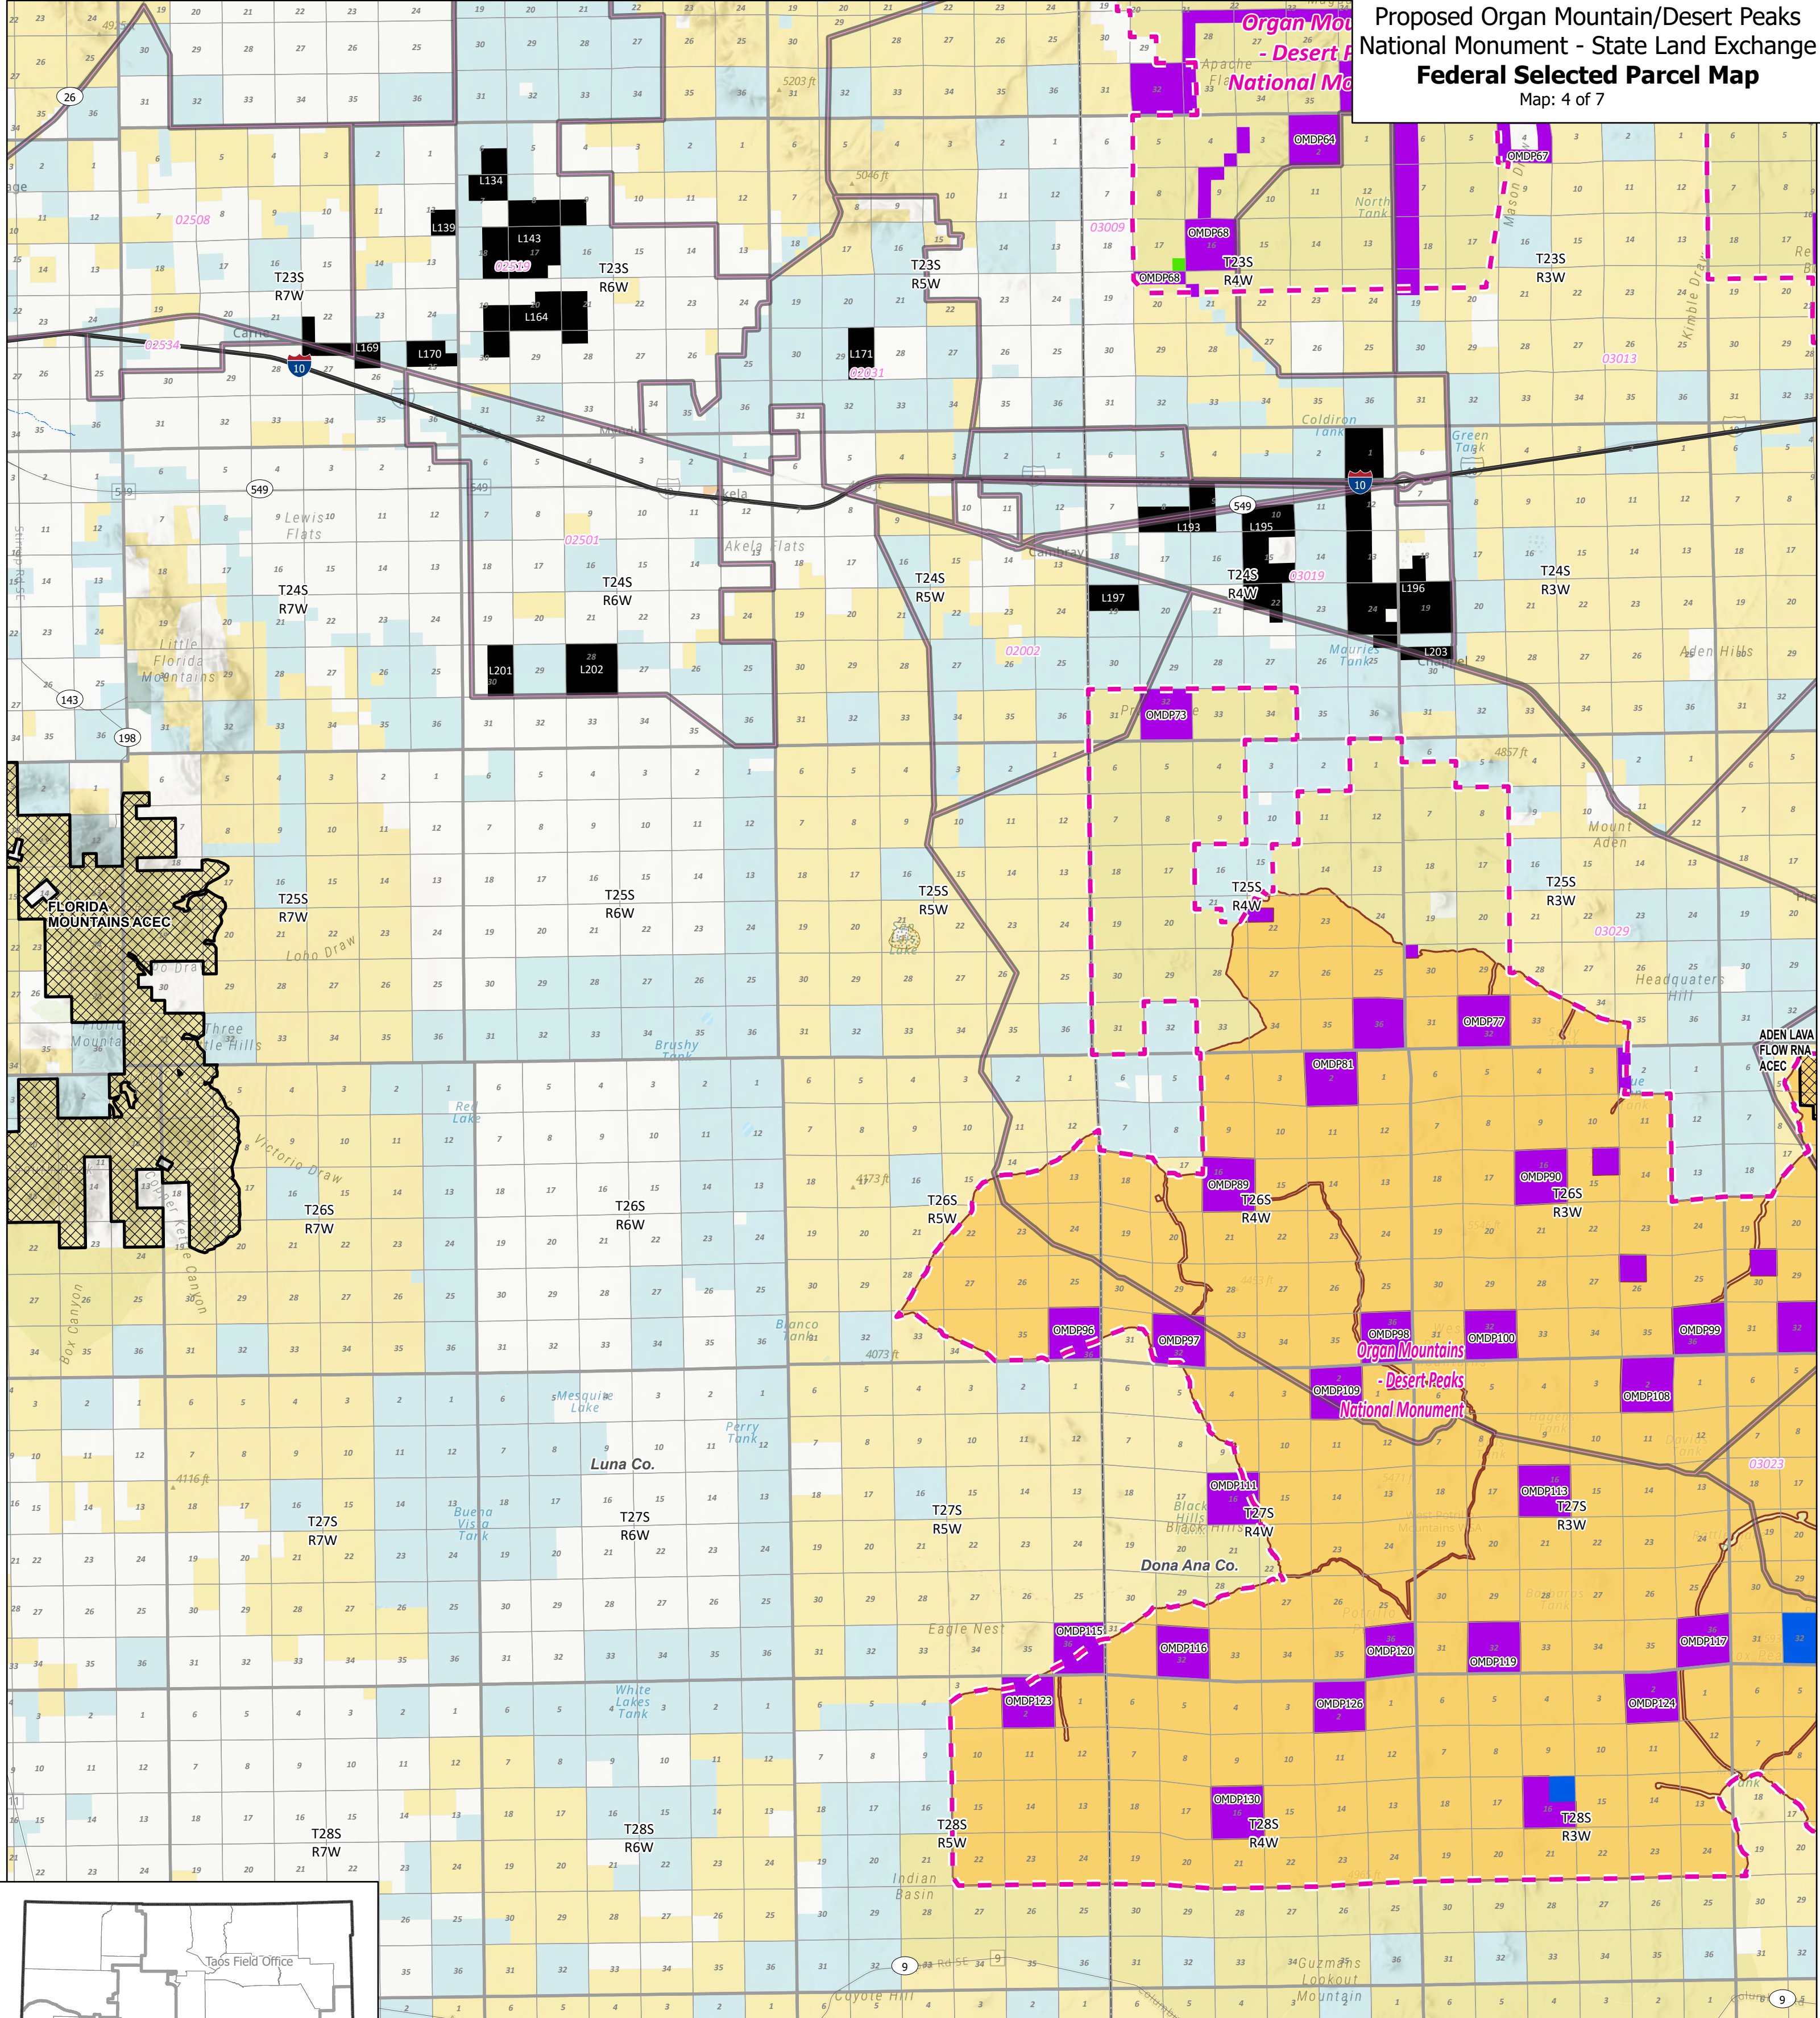

Proposed Organ Mountain/Desert Peaks National Monument - State Land Exchange
Federal Selected Parcel Map
Map: 4 of 7

Federal Selected Lands by NMSLO

- BLM Lands Proposed to Transfer to NMSLO (Surface and Minerals)
- Wilderness Area
- Bureau of Land Management
- Private
- Surface Only
- State
- State Park
- Minerals Only
- Tribal
- Organ Mountains - Desert Peaks National Monument
- Affected Grazing Allotments
- Areas of Critical Environmental Concern (ACEC)