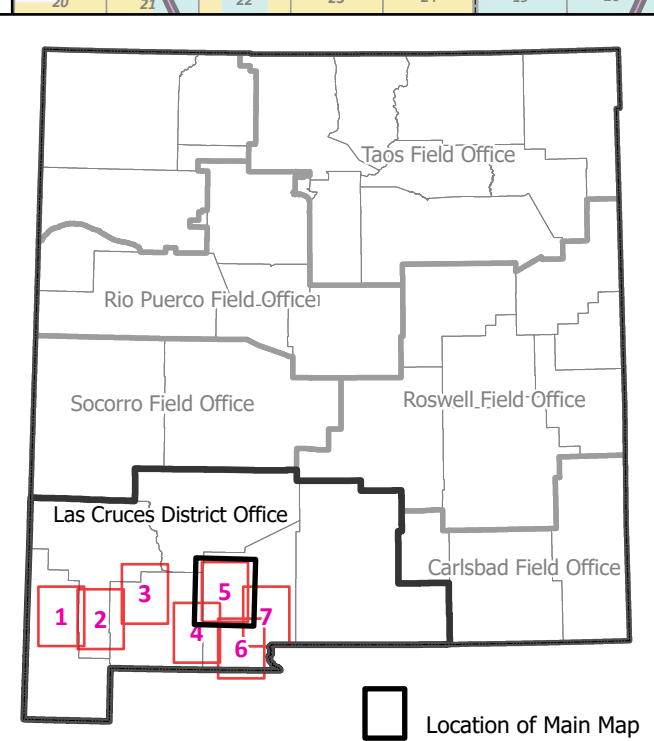

Federal Selected Lands by NMSLO

- BLM Lands Proposed to Transfer to NMSLO (Surface and Minerals)
- Bureau of Land Management
- Bureau of Reclamation
- Surface Only
- Surface and Minerals
- Minerals Only
- Organ Mountains - Desert Peaks National Monument
- Private
- State
- State Park
- Wilderness Area
- Dept. of Agriculture
- Affected Grazing Allotments
- Areas of Critical Environmental Concern (ACEC)