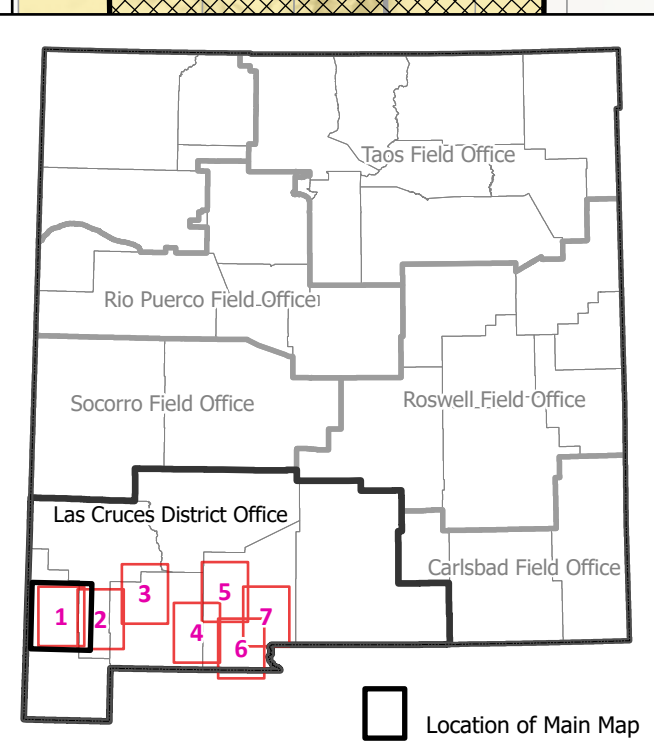

Proposed Organ Mountain/Desert Peaks National Monument - State Land Exchange
Federal Selected Parcel Map
Map: 1 of 7

Federal Selected Lands by NMSLO

- BLM Lands Proposed to Transfer to NMSLO (Surface and Minerals)
- Surface and Minerals
- Areas of Critical Environmental Concern (ACEC)

New Mexico State Trust Lands

- Bureau of Land Management
- Forest Service
- Private
- State
- Affected Grazing Allotments