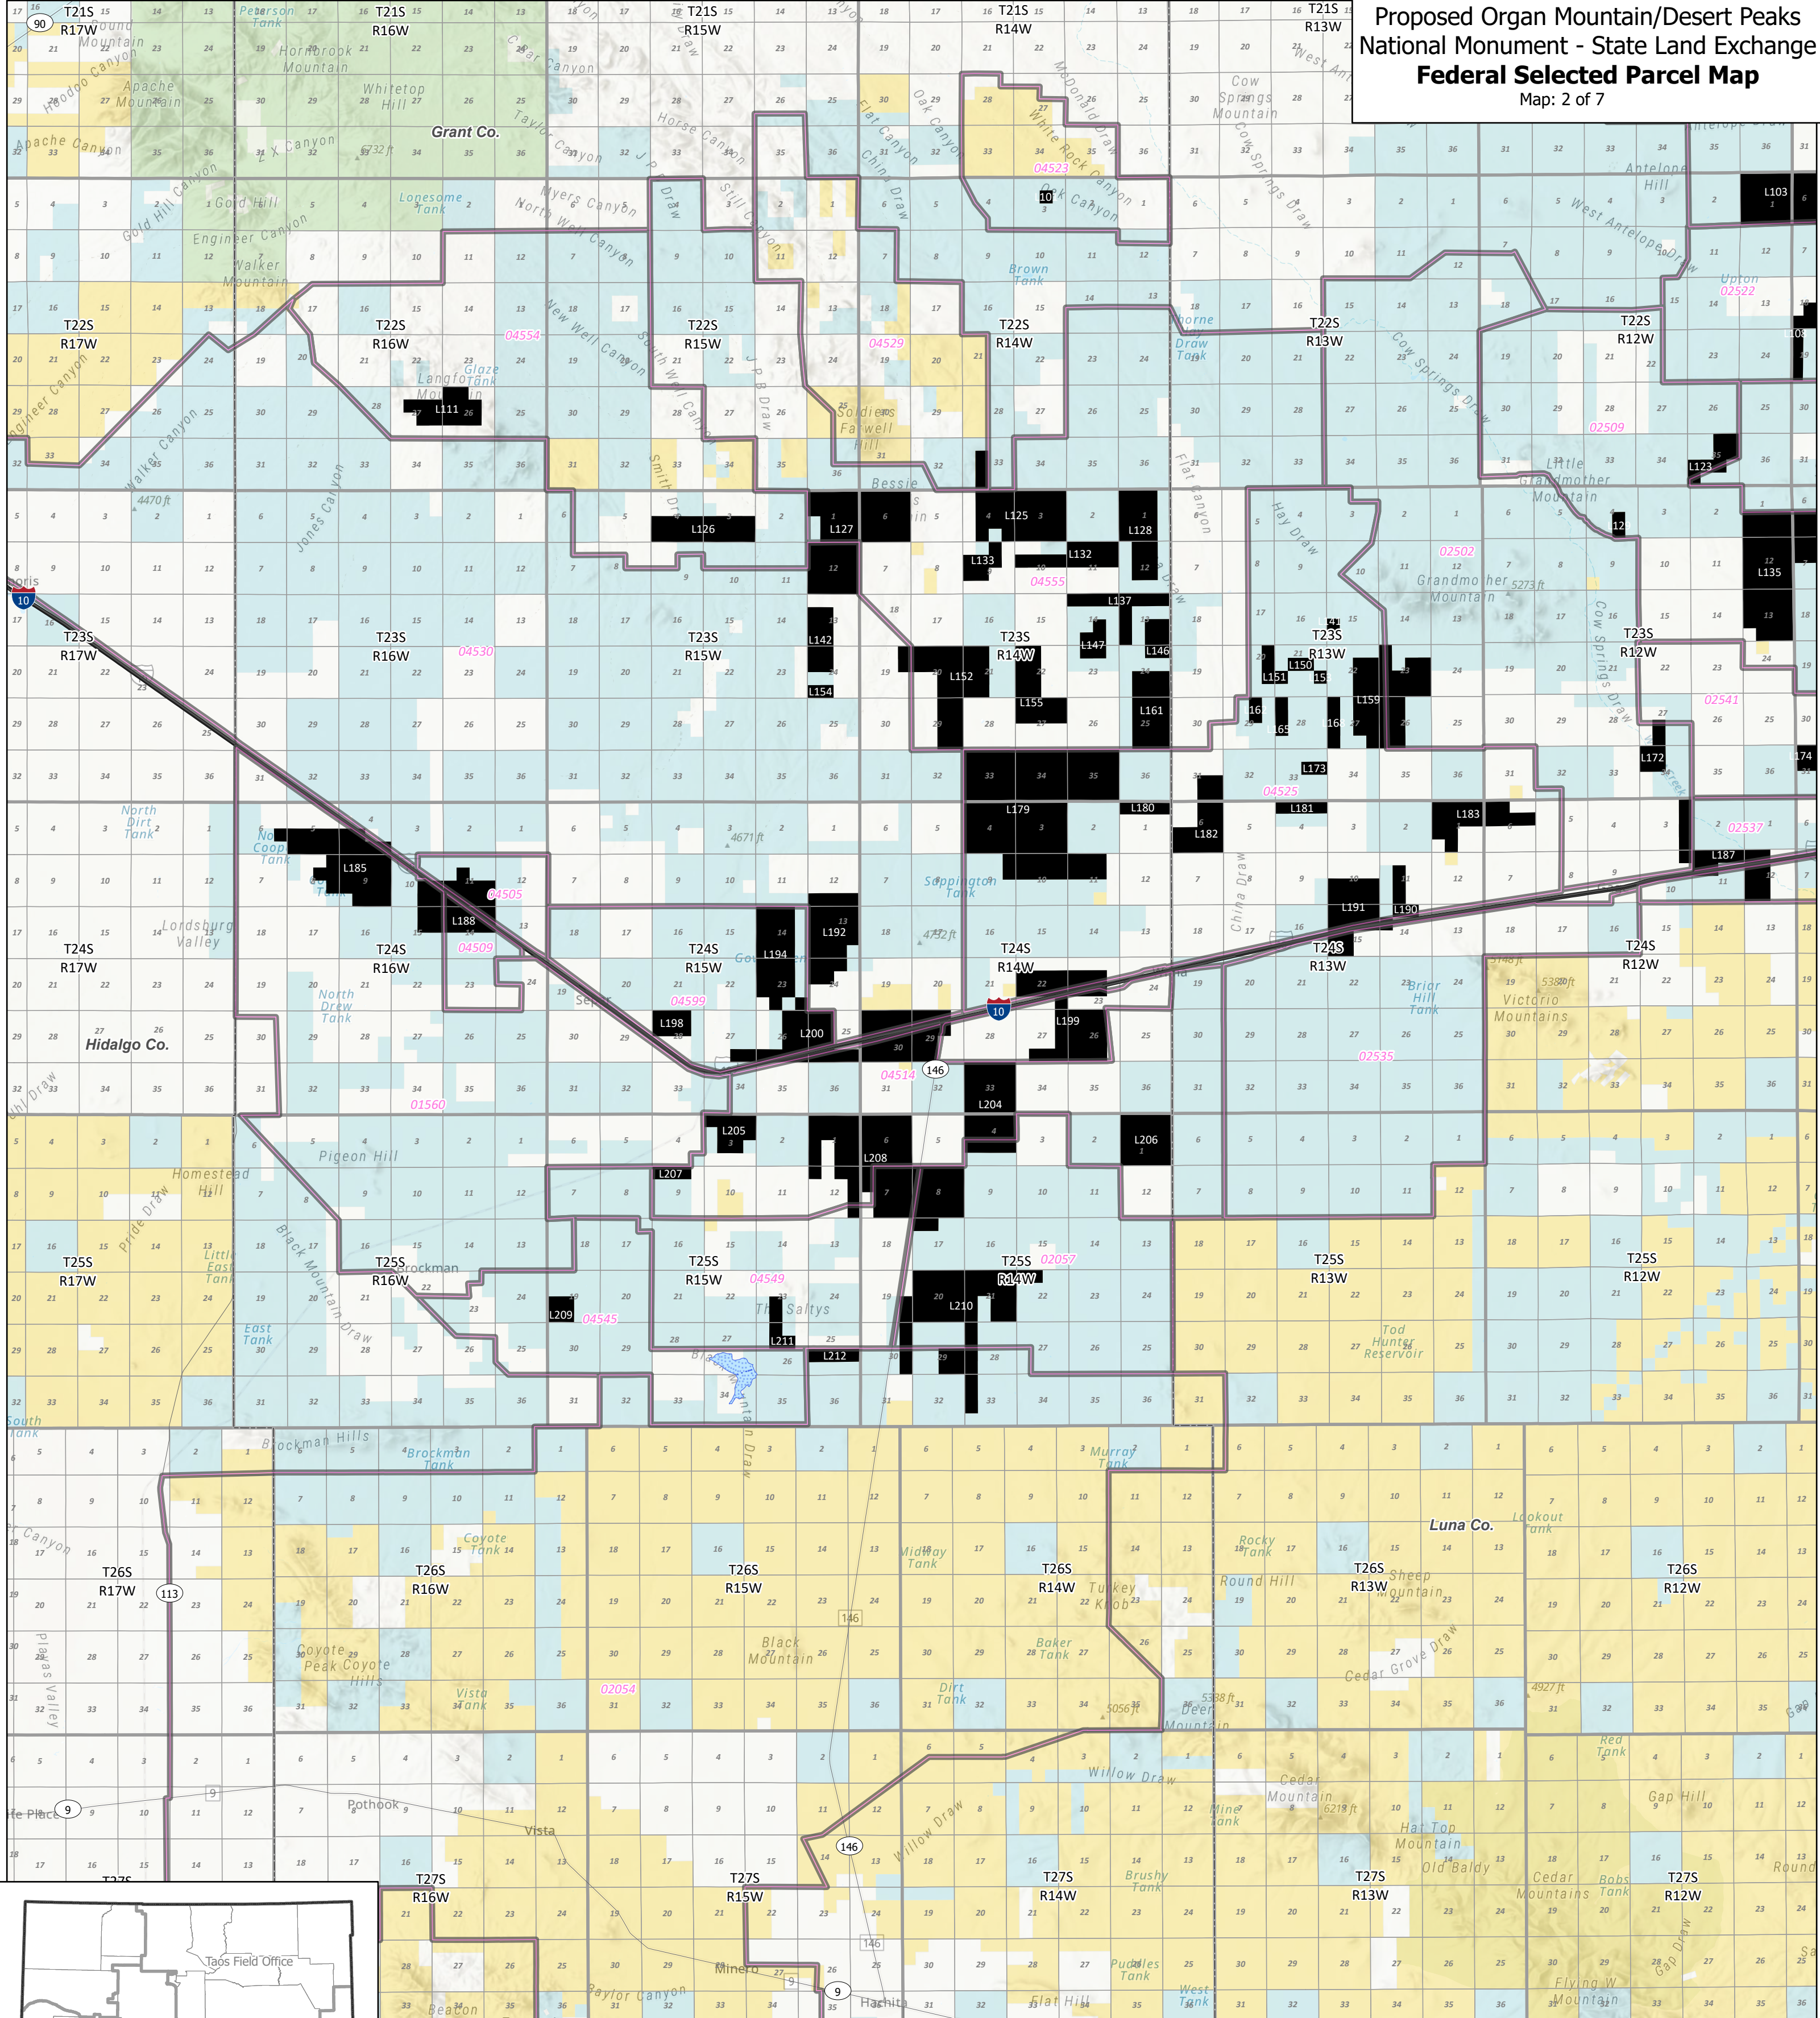

Proposed Organ Mountain/Desert Peaks National Monument - State Land Exchange
Federal Selected Parcel Map
Map: 2 of 7

Federal Selected Lands by NMSLO

- BLM Lands Proposed to Transfer to NMSLO (Surface and Minerals)
- Bureau of Land Management
- Forest Service
- Private
- State
- Affected Grazing Allotments