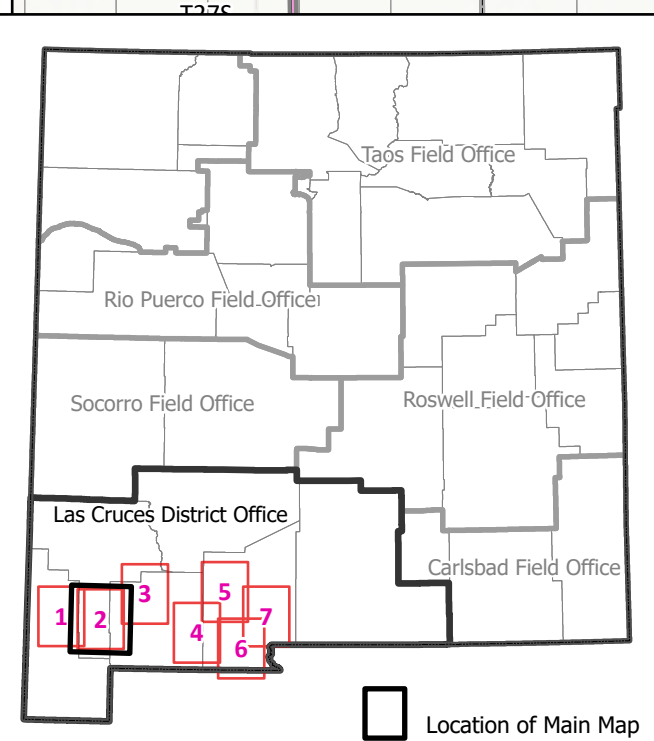

Proposed Organ Mountain/Desert Peaks National Monument - State Land Exchange
Federal Selected Parcel Map
Map: 2 of 7

Federal Selected Lands by NMSLO

- BLM Lands Proposed to Transfer to NMSLO (Surface and Minerals)
- Bureau of Land Management
- Forest Service
- Private
- State
- Affected Grazing Allotments