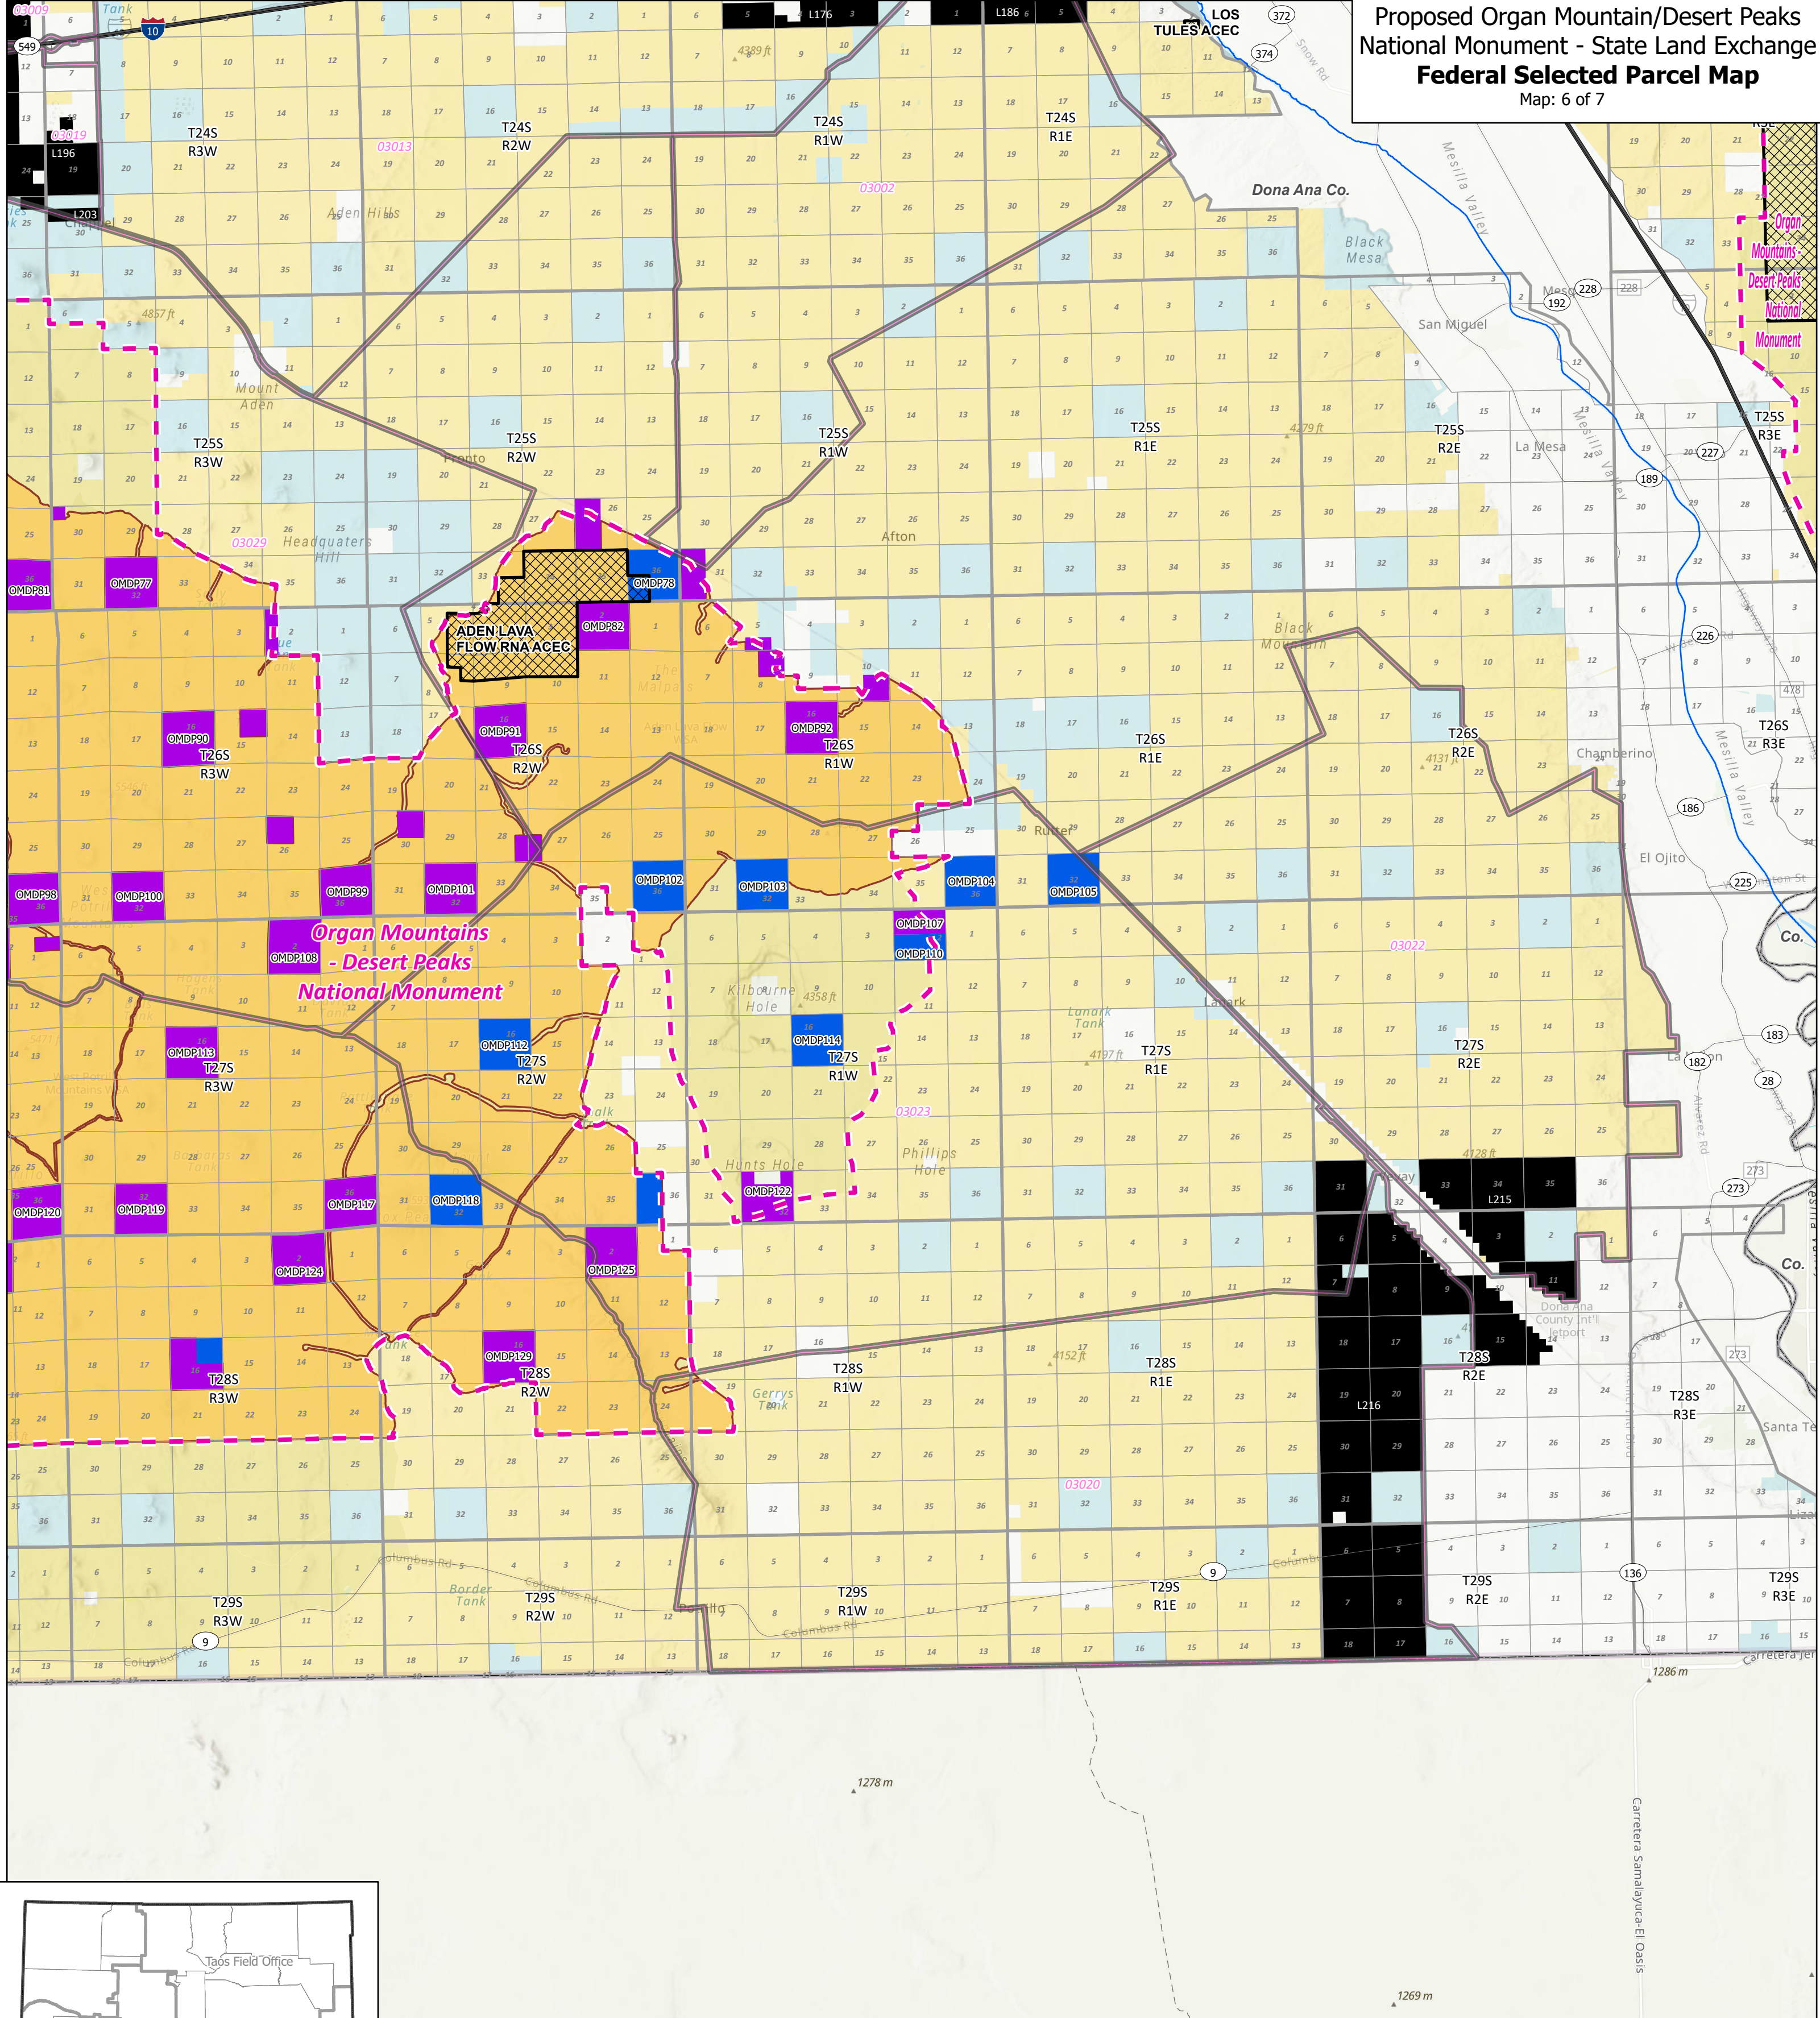

Proposed Organ Mountain/Desert Peaks National Monument - State Land Exchange
Federal Selected Parcel Map
Map: 6 of 7

Federal Selected Lands by NMSLO

- BLM Lands Proposed to Transfer to NMSLO (Surface and Minerals)
- New Mexico State Trust Lands
  - Surface and Minerals
  - Minerals Only
- Organ Mountains - Desert Peaks National Monument
- Areas of Critical Environmental Concern (ACEC)

Wilderness Area

- Bureau of Land Management
- Bureau of Reclamation
- Private
- State
- State Park
- Affected Grazing Allotments