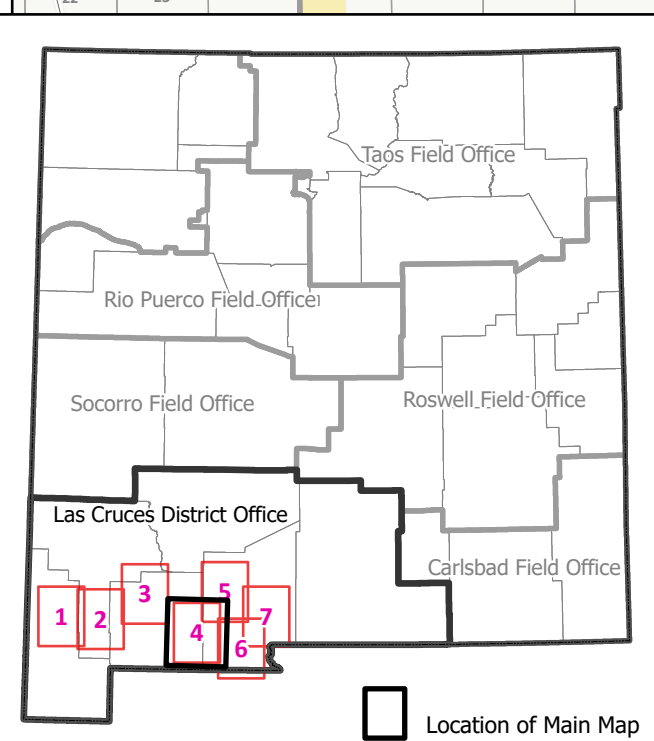

Proposed Organ Mountain/Desert Peaks National Monument - State Land Exchange
Federal Selected Parcel Map
Map: 4 of 7

Federal Selected Lands by NMSLO

- BLM Lands Proposed to Transfer to NMSLO (Surface and Minerals)
- Wilderness Area
- Bureau of Land Management
- Private
- Surface Only
- State
- State Park
- Minerals Only
- Tribal
- Organ Mountains - Desert Peaks National Monument
- Affected Grazing Allotments
- Areas of Critical Environmental Concern (ACEC)