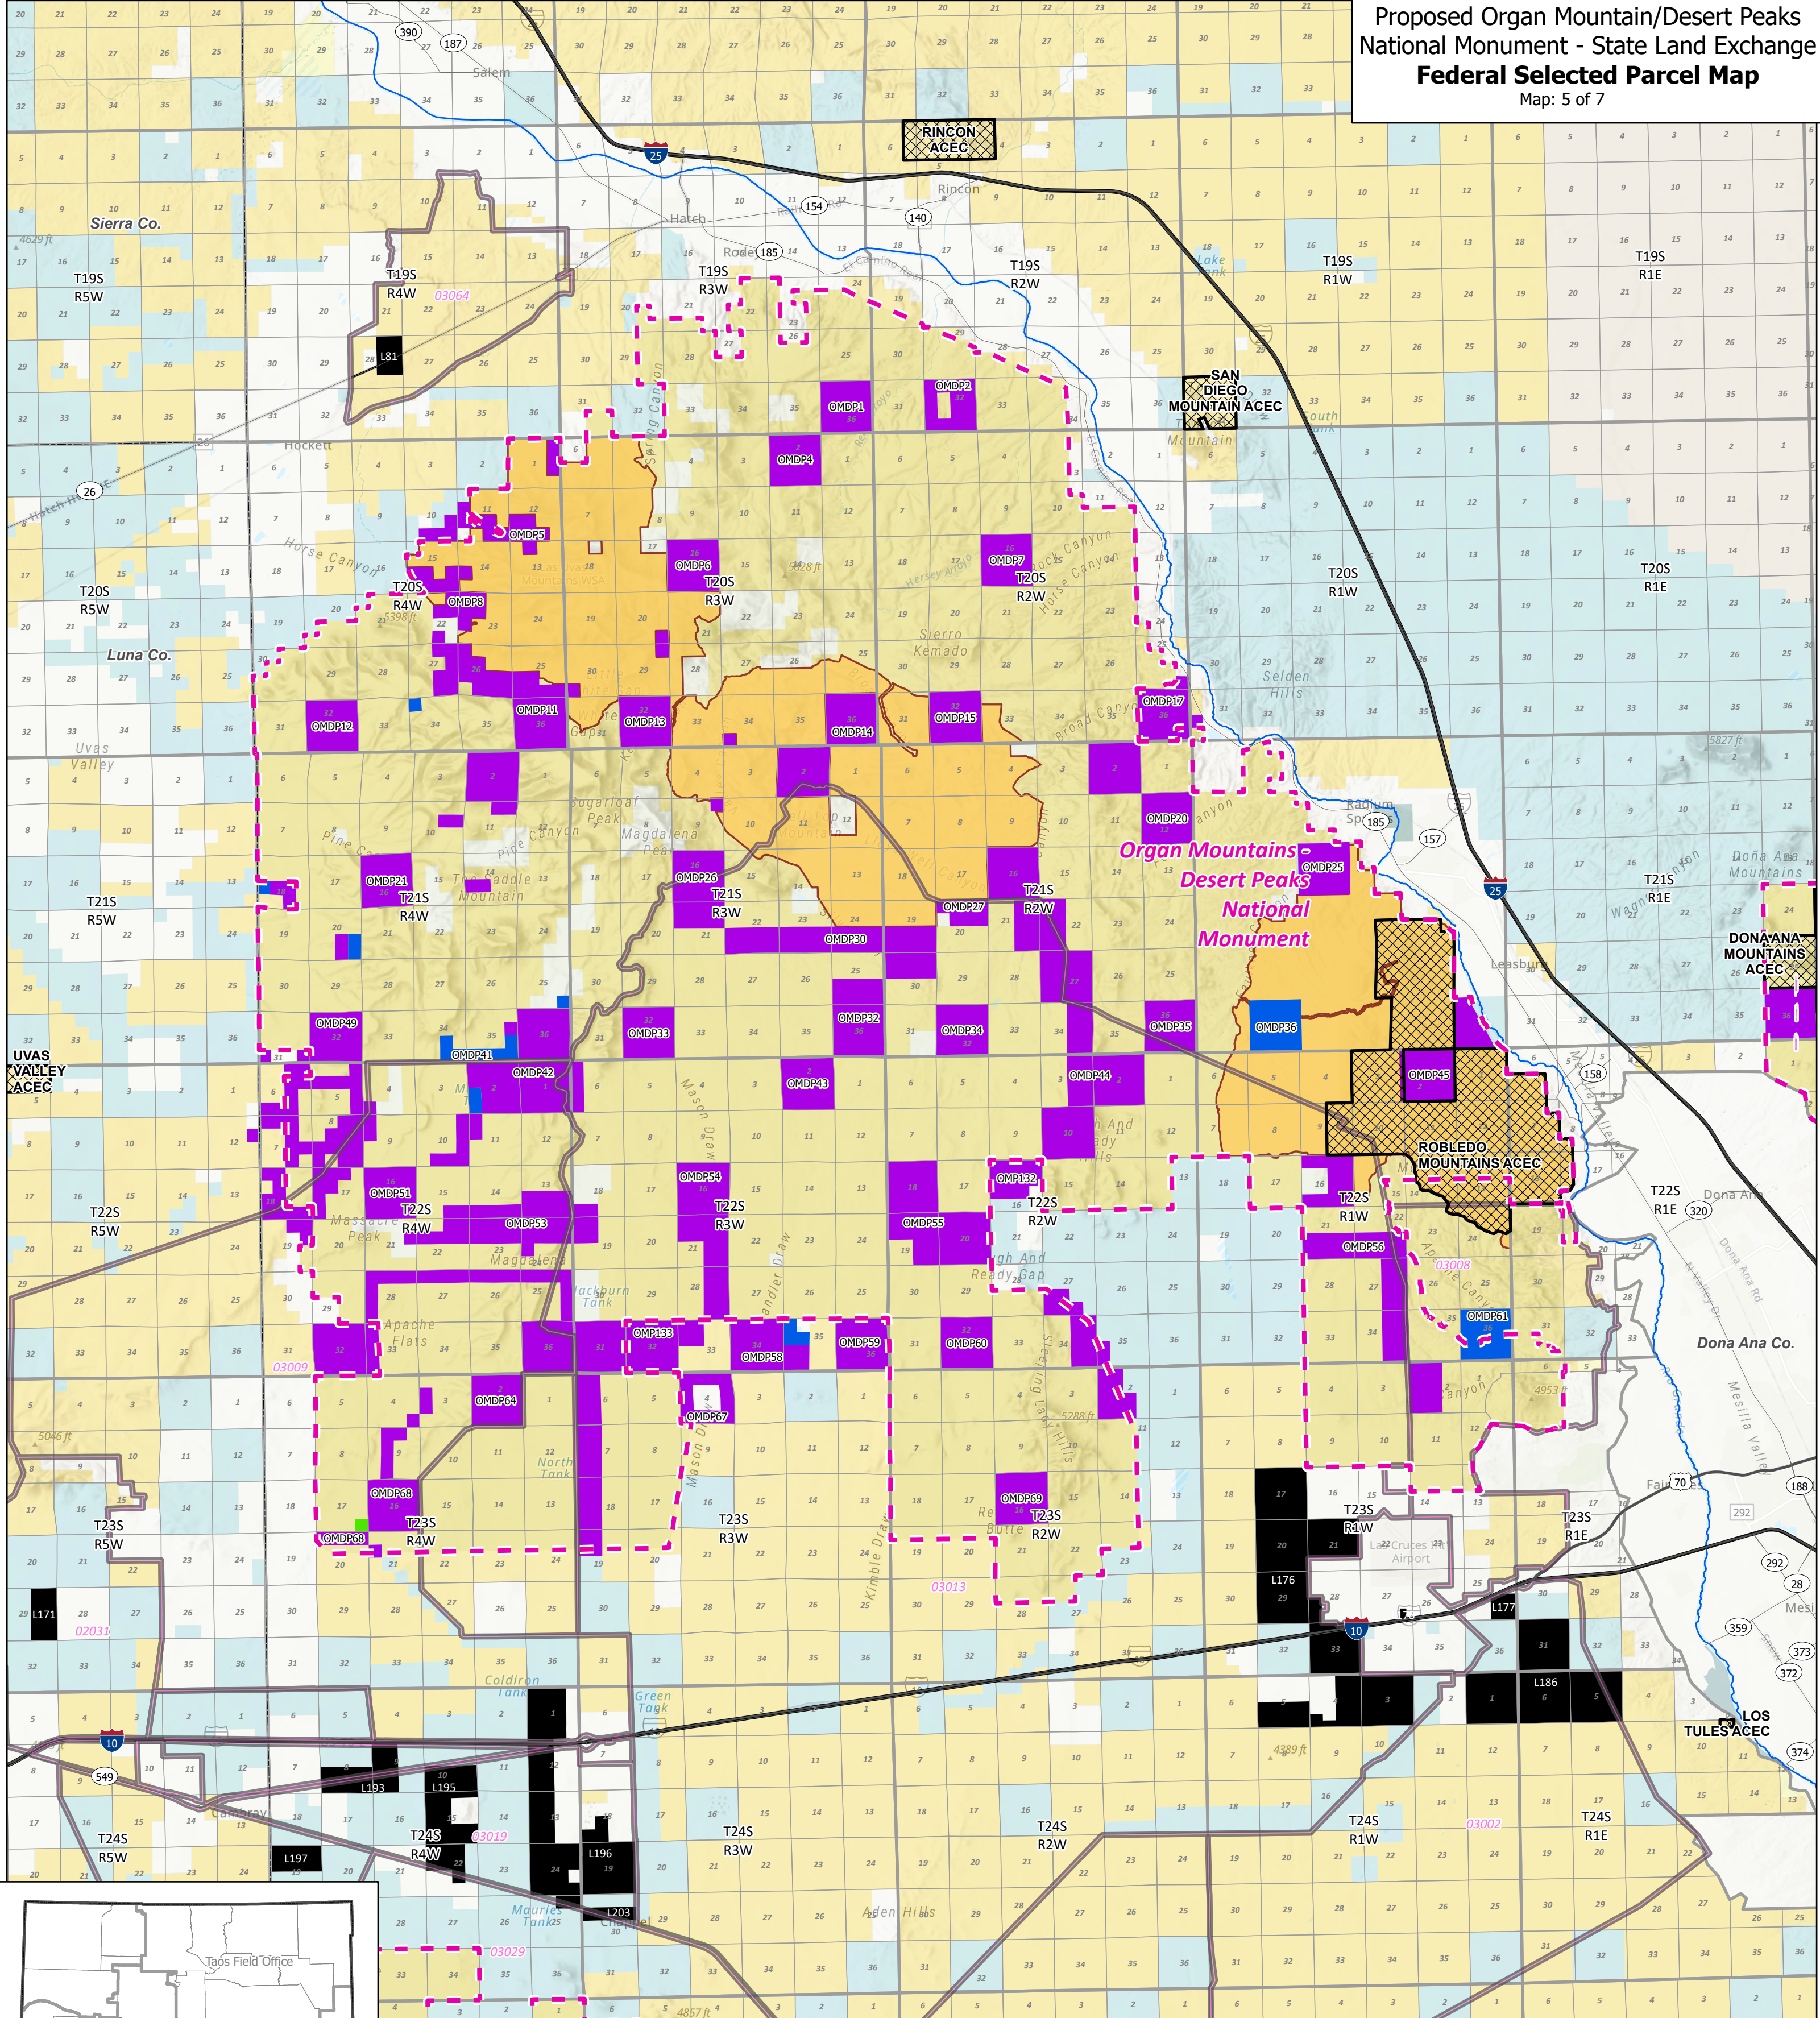

Federal Selected Lands by NMSLO

- BLM Lands Proposed to Transfer to NMSLO (Surface and Minerals)
- Bureau of Land Management
- Bureau of Reclamation
- Surface Only
- Surface and Minerals
- Minerals Only
- Organ Mountains - Desert Peaks National Monument
- Private
- State
- State Park
- Wilderness Area
- Dept. of Agriculture
- Affected Grazing Allotments
- Areas of Critical Environmental Concern (ACEC)