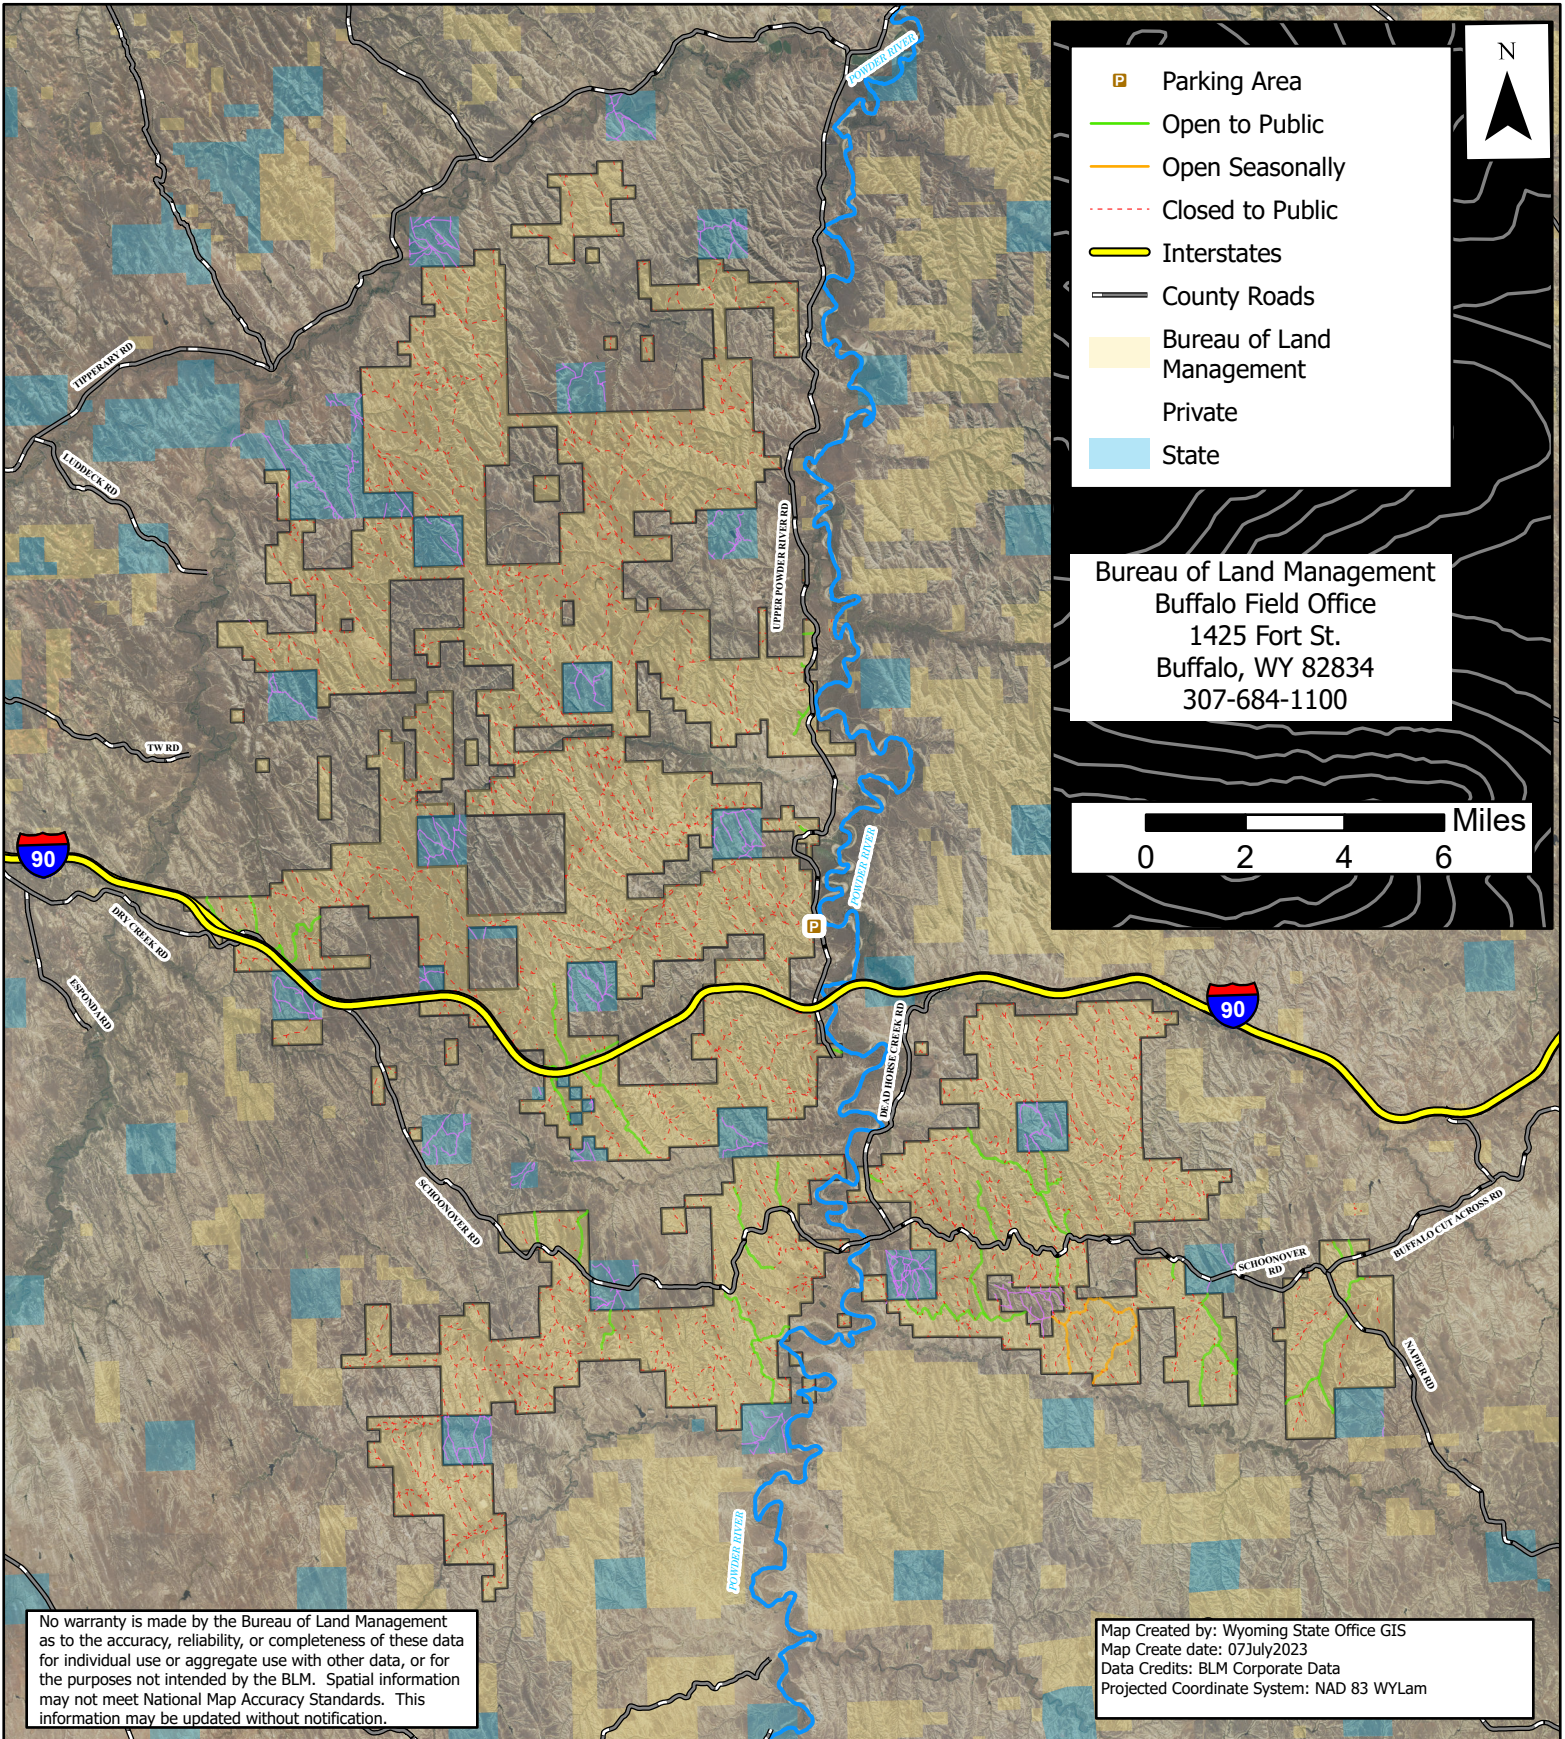

INTERSTATE 90 CORRIDOR

- Parking Area
- Open to Public
- Open Seasonally
- Closed to Public
- Interstates
- County Roads
- Bureau of Land Management
- Private
- State

Bureau of Land Management
Buffalo Field Office
1425 Fort St.
Buffalo, WY 82834
307-684-1100

No warranty is made by the Bureau of Land Management as to the accuracy, reliability, or completeness of these data for individual use or aggregate use with other data, or for the purposes not intended by the BLM. Spatial information may not meet National Map Accuracy Standards. This information may be updated without notification.

Map Created by: Wyoming State Office GIS
Map Create date: 07July2023
Data Credits: BLM Corporate Data
Projected Coordinate System: NAD 83 WY Lam