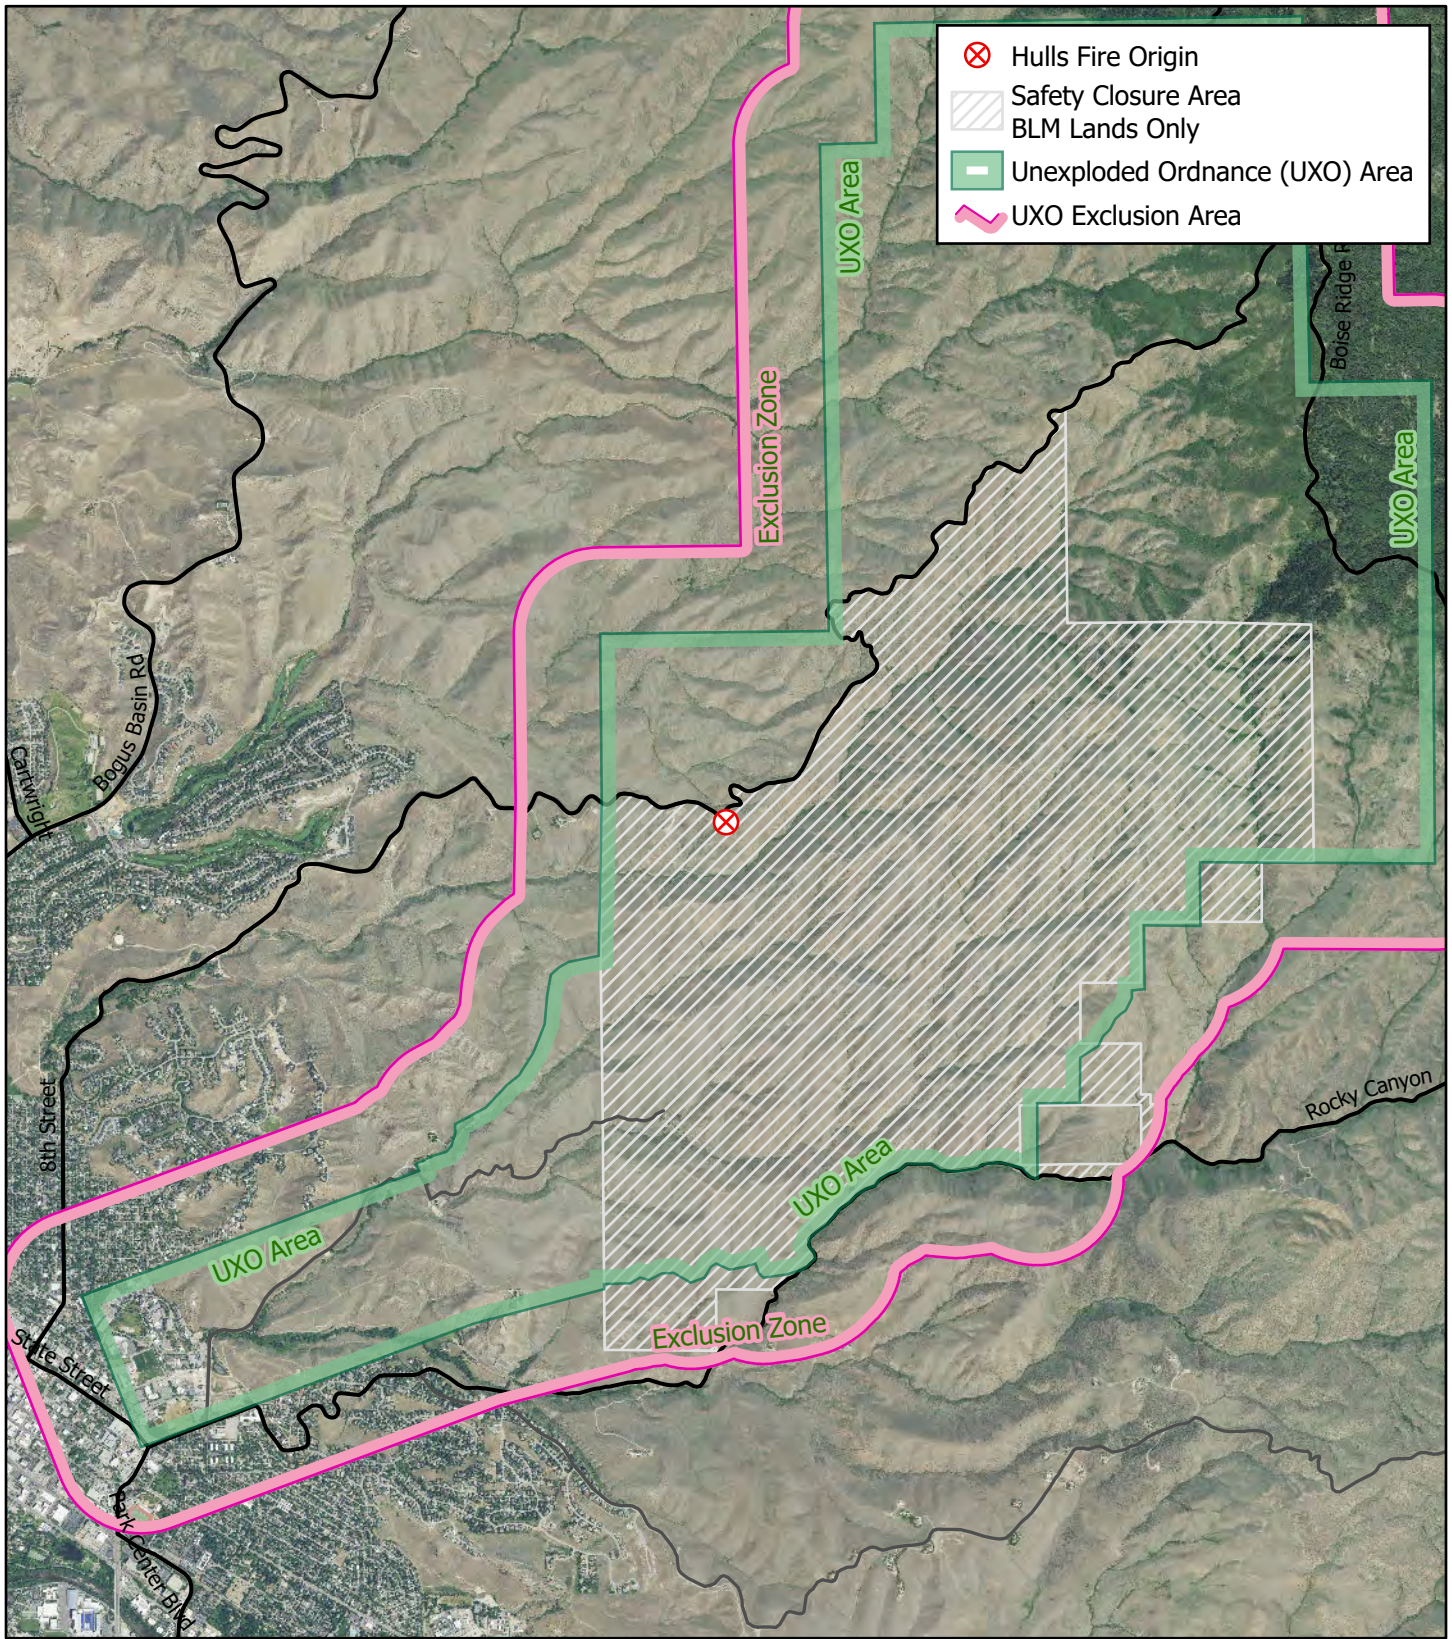

Hulls Fire Safety Closure Area

- Hulls Fire Origin
- Safety Closure Area
BLM Lands Only
- Unexploded Ordnance (UXO) Area
- UXO Exclusion Area

U.S. Department of the Interior
Bureau of Land Management, Idaho
Boise District Office
Map date: July 07, 2023