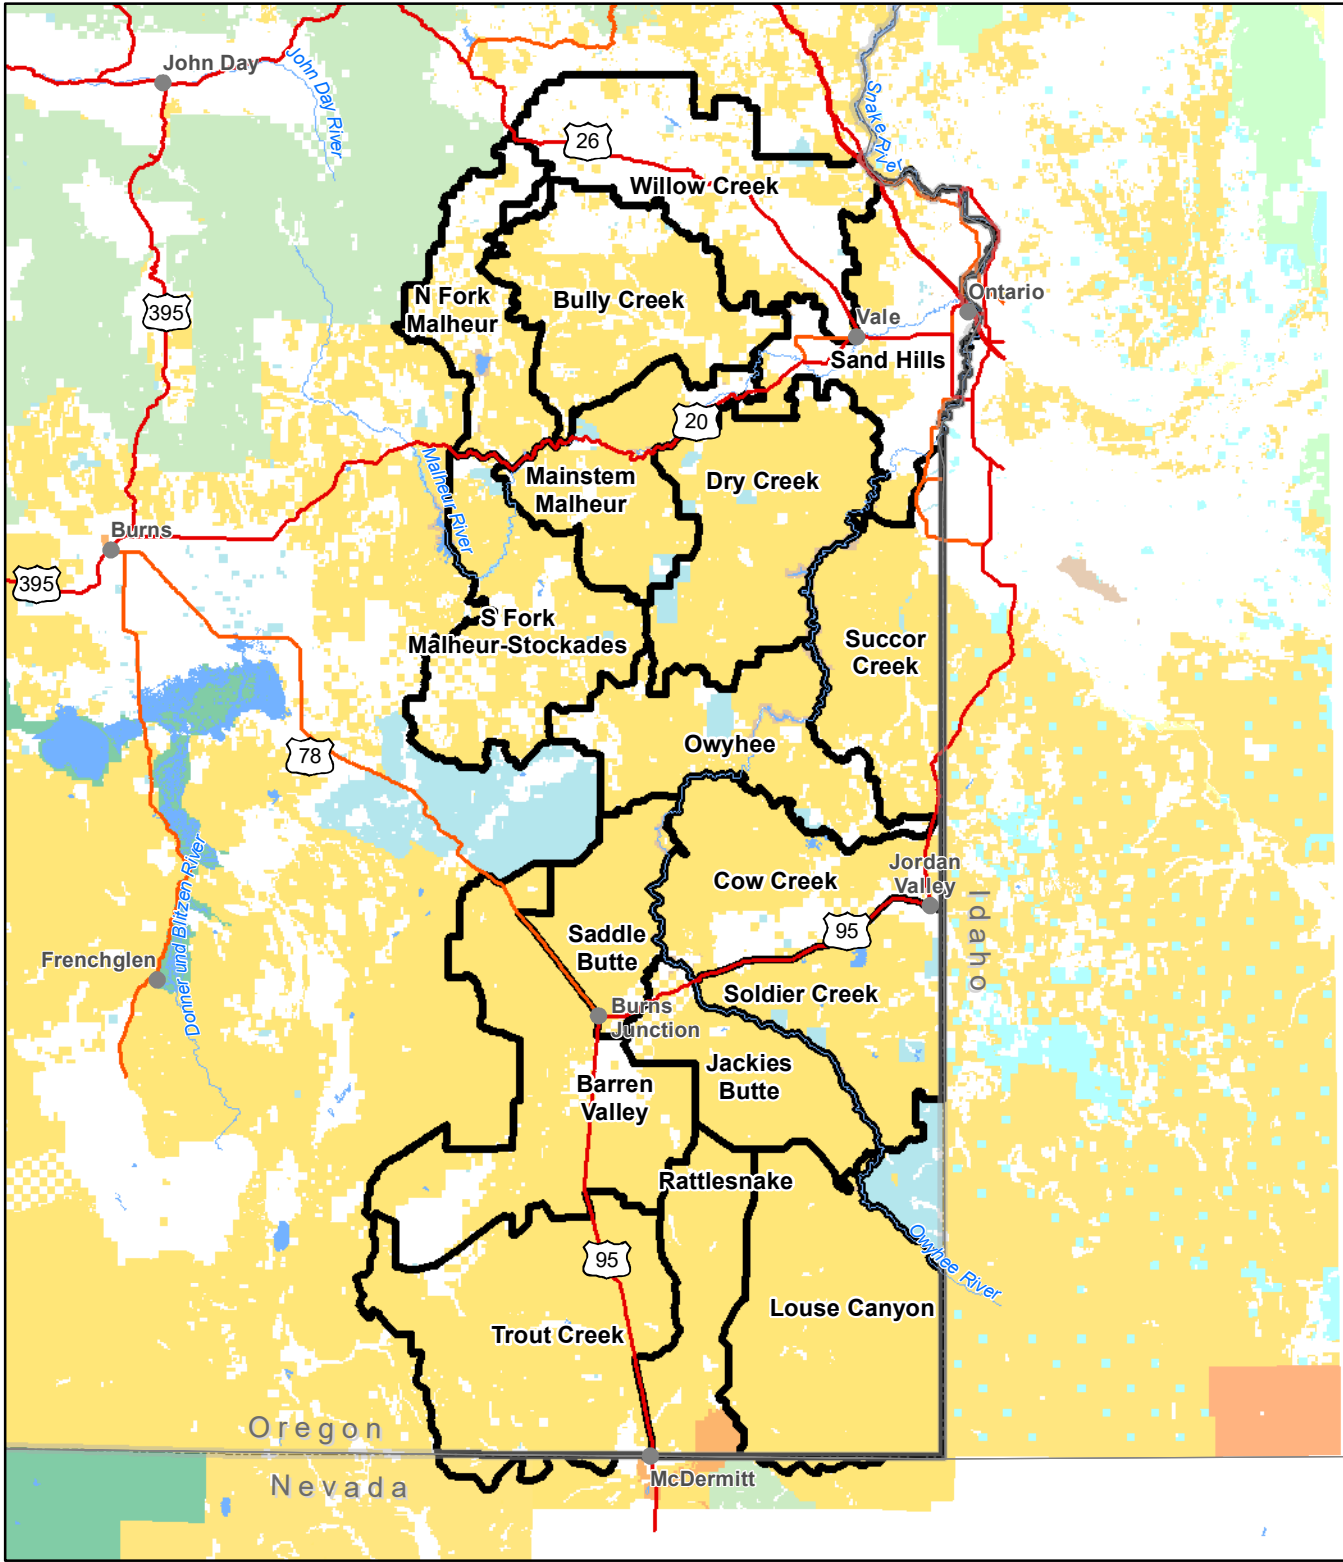

Oregon Washington BLM

Malheur Field Office- Geographic Management Areas

Legend

- Cities of Interest
- Interstate
- US Highway
- Major Rivers
- ▭ Geographic Management Areas
- ▭ Lake / Reservoir
- ▭ Swamp / Marsh

Land Ownership

- ▭ Bureau of Land Management
- ▭ U.S. Forest Service
- ▭ National Park Service
- ▭ U.S. Fish and Wildlife Service
- ▭ Bureau of Indian Affairs
- ▭ Other Federal
- ▭ State
- ▭ Local Government
- ▭ Private/Unknown