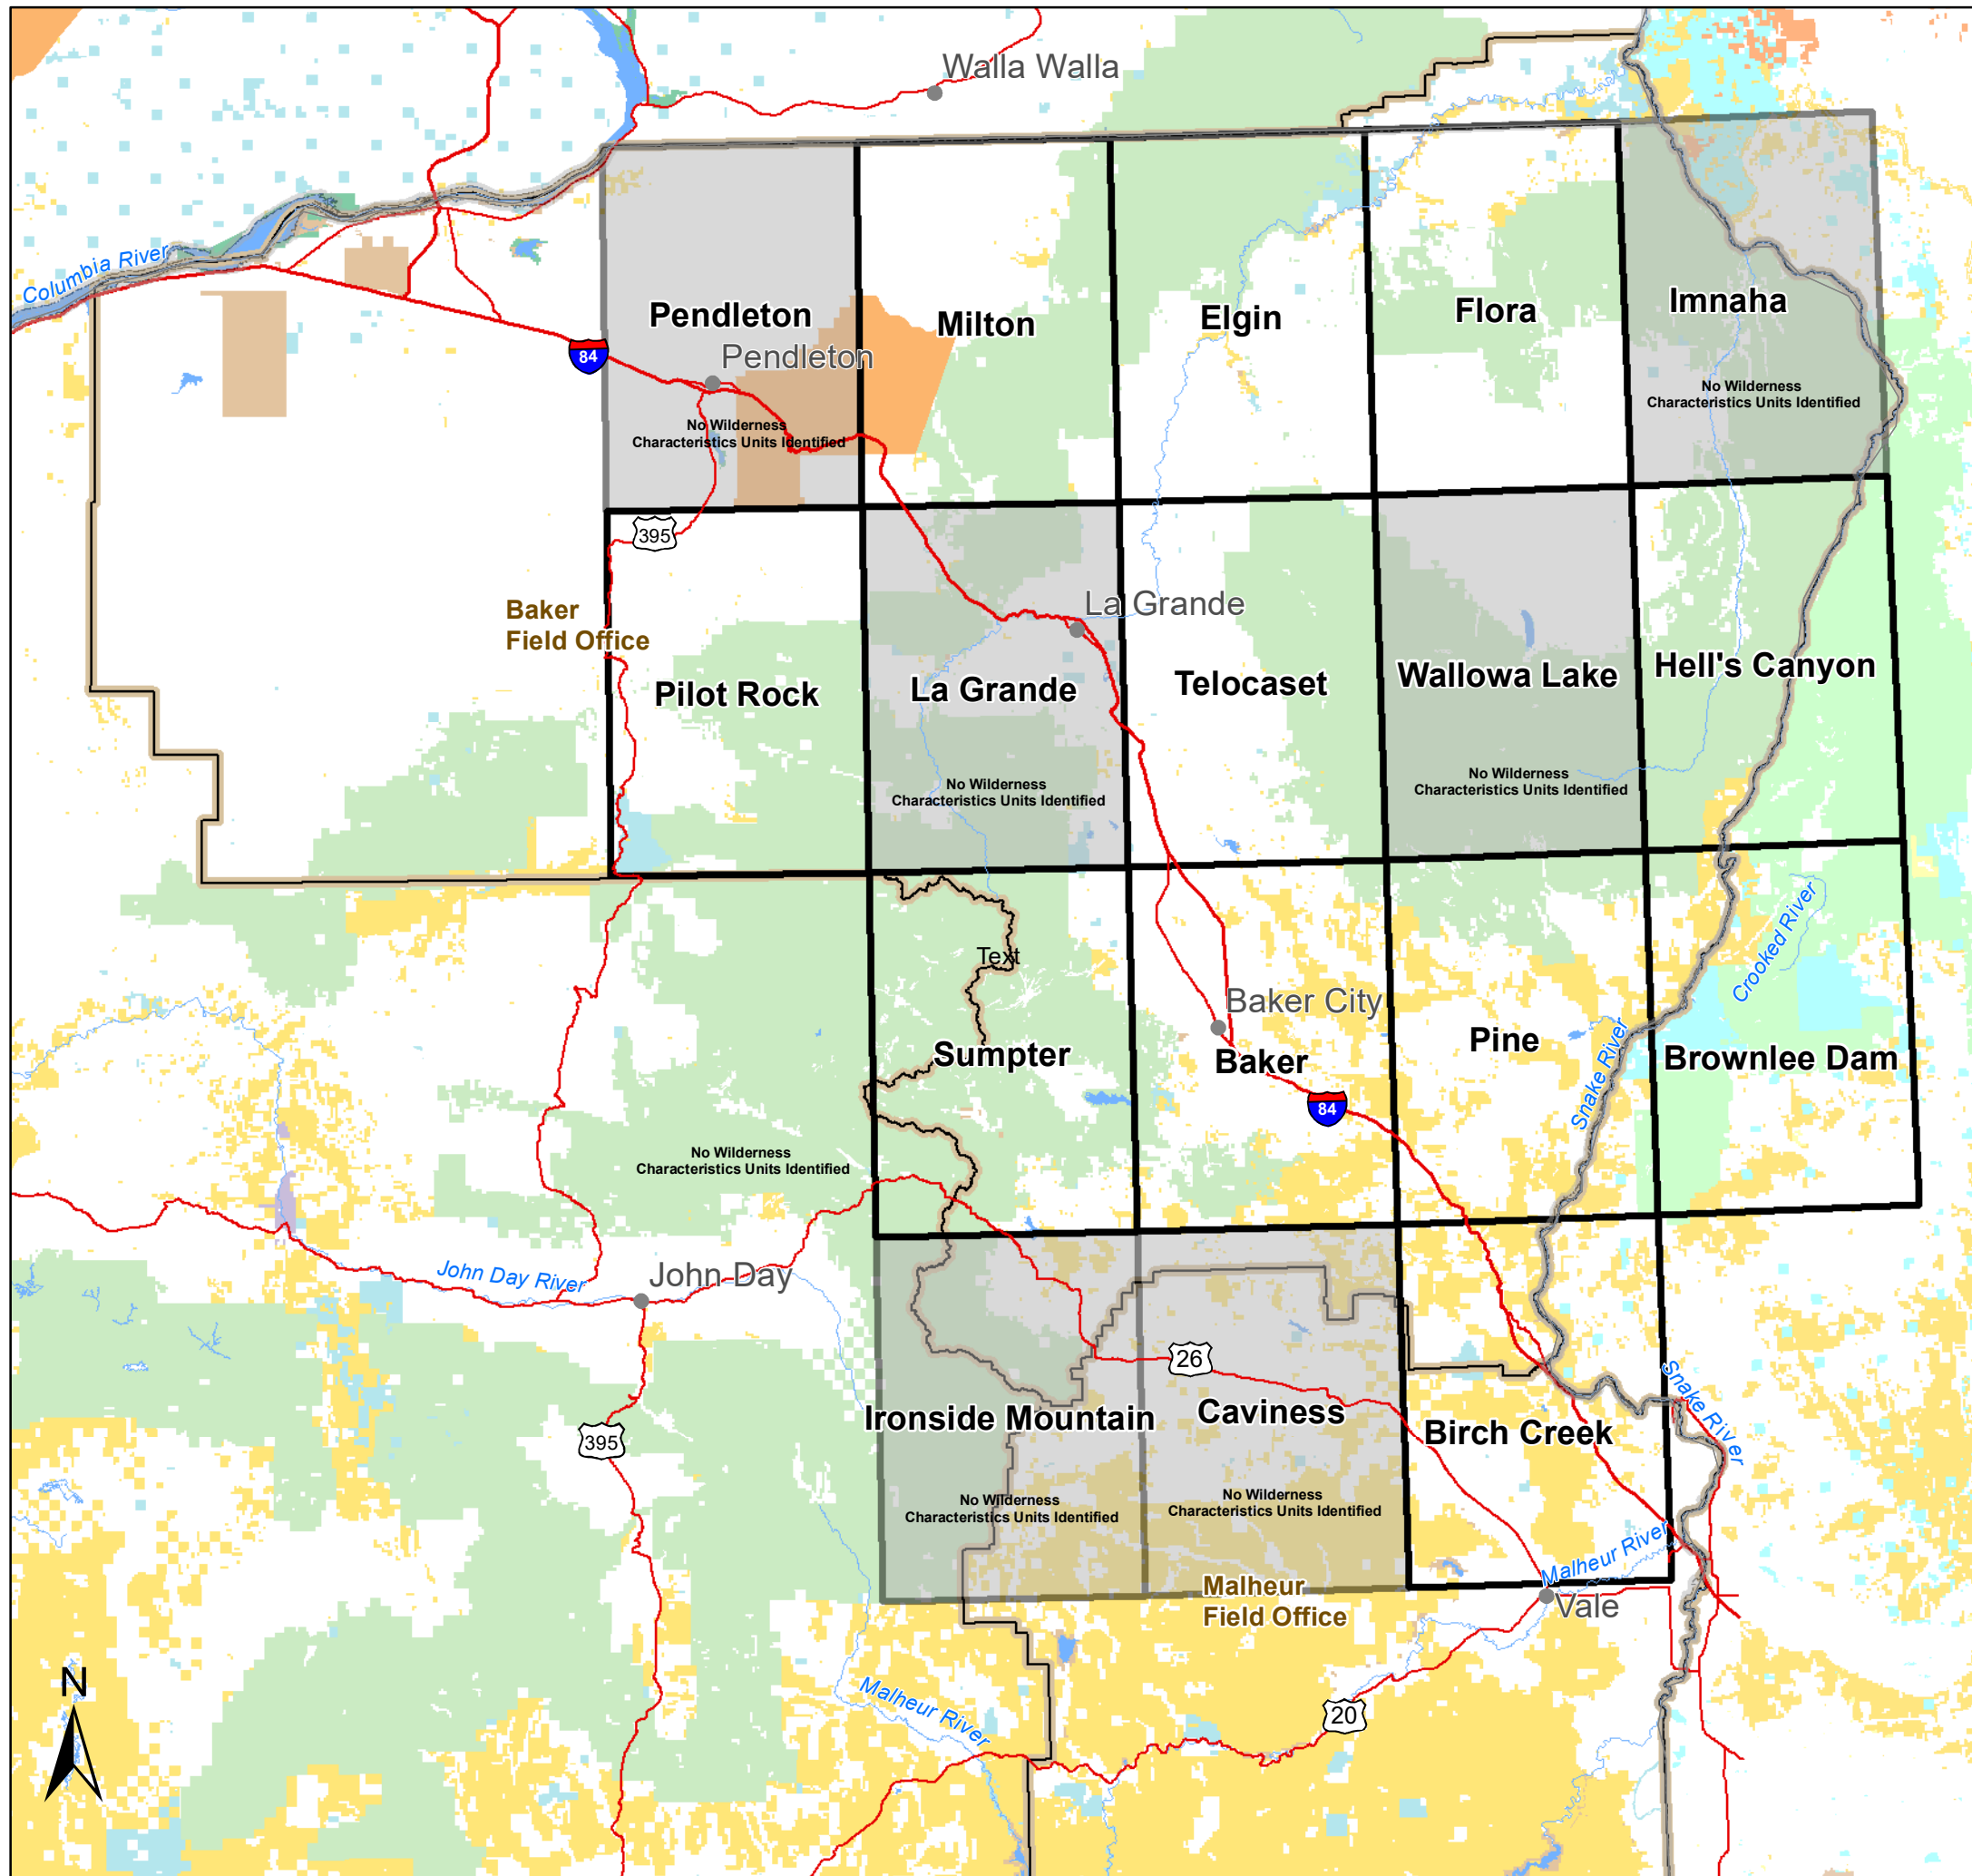

Oregon Washington BLM

Baker Field Office- Geographic Areas

Legend

- Cities of Interest
- Interstate
- US Highway
- Major Rivers
- ▭ Geographic Areas
- ▭ Field Office Area Boundaries
- Lake / Reservoir
- Swamp / Marsh
- Land Ownership**
- Bureau of Land Management
- U.S. Forest Service
- National Park Service
- U.S. Fish and Wildlife Service
- Bureau of Indian Affairs
- Other Federal
- State
- Local Government
- Private/Unknown

0 5 10 20 30 40 Kilometers

0 5 10 20 30 40 Miles

April 2023

United States Department of Interior

No warranty is made by the Bureau of Land Management as to the accuracy, reliability, or completeness of these data for individual or aggregate use with other data. Original data were compiled from various sources and may be updated without notification.