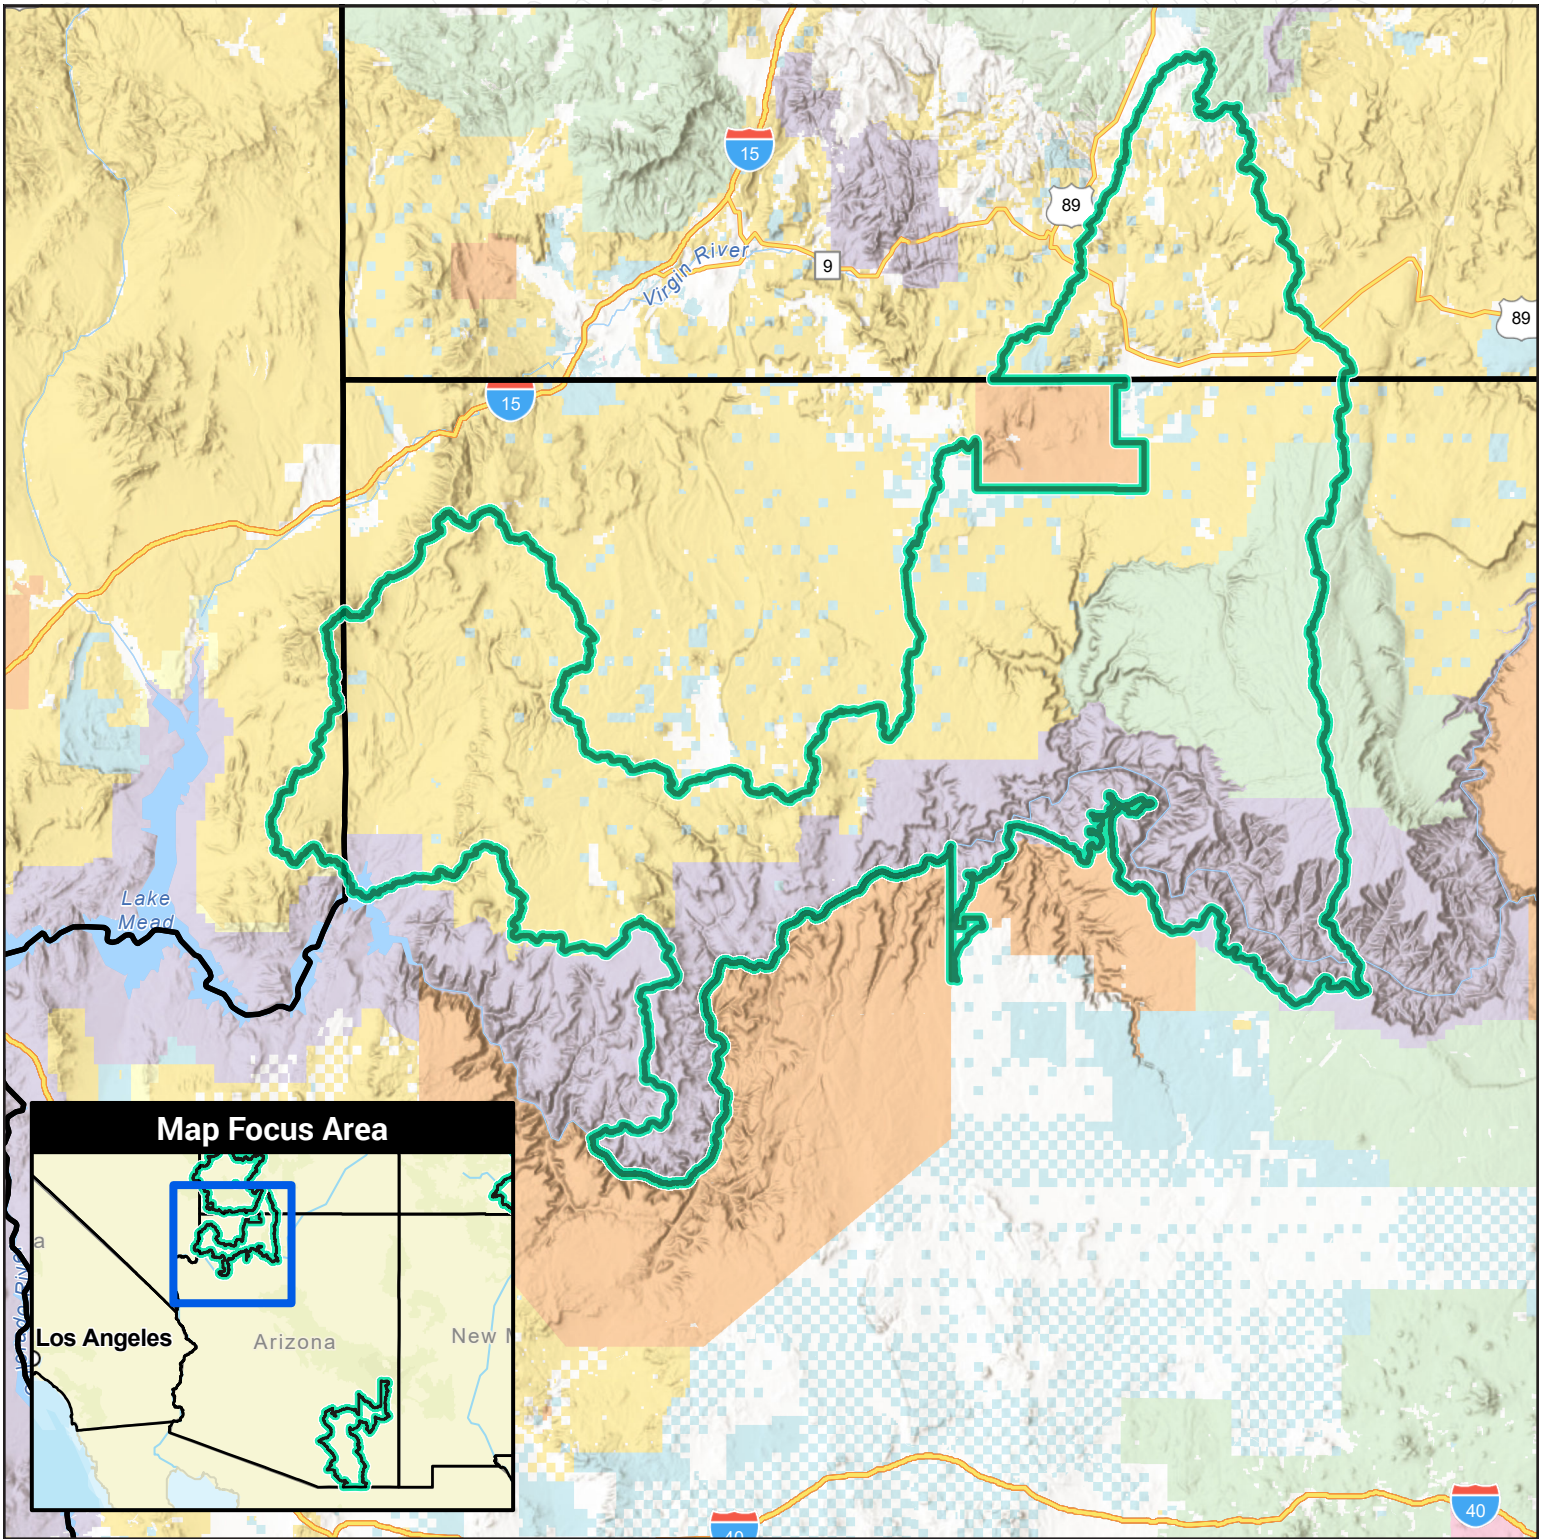

Yanawant Restoration Landscape

Restoration Landscape	Bureau of Land Management (BLM)	US Fish and Wildlife (USFW)	State
U.S. State Boundary	National Park Service (NPS)	Bureau of Reclamation (USBR)	Local
Department Of Defense (DOD)	US Forest Service (USFS)	Bureau of Indian Affairs (BIA)	Private or Unknown