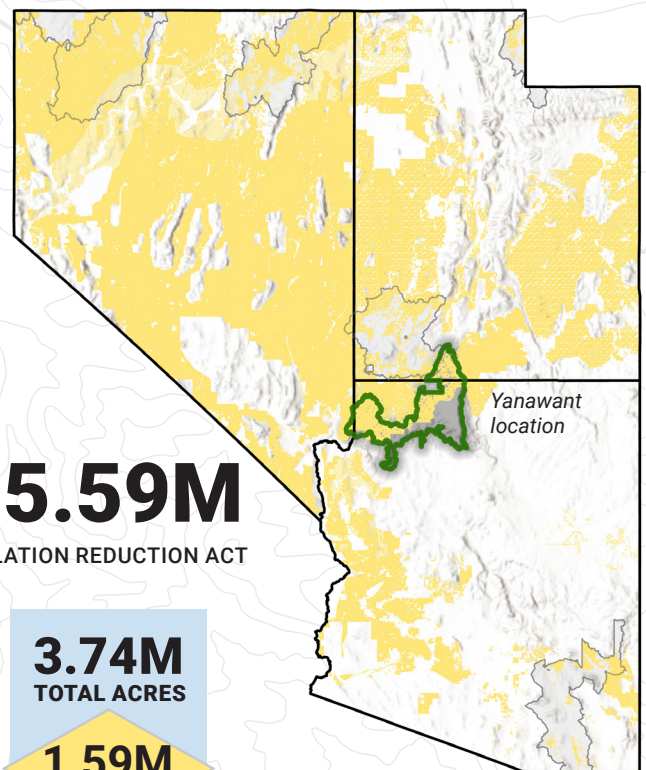

For more information, visit: www.blm.gov/infrastructure