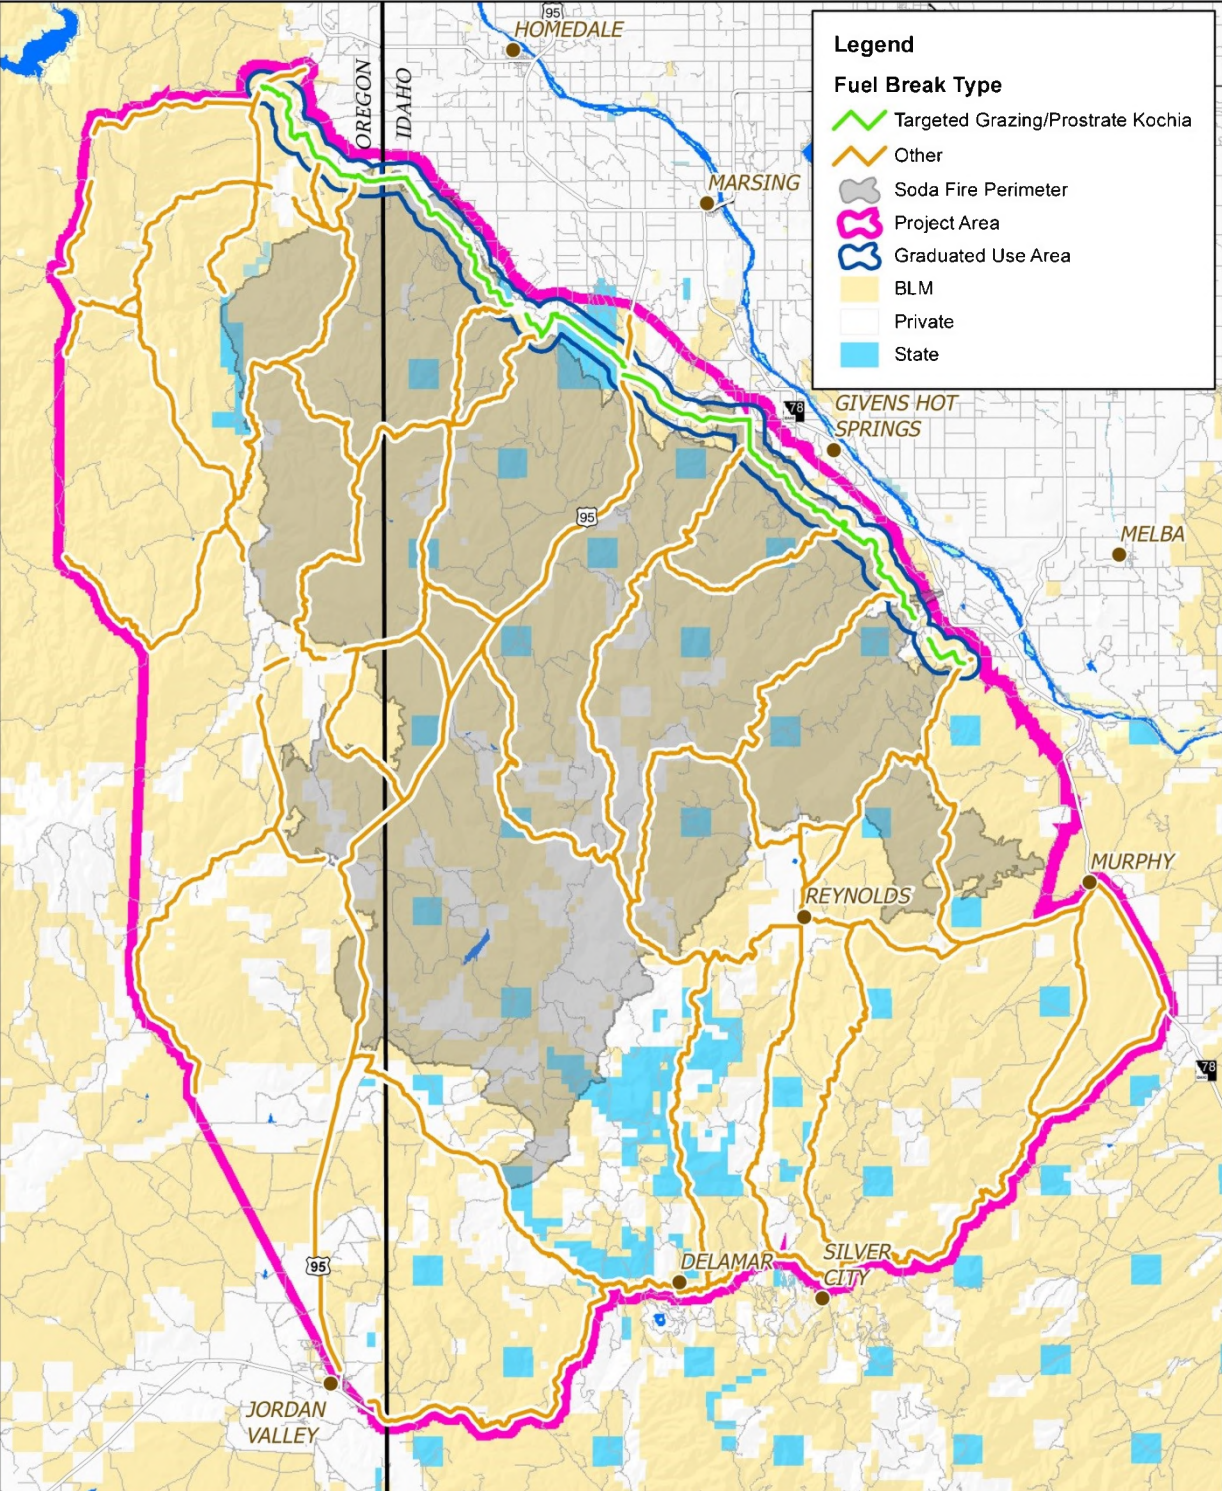

Legend

Fuel Break Type

- Targeted Grazing/Prostrate Kochia
- Other
- Soda Fire Perimeter
- Project Area
- Graduated Use Area

Land Ownership

- BLM
- Private
- State