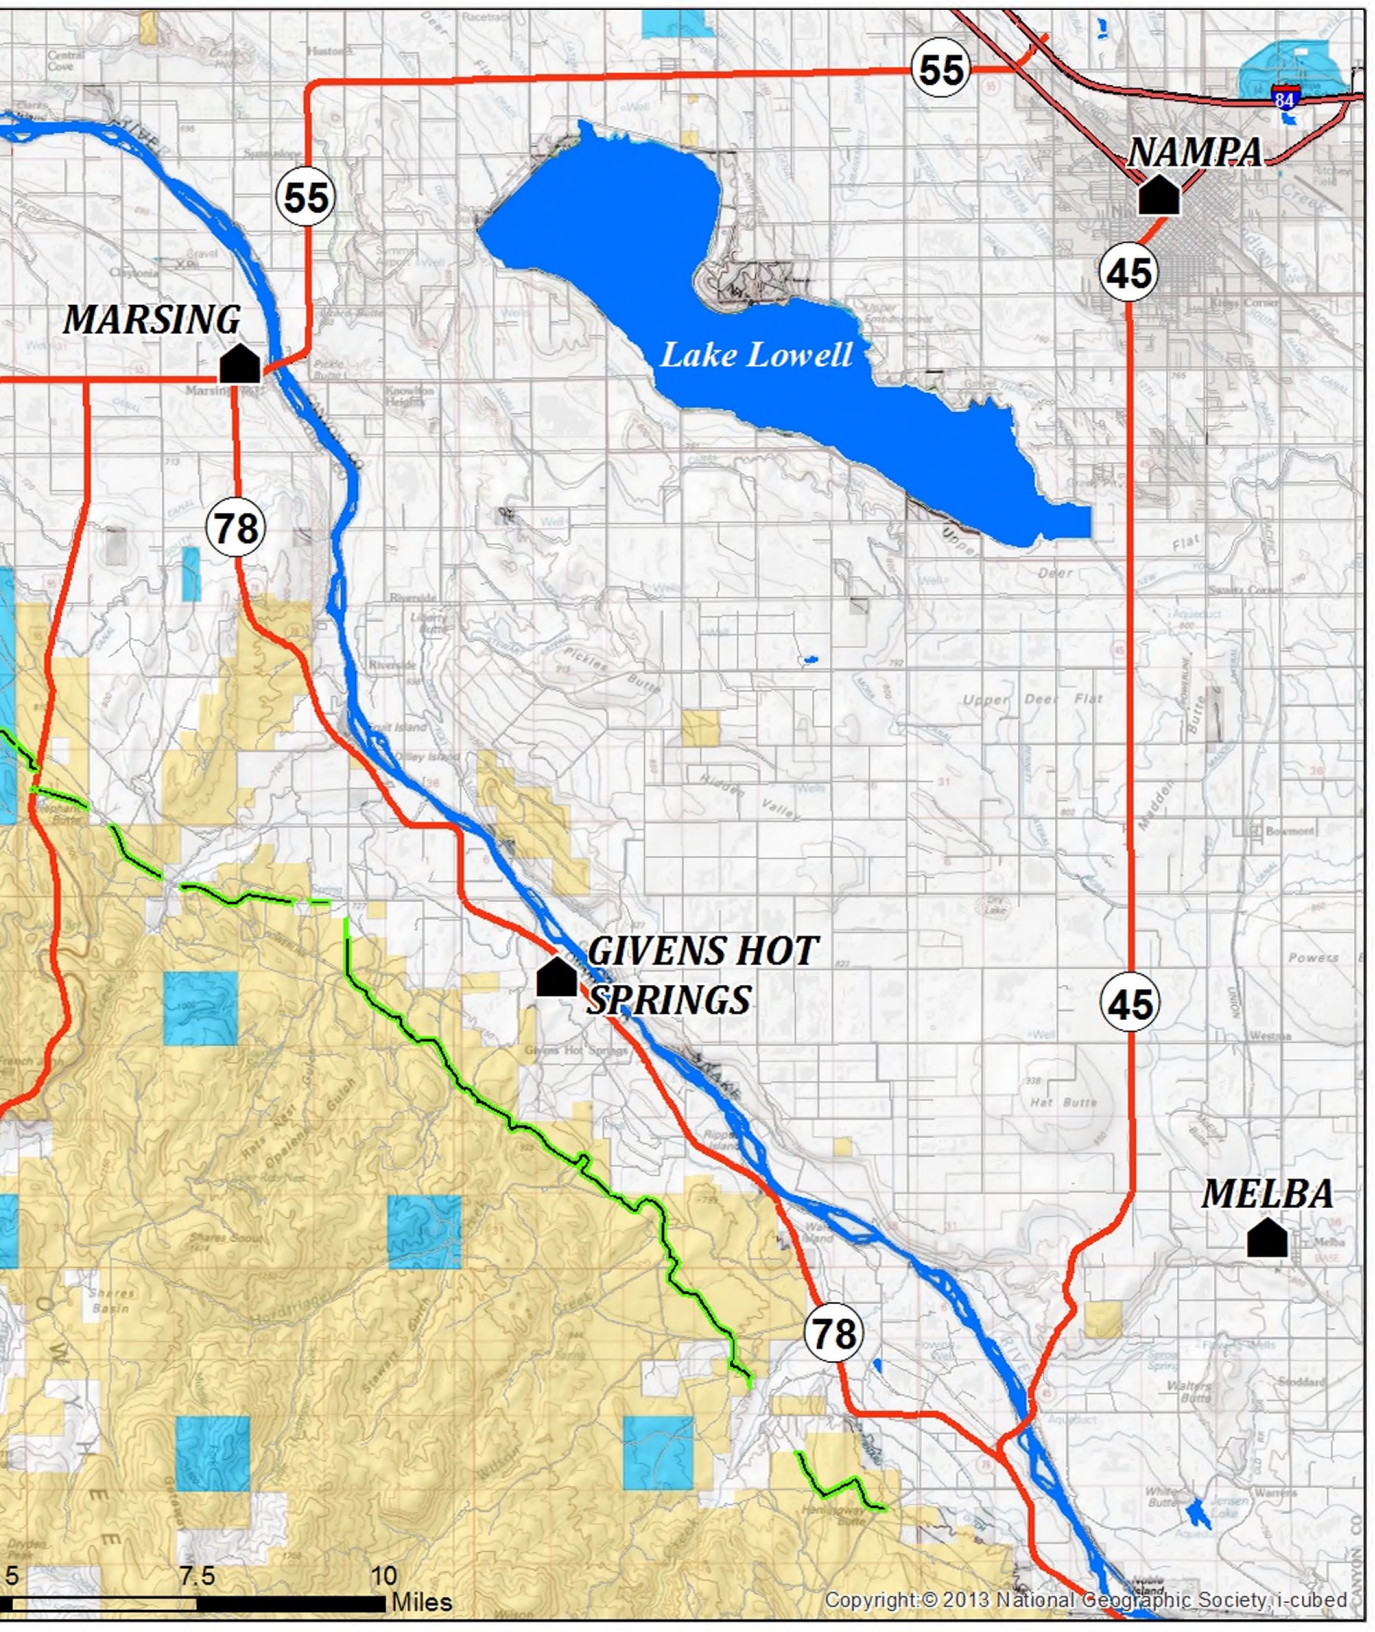

Soda Fuel Break Targeted Grazing

Legend

-  Soda Targeted Grazing Area
-  Interstate
-  Highway
-  Roads
-  BLM
-  Private
-  State

N

OREGON

IDAHO

MARSING

NAMPA

Lake Lowell

**GIVENS HOT
SPRINGS**

MELBA

55

55

45

78

45

78

5 7.5 10 Miles

Copyright © 2013 National Geographic Society, i-cubed