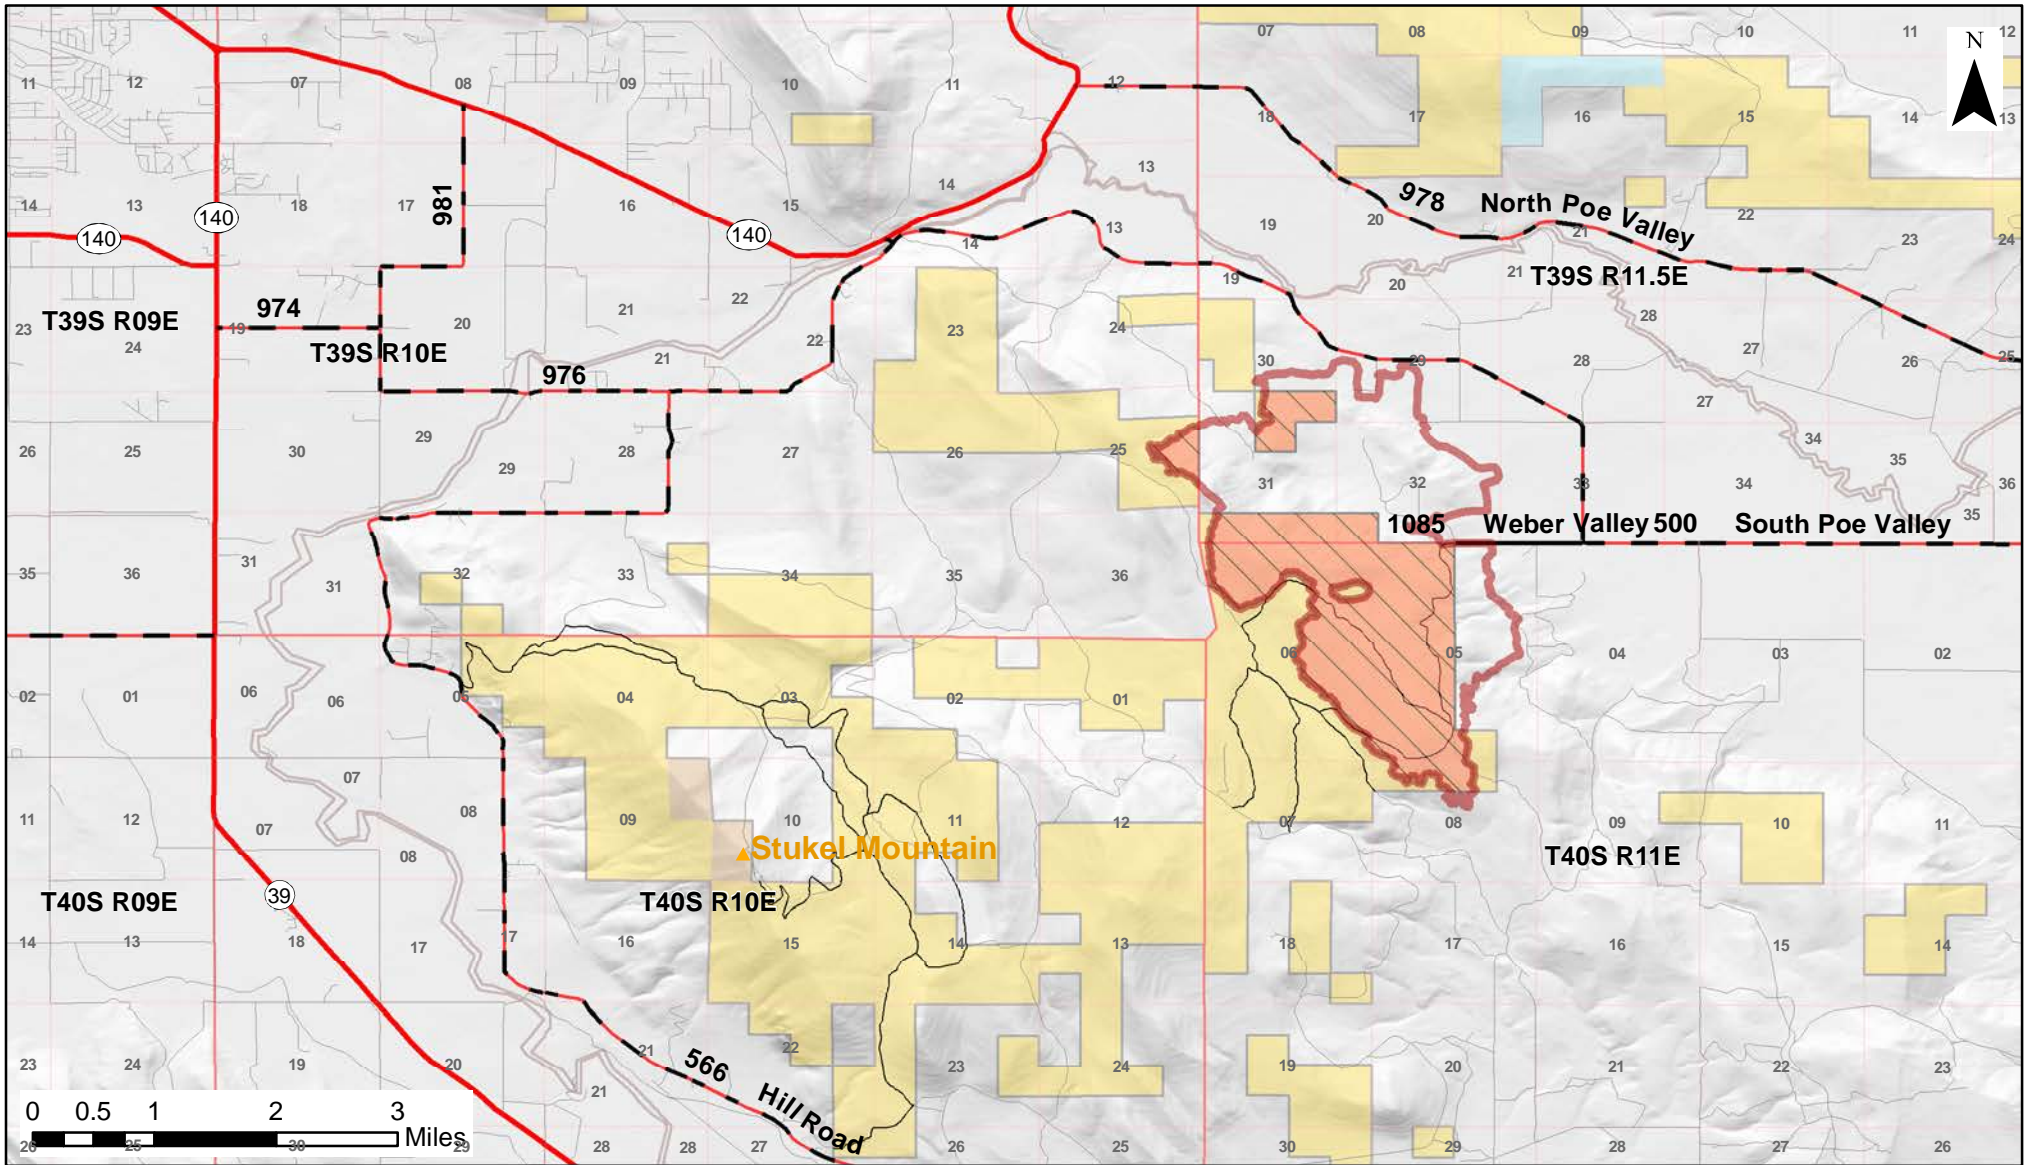

Van Meter Fire Closure- 9/30/2022

Legend

- Summits
- Van Meter Fire Perimeter
- BLM Lands Closed to Public
- Major road
- Intermediate road
- Minor road
- Unknown
- Bureau of Land Management
- Other Federal
- State
- Private/Unknown

Klamath Falls Field Office
Lakeview District - BLM
2795 Anderson Ave. #25
Klamath Falls, Oregon 97603
541-883-6916