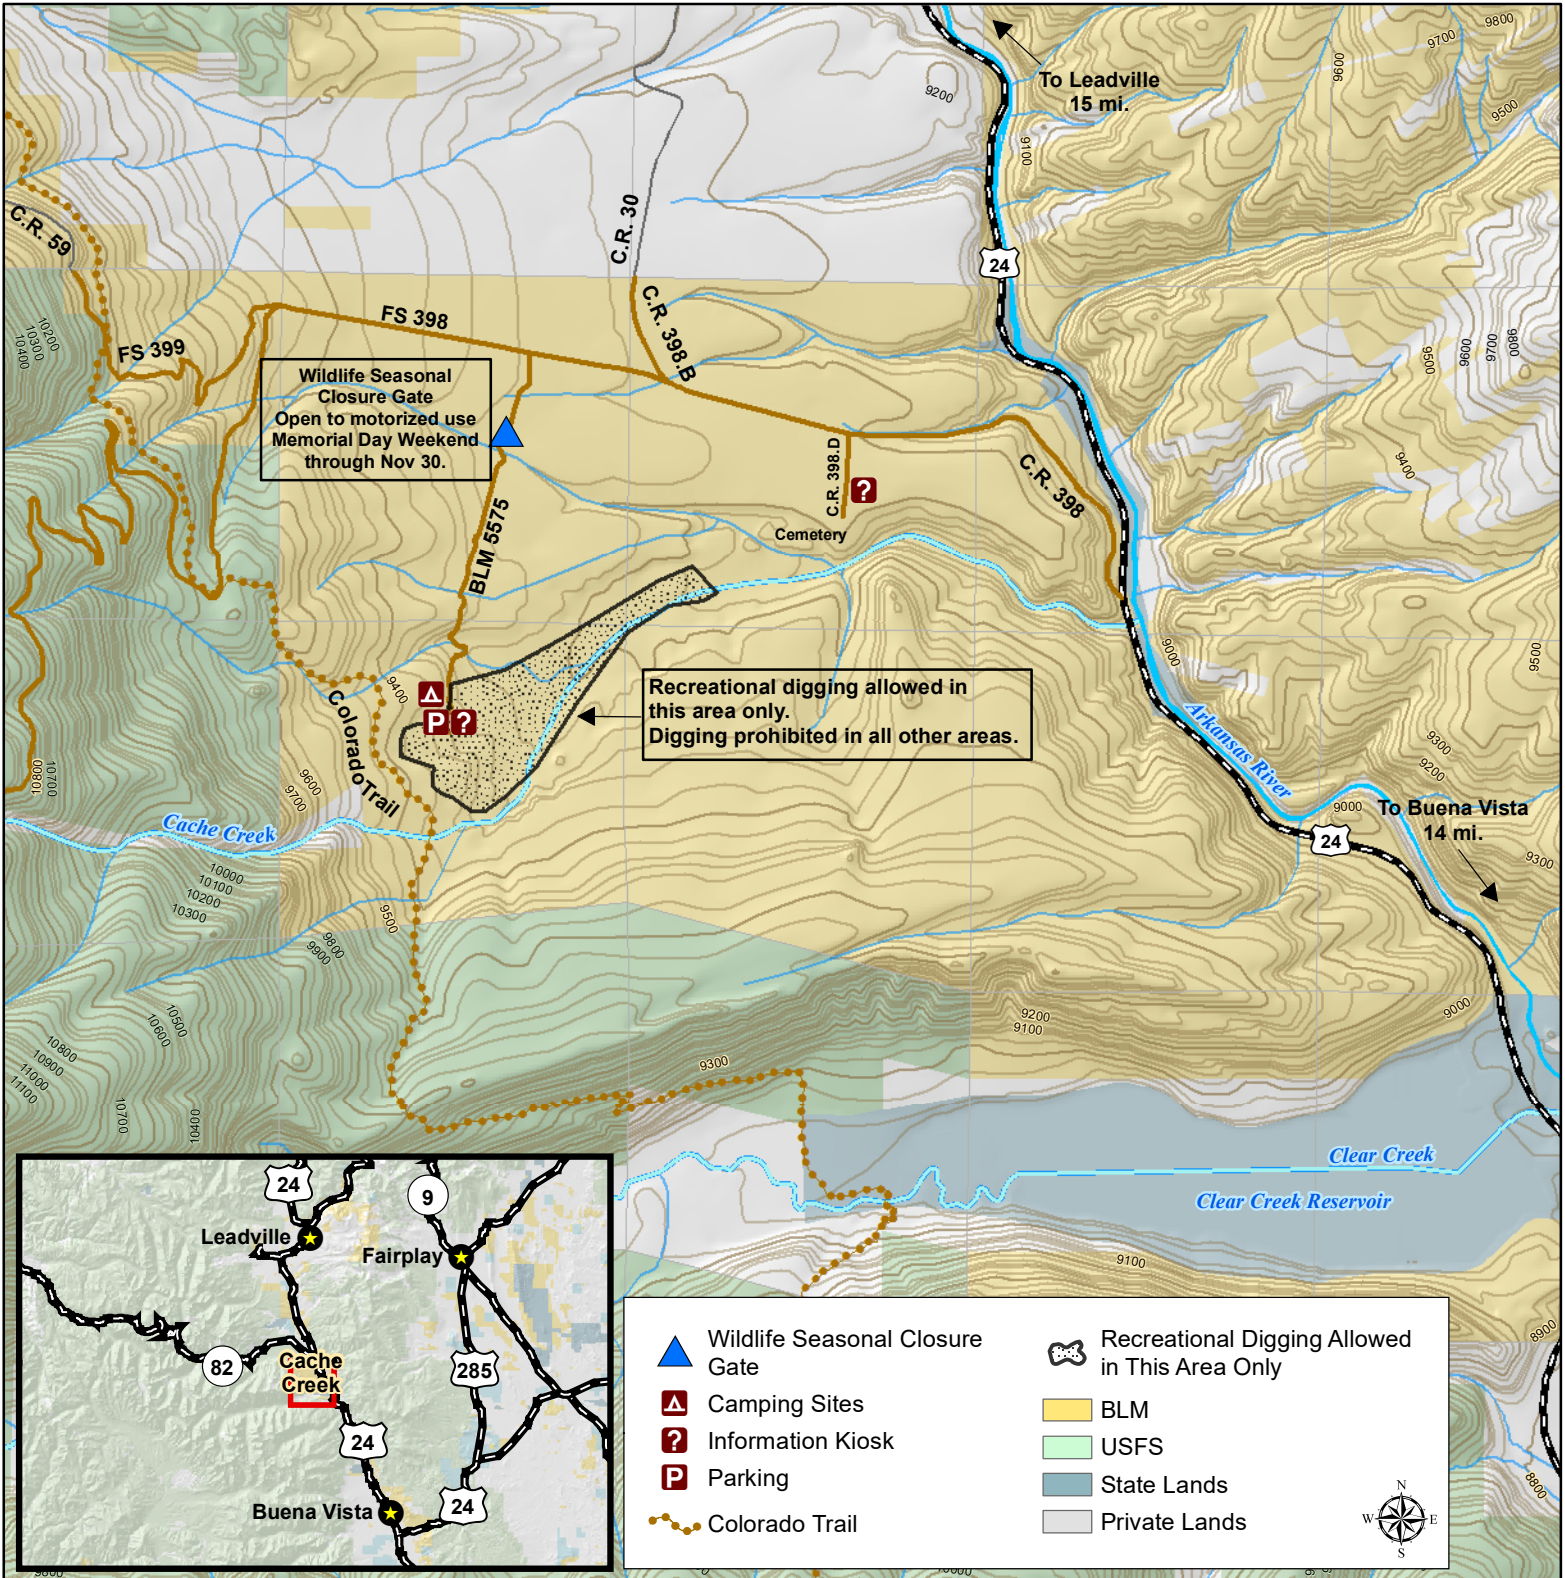

Cache Creek Placer Area

No warranty is made by the Bureau of Land Management as to the accuracy, reliability, or completeness of these data for individual use or aggregate use with other data, or for the purposes not intended by the BLM. Spatial information may not meet National Map Accuracy Standards. This information may be updated without notification. Current as of 3/10/2022

Travel Limited to Designated Methods