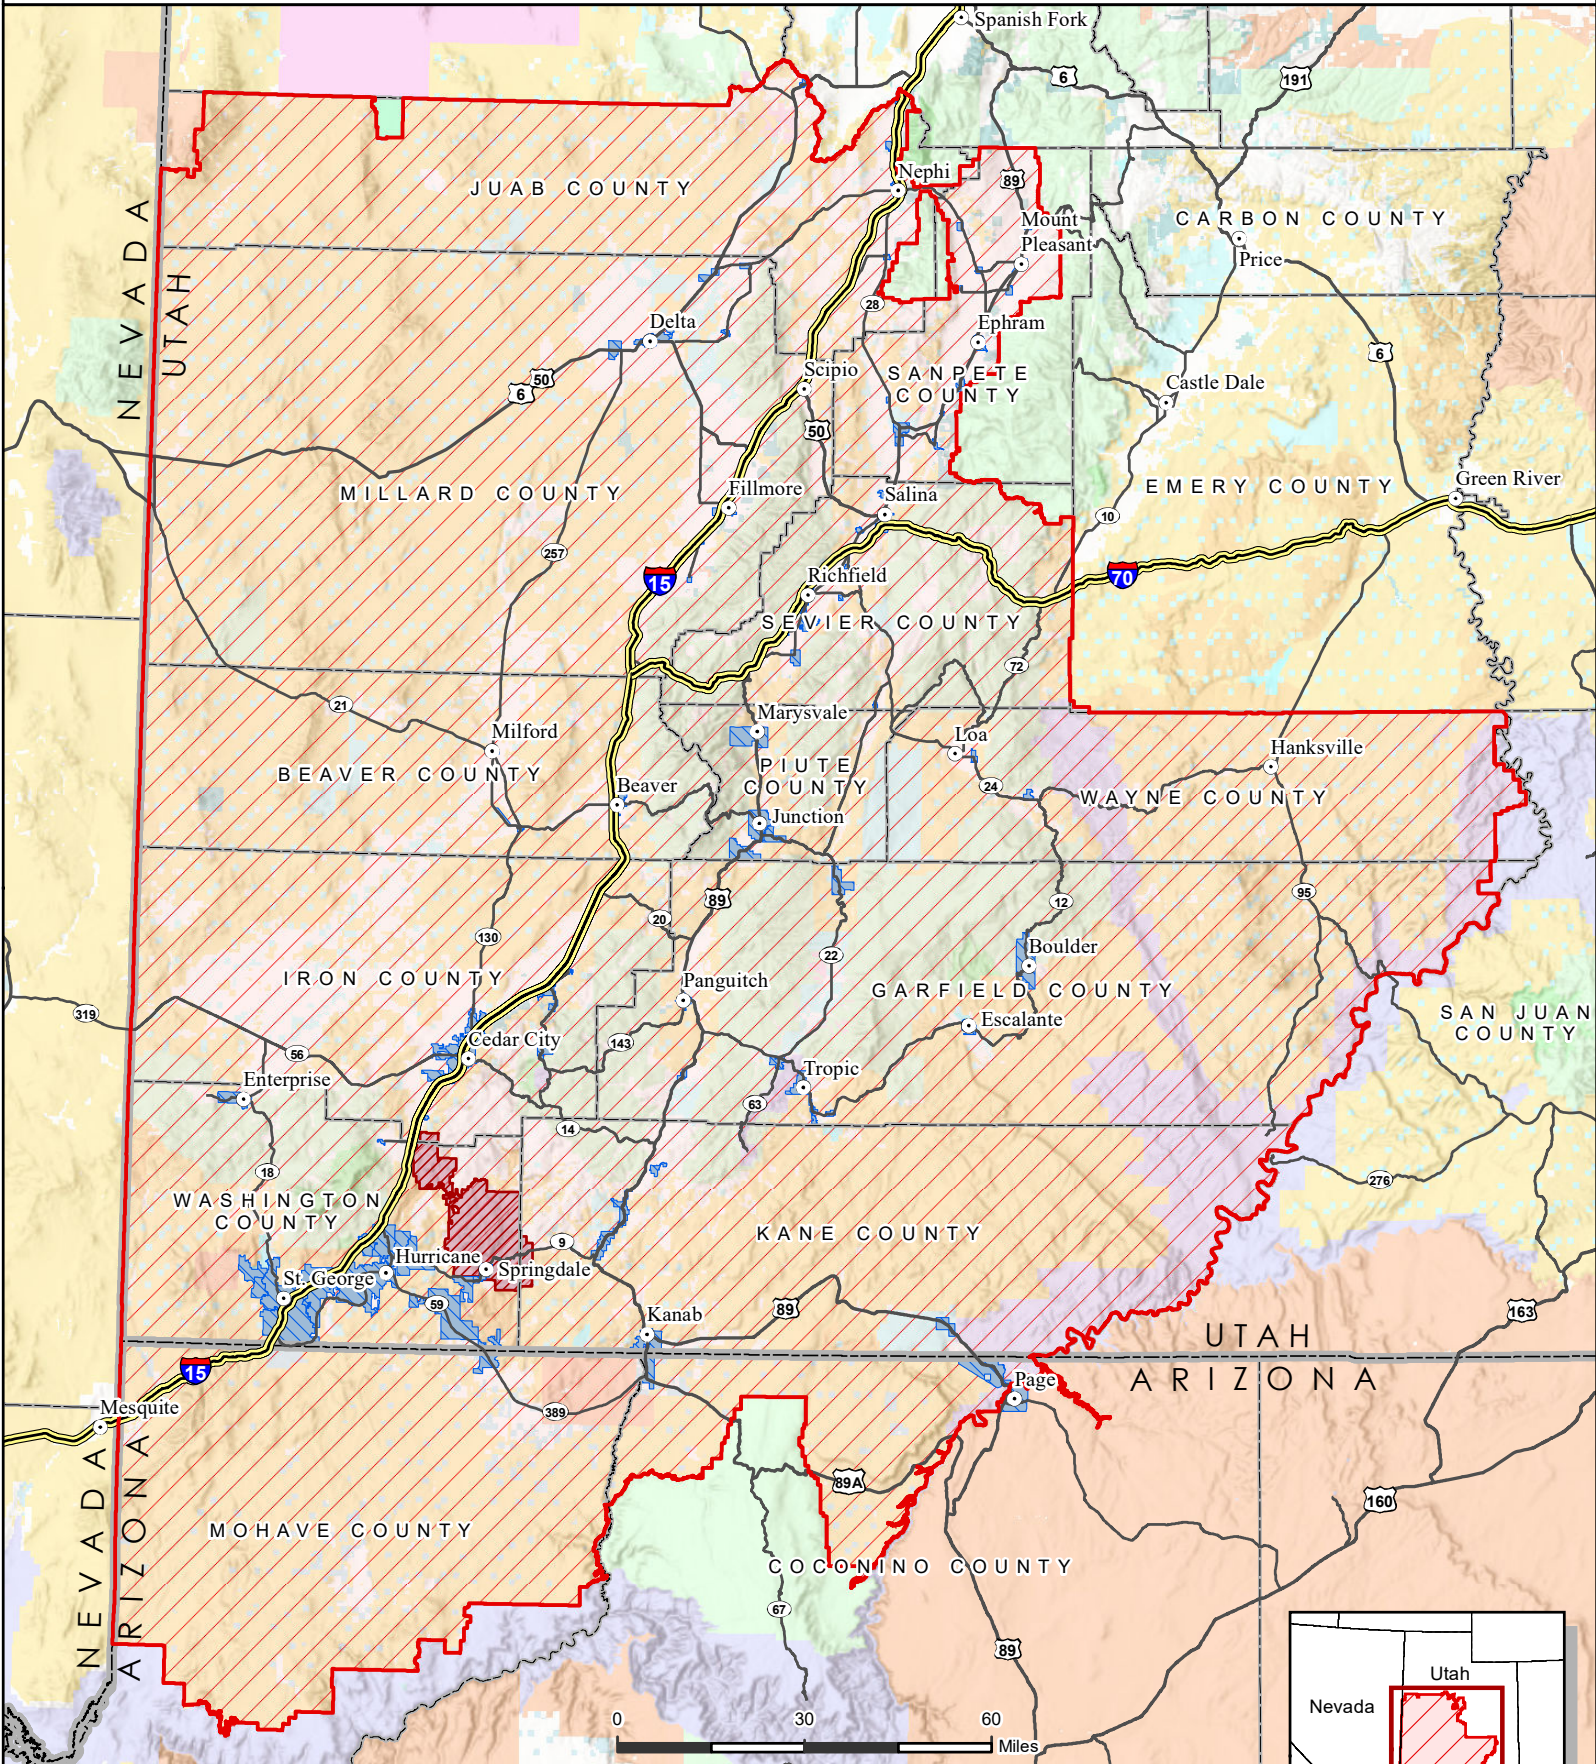

Color Country & Central Utah Fire Restrictions

July 18, 2022

Legend

- Stage 1 Fire Restriction
- Stage 2 Fire Restriction
- Incorporated City (Contact Local Jurisdiction)

Land Status

- Bureau of Land Management
- Bureau of Reclamation
- Reservation
- Military