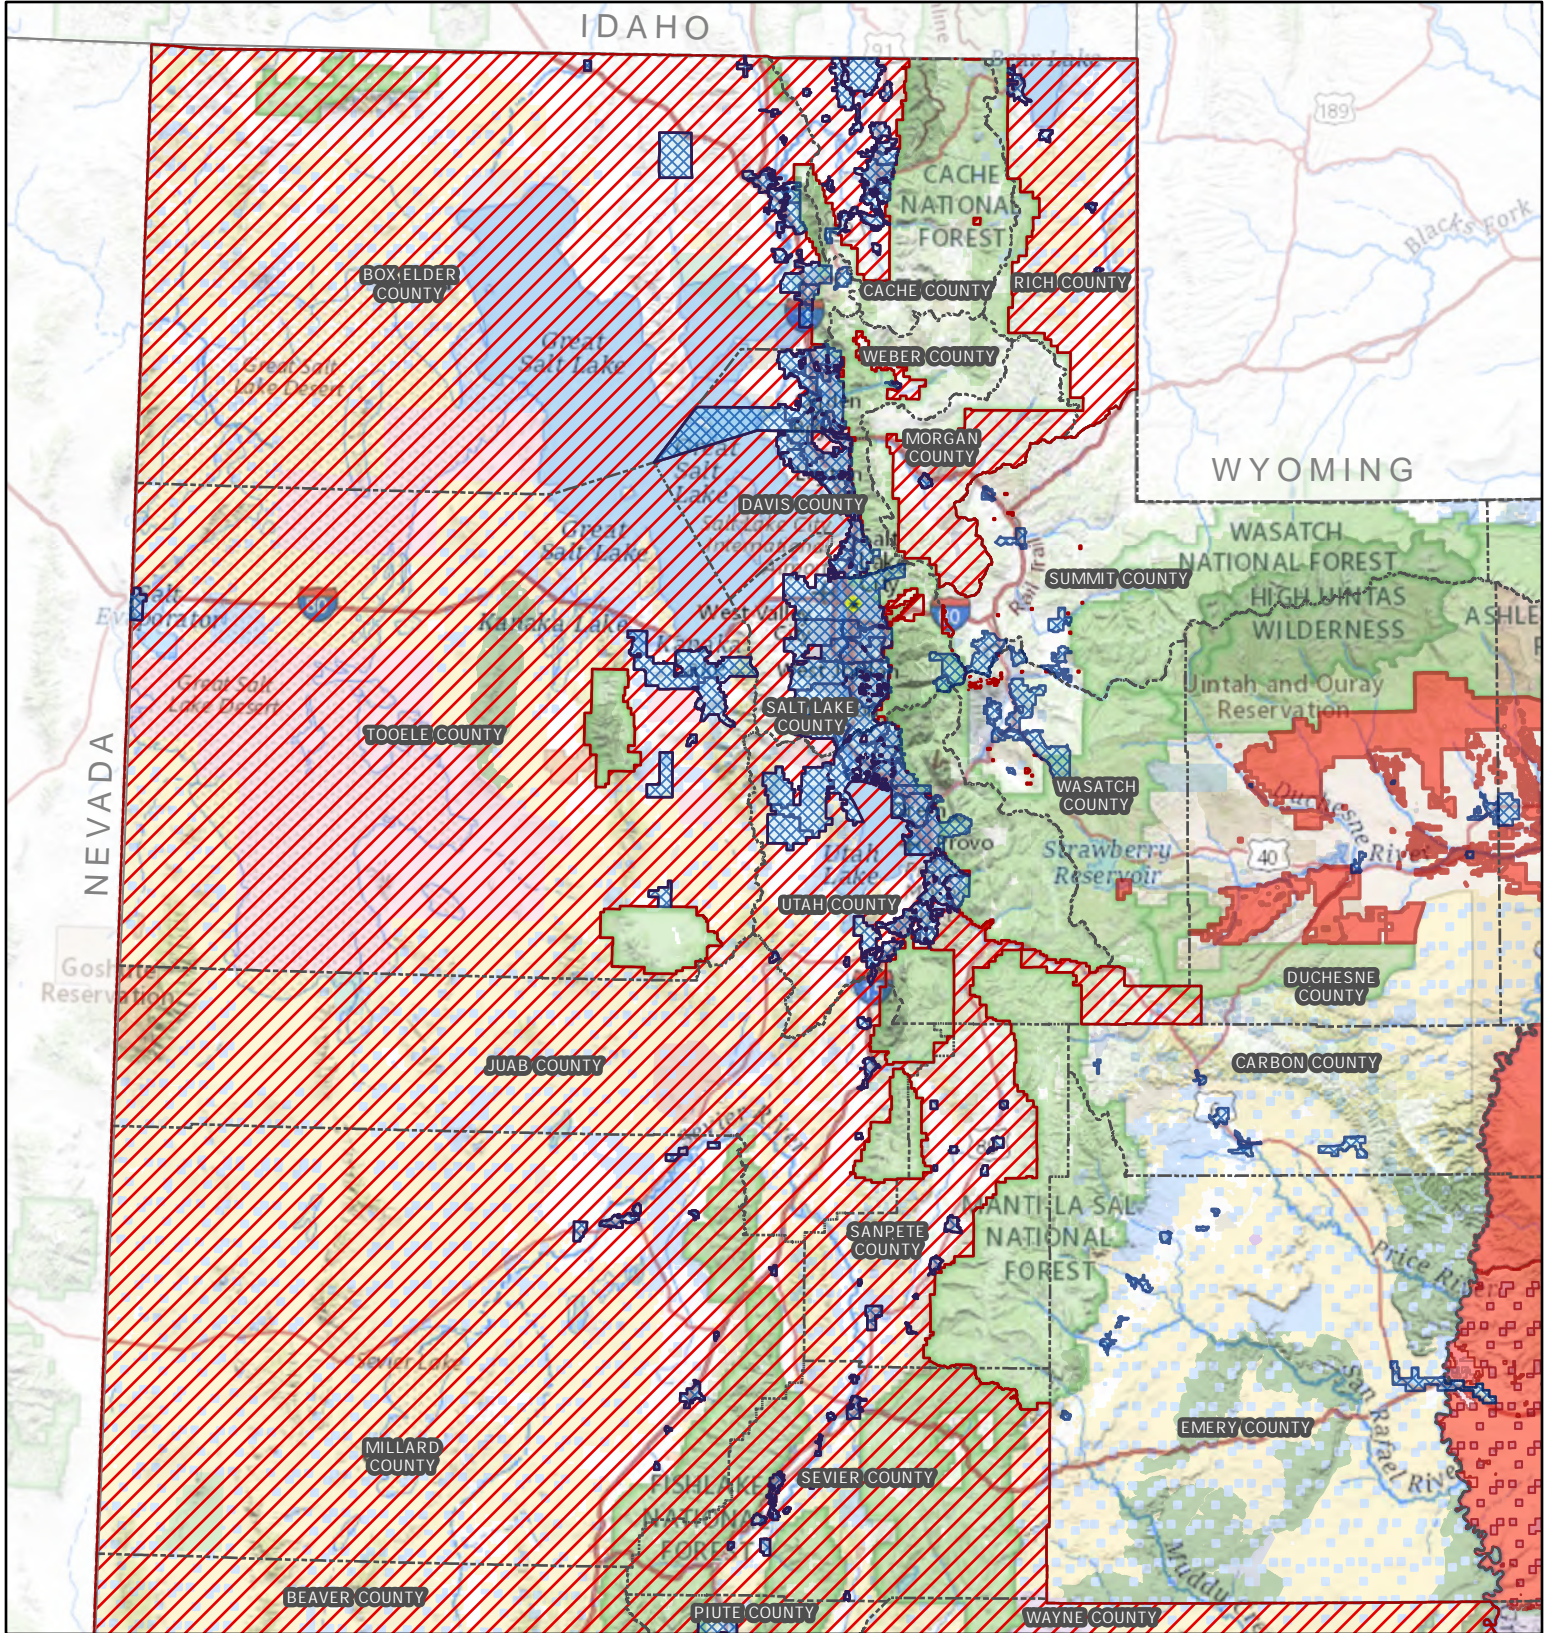

Northwest Utah Fire Restrictions

July 18, 2022

Northwest Utah Stage 1 Restrictions	Land Status	National Parks & Historic Sites	Military Reservations and Corps of Engineers	State Wildlife Reserve/Management Area
Incorporated City (Contact Local Jurisdiction)	Bureau of Land Management	National Monument	Private	Other State
Ongoing Restrictions	Bureau of Reclamation	National Forest	State Trust Lands	Tribal Lands
County Boundaries	Bankhead-Jones Land Use Lands	National Wilderness Area	State Sovereign Land	
	National Recreation Area	National Wildlife Refuge	State Parks and Recreation	