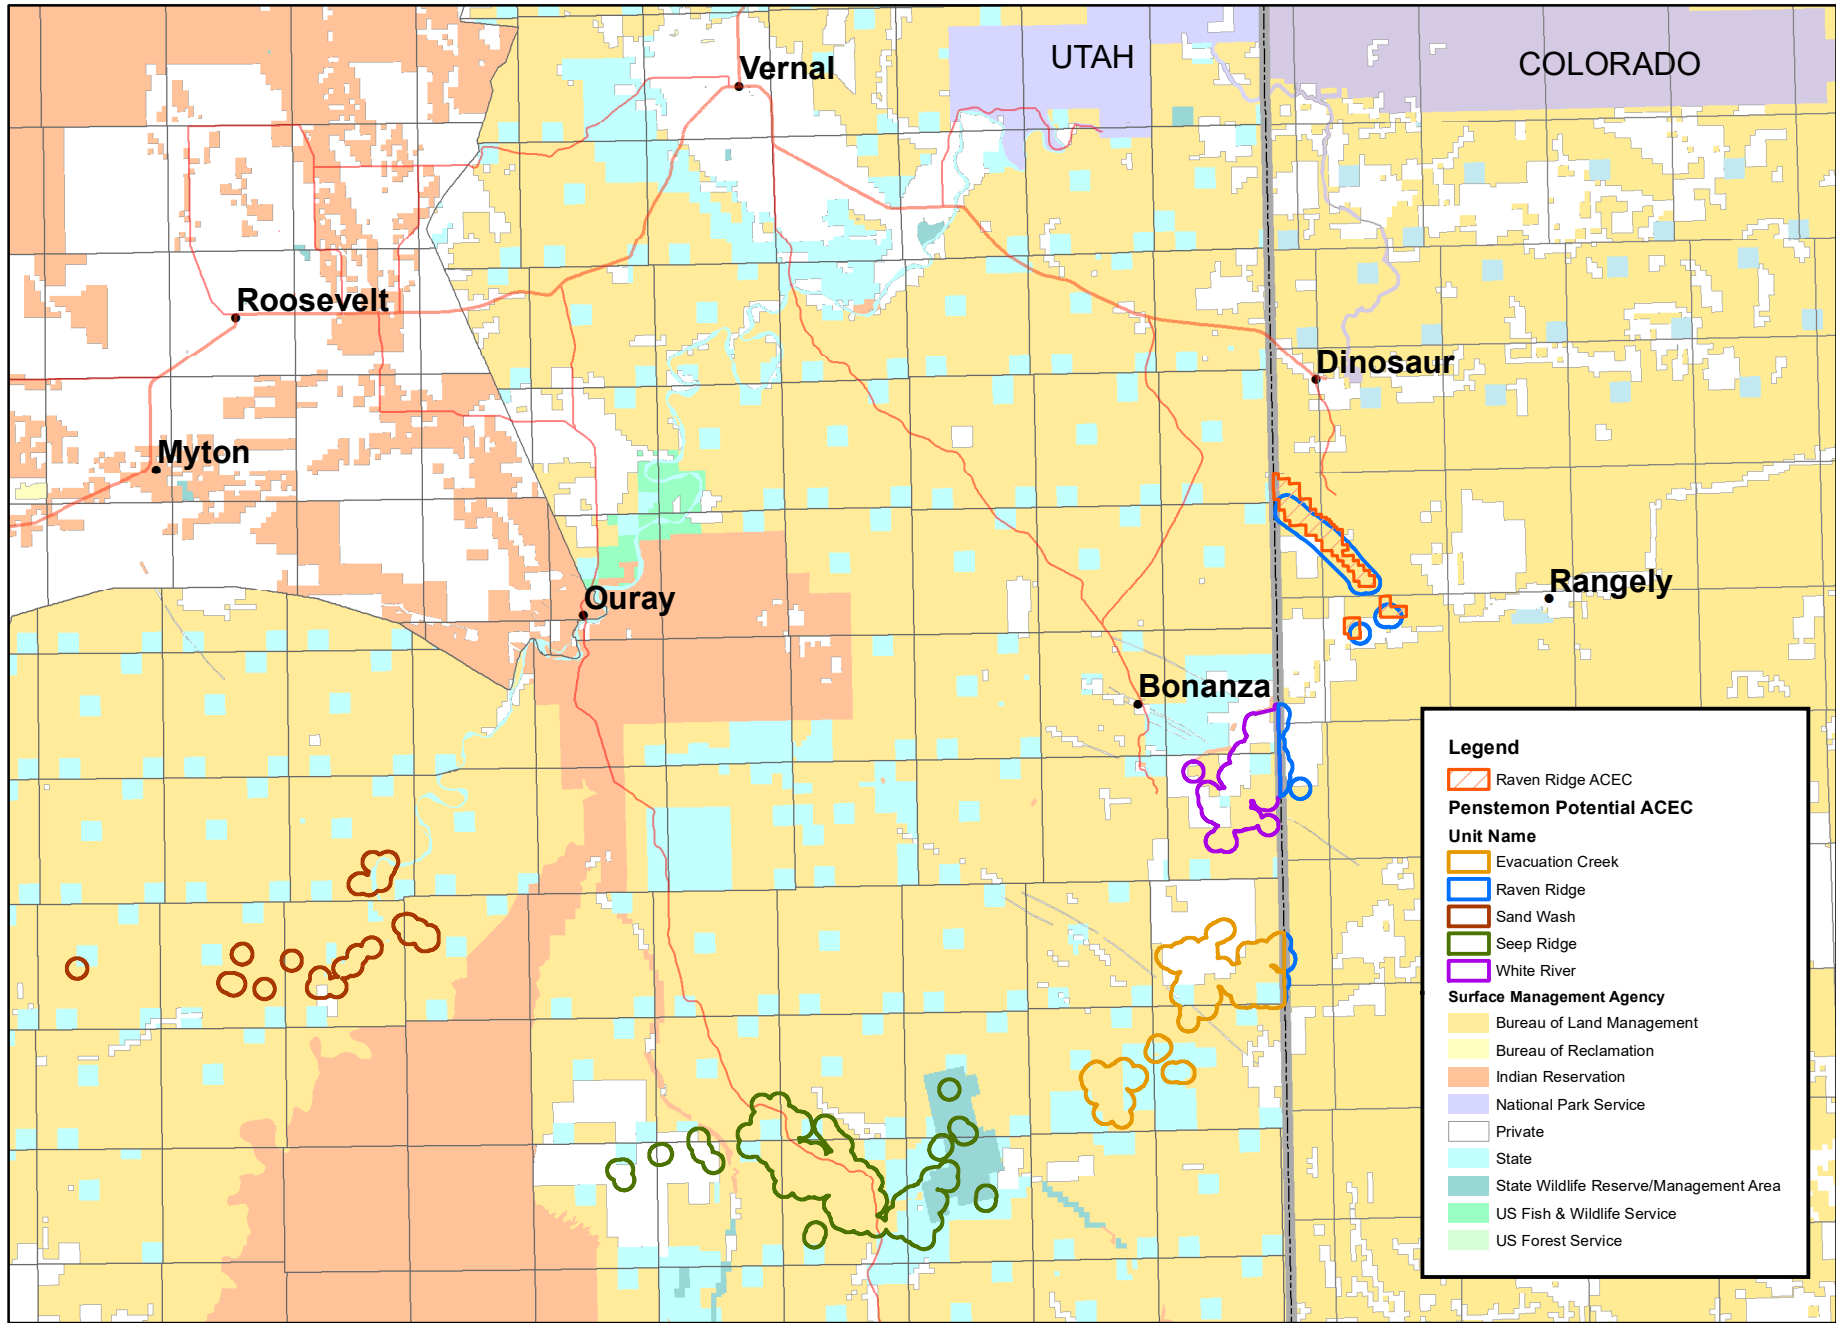

Penstemon Critical Habitat/ACEC Nomination

Legend

- Raven Ridge ACEC
- **Penstemon Potential ACEC**
- **Unit Name**
- Evacuation Creek
- Raven Ridge
- Sand Wash
- Seep Ridge
- White River
- **Surface Management Agency**
- Bureau of Land Management
- Bureau of Reclamation
- Indian Reservation
- National Park Service
- Private
- State
- State Wildlife Reserve/Management Area
- US Fish & Wildlife Service
- US Forest Service