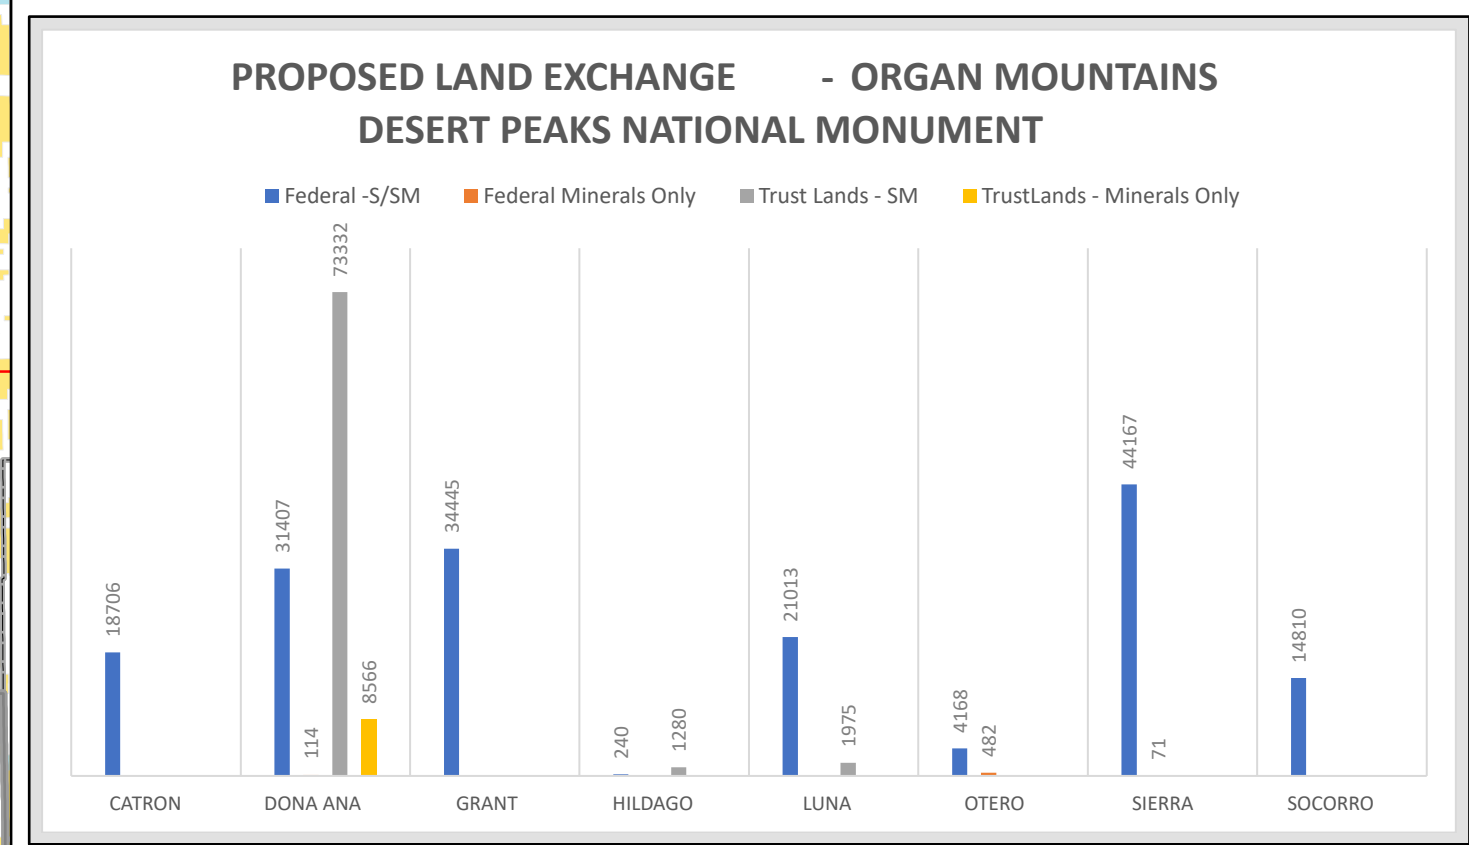

Proposed State Land Exchange Organ Mountains - Desert Peaks National Monument Federal Selected and Offered New Mexico State Trust Lands

Legend

Federal Lands Selected by NMSLO	Surface Ownership
 Surface and Minerals; Surface Only	 Bureau of Land Management
 Minerals Only	 Bureau of Reclamation
New Mexico State Trust Lands	 Dept. of Agriculture
 Surface and Minerals	 Dept. of Defense
 Minerals Only	 Fish & Wildlife Service
	 Forest Service
	 National Park Service
	 Private
 Wilderness Areas	 State
 National Monuments	 State Game & Fish
 Counties	 State Park
 City Limits	 Tribal
	 Other State Authority (University)

No warranty is made by the Bureau of Land Management as to the accuracy, reliability, or completeness of these data for individual use or aggregate use with other data, or for purposes not intended by BLM. Spatial information may not meet National Map Accuracy Standards. This information may be updated without notification.