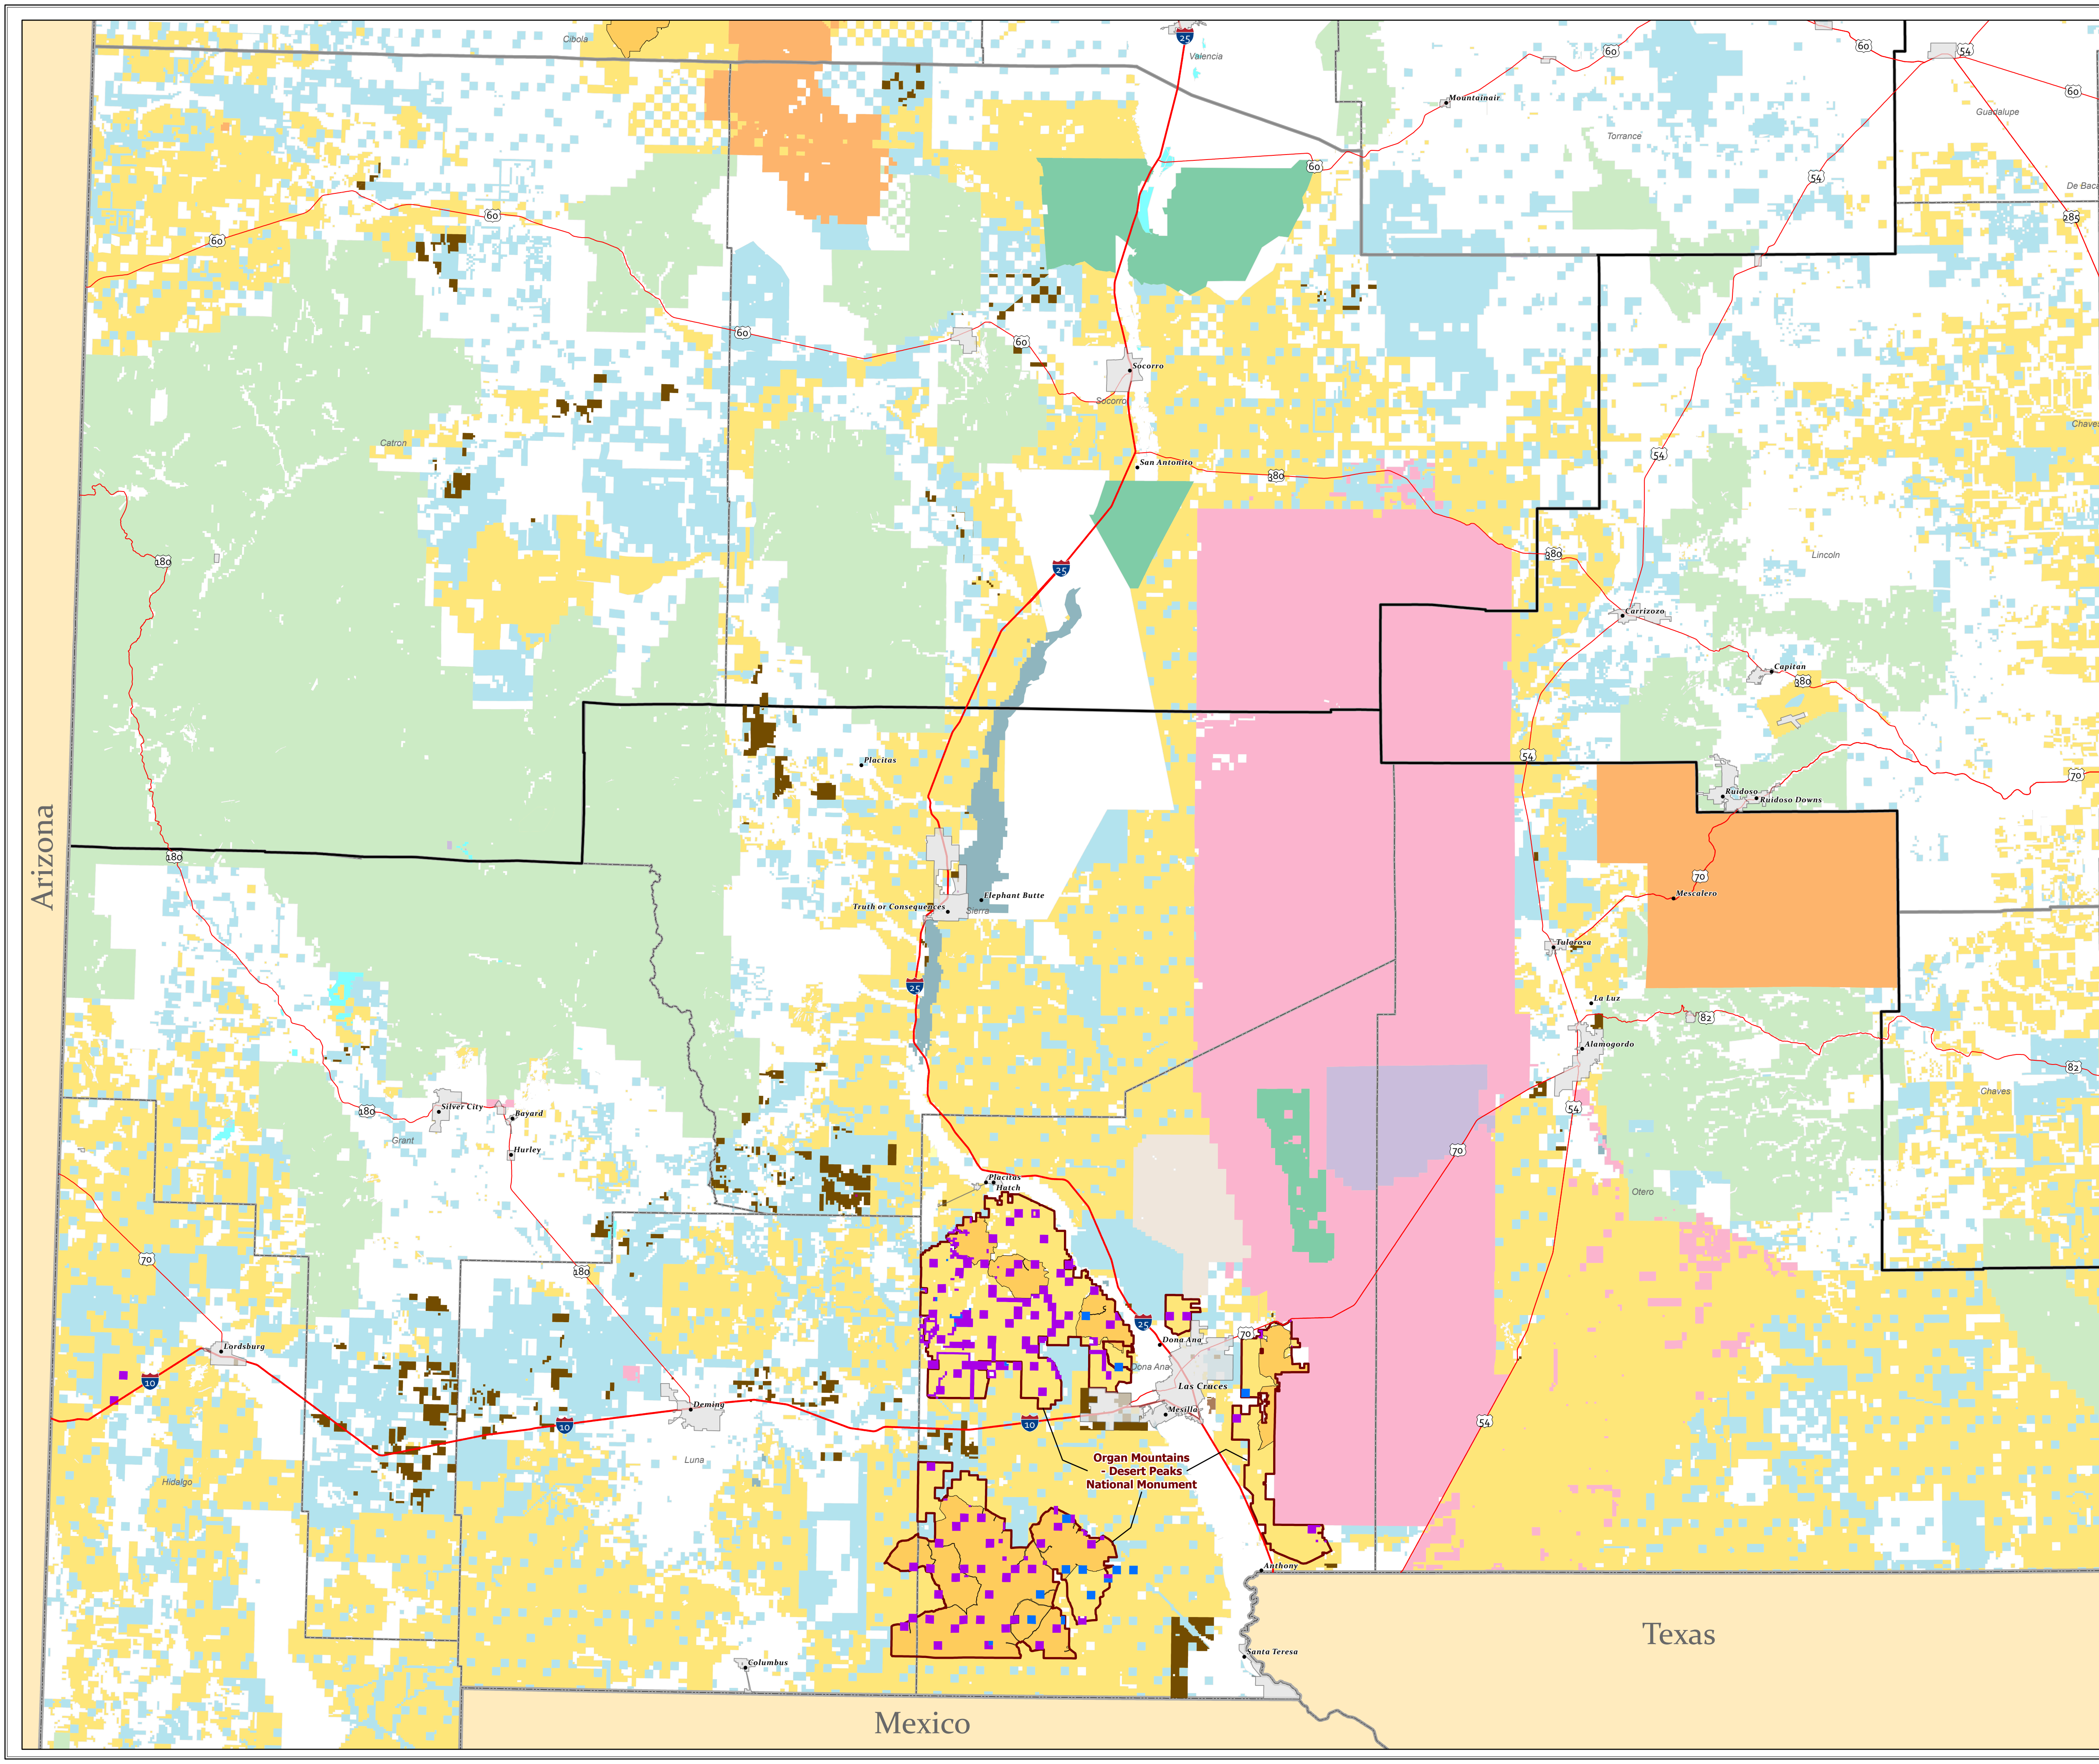

Proposed State Land Exchange Organ Mountains - Desert Peaks National Monument Federal Selected and Offered New Mexico State Trust Lands

Legend

Federal Lands Selected by NMSLO	Surface Ownership
 Surface and Minerals; Surface Only	 Bureau of Land Management
 Minerals Only	 Bureau of Reclamation
New Mexico State Trust Lands	 Dept. of Agriculture
 Surface and Minerals	 Dept. of Defense
 Minerals Only	 Fish & Wildlife Service
	 Forest Service
	 National Park Service
	 Private
 Wilderness Areas	 State
 National Monuments	 State Game & Fish
 Counties	 State Park
 City Limits	 Tribal
	 Other State Authority (University)

No warranty is made by the Bureau of Land Management as to the accuracy, reliability, or completeness of these data for individual use or aggregate use with other data, or for purposes not intended by BLM. Spatial information may not meet National Map Accuracy Standards. This information may be updated without notification.