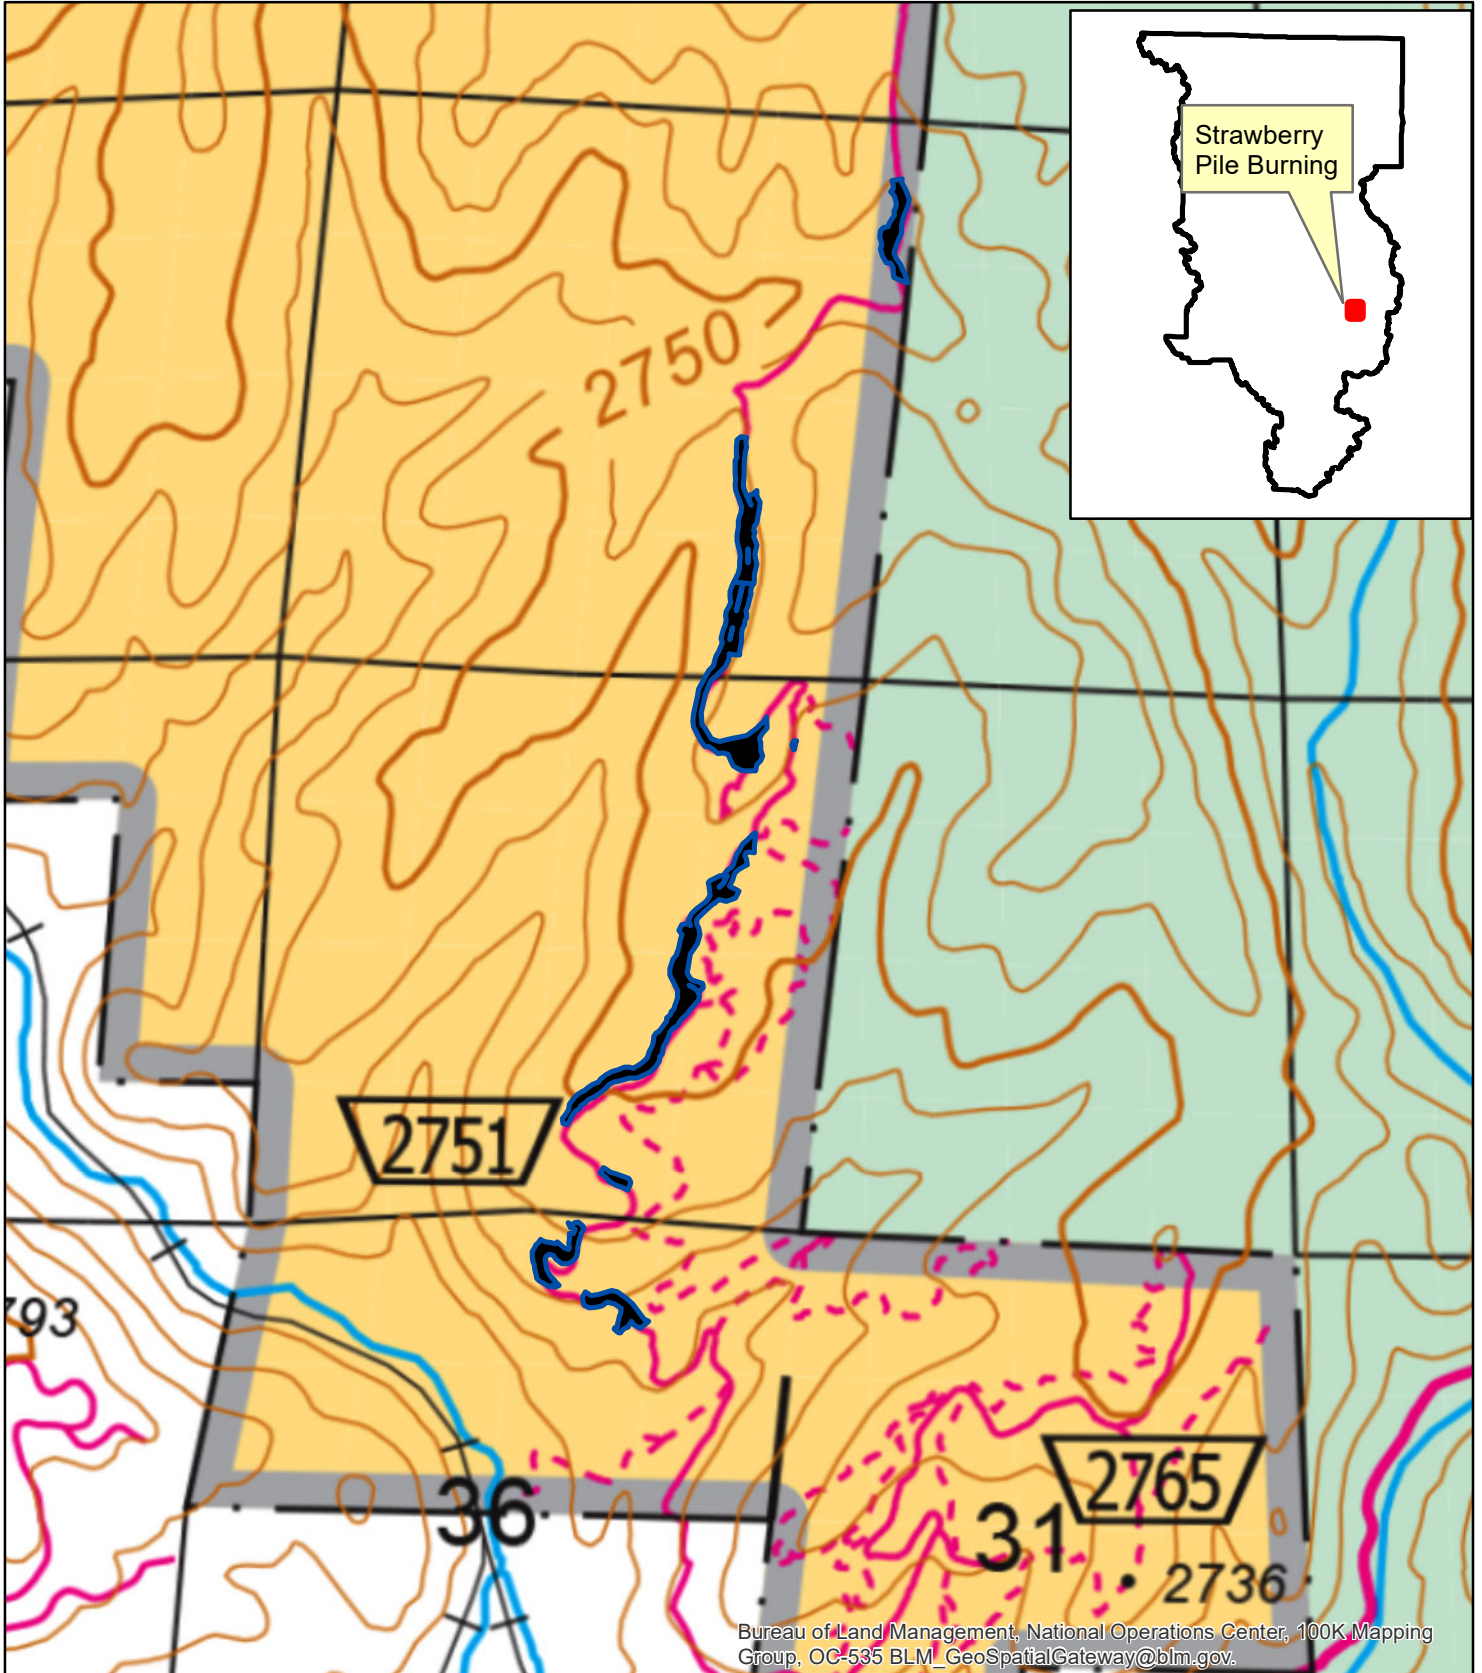

# Strawberry Pile Burns Fall, 2021

0 0.25 0.5  
Miles