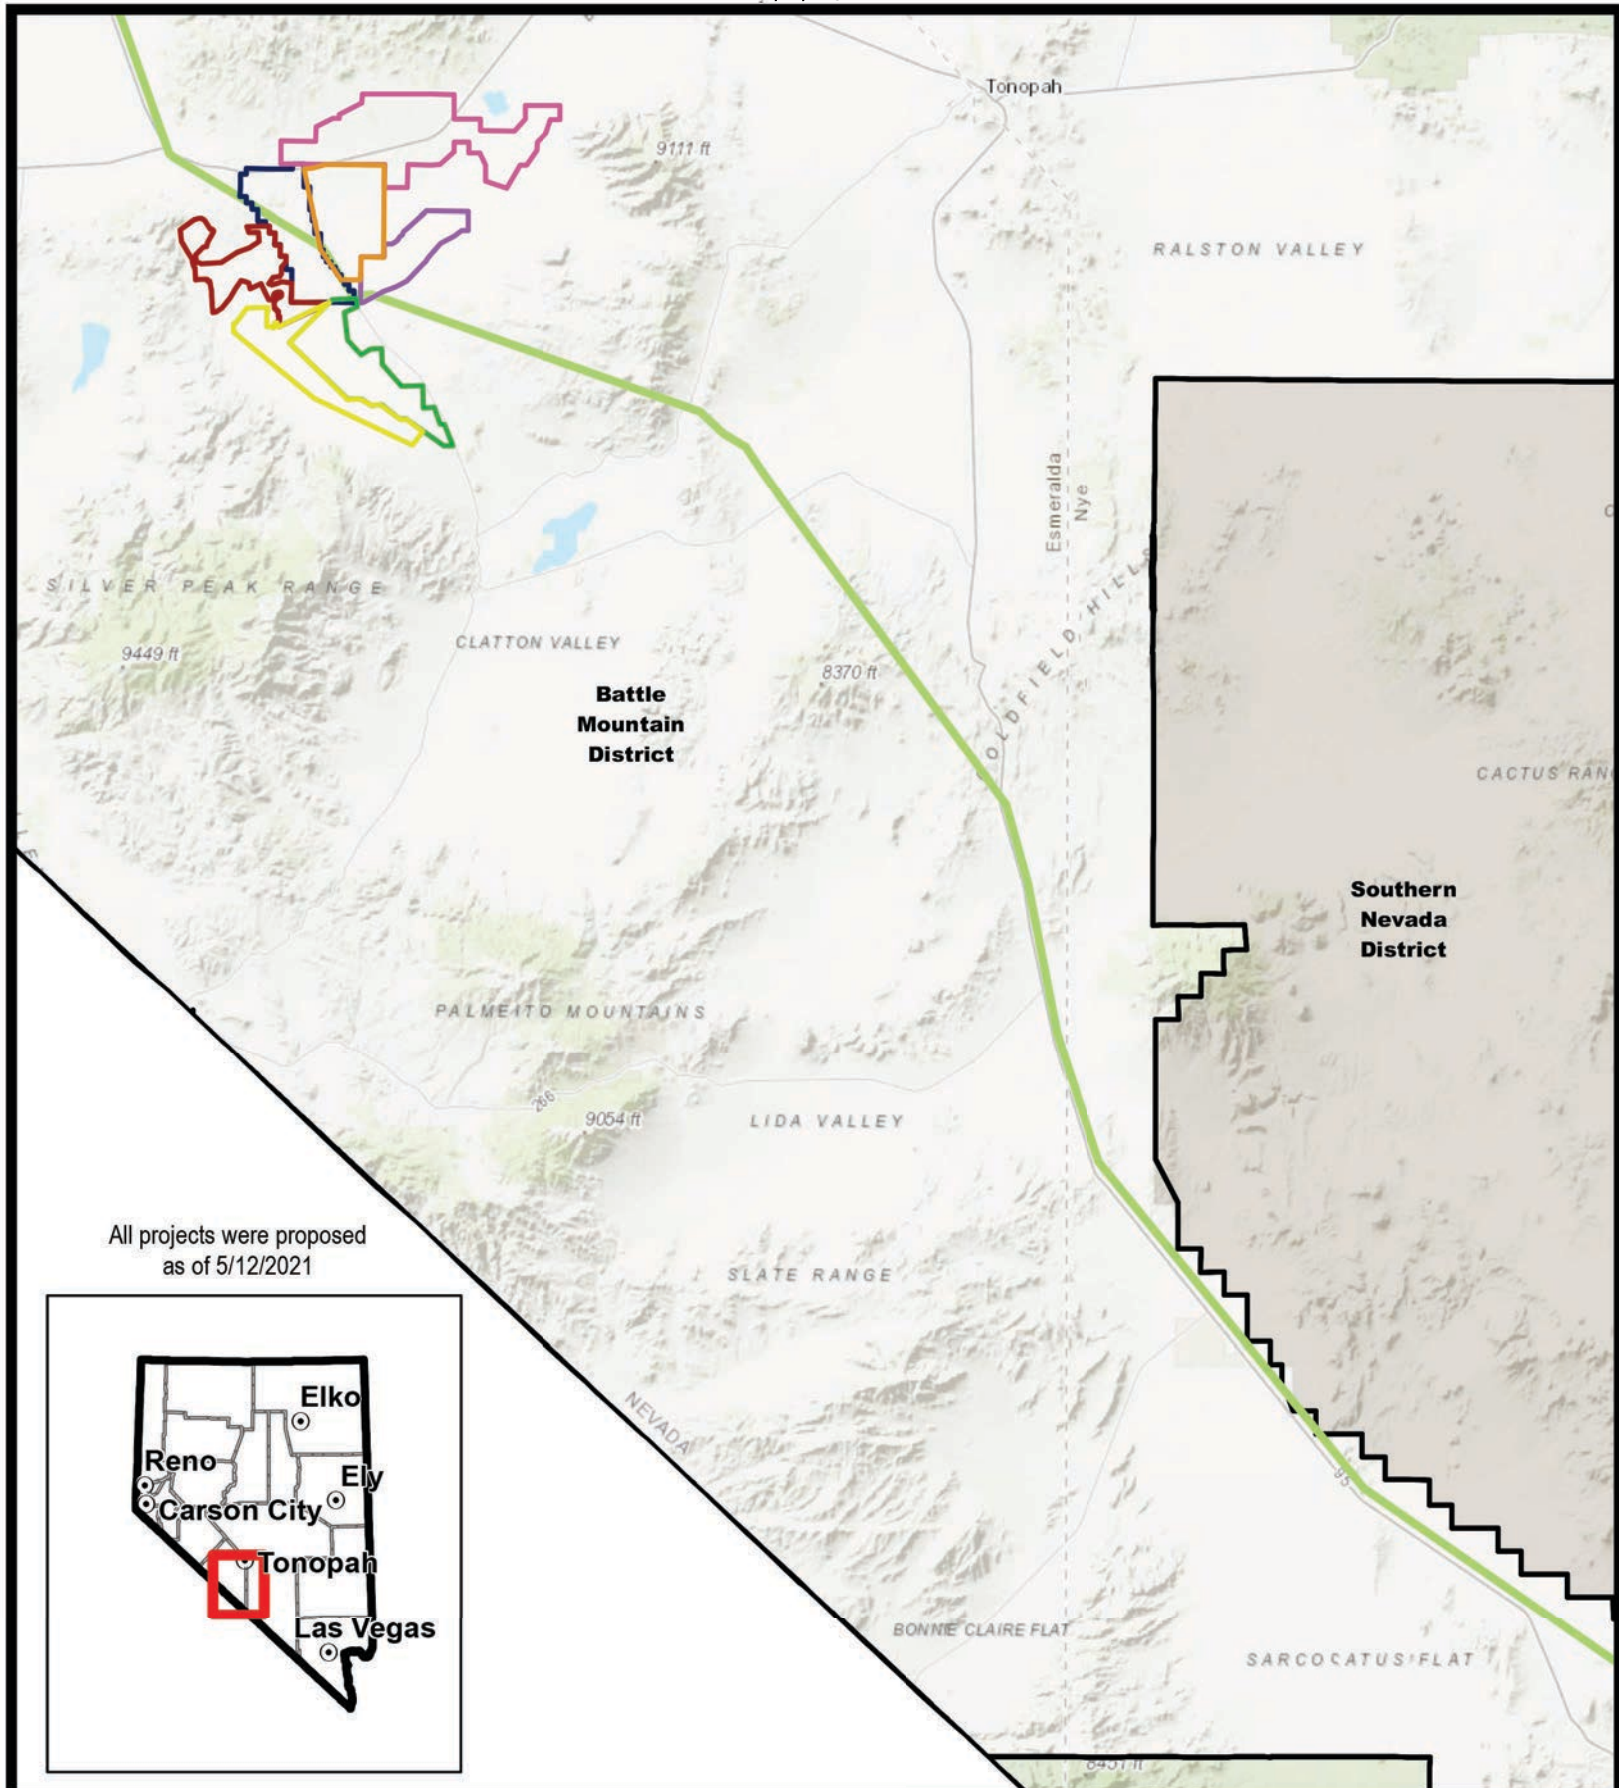

Proposed Solar Energy Projects near Esmeralda Substation

9/1/2021

All projects were proposed as of 5/12/2021