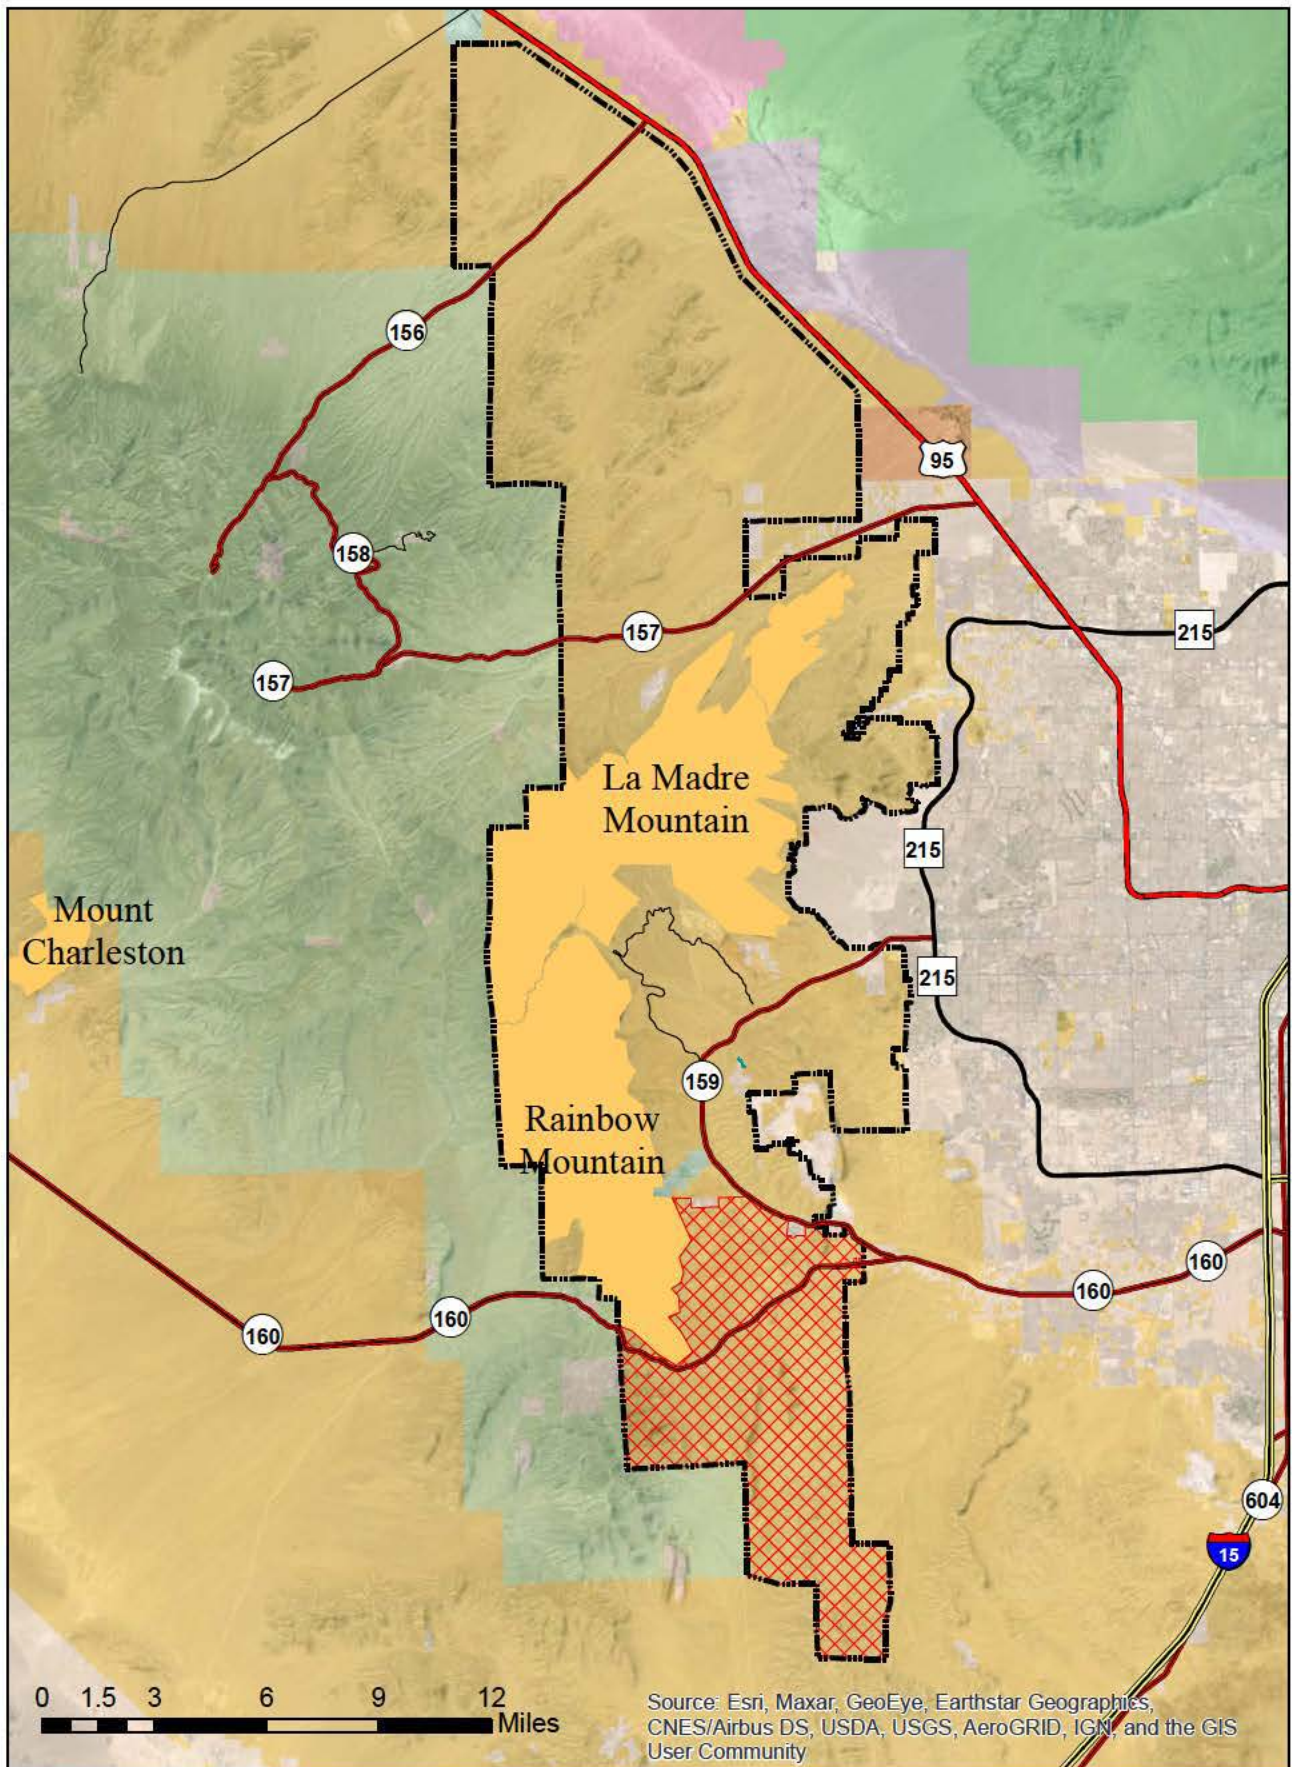

Red Rock Canyon National Conservation Area

Legend

- Red Rock Canyon National Conservation Area
- BLM Wilderness
- Cottonwood Valley Trail System RAMP