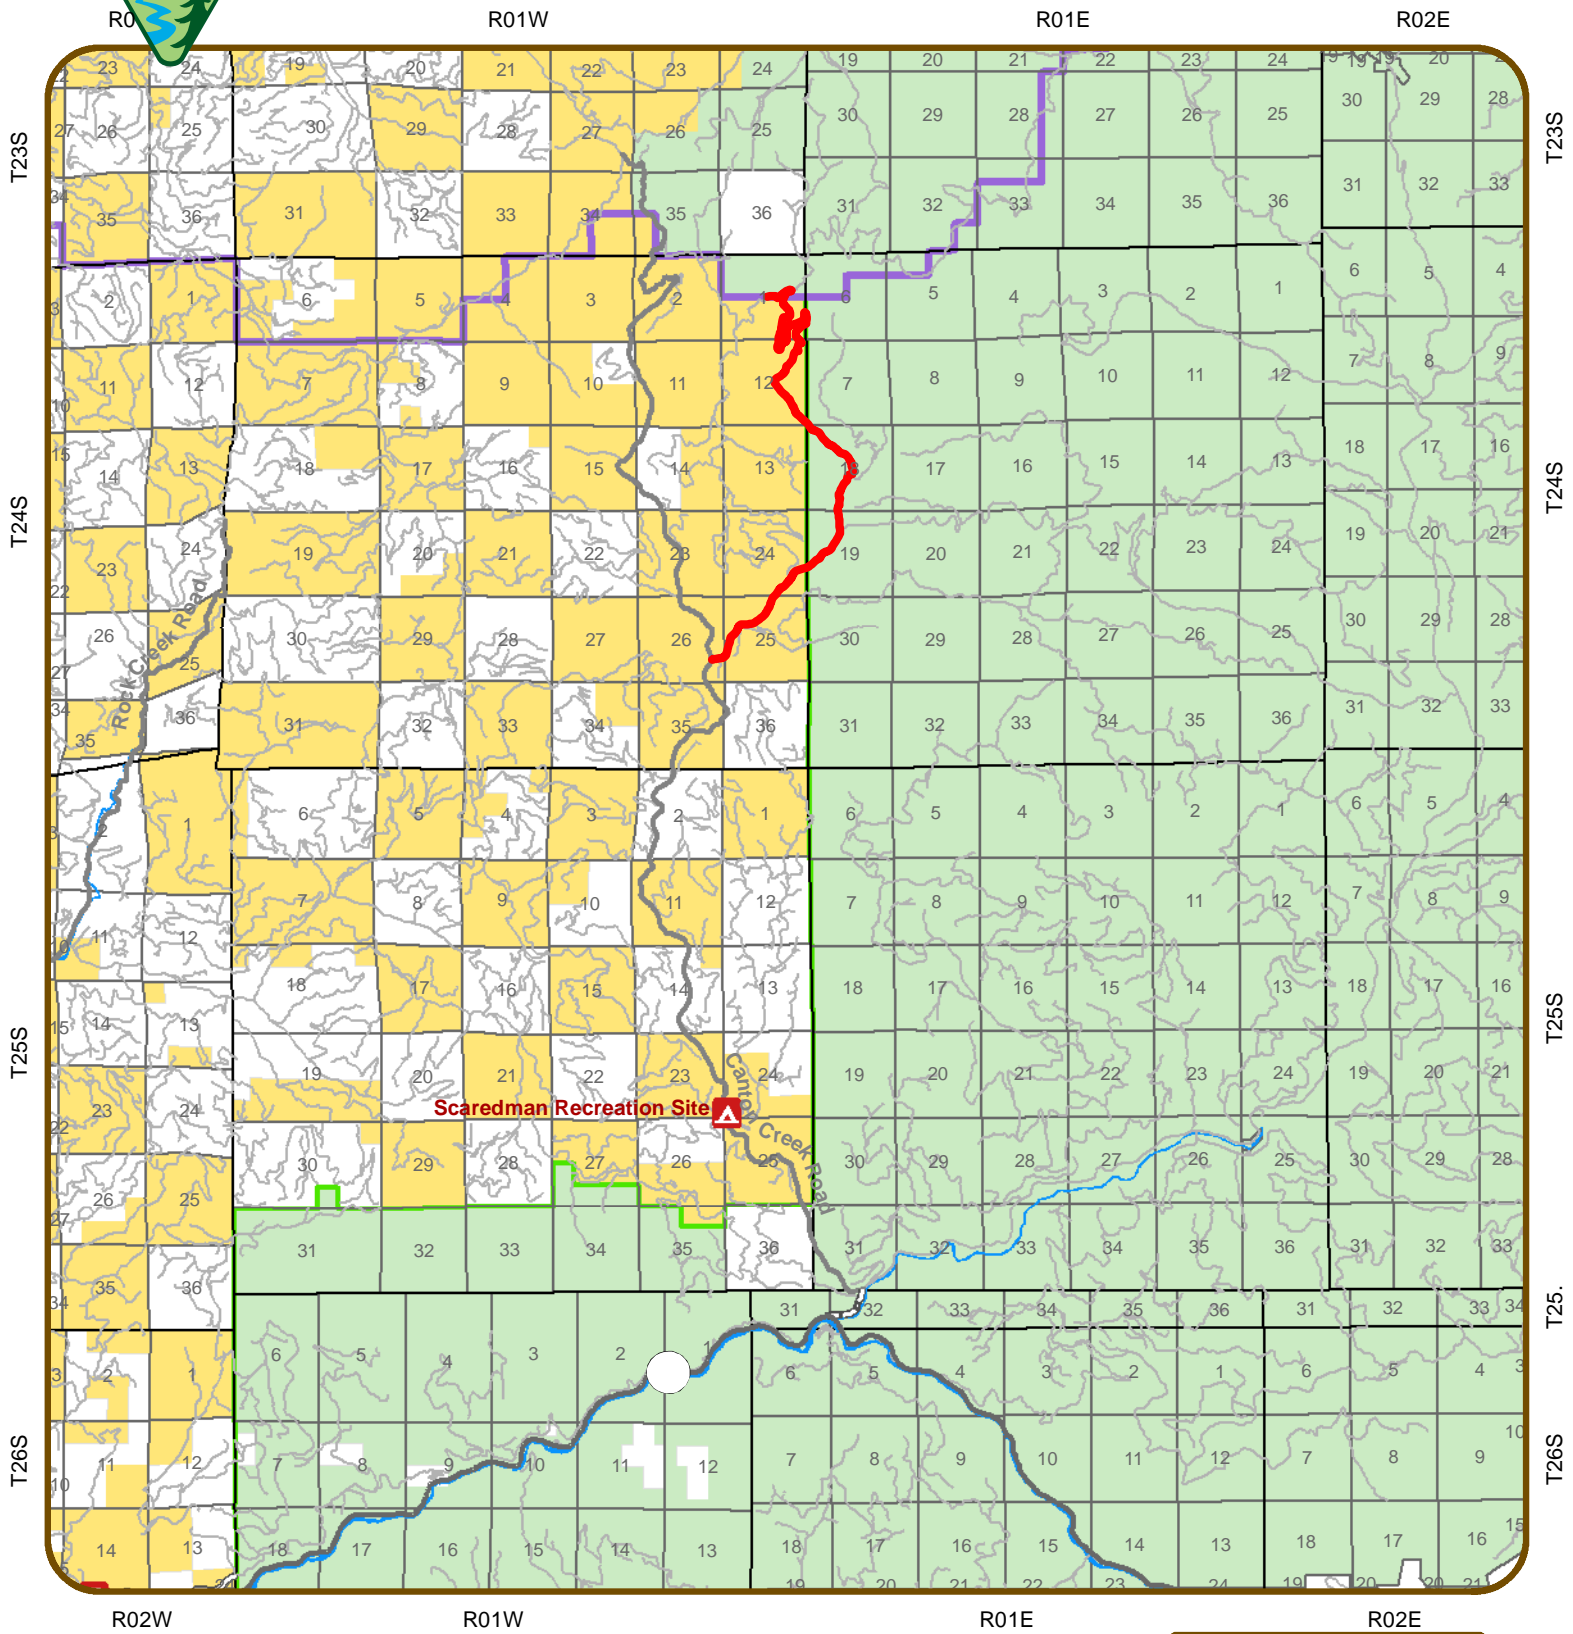

Rough Patch Complex Road Closure

Legend

- 24-1-26 Francis Crk Rd CLOSED
- District Area Boundary
- State Highway
- National Forest Boundary
- Bureau of Land Management
- County Road
- U.S. Forest Service
- Major Road
- Private/Unknown

Date: 8/5/2021

No warranty is made by the Bureau of Land Management as to the accuracy, reliability, or completeness of these data for individual or aggregate use with other data. Original data were compiled from various sources and may be updated without notification.