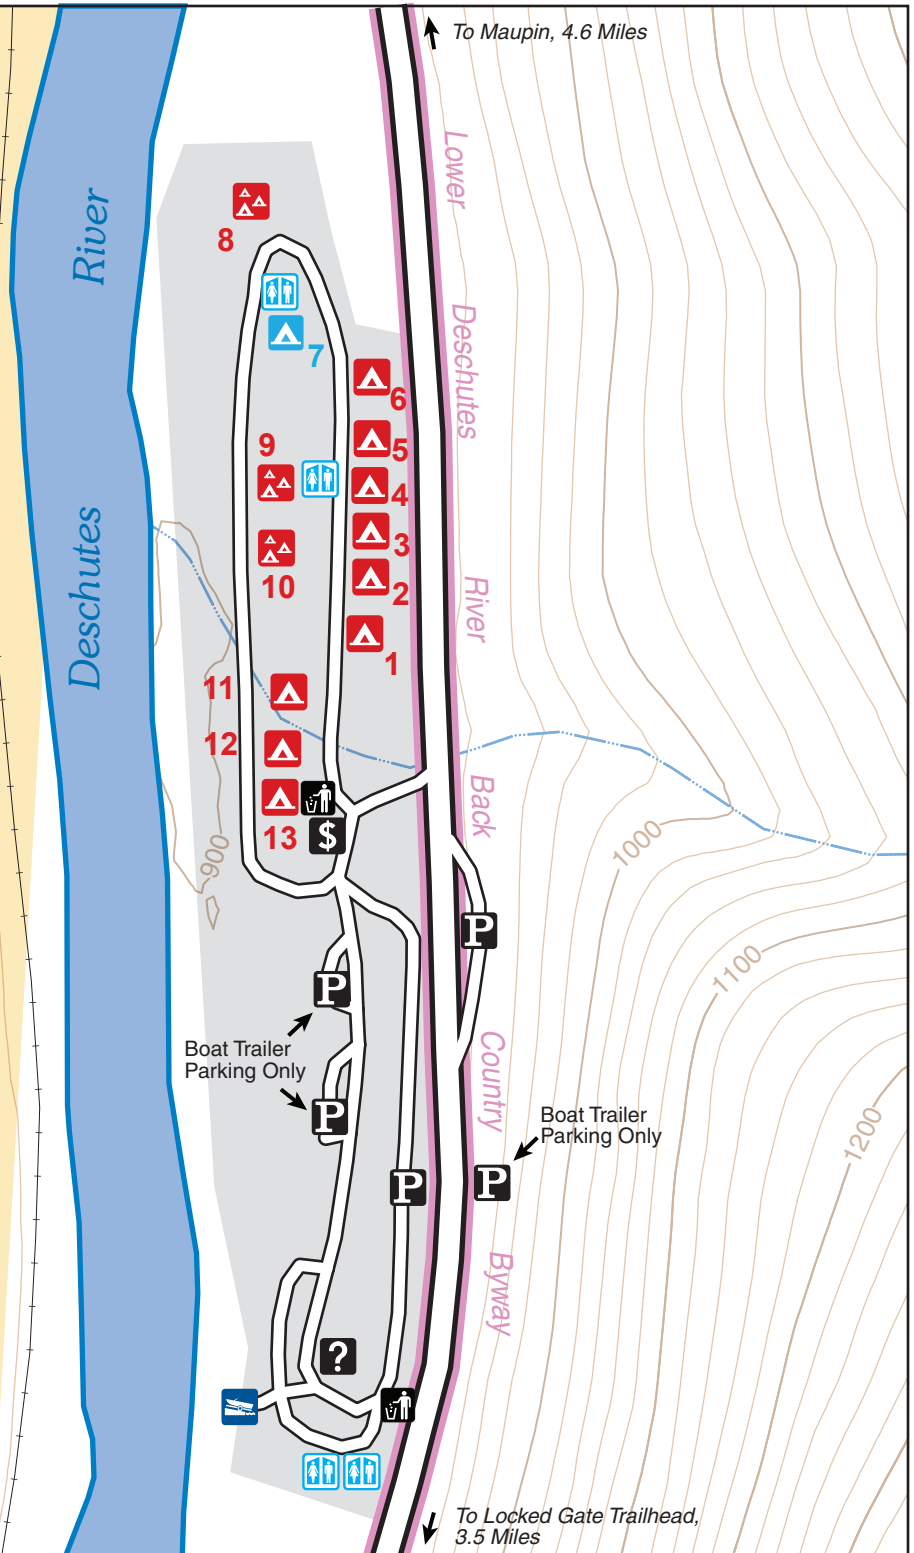

# HARPHAM FLAT CAMPGROUND

-  Fee Station
-  Campsite
-  Group Campsite
-  Seasonal Ranger Station

### LEGEND

-  Accessible Campsite
-  Accessible Restroom
-  Parking Area
-  Boat Launch
-  Refuse Container
-  Recreation Site Area
-  BLM
-  Private
-  Railroad

No warranty is made by the Bureau of Land Management as to the accuracy, reliability, or completeness of these data for individual or aggregate use with other data. Original data were compiled from various sources. This information may not meet National Map Accuracy Standards. This product was developed through digital means and may be updated without notification.

M00-00-21