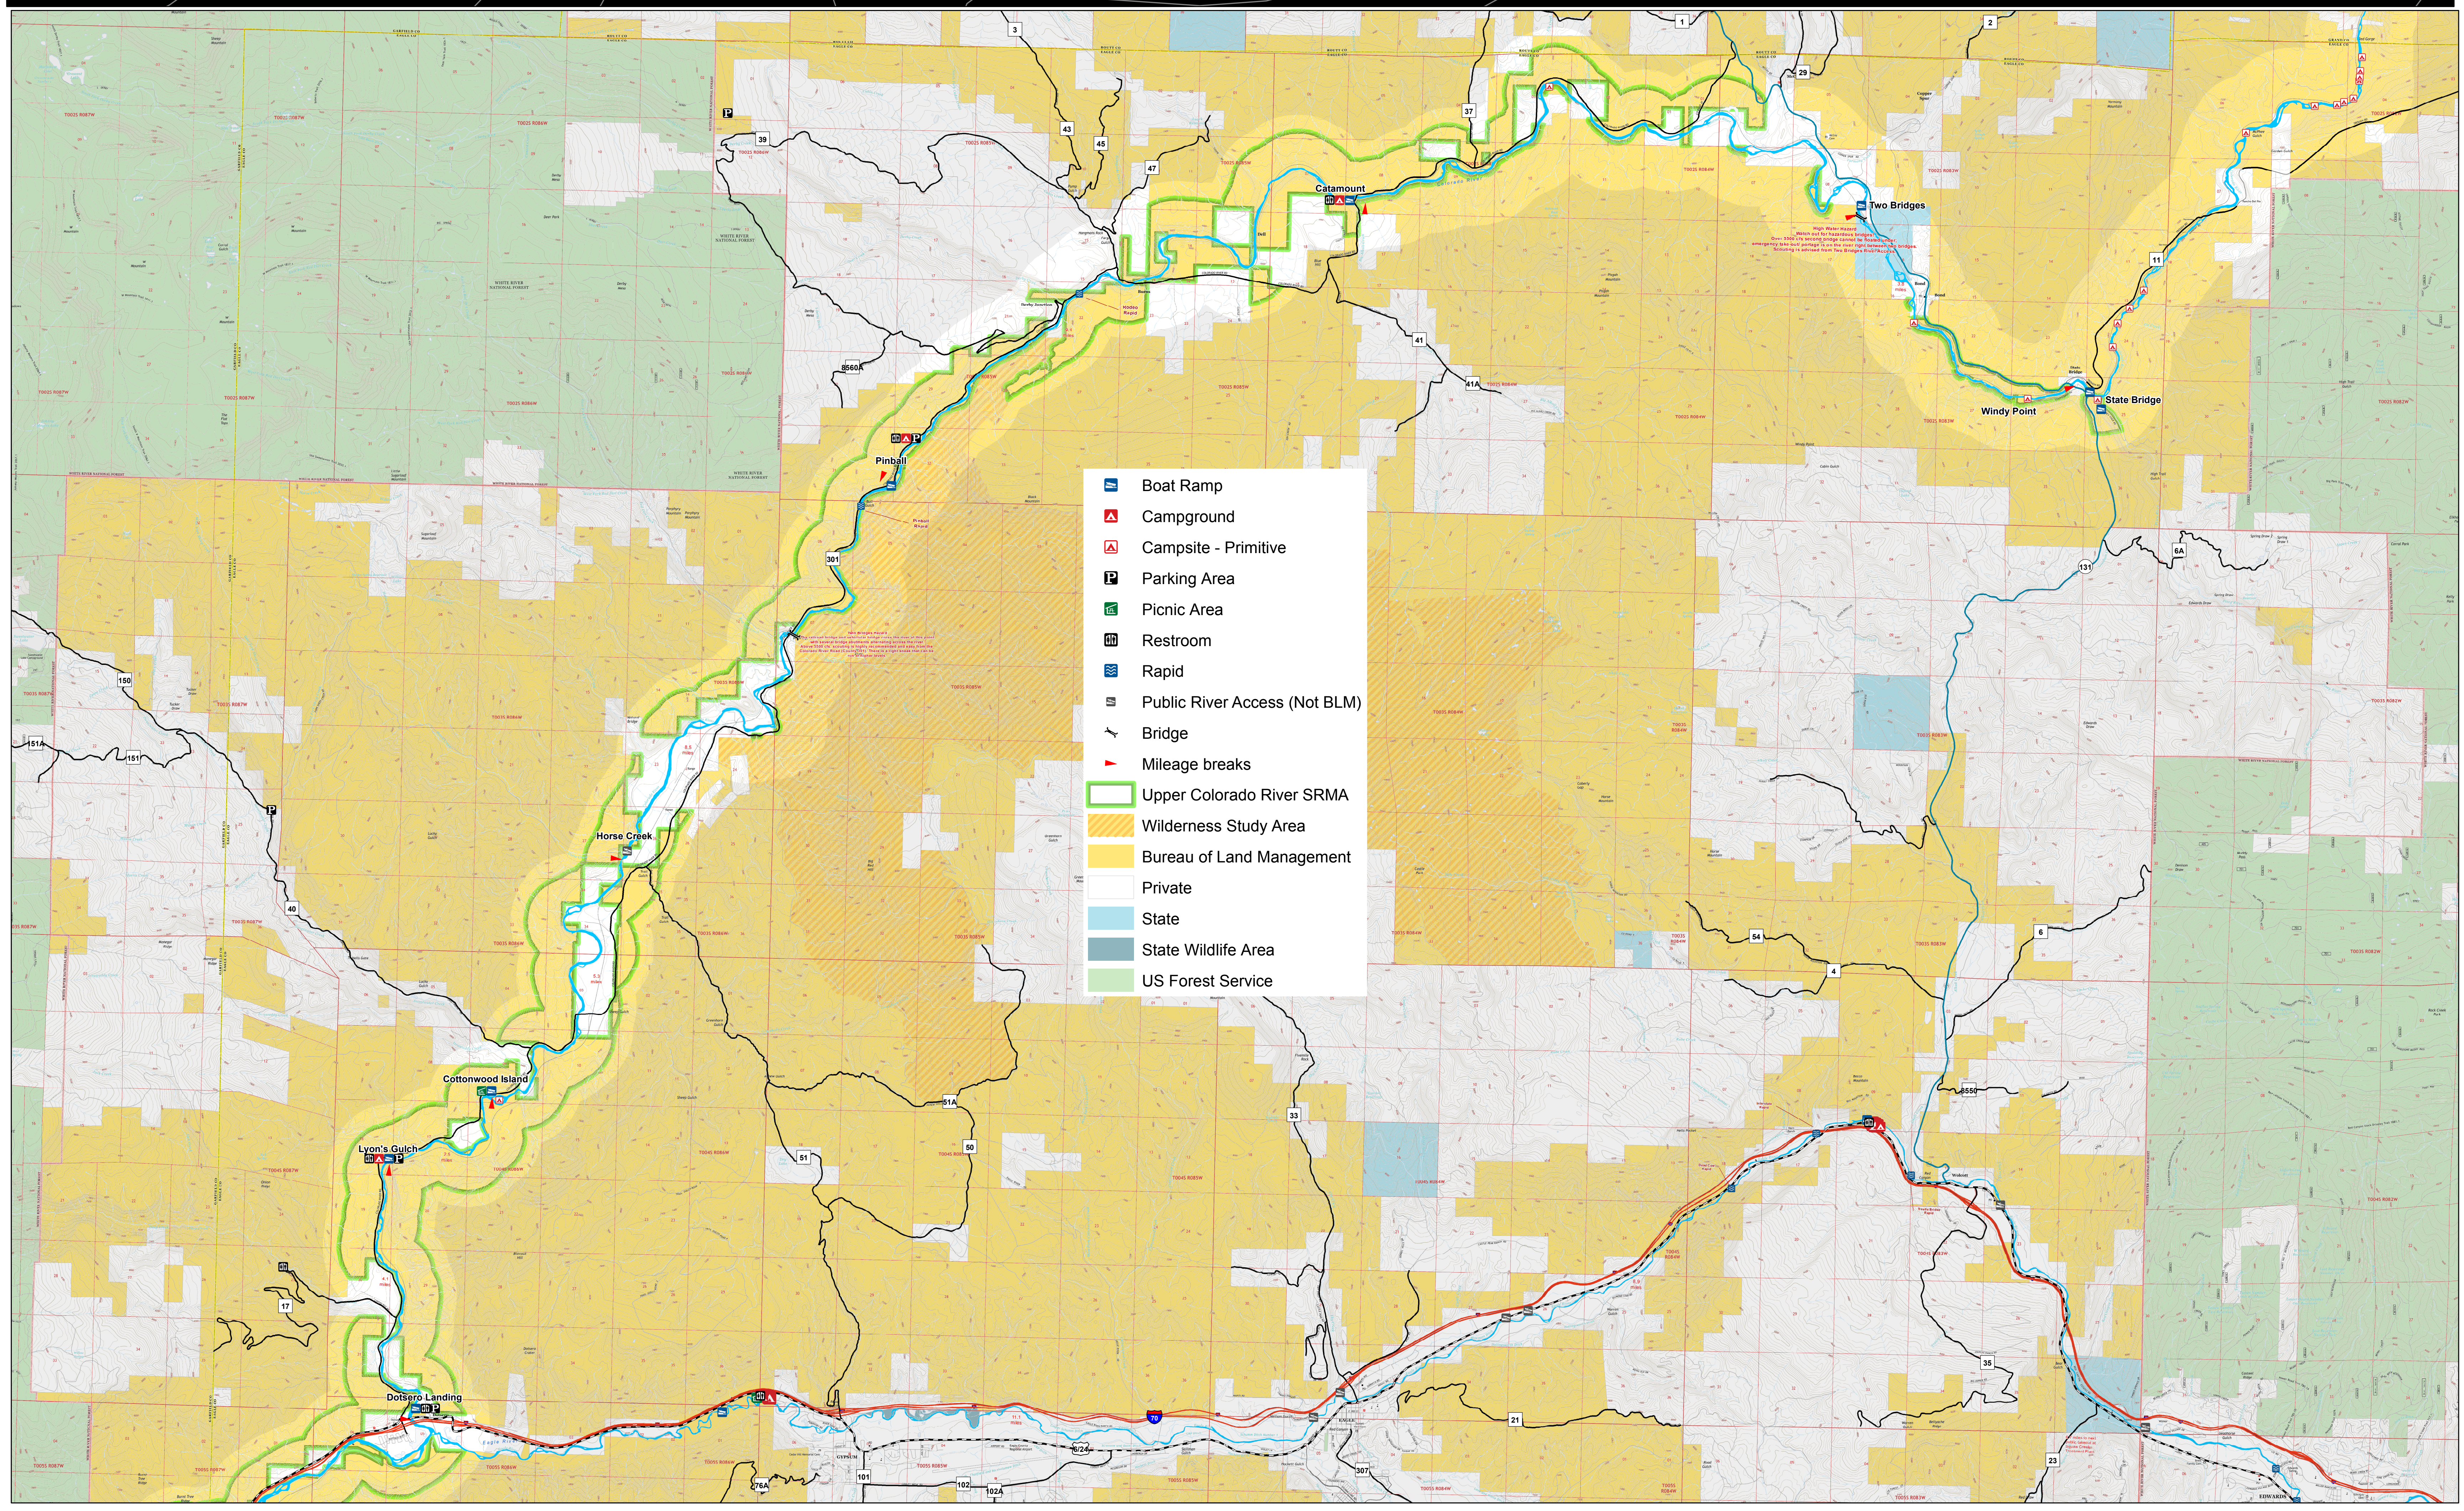

Upper Colorado River SRMA- Colorado River Valley Field Office

- Boat Ramp
- Campground
- Campsite - Primitive
- Parking Area
- Picnic Area
- Restroom
- Rapid
- Public River Access (Not BLM)
- Bridge
- Mileage breaks
- Upper Colorado River SRMA
- Wilderness Study Area
- Bureau of Land Management
- Private
- State
- State Wildlife Area
- US Forest Service