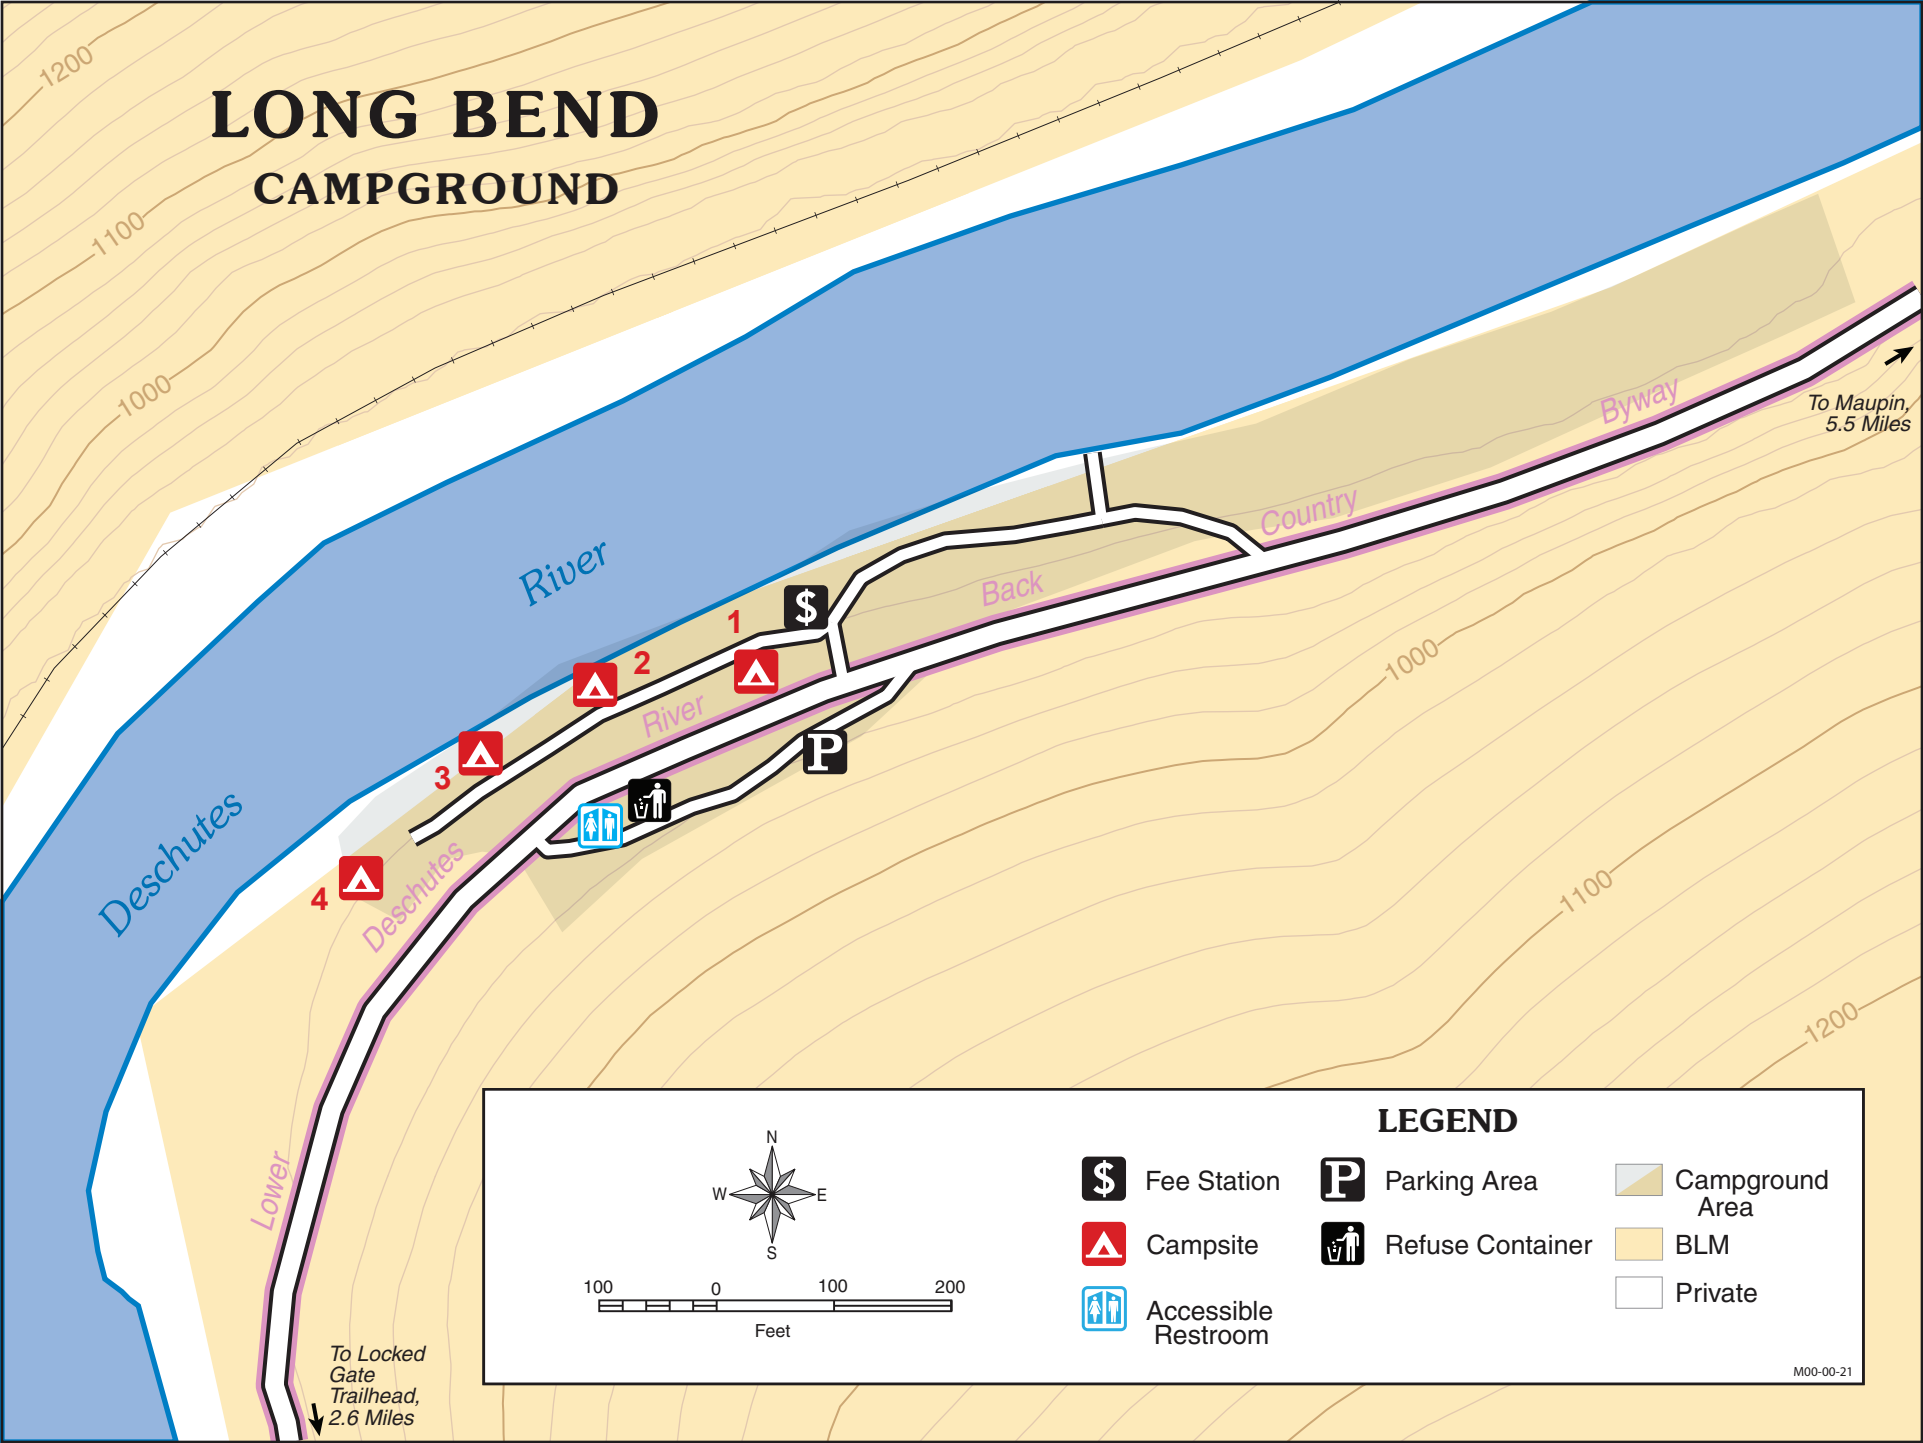

LONG BEND CAMPGROUND

LEGEND

Fee Station	Parking Area	Campground Area
Campsite	Refuse Container	BLM
Accessible Restroom	Private	

100 0 100 200
Feet

To Locked Gate Trailhead, 2.6 Miles

To Maupin, 5.5 Miles

M00-00-21