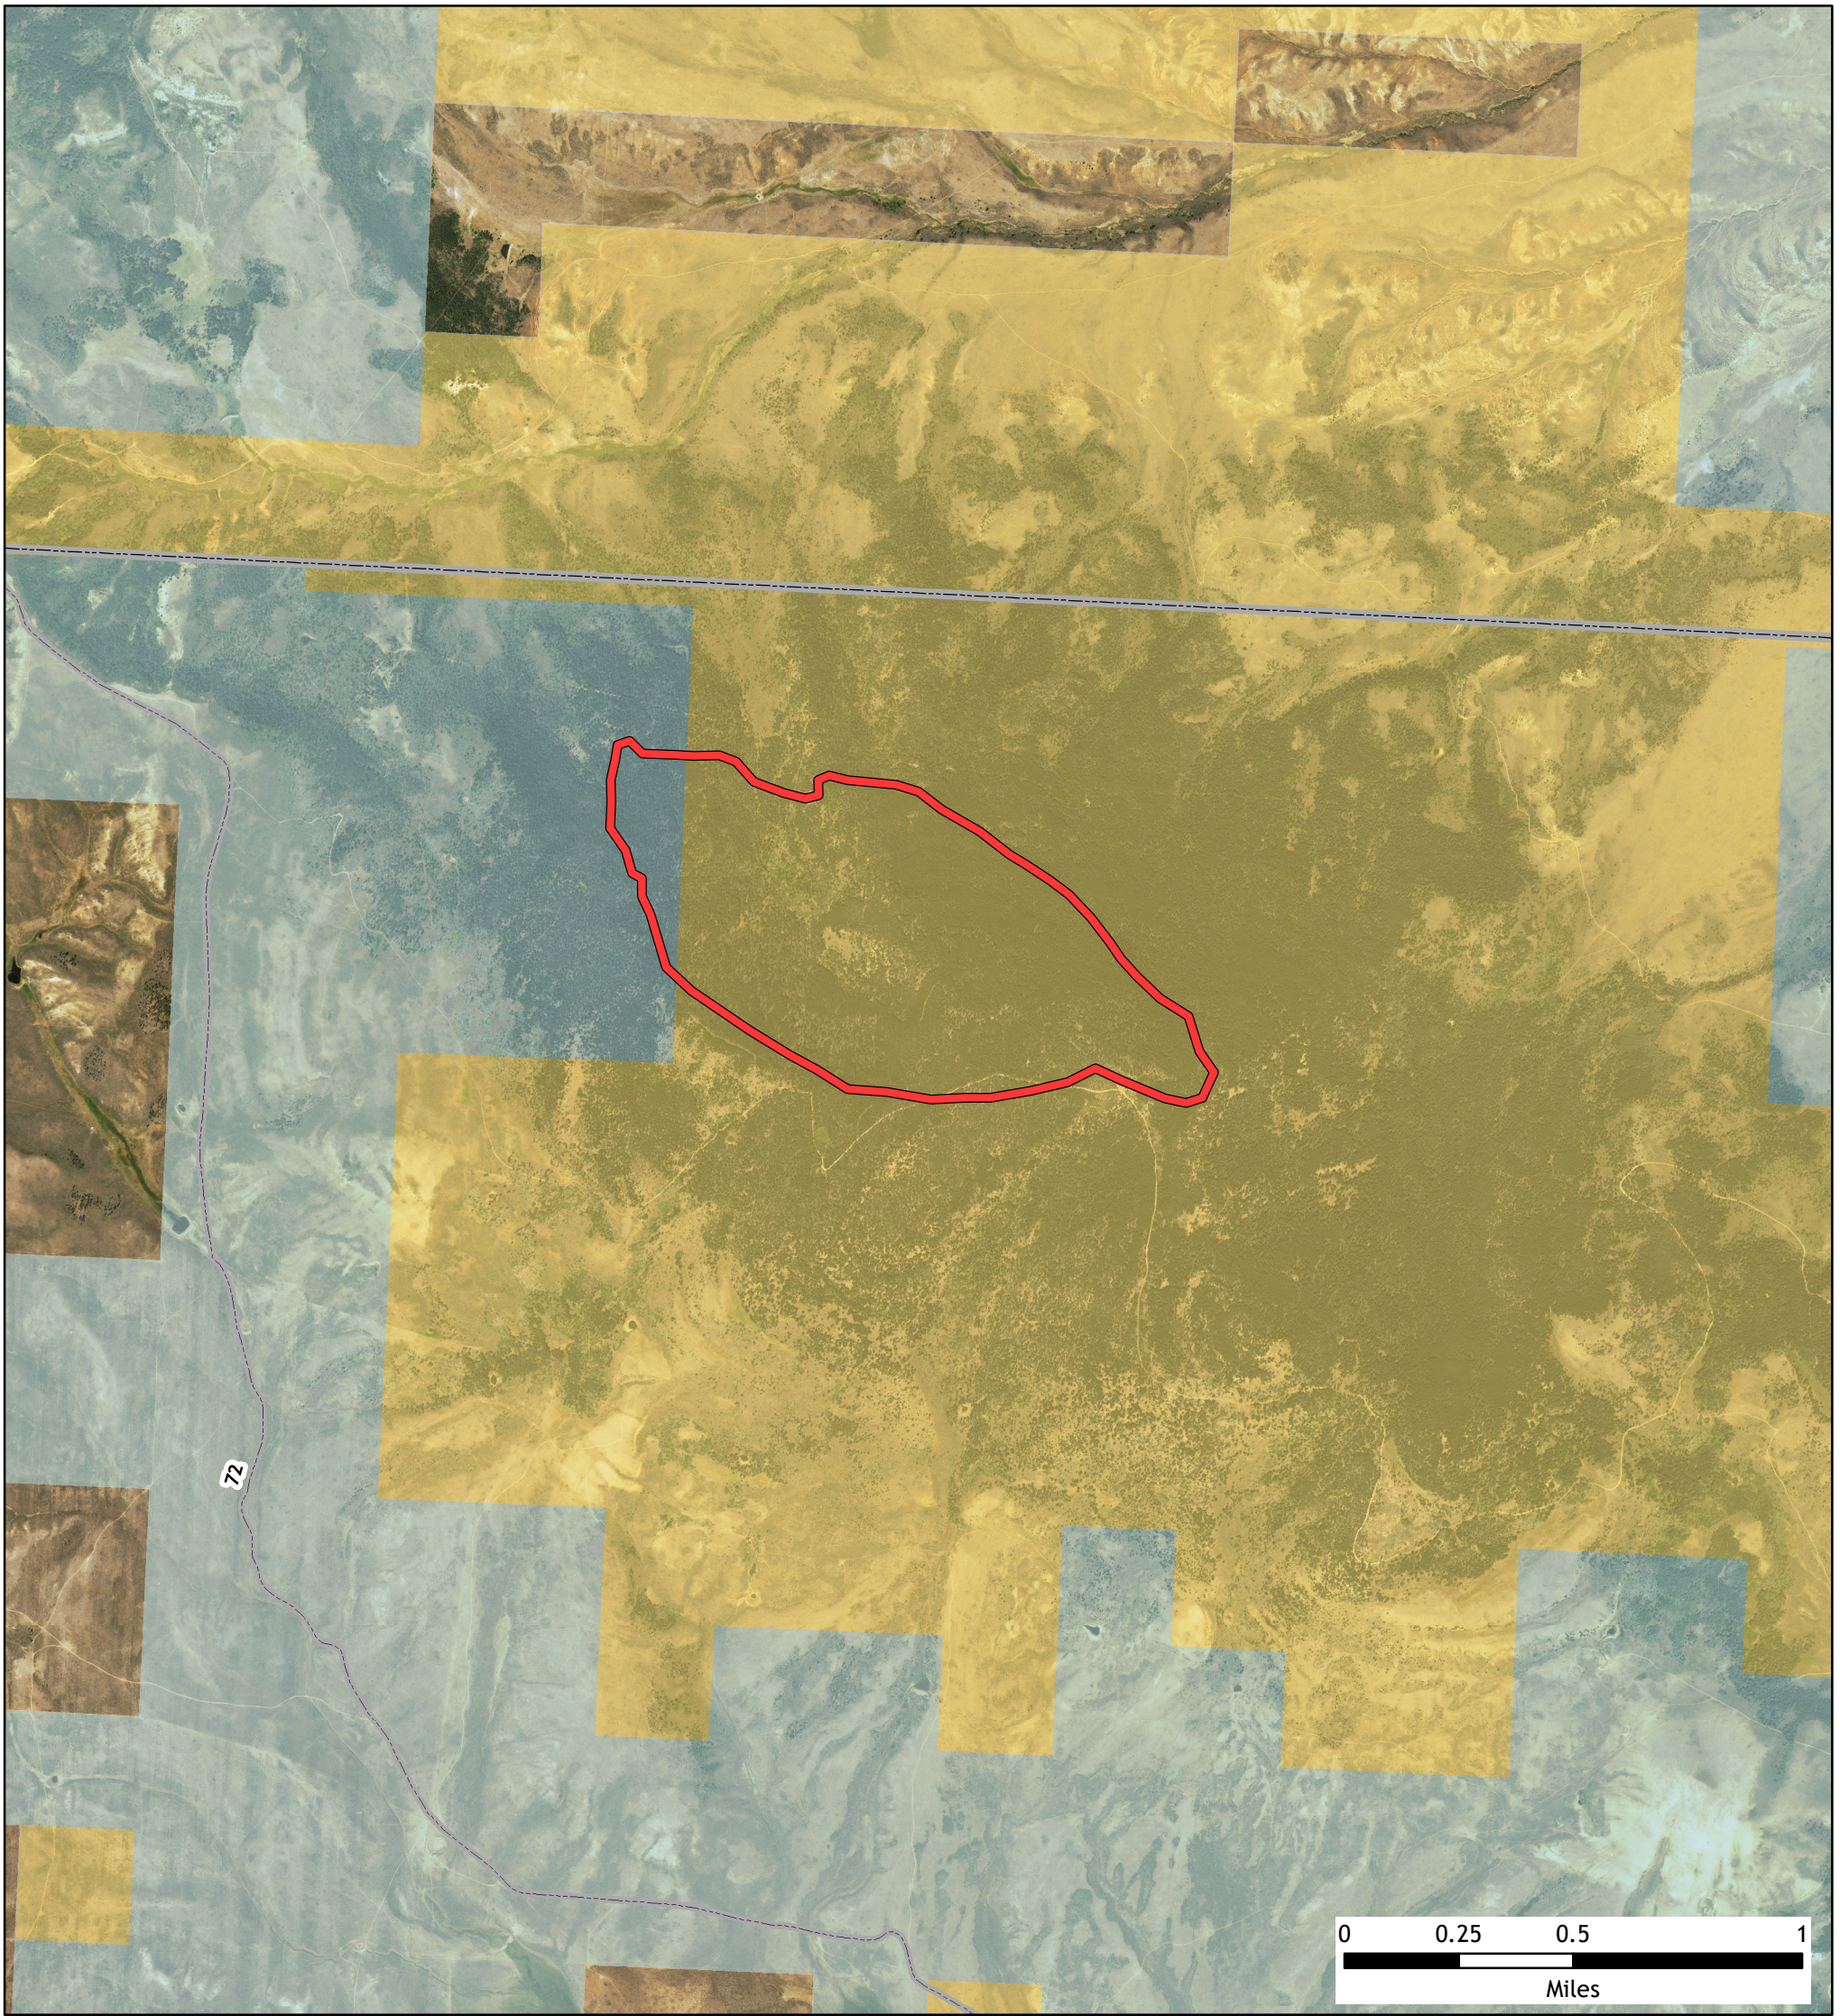

West Fire
CO-LSD-000192
T12N R103W
397.38 Acres

-  West Fire (06/20/21 1430)
- Surface Management Status**
 -  Bureau of Land Management
 -  Private
 -  State

364.31 BLM
33.07 State
397.38 Total Acres