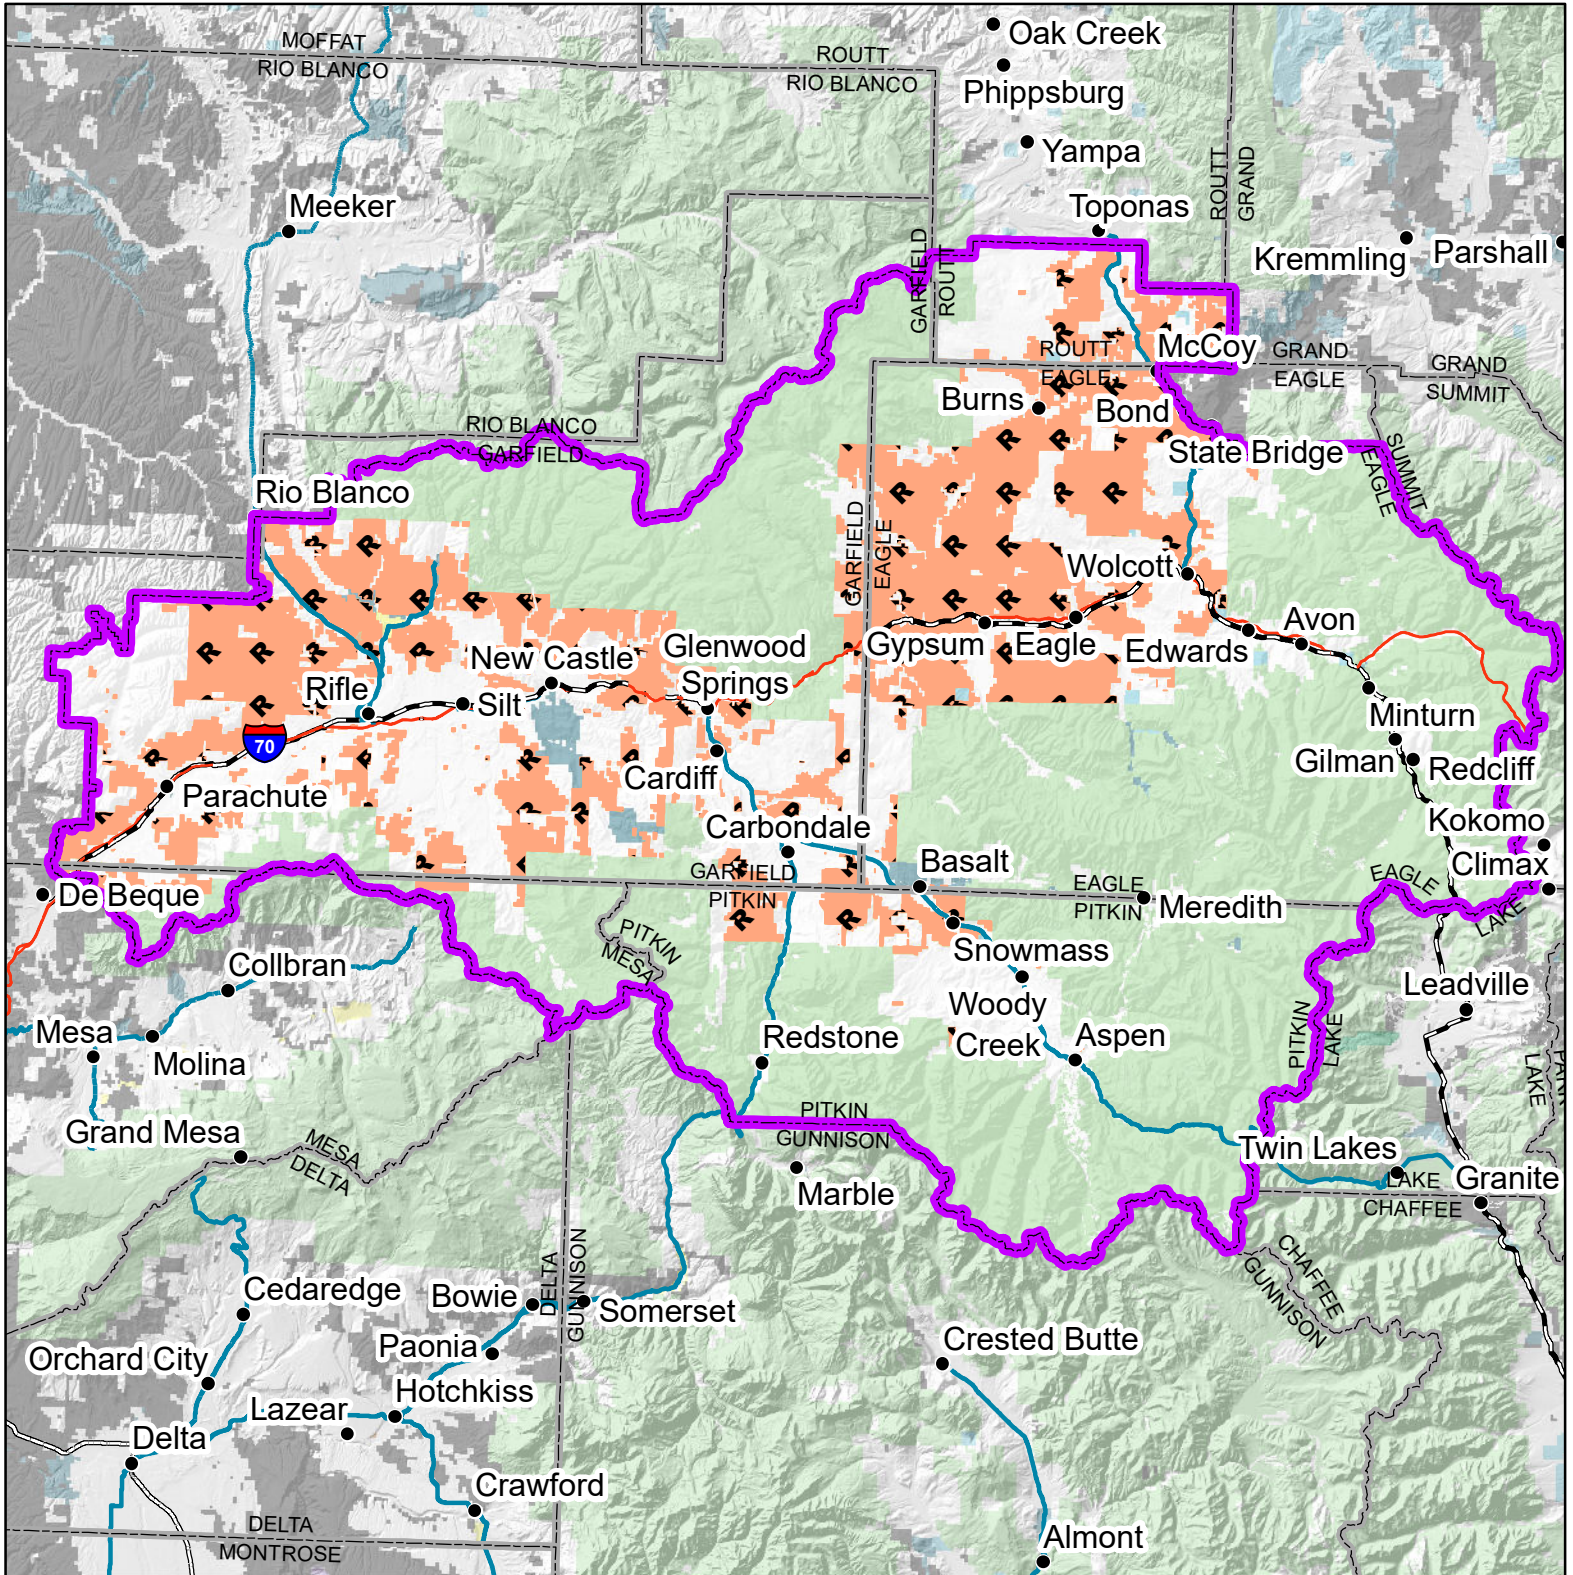

Colorado River Valley Field Office

Legend

- |  |                                    |  |                           |
|--|------------------------------------|--|---------------------------|
|  | Colorado River Valley Field Office |  | Other Federal             |
|  | County Boundaries                  |  | Private                   |
|  | BLM Stage 2 Fire Restrictions      |  | State                     |
|  | Bureau of Land Management          |  | State Wildlife Area       |
|  | Bureau of Reclamation              |  | US Forest Service         |
|  |                                    |  | BLM Land outside of CRVFO |

No warranty is made by the Bureau of Land Management as to the accuracy, reliability, or completeness of these data for individual use or aggregate use with other data.