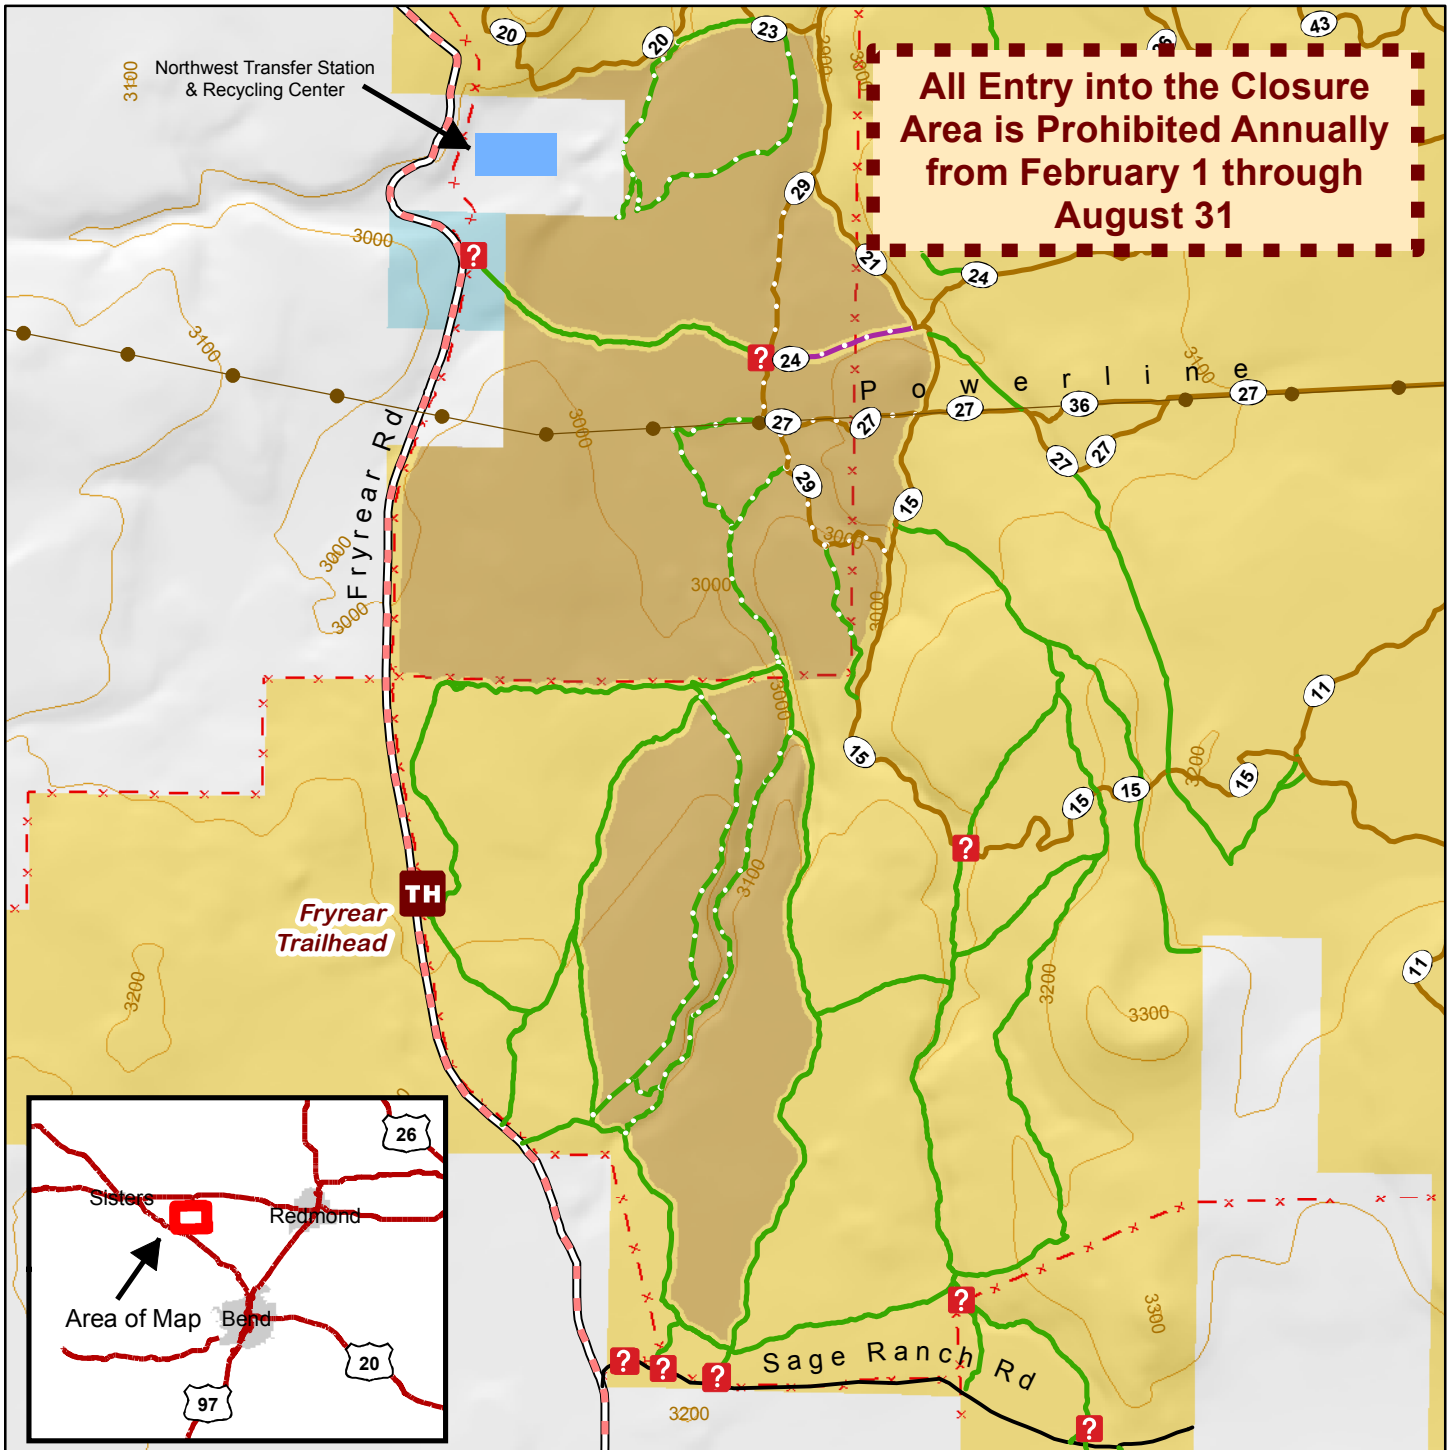

Fryrear Canyon

Seasonal Wildlife Closure Area (February 1 - August 31)

Seasonal Trails

- Non-Motorized Trail
- Motorized Trail
- Shared Use Trail; Open Seasonally to Motorized Use

Year-round Trails

- Non-Motorized Trail
- Motorized Trail

- Information
- Seasonal Wildlife Closure Area
- Fence
- Bureau of Land Management
- State
- Private/Unknown

U. S. DEPARTMENT OF THE INTERIOR
Bureau of Land Management
Prineville District

February 2019