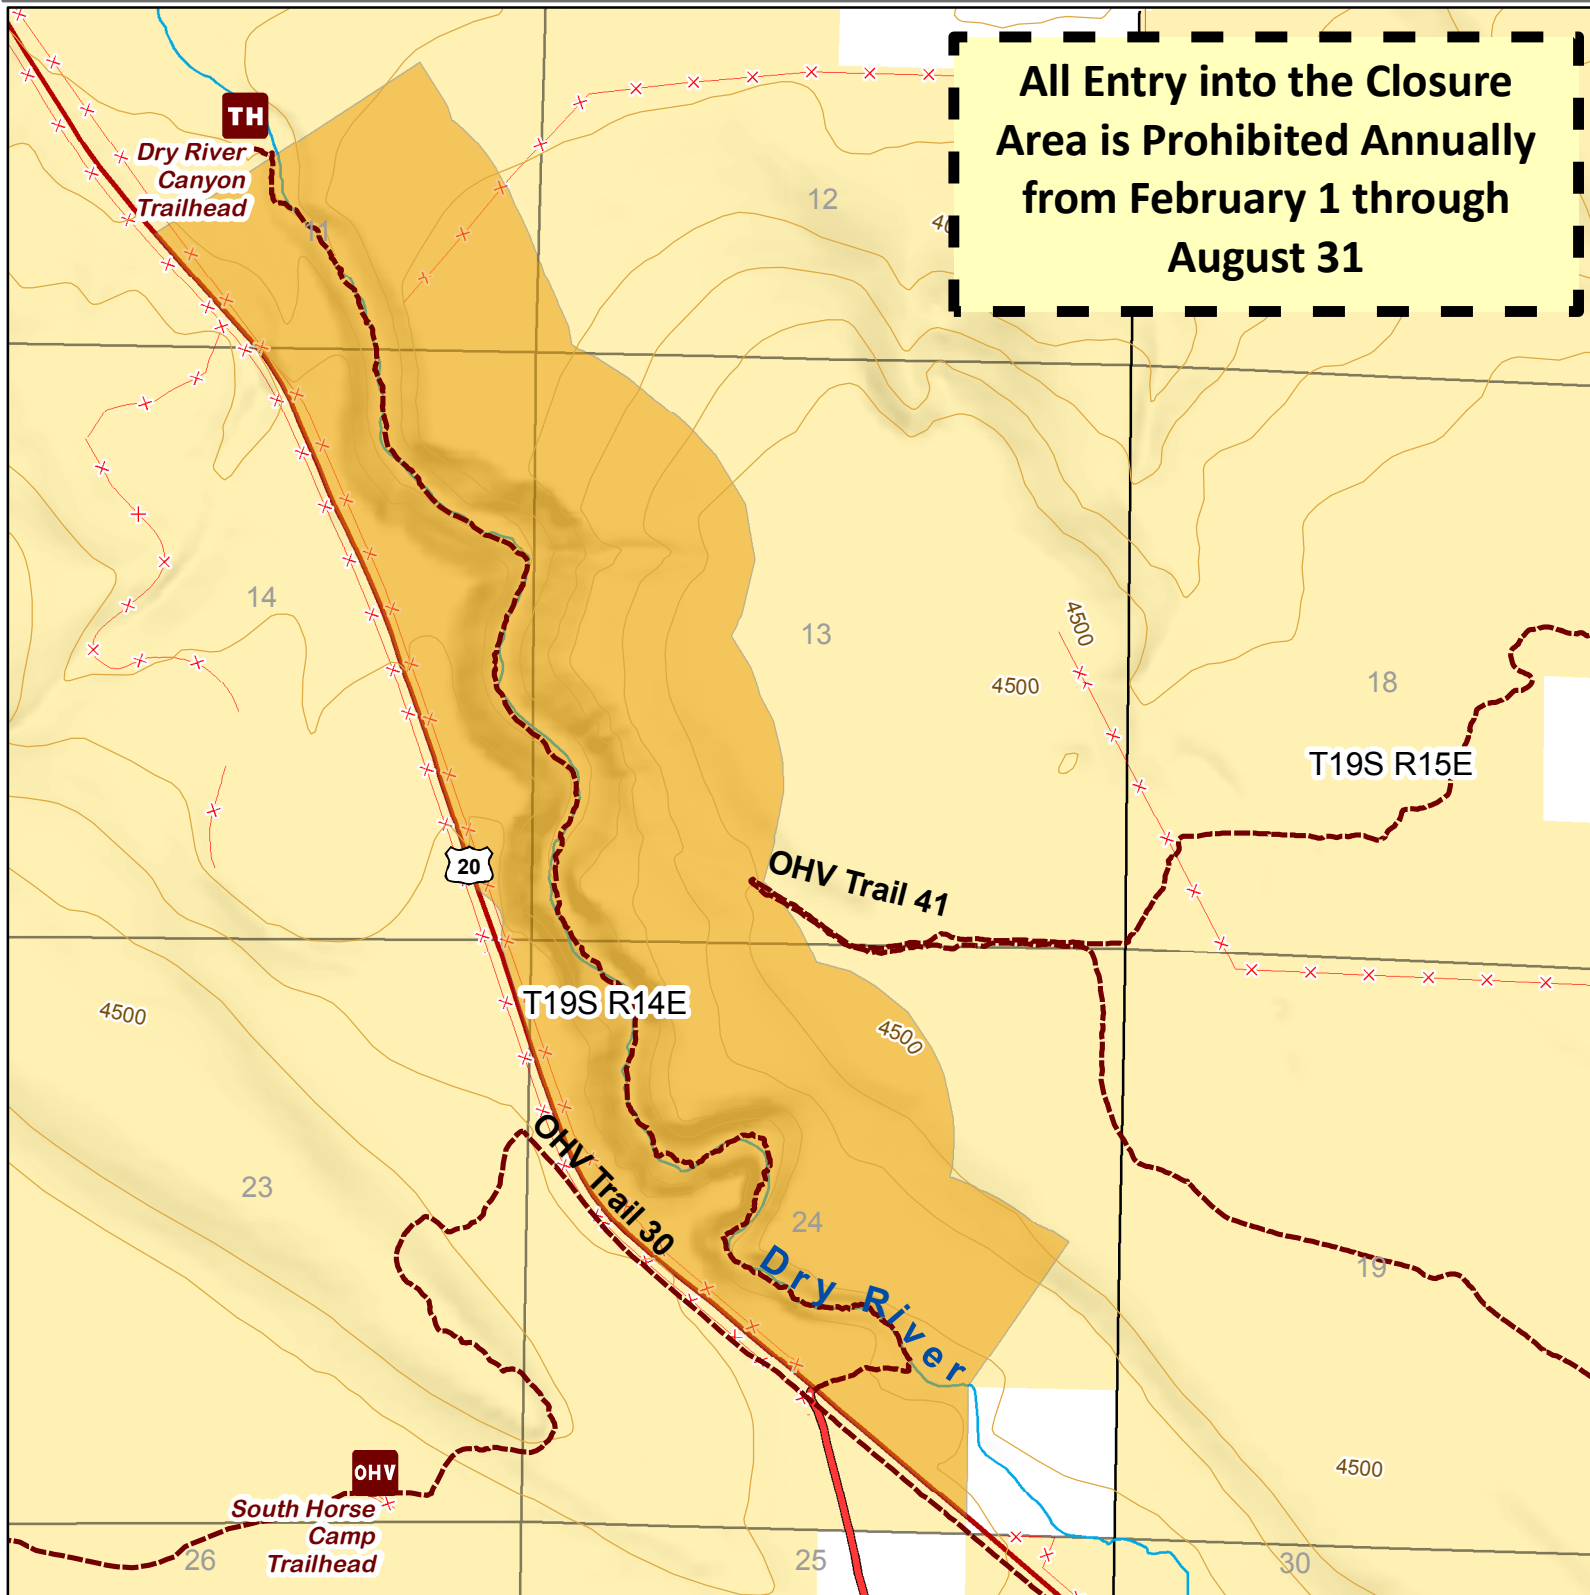

Dry River Canyon

Seasonal Wildlife Closure Area (February 1 - August 31)

U.S. Department of the Interior
Bureau of Land Management
Prineville District Office

- Trails
- Fences
- Seasonal Wildlife Closure Areas
- Bureau of Land Management
- Private/Unknown