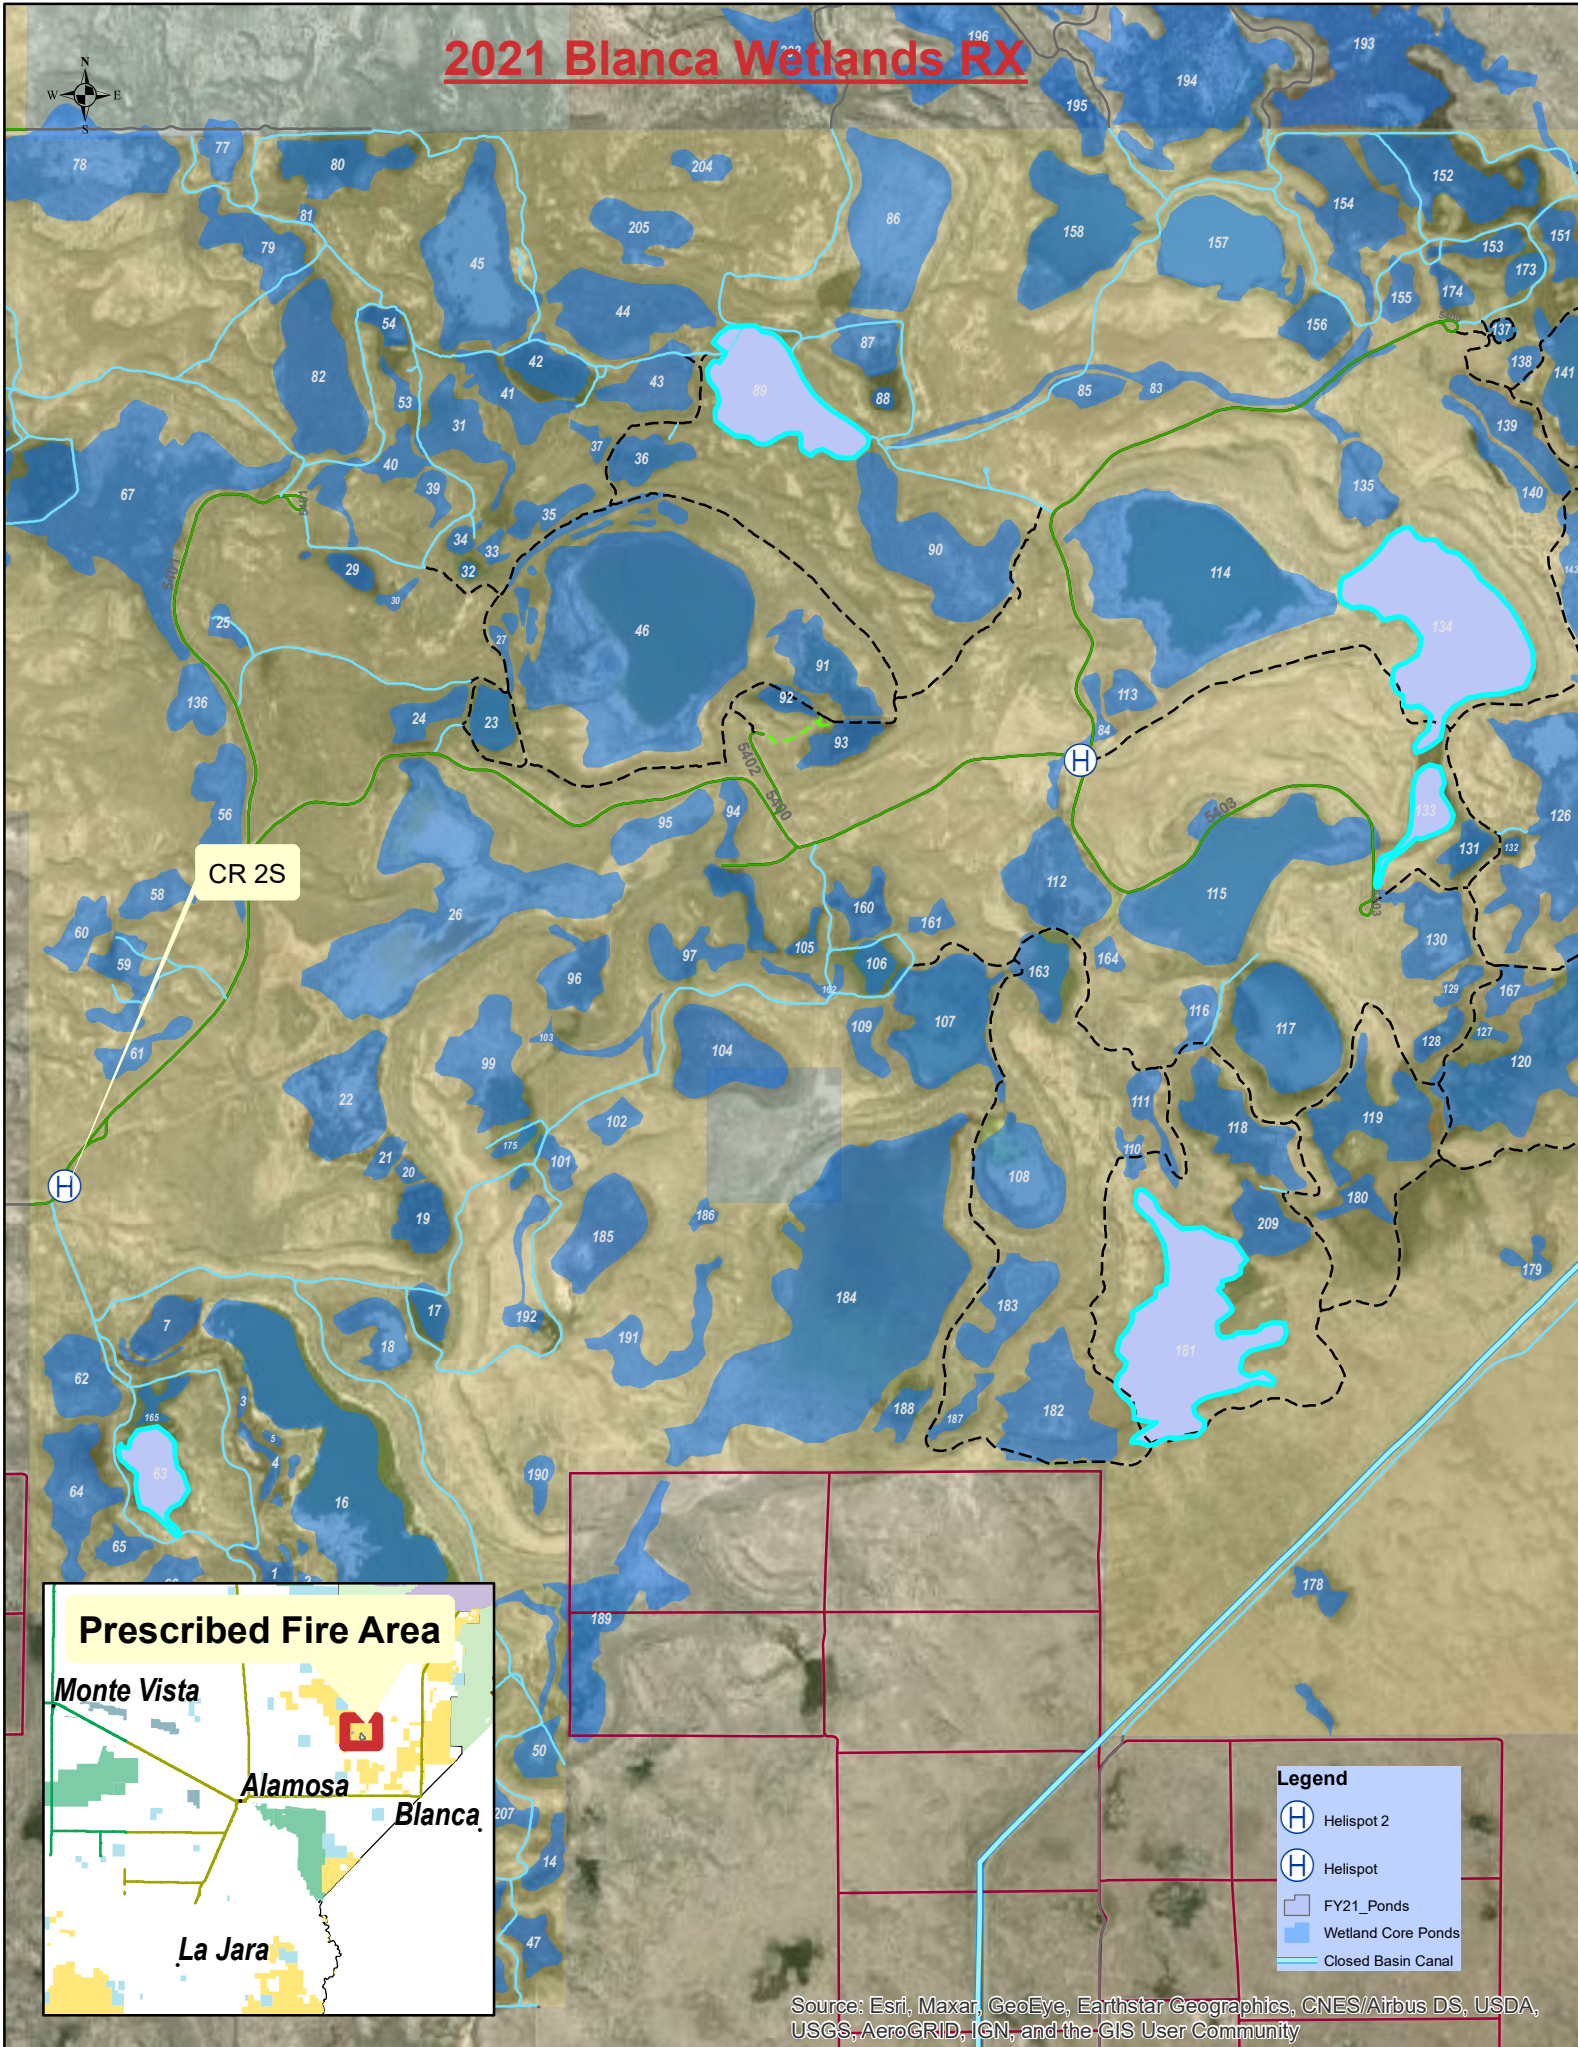

# 2021 Blanca Wetlands RX

CR 2S

## Prescribed Fire Area

Monte Vista

Alamosa

Blanca

La Jara

### Legend

- Helispot 2
- Helispot
- FY21\_Ponds
- Wetland Core Ponds
- Closed Basin Canal