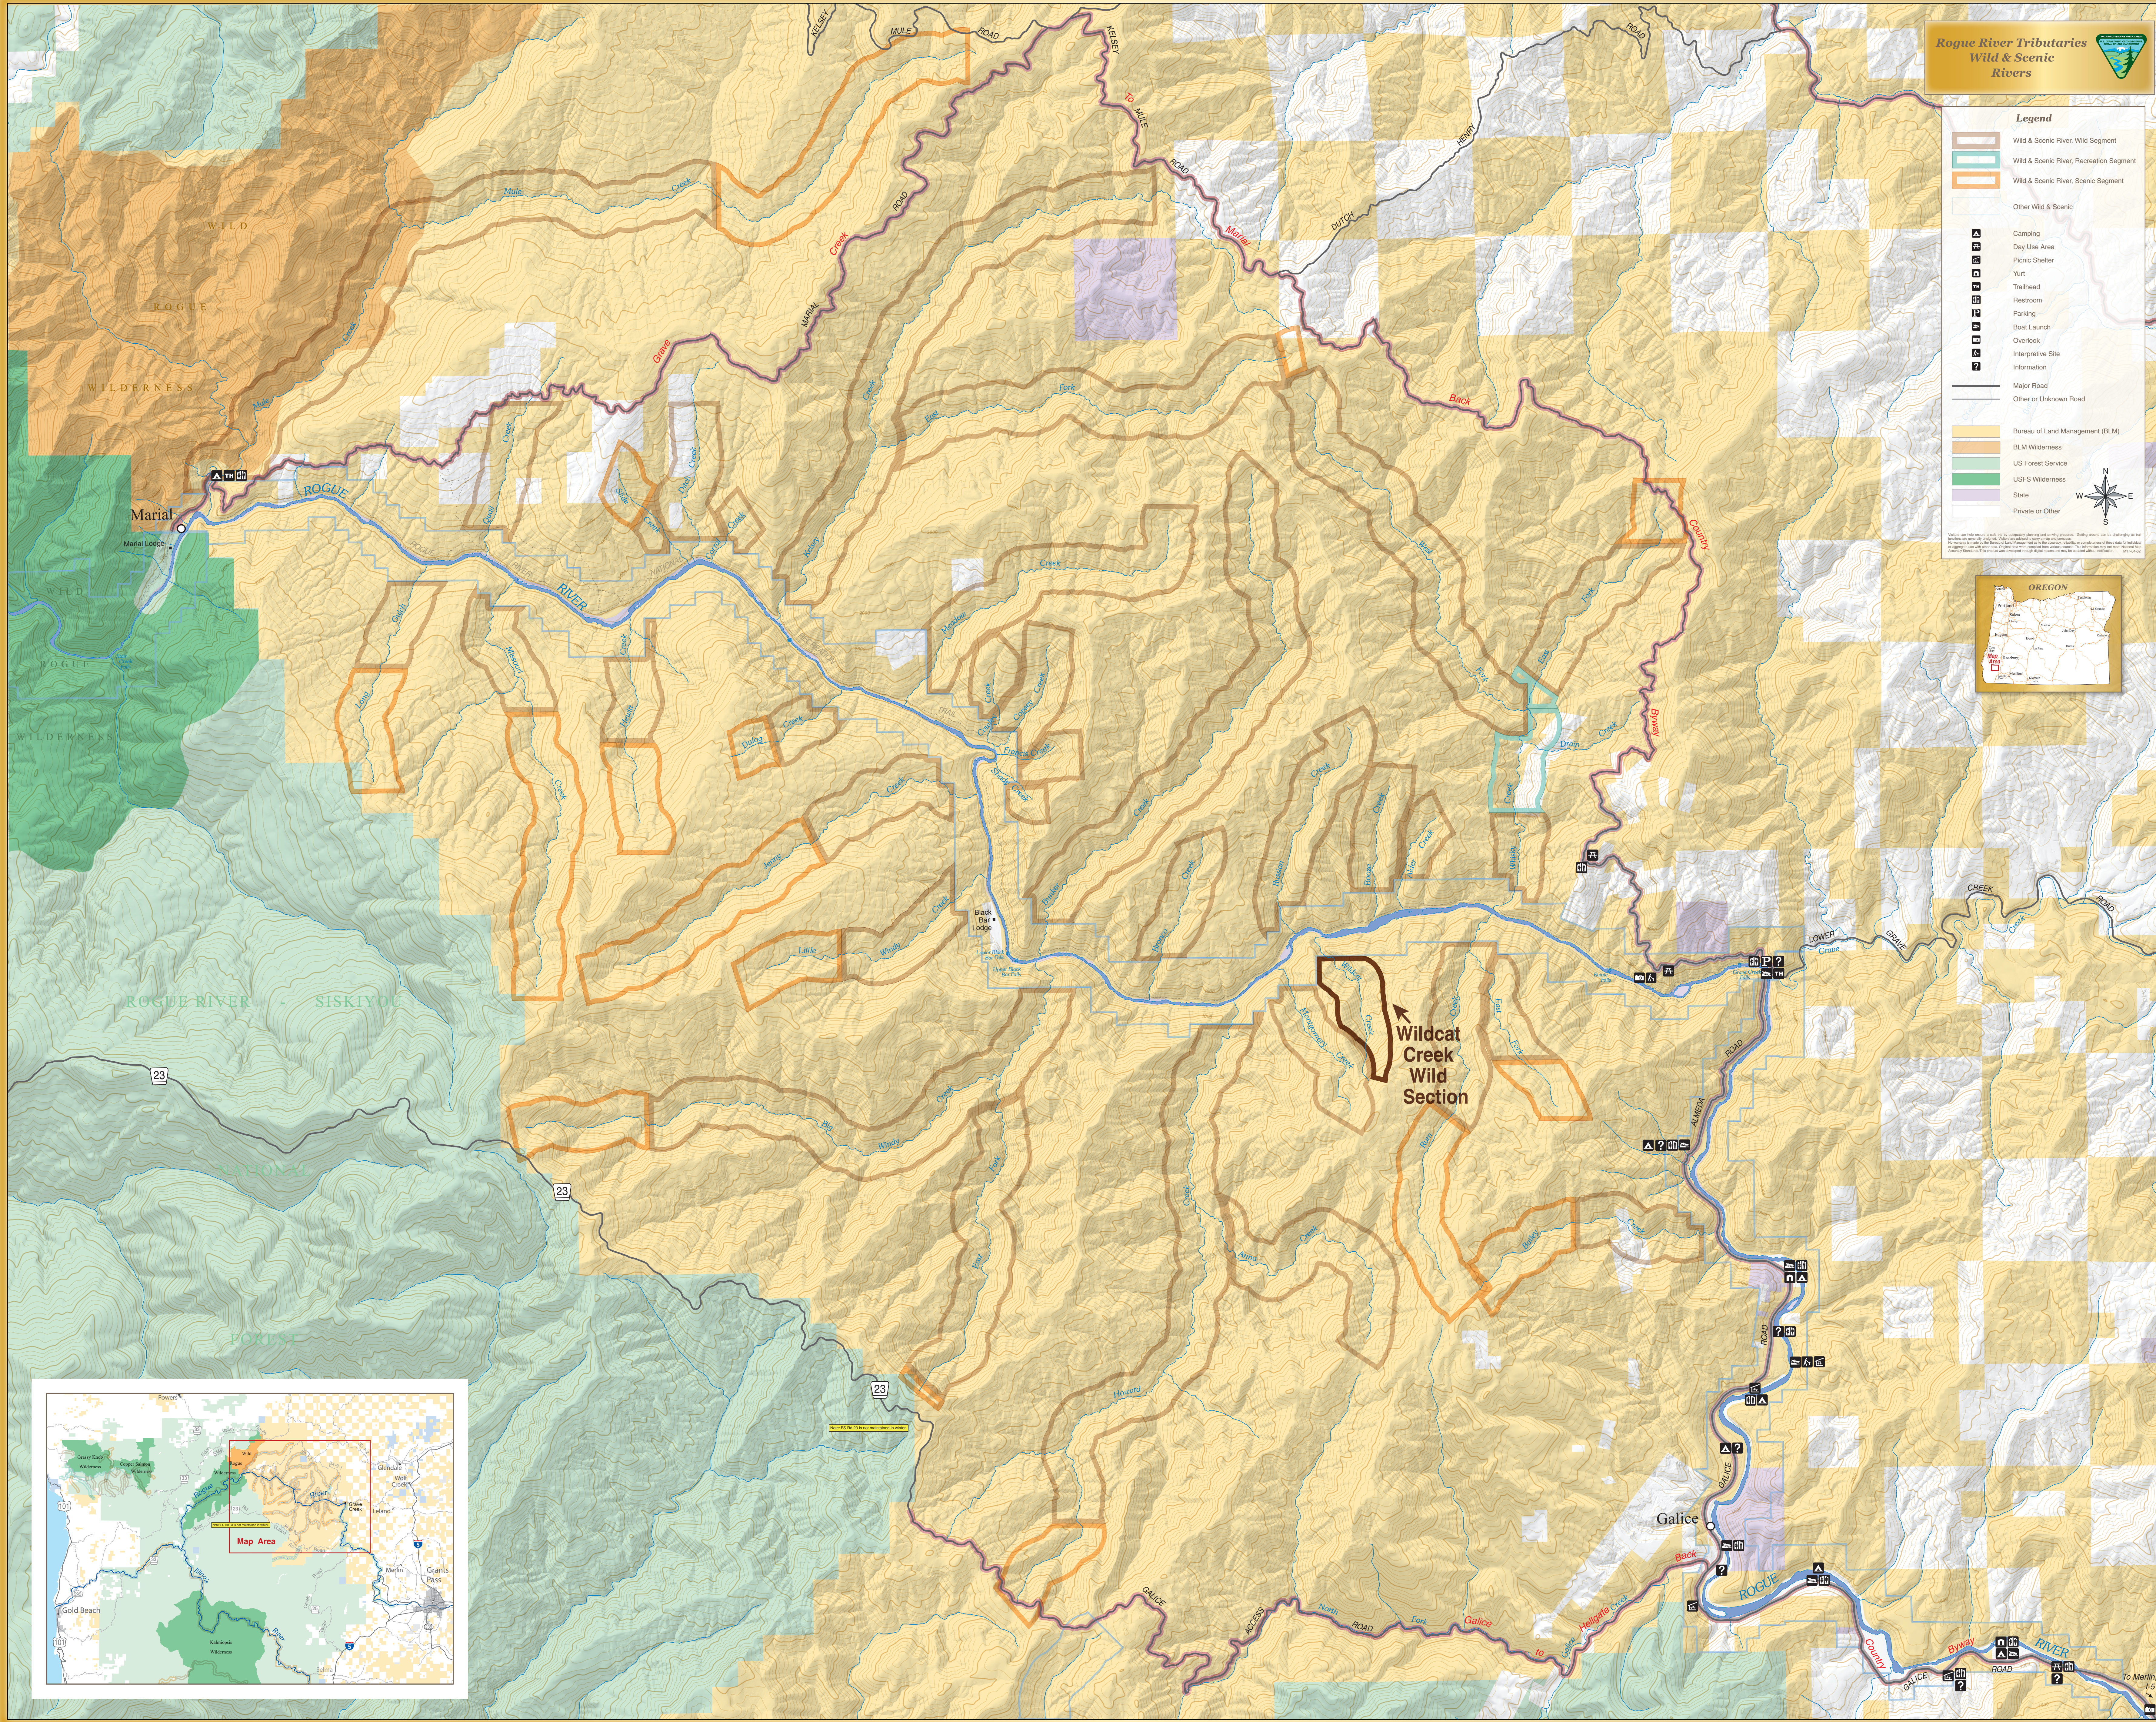

Legend

-  Wild & Scenic River, Wild Segment
-  Wild & Scenic River, Recreation Segment
-  Wild & Scenic River, Scenic Segment
-  Other Wild & Scenic
-  Camping
-  Day Use Area
-  Picnic Shelter
-  Yurt
-  Trailhead
-  Restroom
-  Parking
-  Boat Launch
-  Overlook
-  Interpretive Site
-  Information
-  Major Road
-  Other or Unknown Road
-  Bureau of Land Management (BLM)
-  BLM Wilderness
-  US Forest Service
-  USFS Wilderness
-  State
-  Private or Other

**Wildcat
Creek
Wild
Section**

Galice

Galice

Galice

To Merrill
I-5