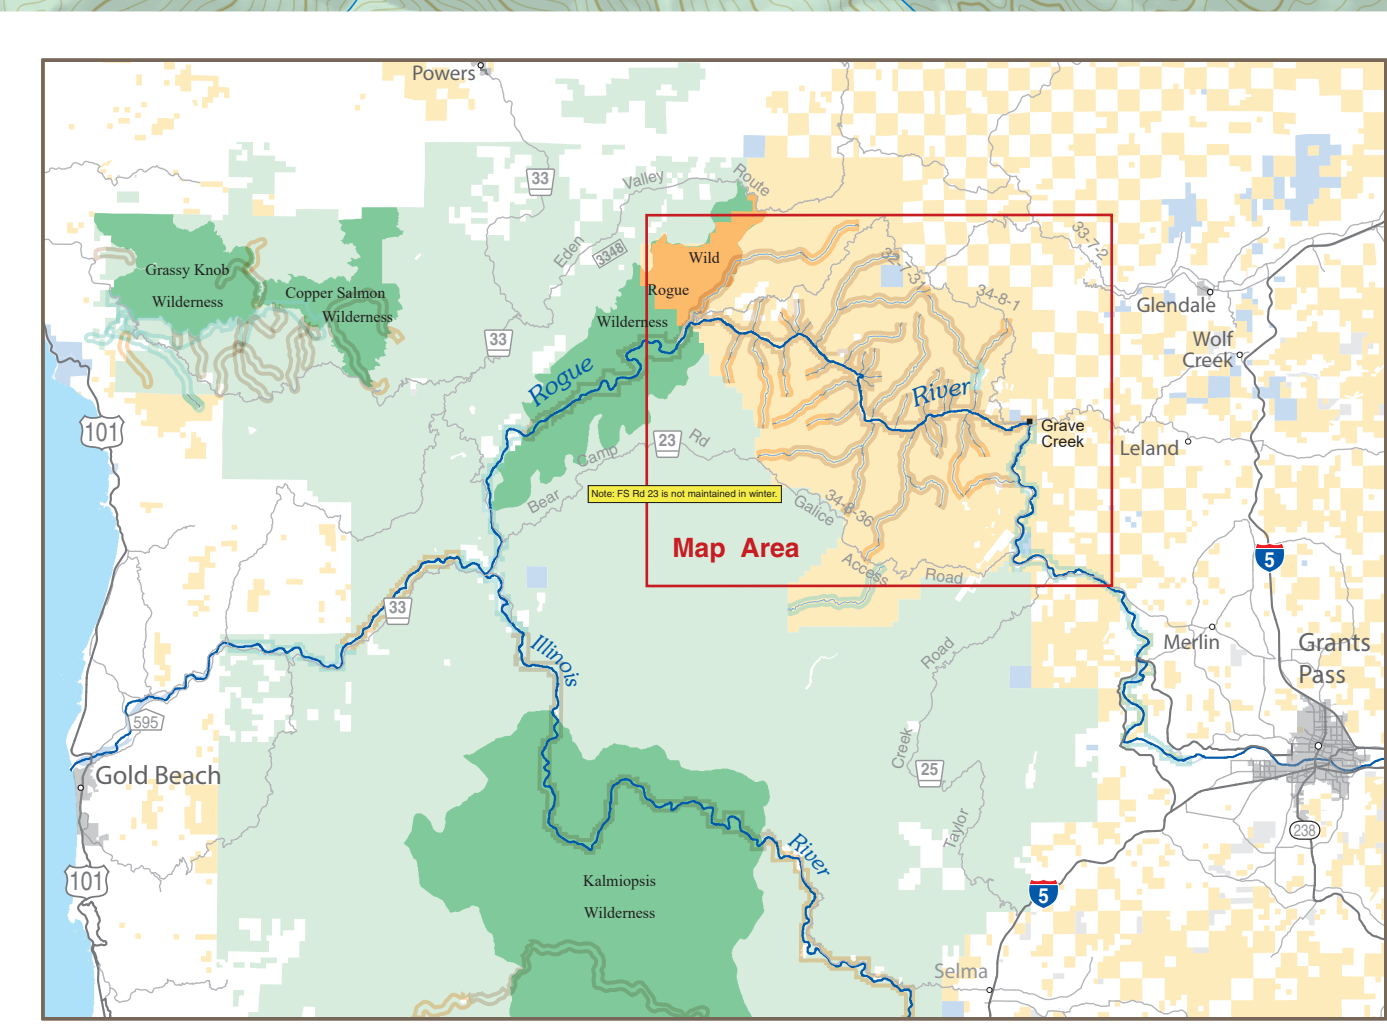

Legend

-  Wild & Scenic River, Wild Segment
-  Wild & Scenic River, Recreation Segment
-  Wild & Scenic River, Scenic Segment
-  Other Wild & Scenic
-  Camping
-  Day Use Area
-  Picnic Shelter
-  Yurt
-  Trailhead
-  Restroom
-  Parking
-  Boat Launch
-  Overlook
-  Interpretive Site
-  Information
-  Major Road
-  Other or Unknown Road
-  Bureau of Land Management (BLM)
-  BLM Wilderness
-  US Forest Service
-  USFS Wilderness
-  State
-  Private or Other

**Wildcat
Creek
Wild
Section**

Galice

Galice

Galice

To Merrill
I-5