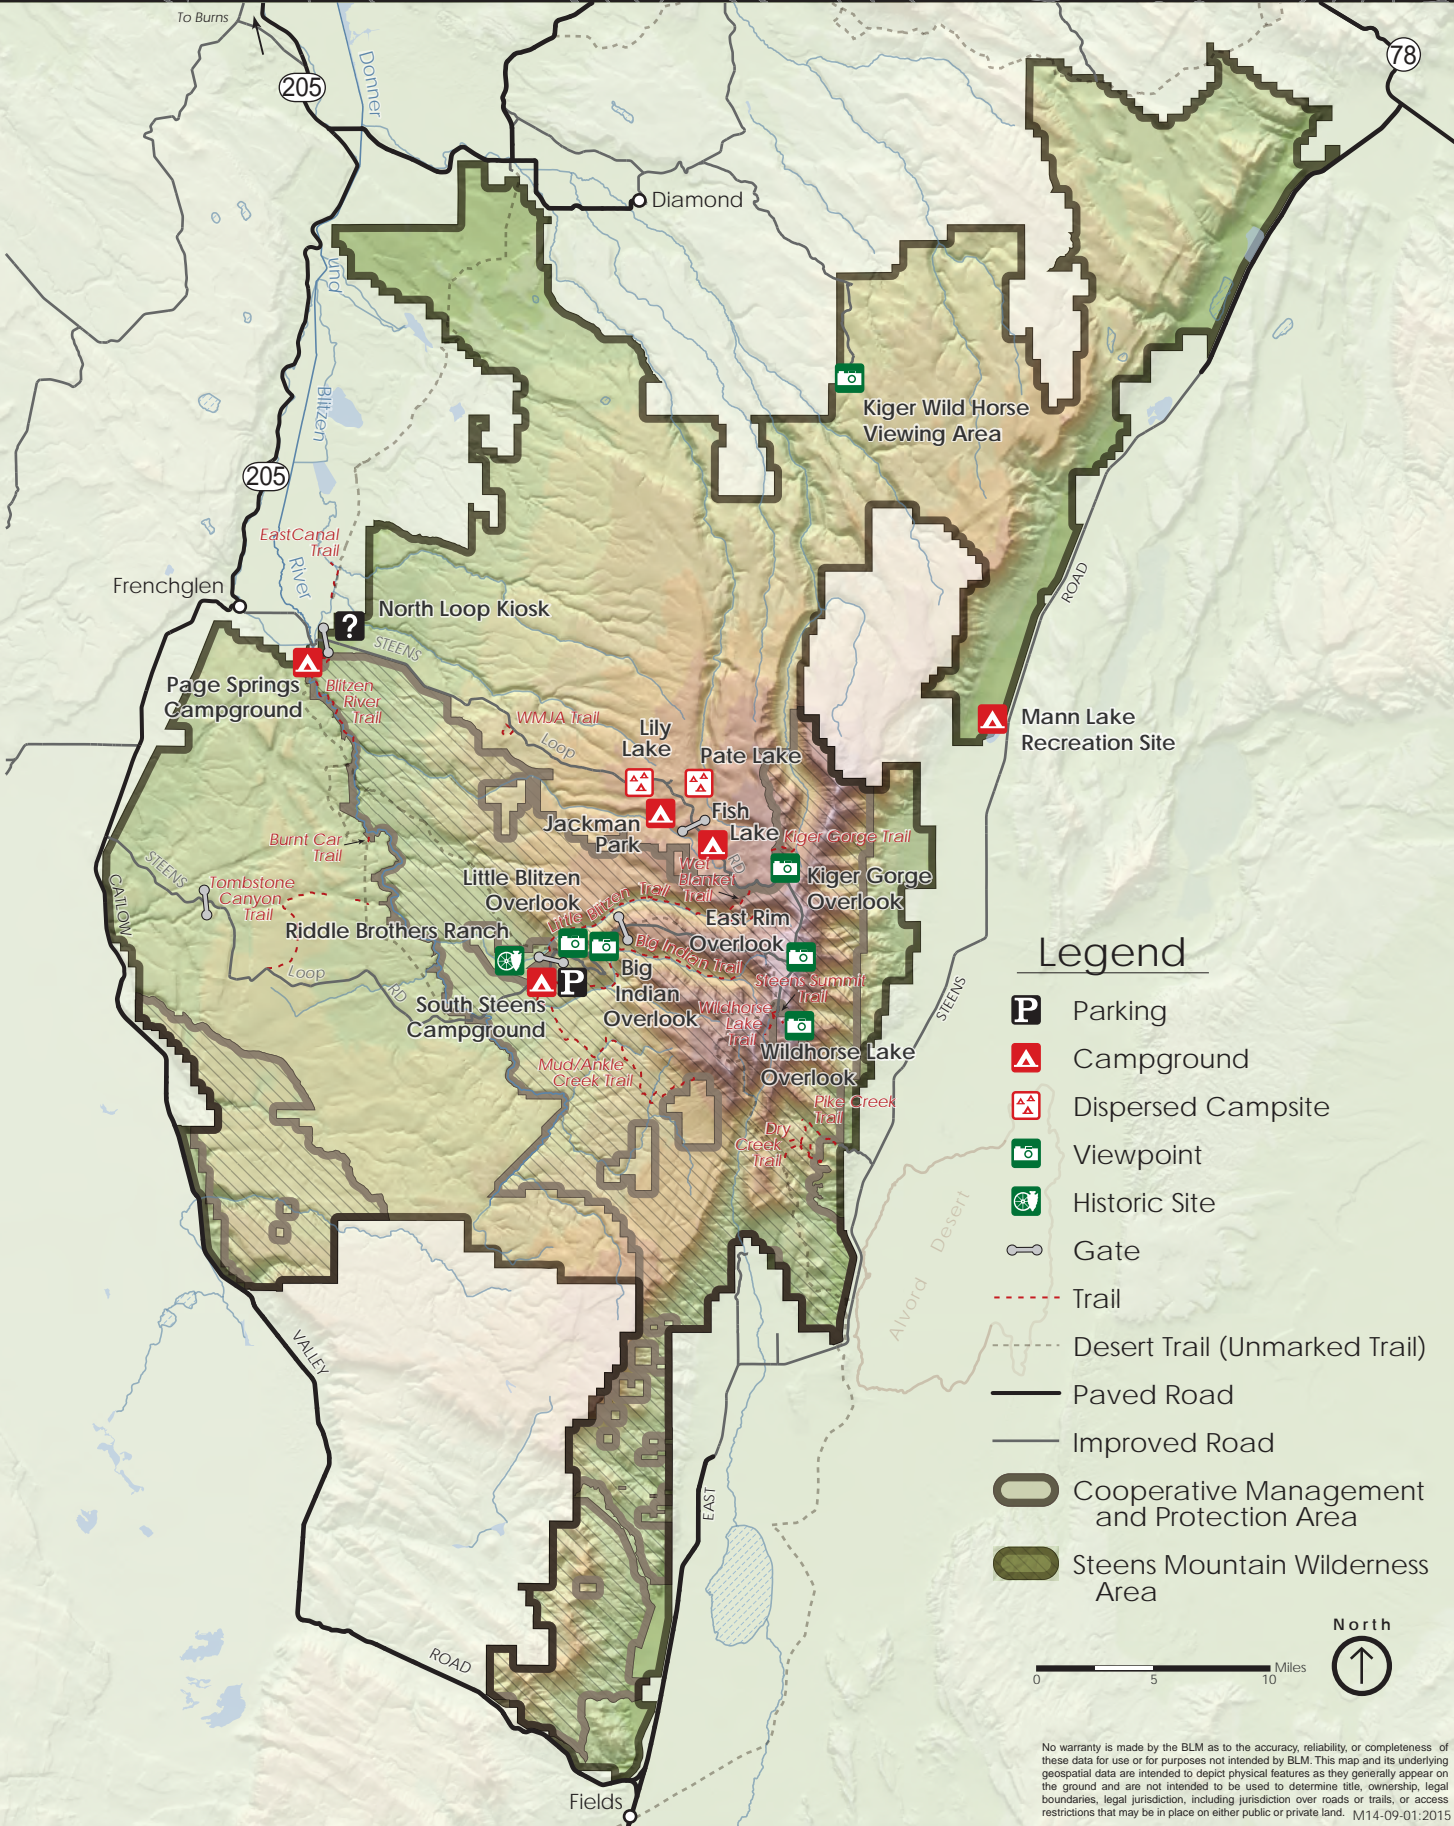

Steens Mountains Cooperative Management and Protection Area

Legend

- Parking
- Campground
- Dispersed Campsite
- Viewpoint
- Historic Site
- Gate
- Trail
- Desert Trail (Unmarked Trail)
- Paved Road
- Improved Road
- Cooperative Management and Protection Area
- Steens Mountain Wilderness Area