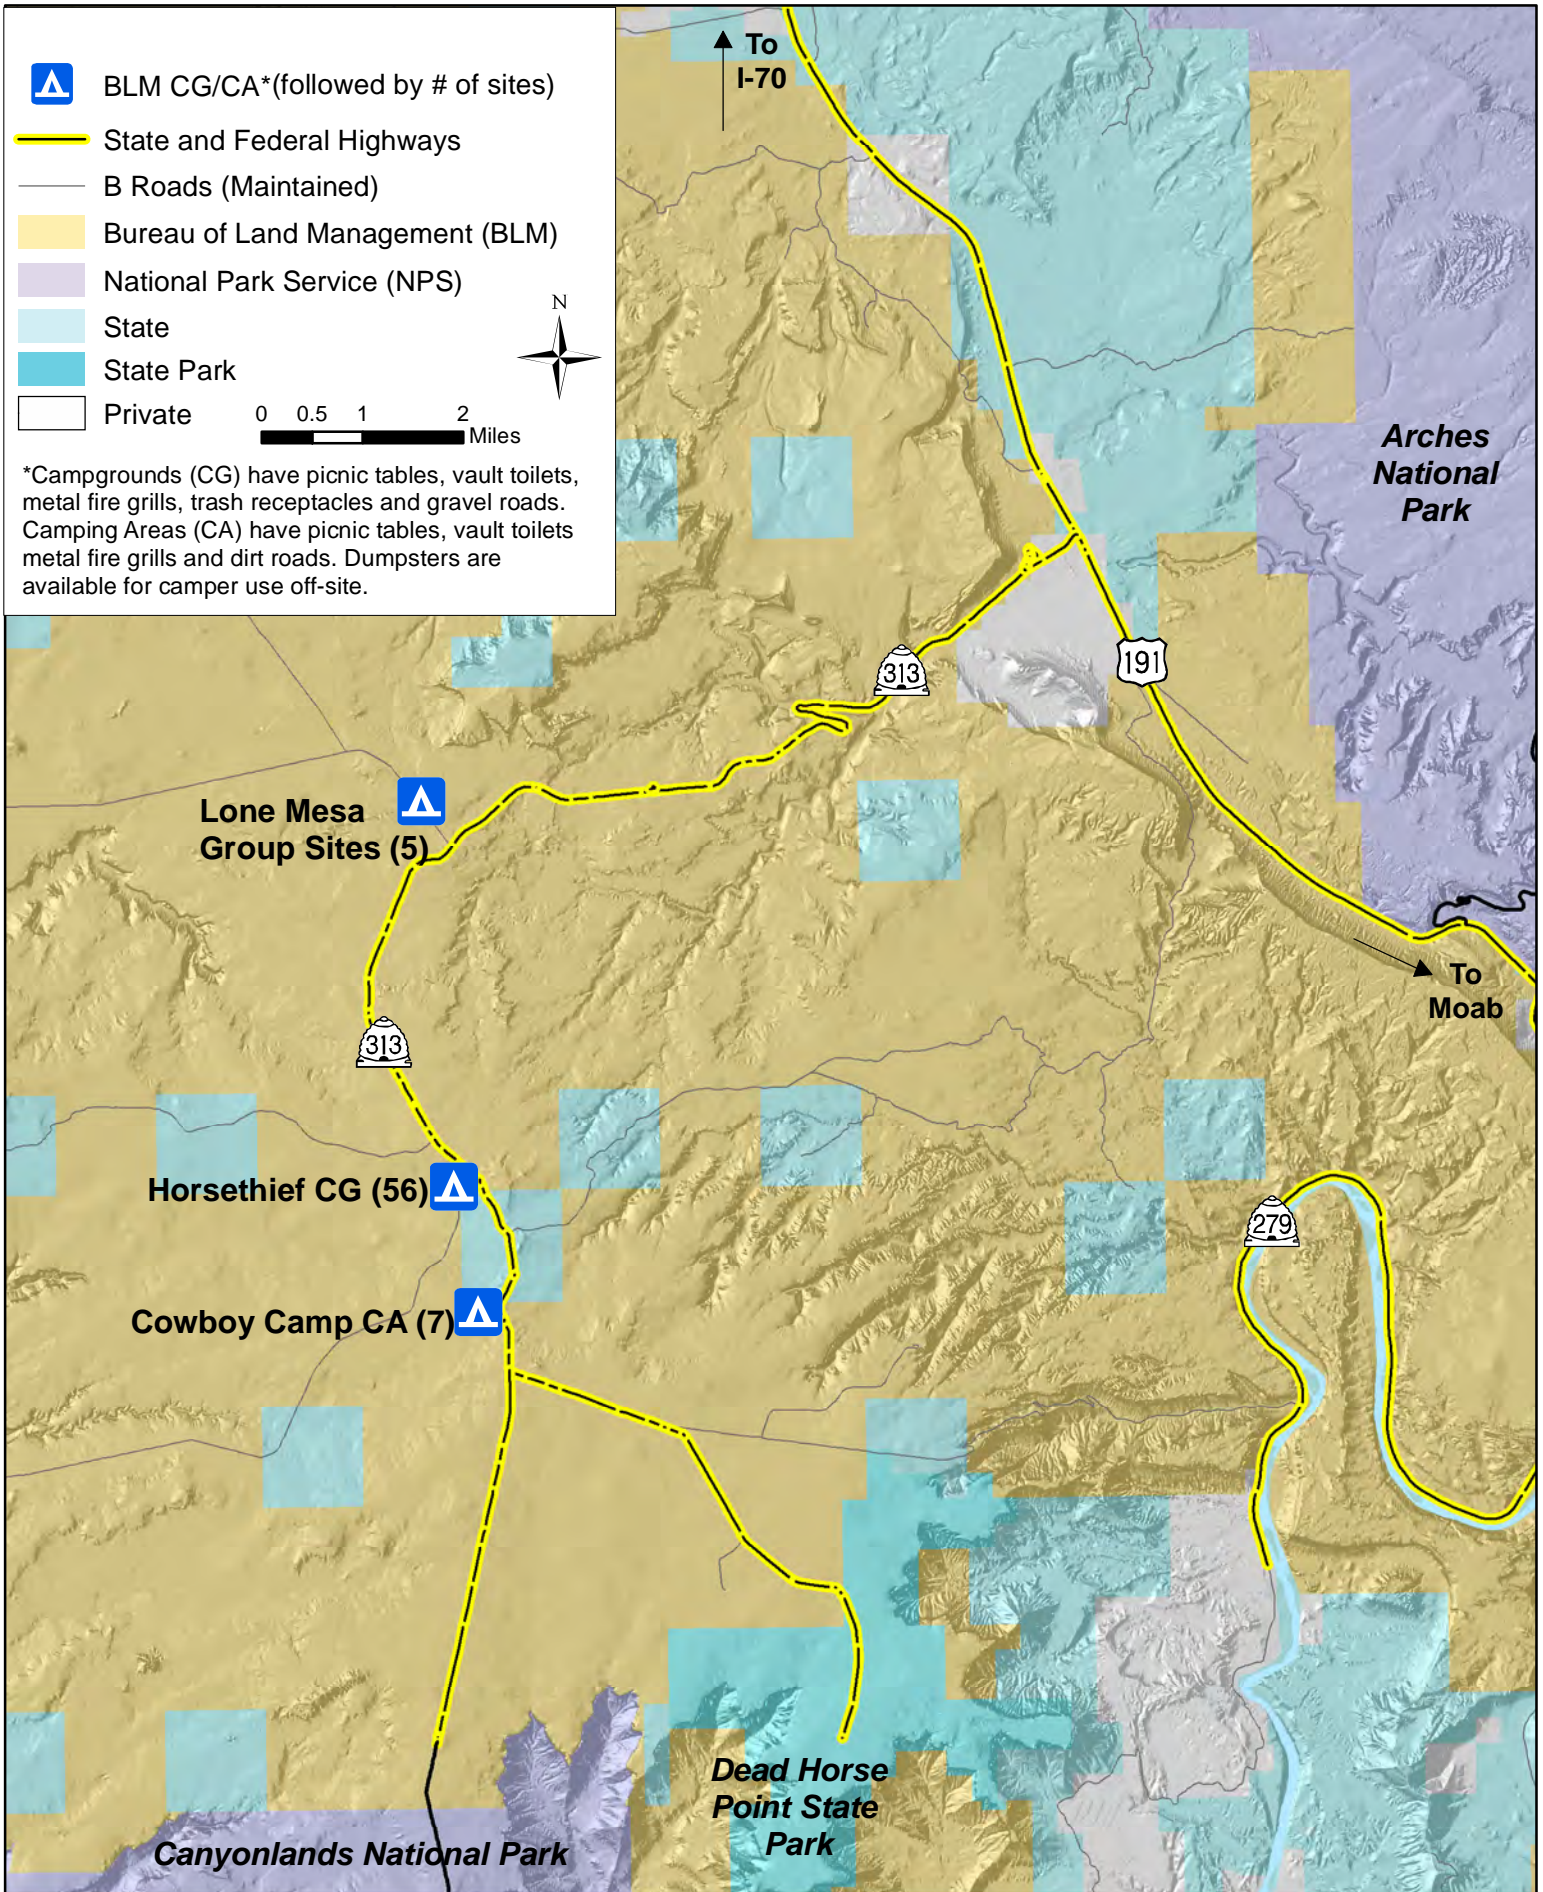

Camping Along Highway 313

*Campgrounds (CG) have picnic tables, vault toilets, metal fire grills, trash receptacles and gravel roads. Camping Areas (CA) have picnic tables, vault toilets metal fire grills and dirt roads. Dumpsters are available for camper use off-site.