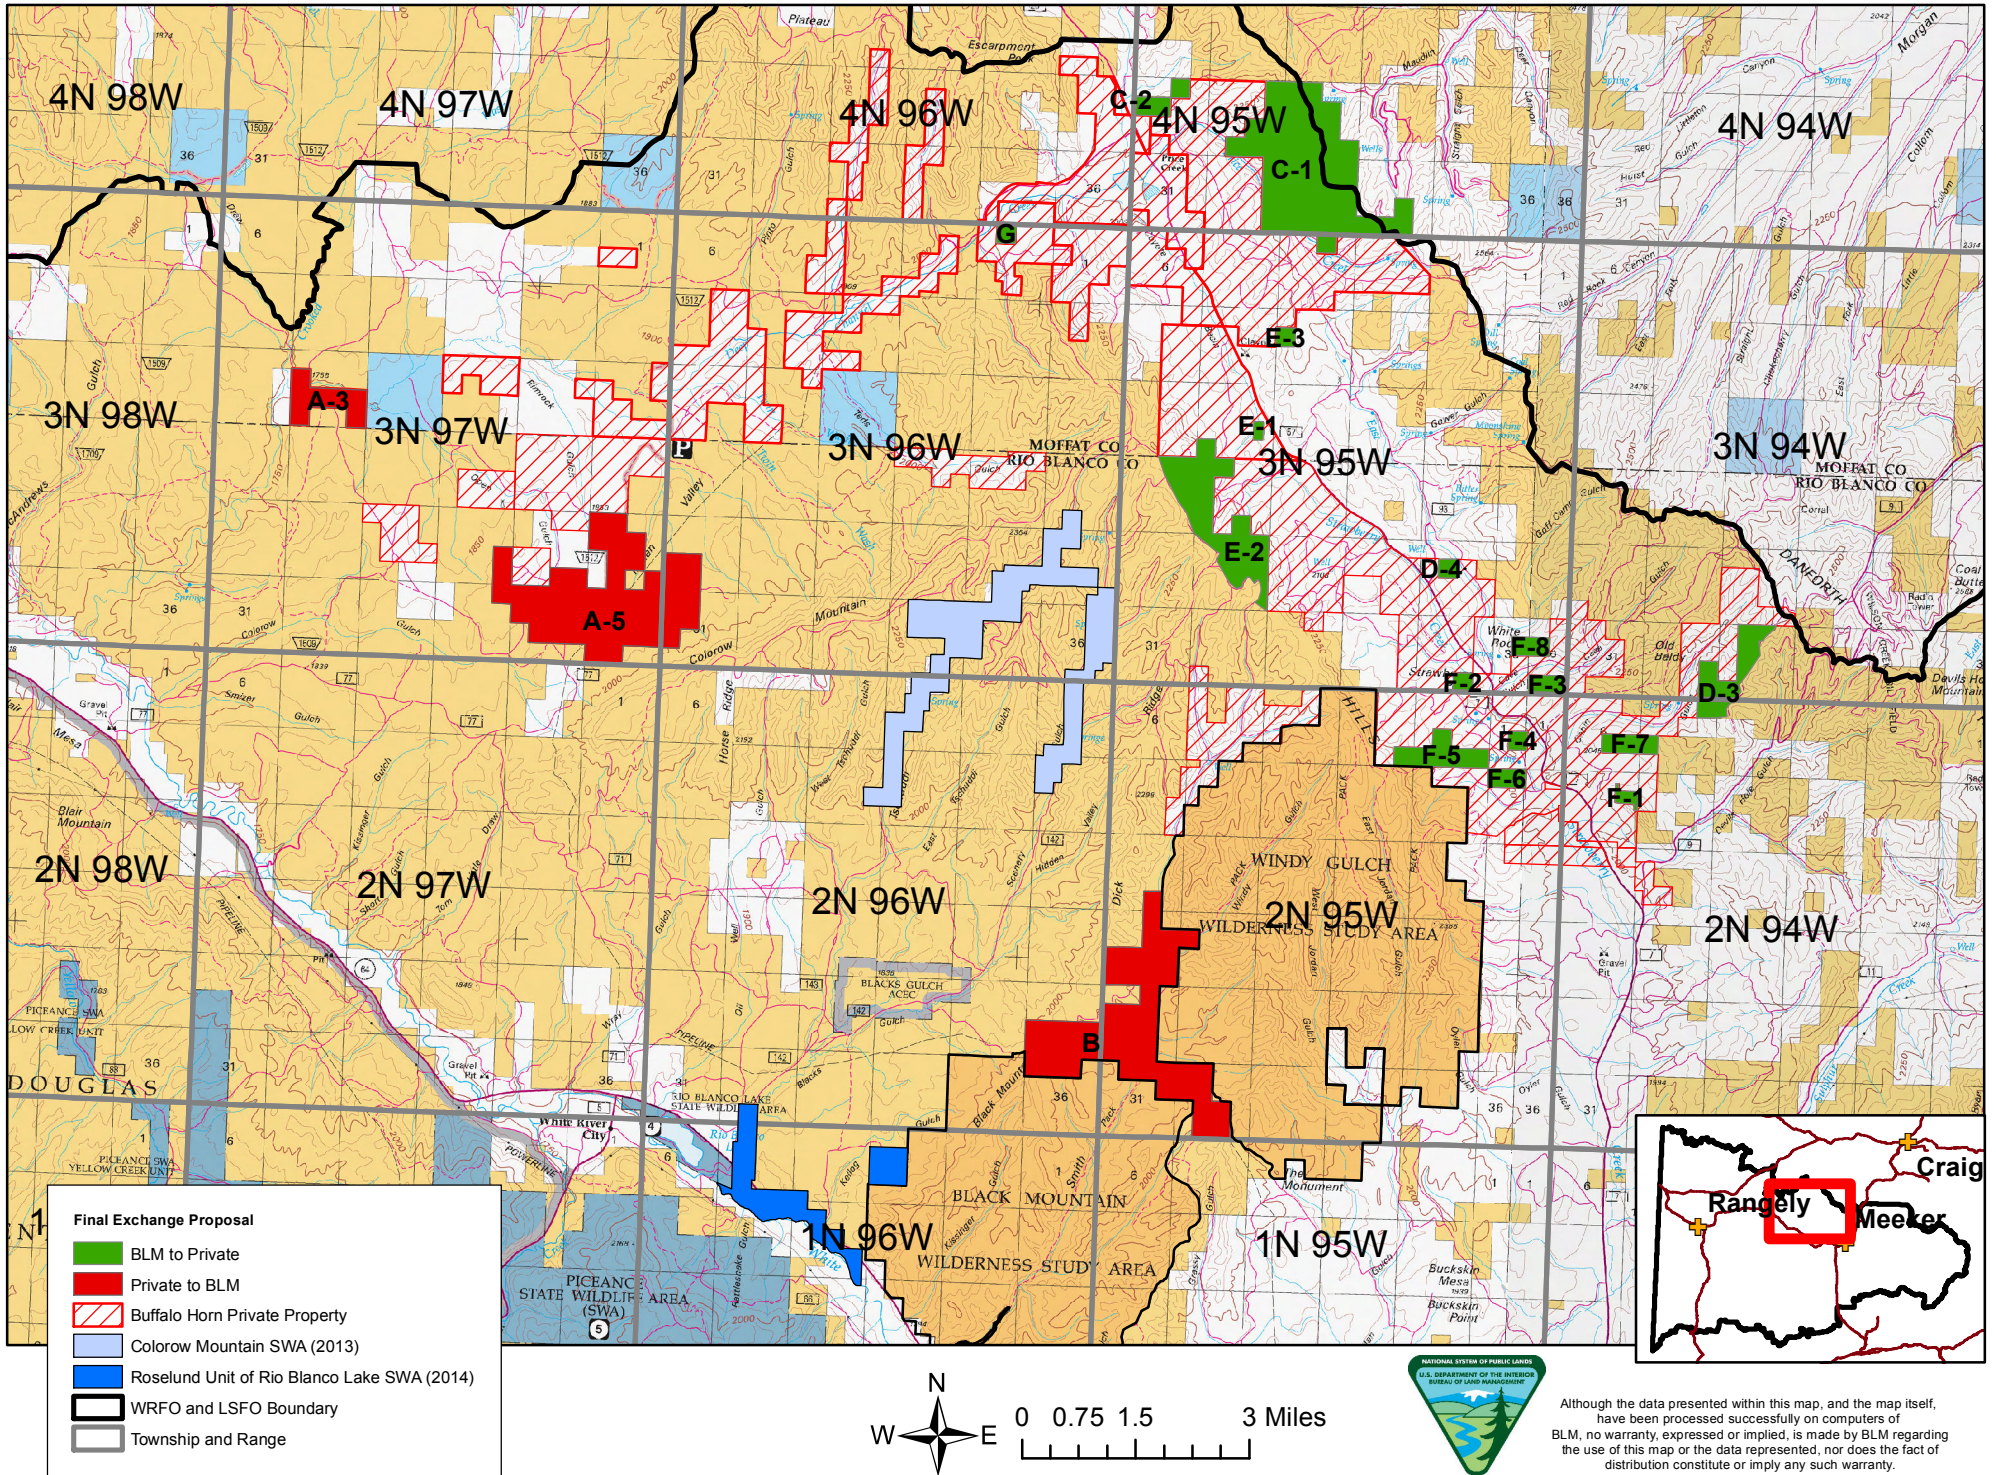

Buffalo Horn Land Exchange -- Final Exchange Proposal

Final Exchange Proposal

- BLM to Private
- Private to BLM
- Buffalo Horn Private Property
- Colorow Mountain SWA (2013)
- Roselund Unit of Rio Blanco Lake SWA (2014)
- WRFO and LSFO Boundary
- Township and Range