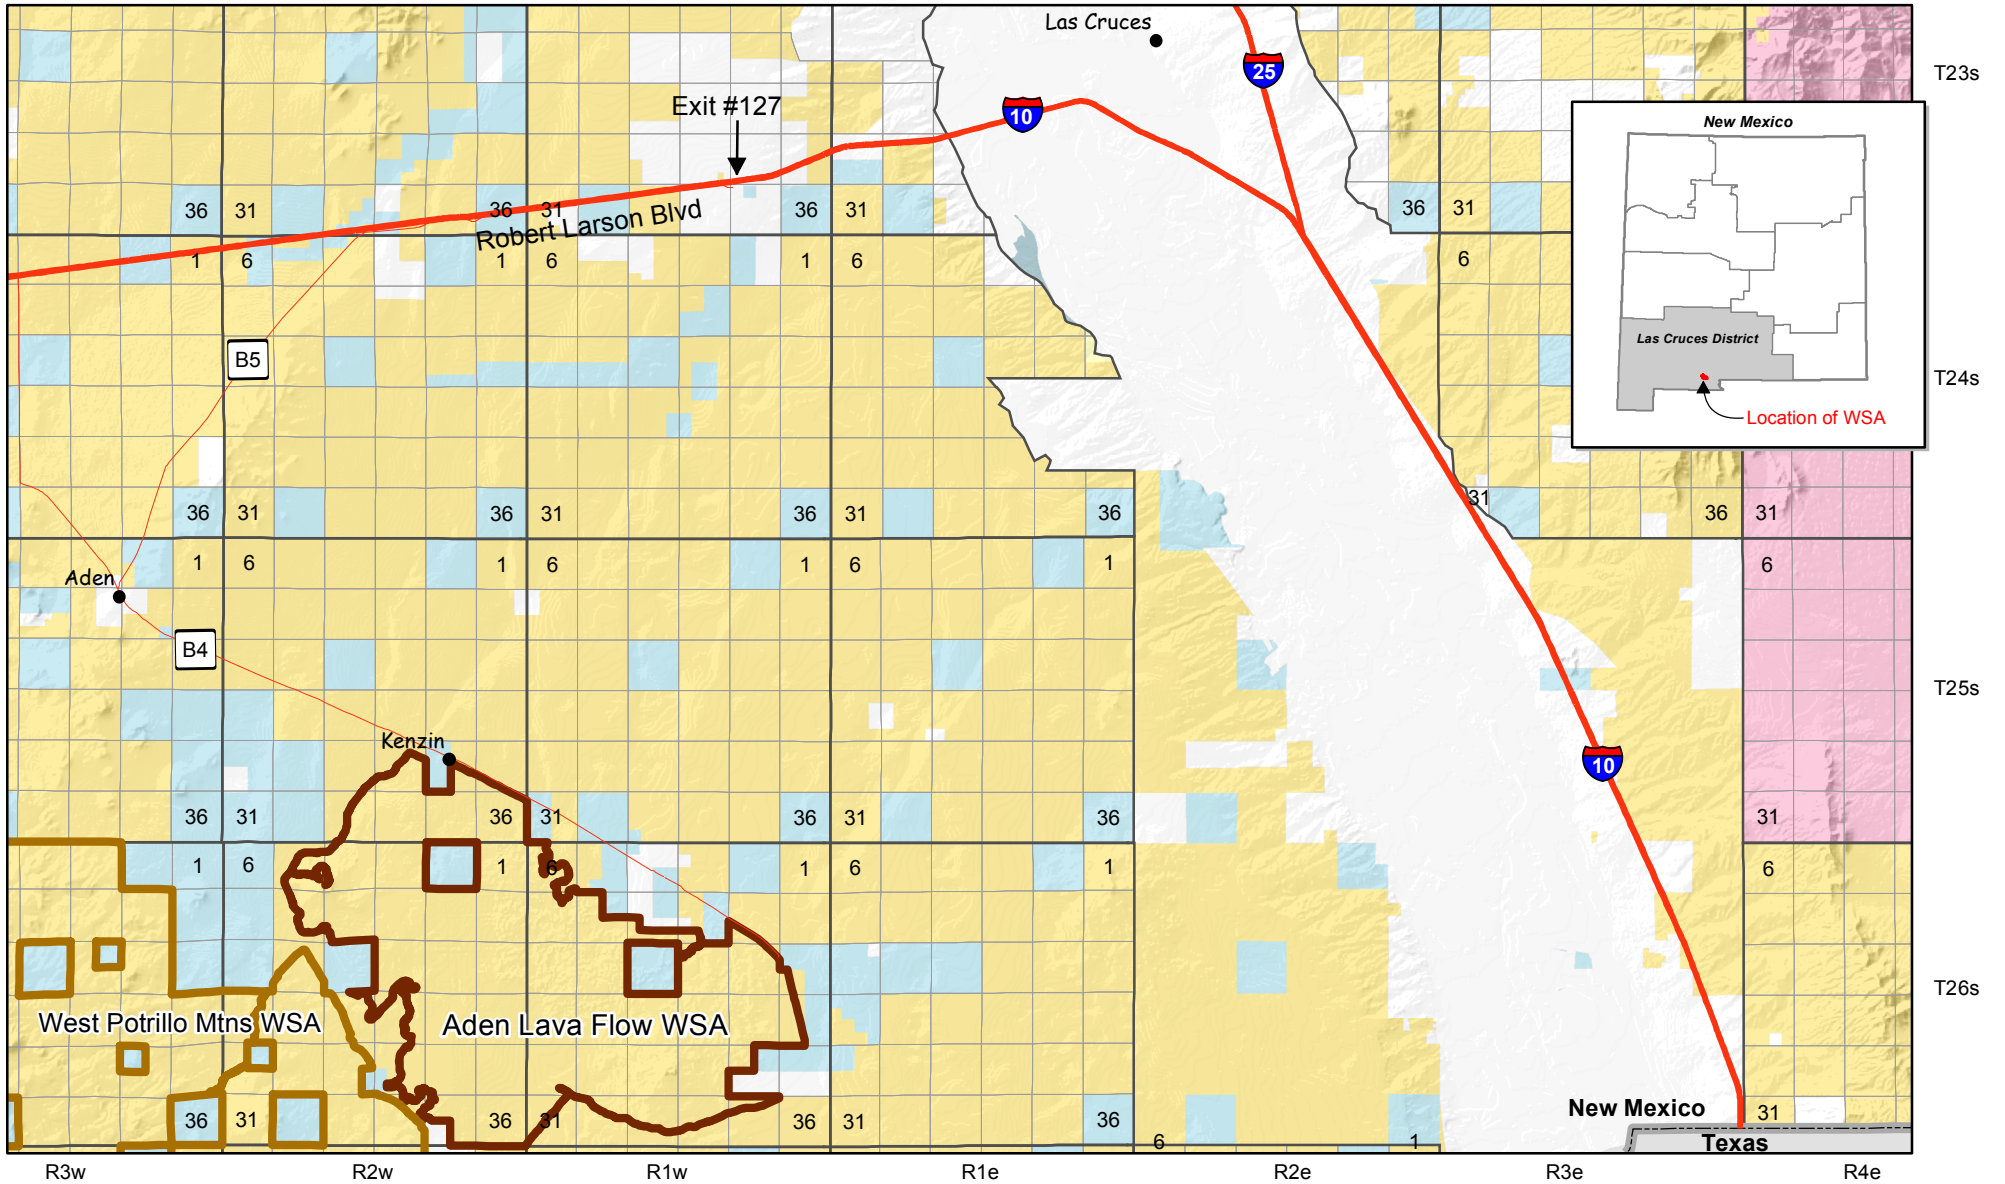

Aden Lava Flow Wilderness Study Area

- Aden Lava Flow WSA
- Other WSA
- Bureau of Land Management
- Bureau of Reclamation
- Dept. of Defense
- Private
- State
- State Park
- Interstate Highway
- County Road

Produced by the BLM New Mexico State Office Geographic Sciences Team
Santa Fe, New Mexico