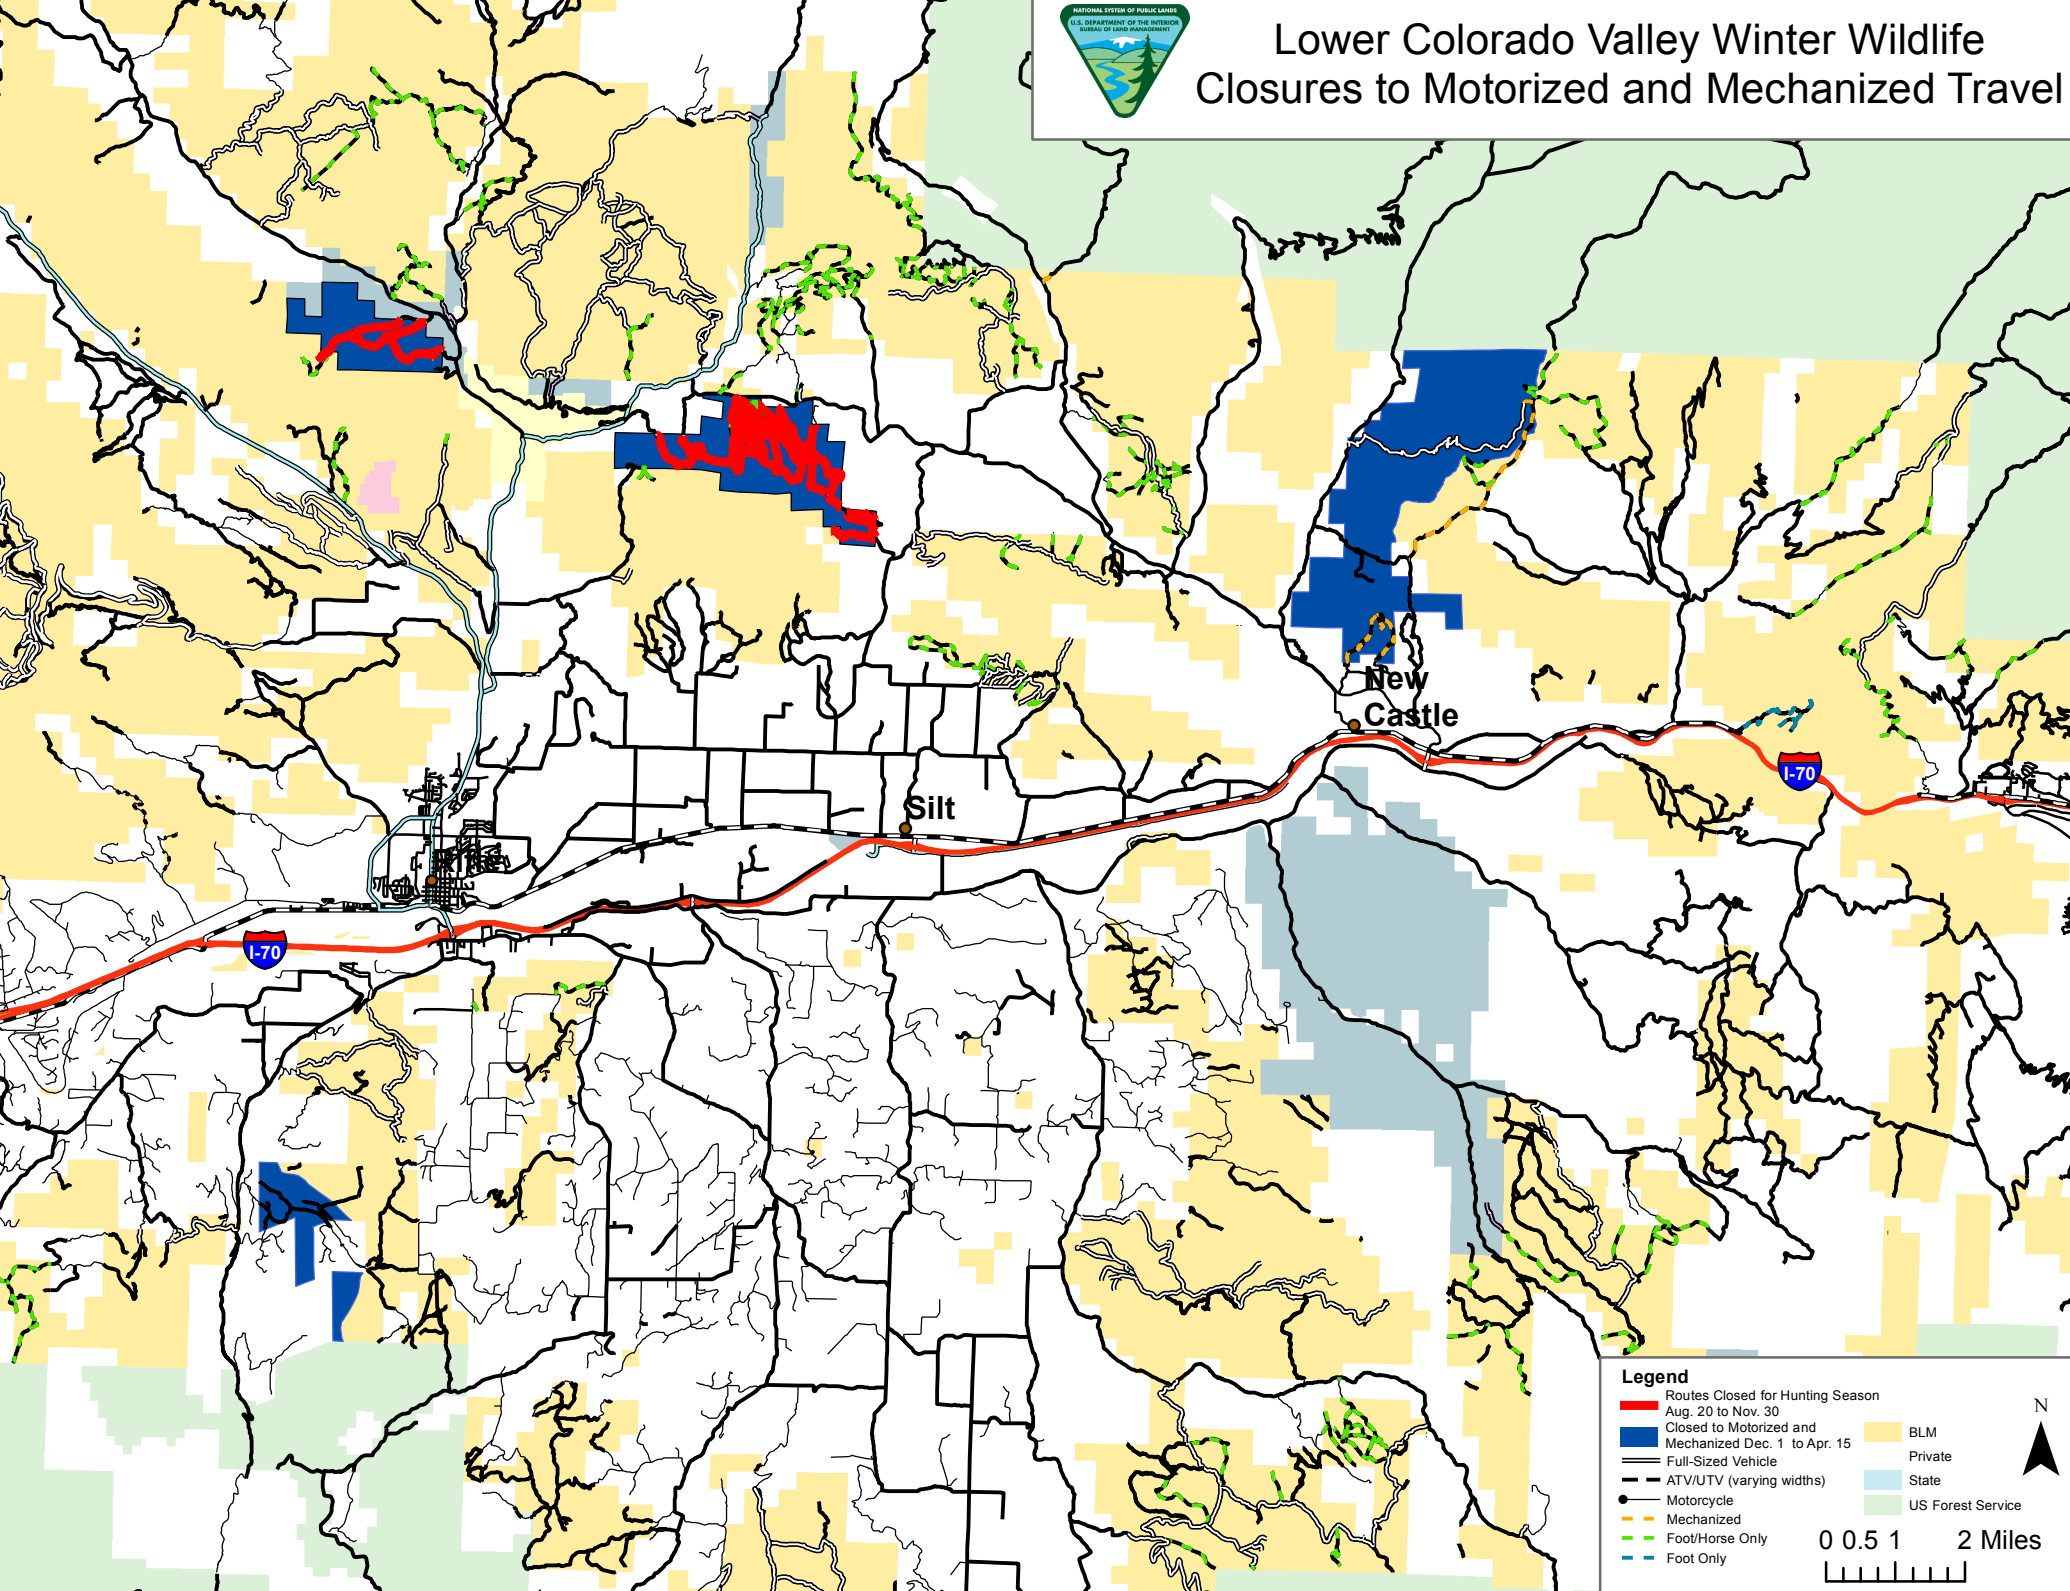

# Lower Colorado Valley Winter Wildlife Closures to Motorized and Mechanized Travel

**Legend**

|  |                   |
|--|-------------------|
| Routes Closed for Hunting Season                     | BLM               |
| Aug. 20 to Nov. 30                                   | Private           |
| Closed to Motorized and Mechanized Dec. 1 to Apr. 15 | State             |
| Full-Sized Vehicle                                   | US Forest Service |
| ATV/UTV (varying widths)                             |                   |
| Motorcycle   |                   |
| Mechanized   |                   |
| Foot/Horse Only                                      |                   |
| Foot Only  |                   |

0 0.5 1 2 Miles