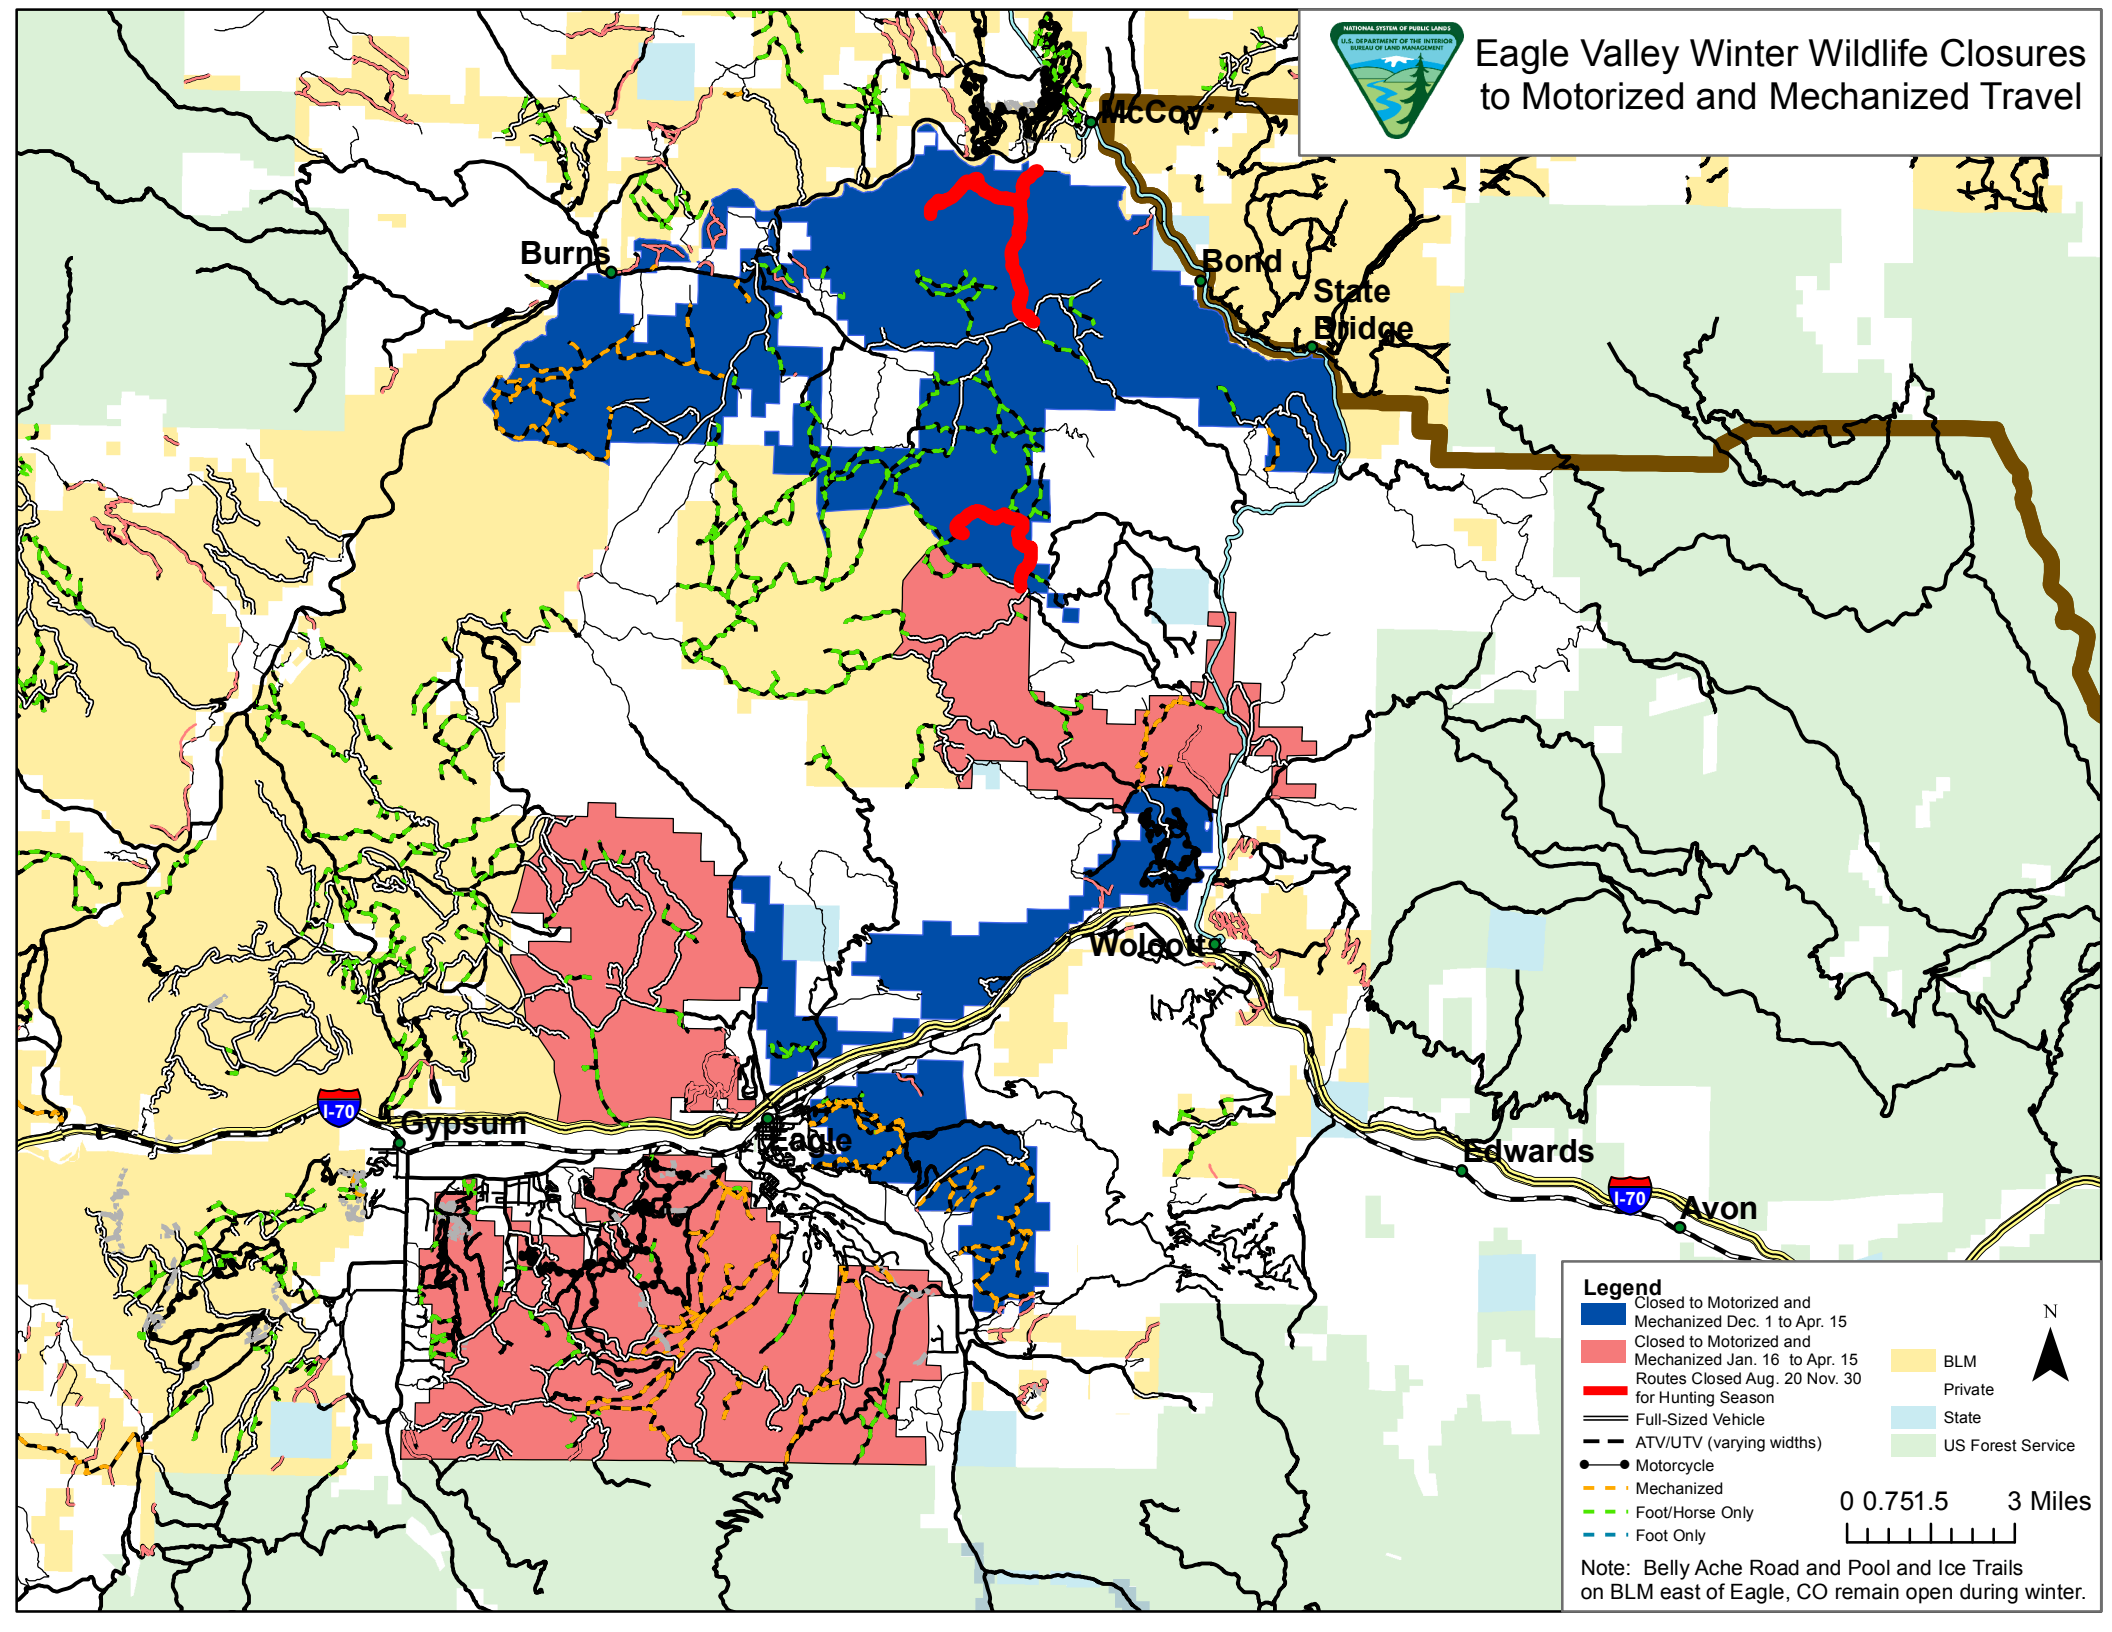

Eagle Valley Winter Wildlife Closures to Motorized and Mechanized Travel

Legend

- Closed to Motorized and Mechanized Dec. 1 to Apr. 15
- Closed to Motorized and Mechanized Jan. 16 to Apr. 15
- Routes Closed Aug. 20 Nov. 30 for Hunting Season
- Full-Sized Vehicle
- ATV/UTV (varying widths)
- Motorcycle
- Mechanized
- Foot/Horse Only
- Foot Only
- BLM
- Private
- State
- US Forest Service

0 0.751.5 3 Miles

Note: Belly Ache Road and Pool and Ice Trails on BLM east of Eagle, CO remain open during winter.