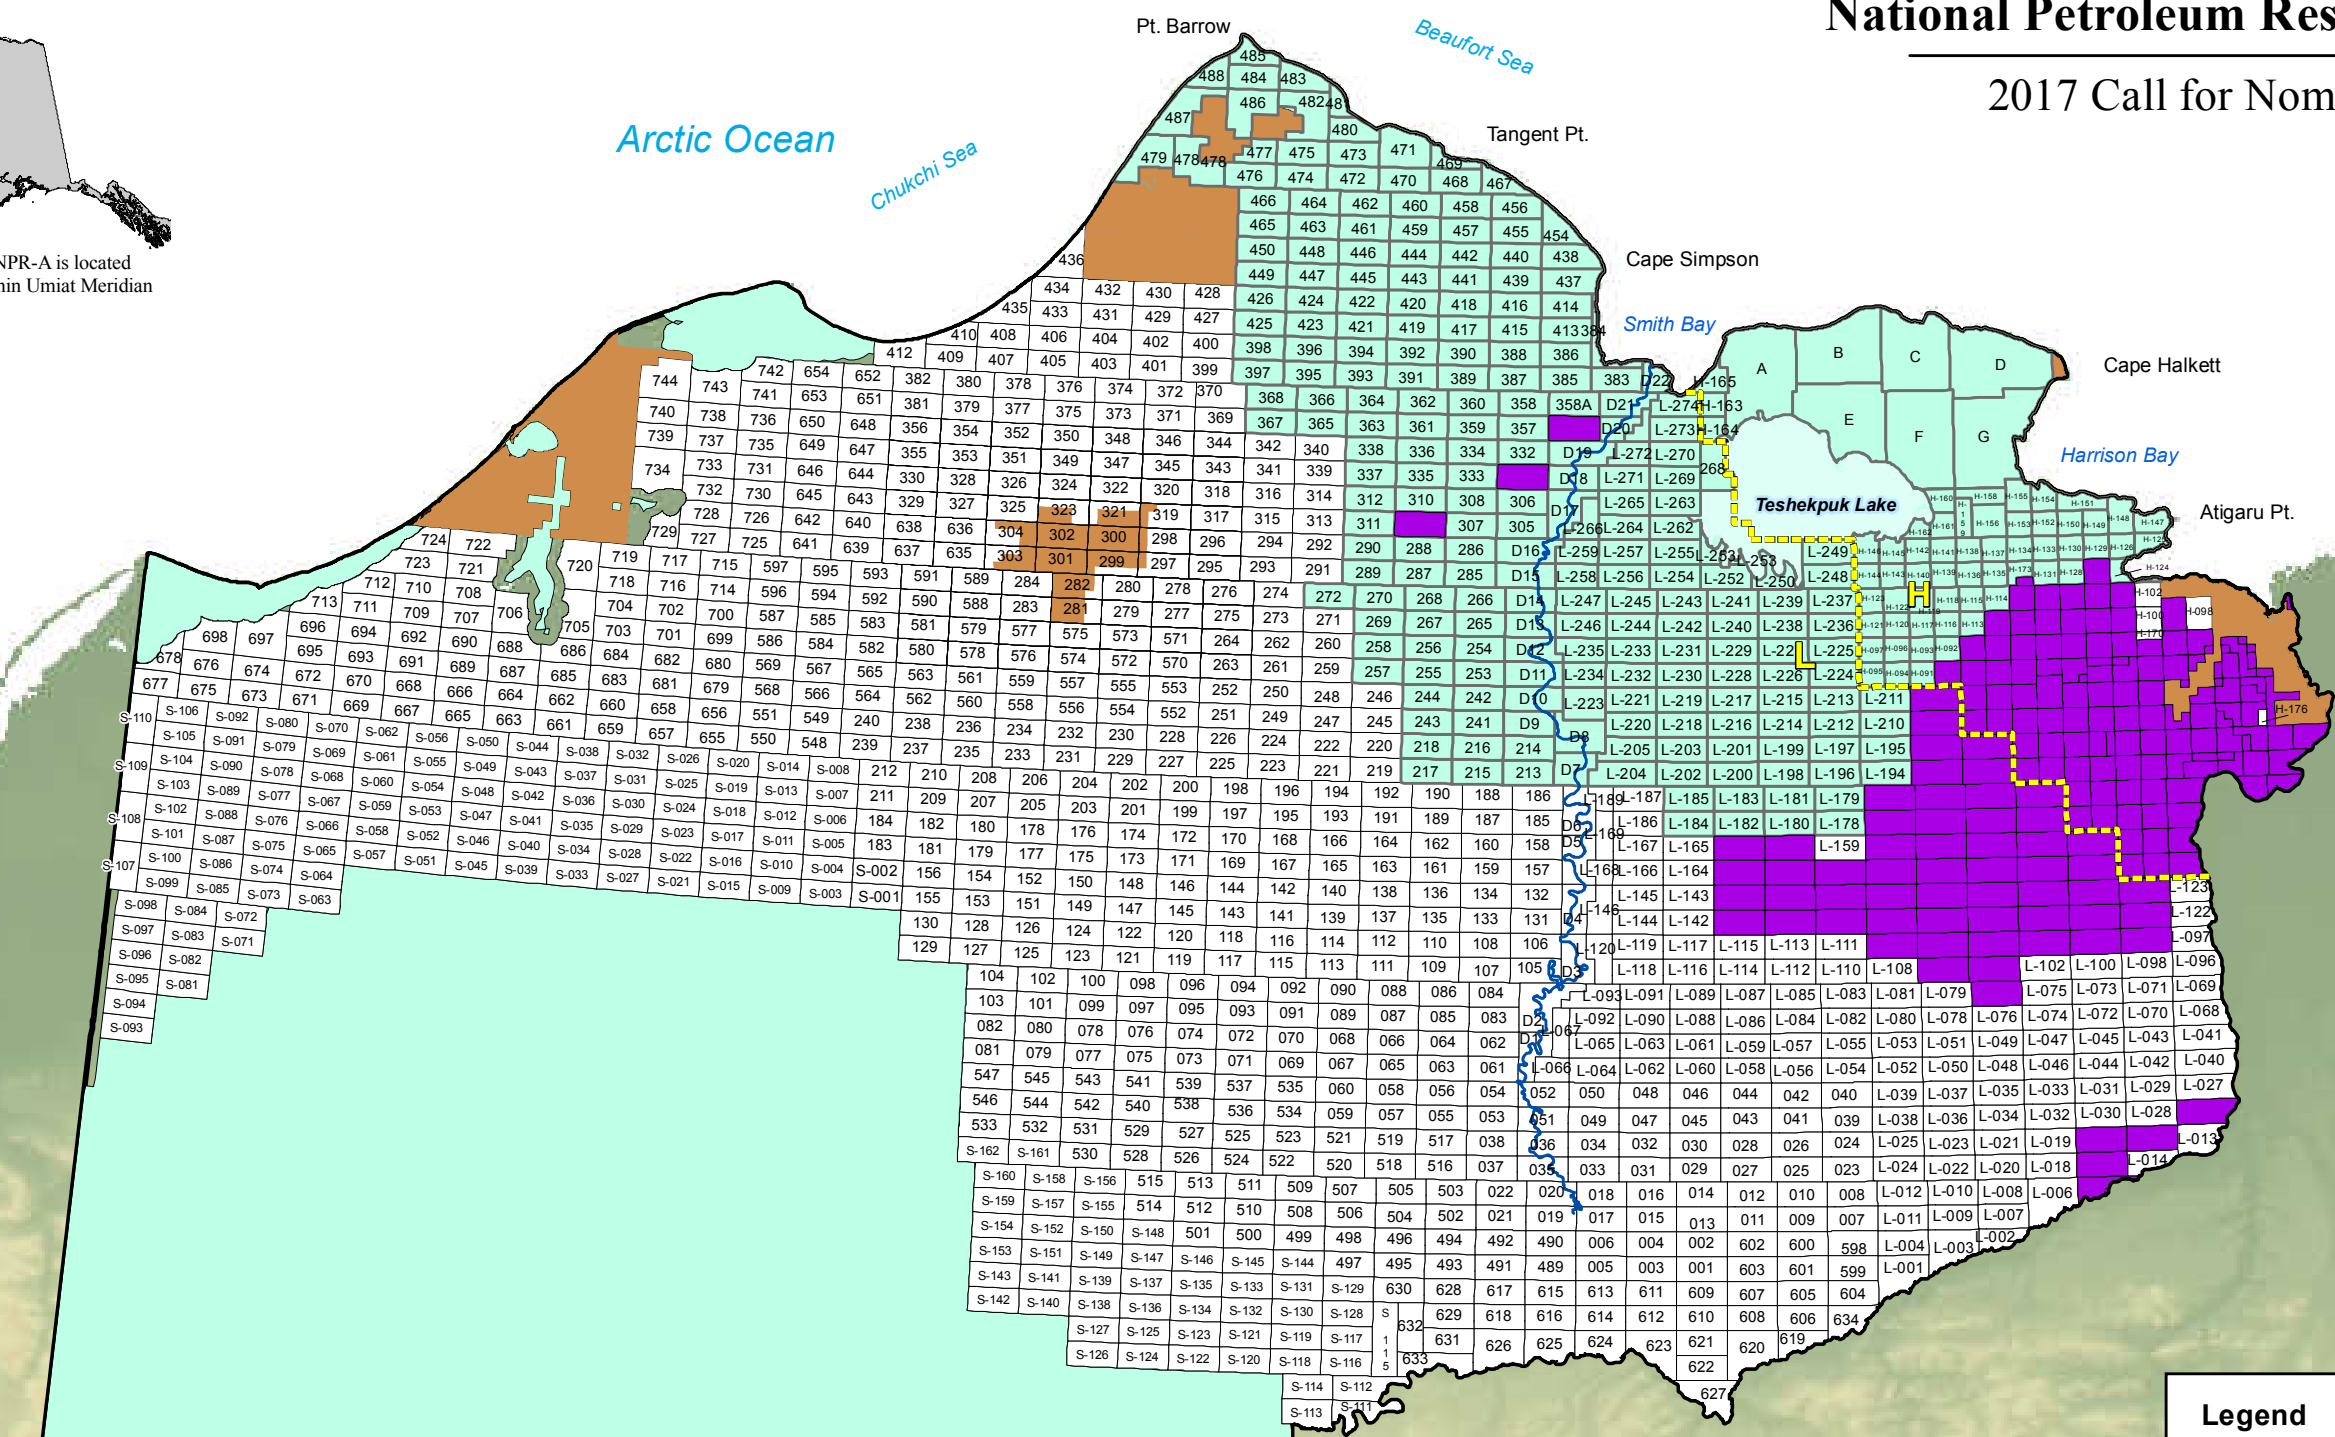

National Petroleum Reserve in Alaska

2017 Call for Nominations

NPR-A is located within Umiat Meridian

Legend

- Current Leases
- Available for Leasing
- Unavailable for Leasing Under the 2013 NPR-A Record of Decision
- Private Land
- High/Low Potential

NATIONAL SYSTEM OF PUBLIC LANDS
U.S. DEPARTMENT OF THE INTERIOR
BUREAU OF LAND MANAGEMENT

June 16, 2017

0 5 10 20 30 Miles