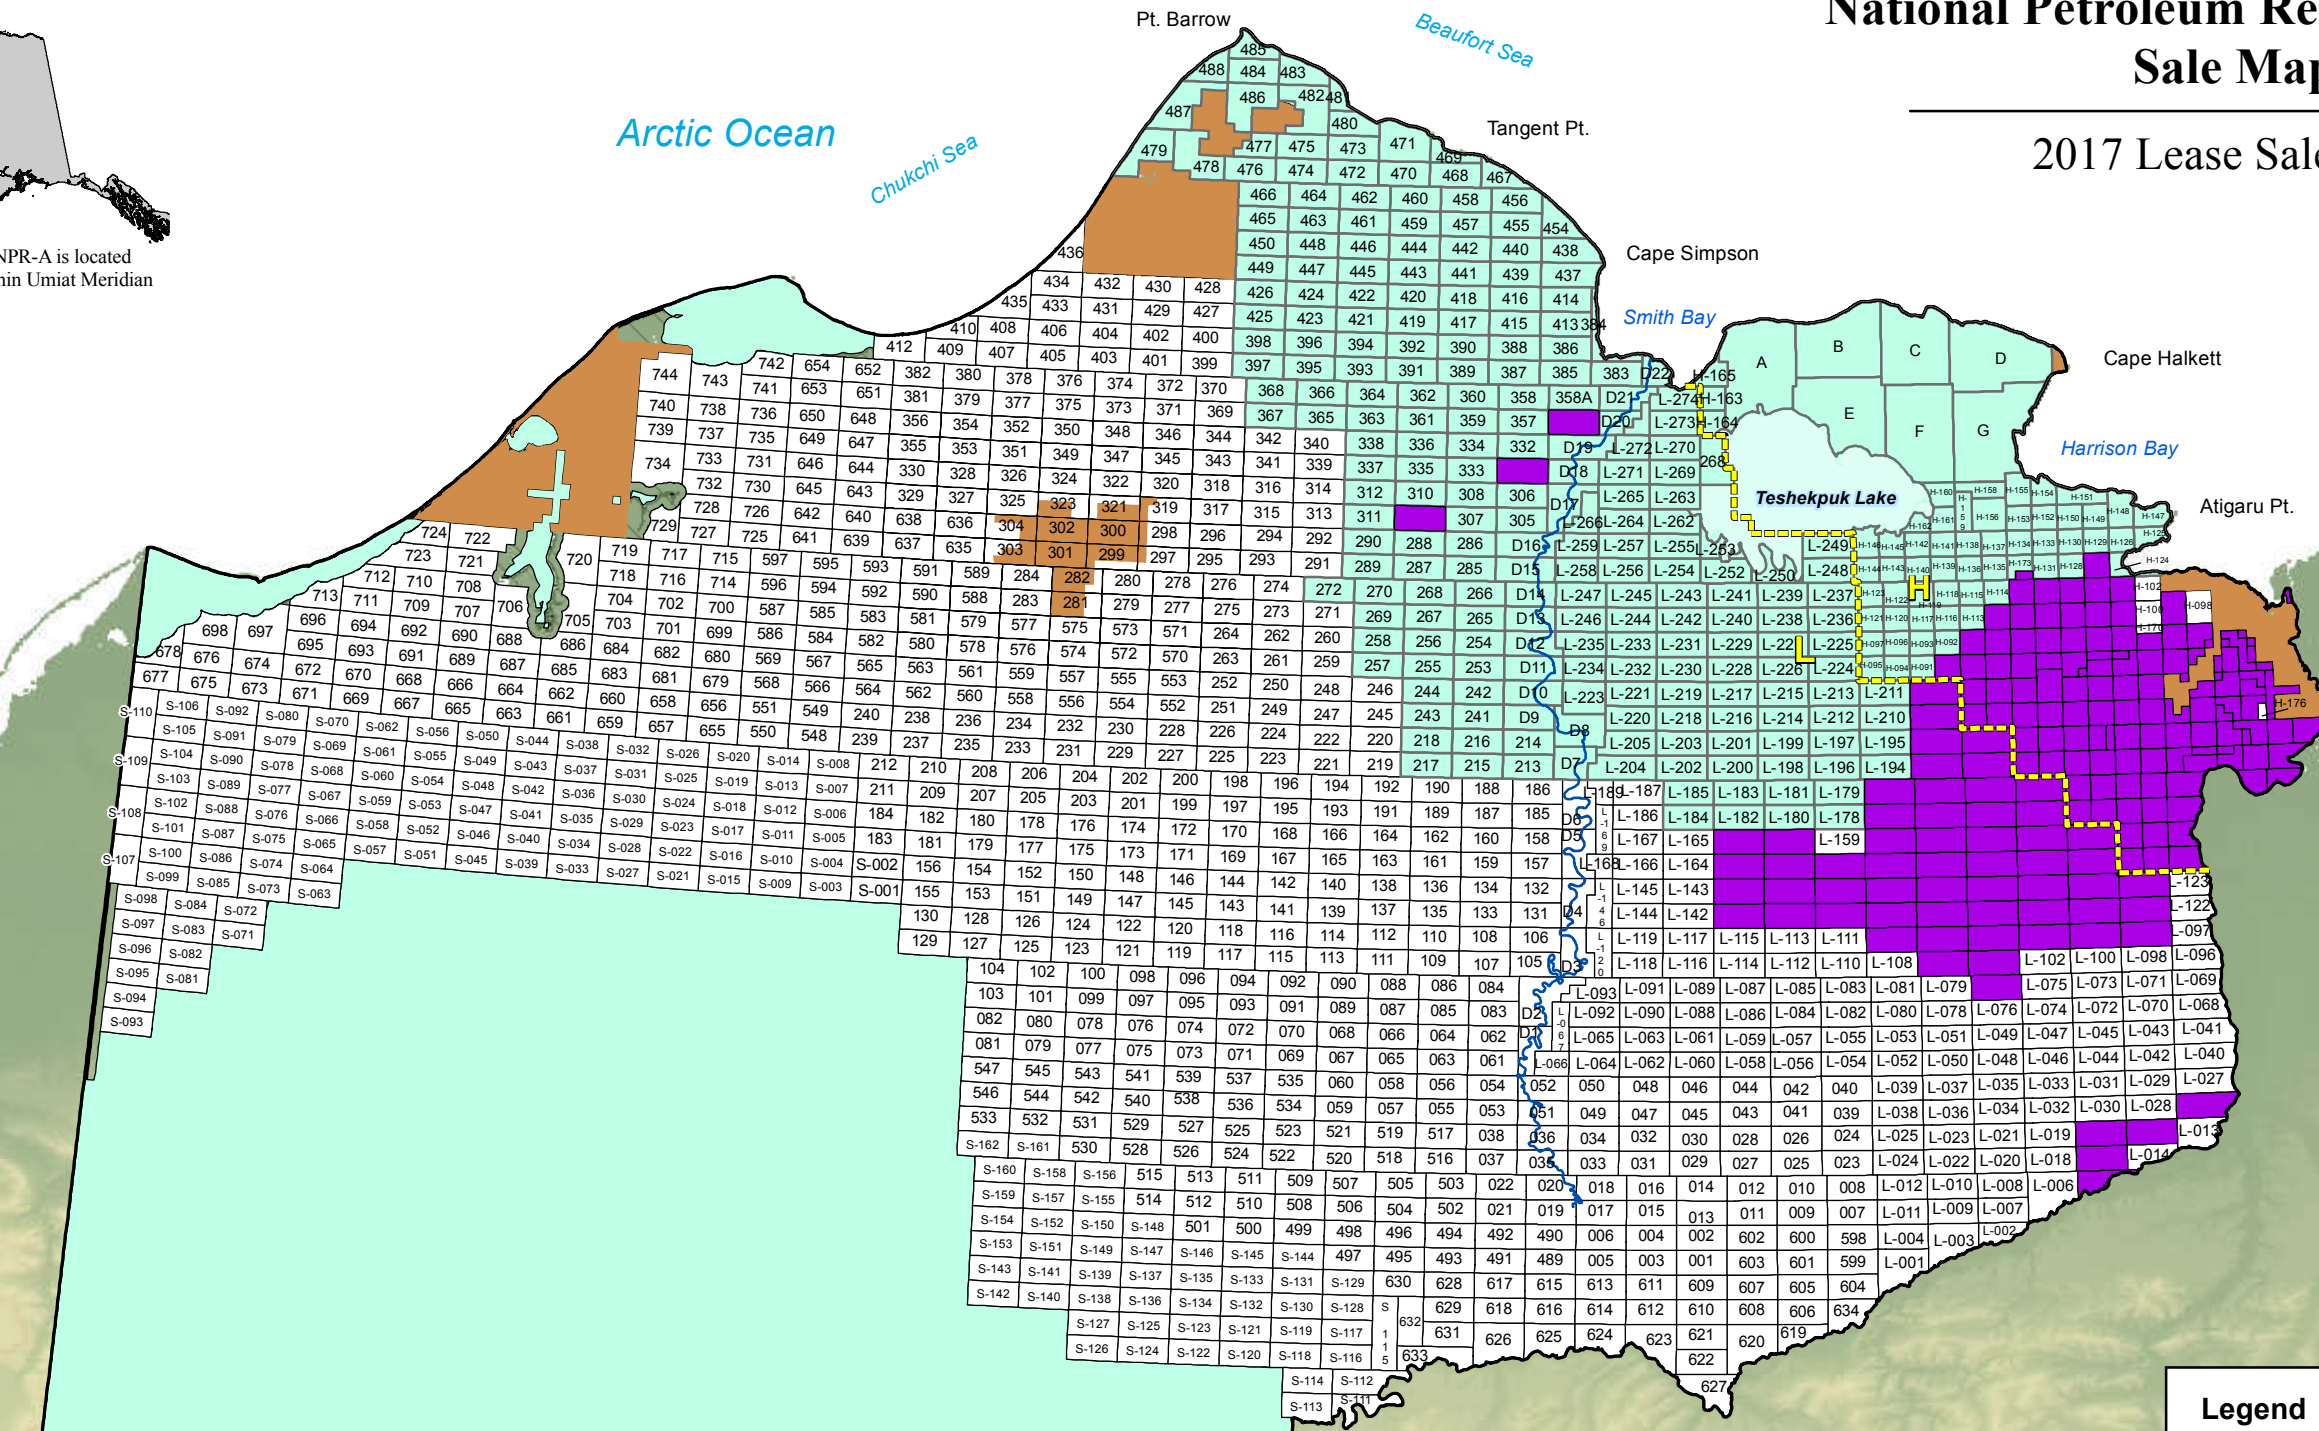

# National Petroleum Reserve in Alaska Sale Map

## 2017 Lease Sale Tracts

**Legend**

- Current Leases
- Tracts Offered for 2017
- Unavailable for Leasing Under the 2013 NPR-A Record of Decision
- Private Land
- High/Low Potential

N  
▲

August 10, 2017

0 5 10 20 30  
Miles