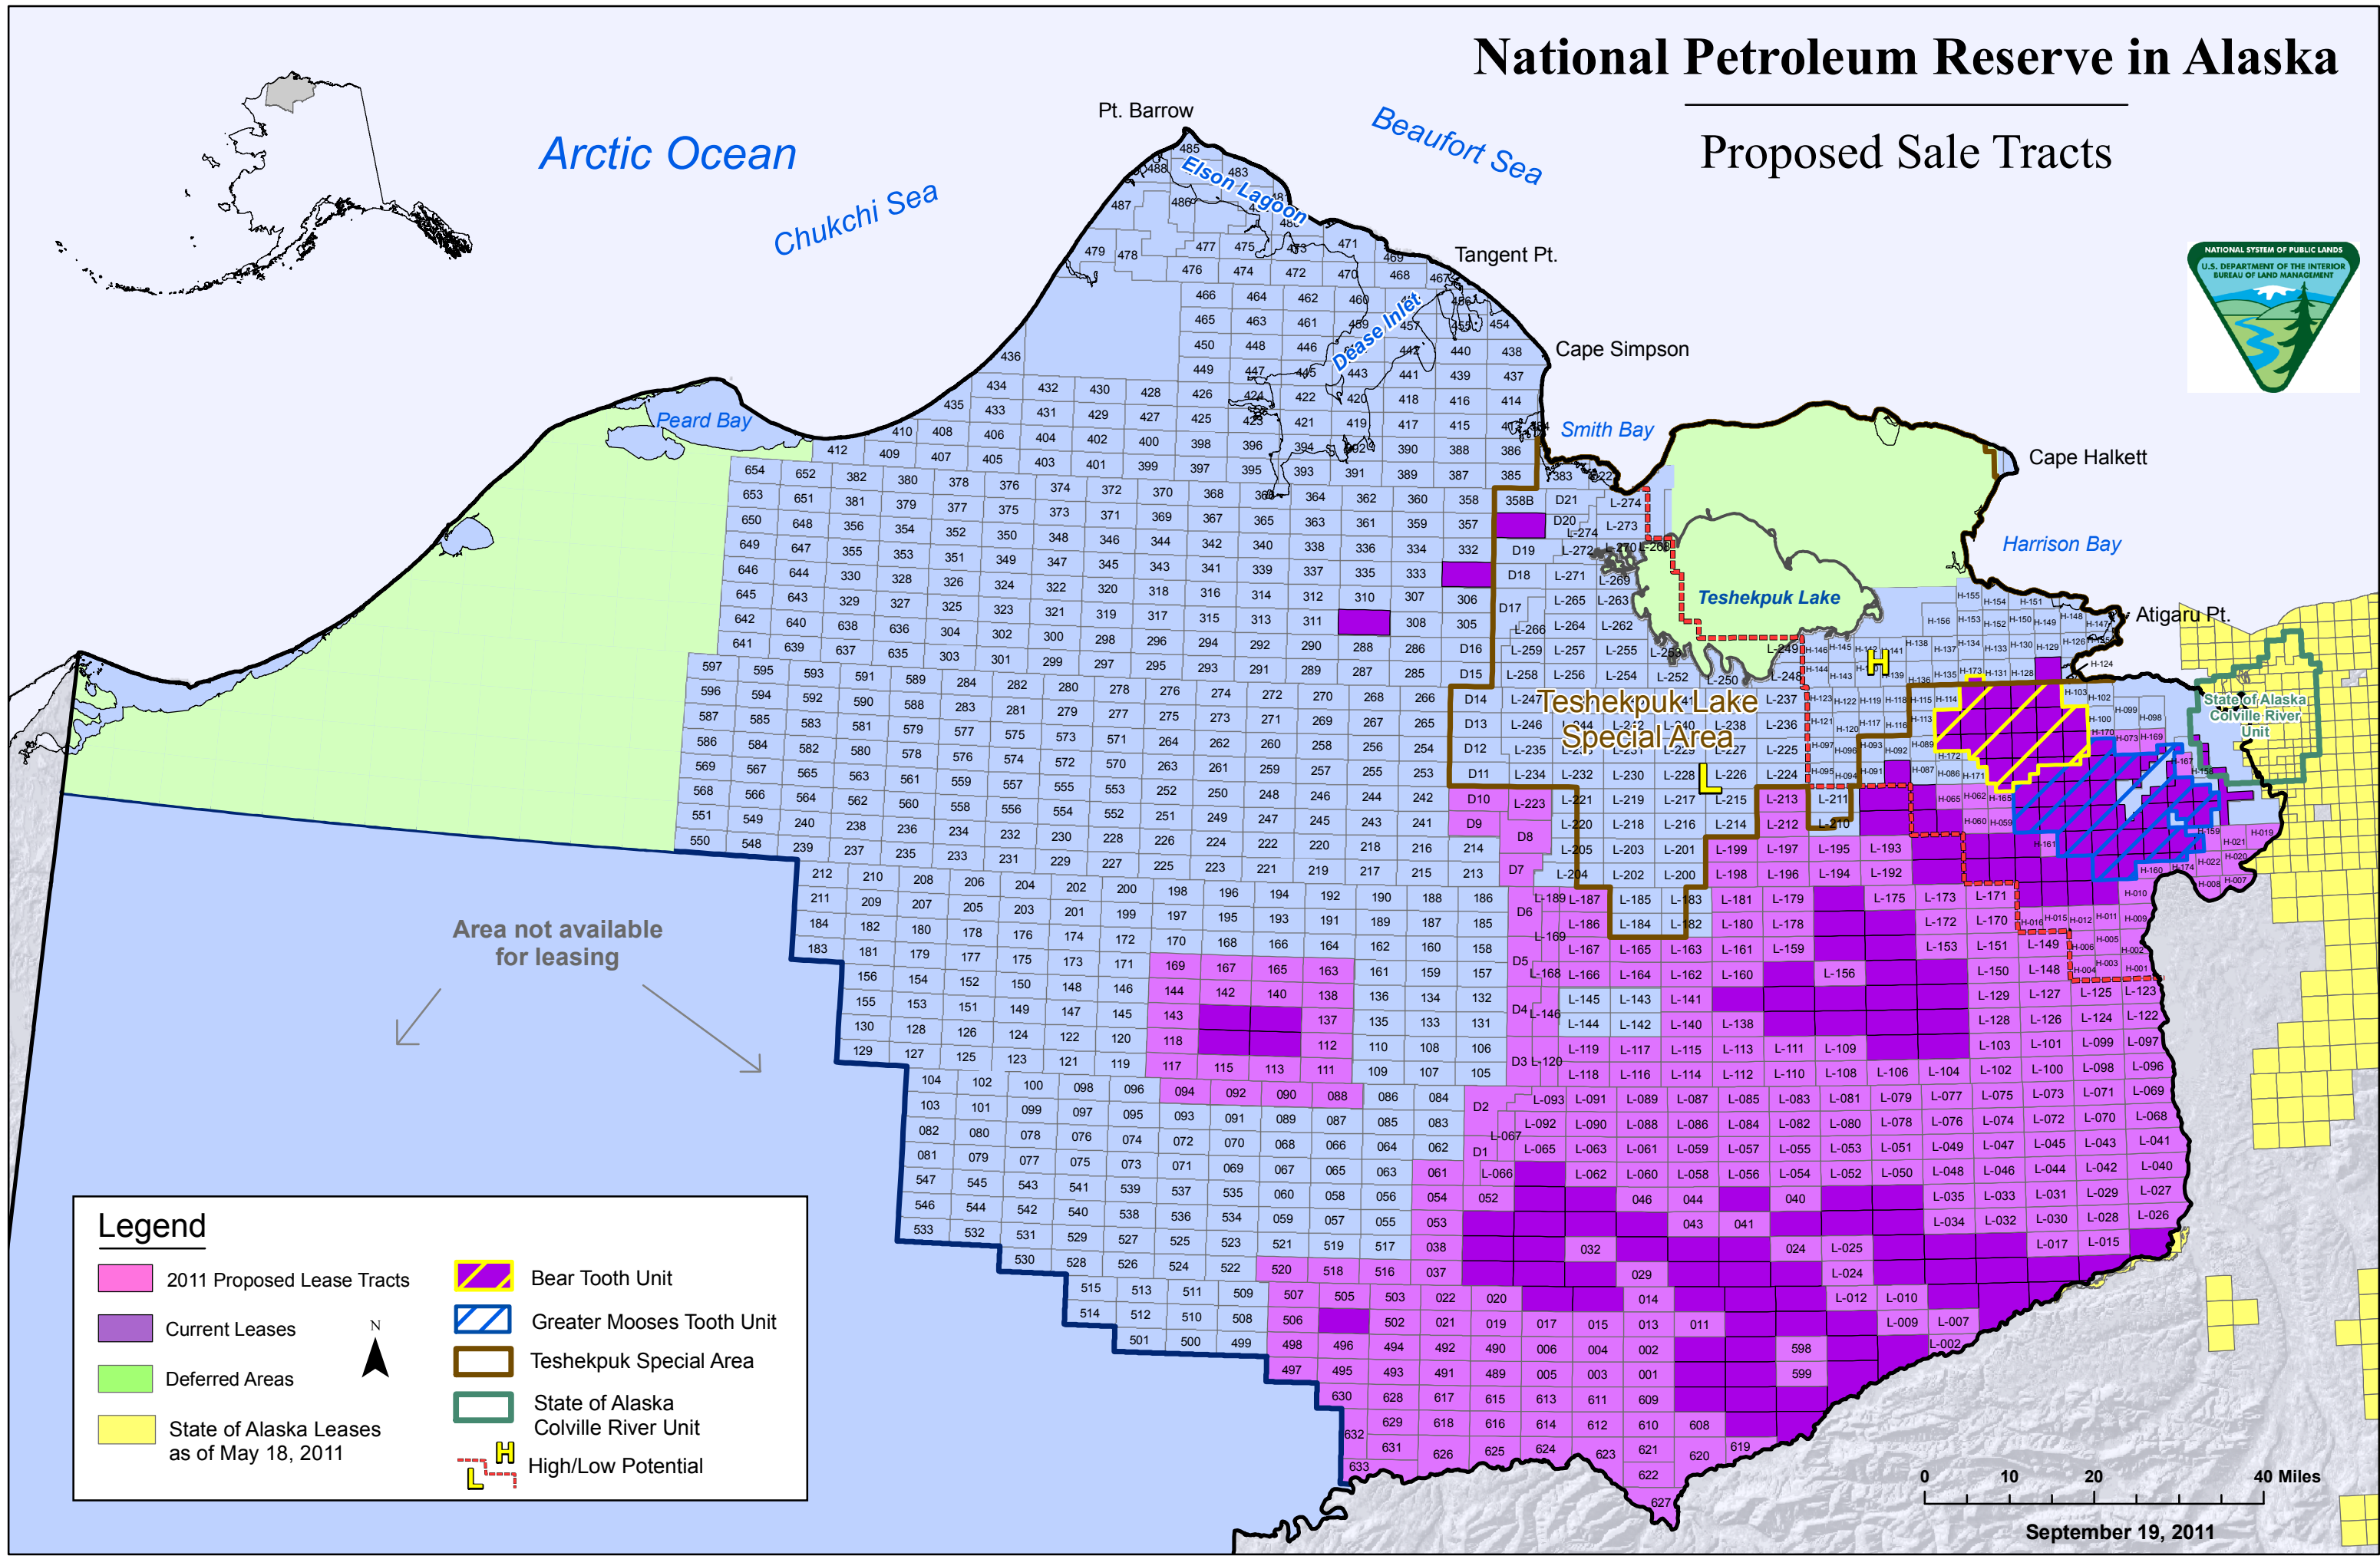

# National Petroleum Reserve in Alaska

## Proposed Sale Tracts

### Legend

- 2011 Proposed Lease Tracts
- Current Leases
- Deferred Areas
- State of Alaska Leases as of May 18, 2011
- High/Low Potential
- Bear Tooth Unit
- Greater Mooses Tooth Unit
- Teshekpuk Special Area
- State of Alaska Colville River Unit