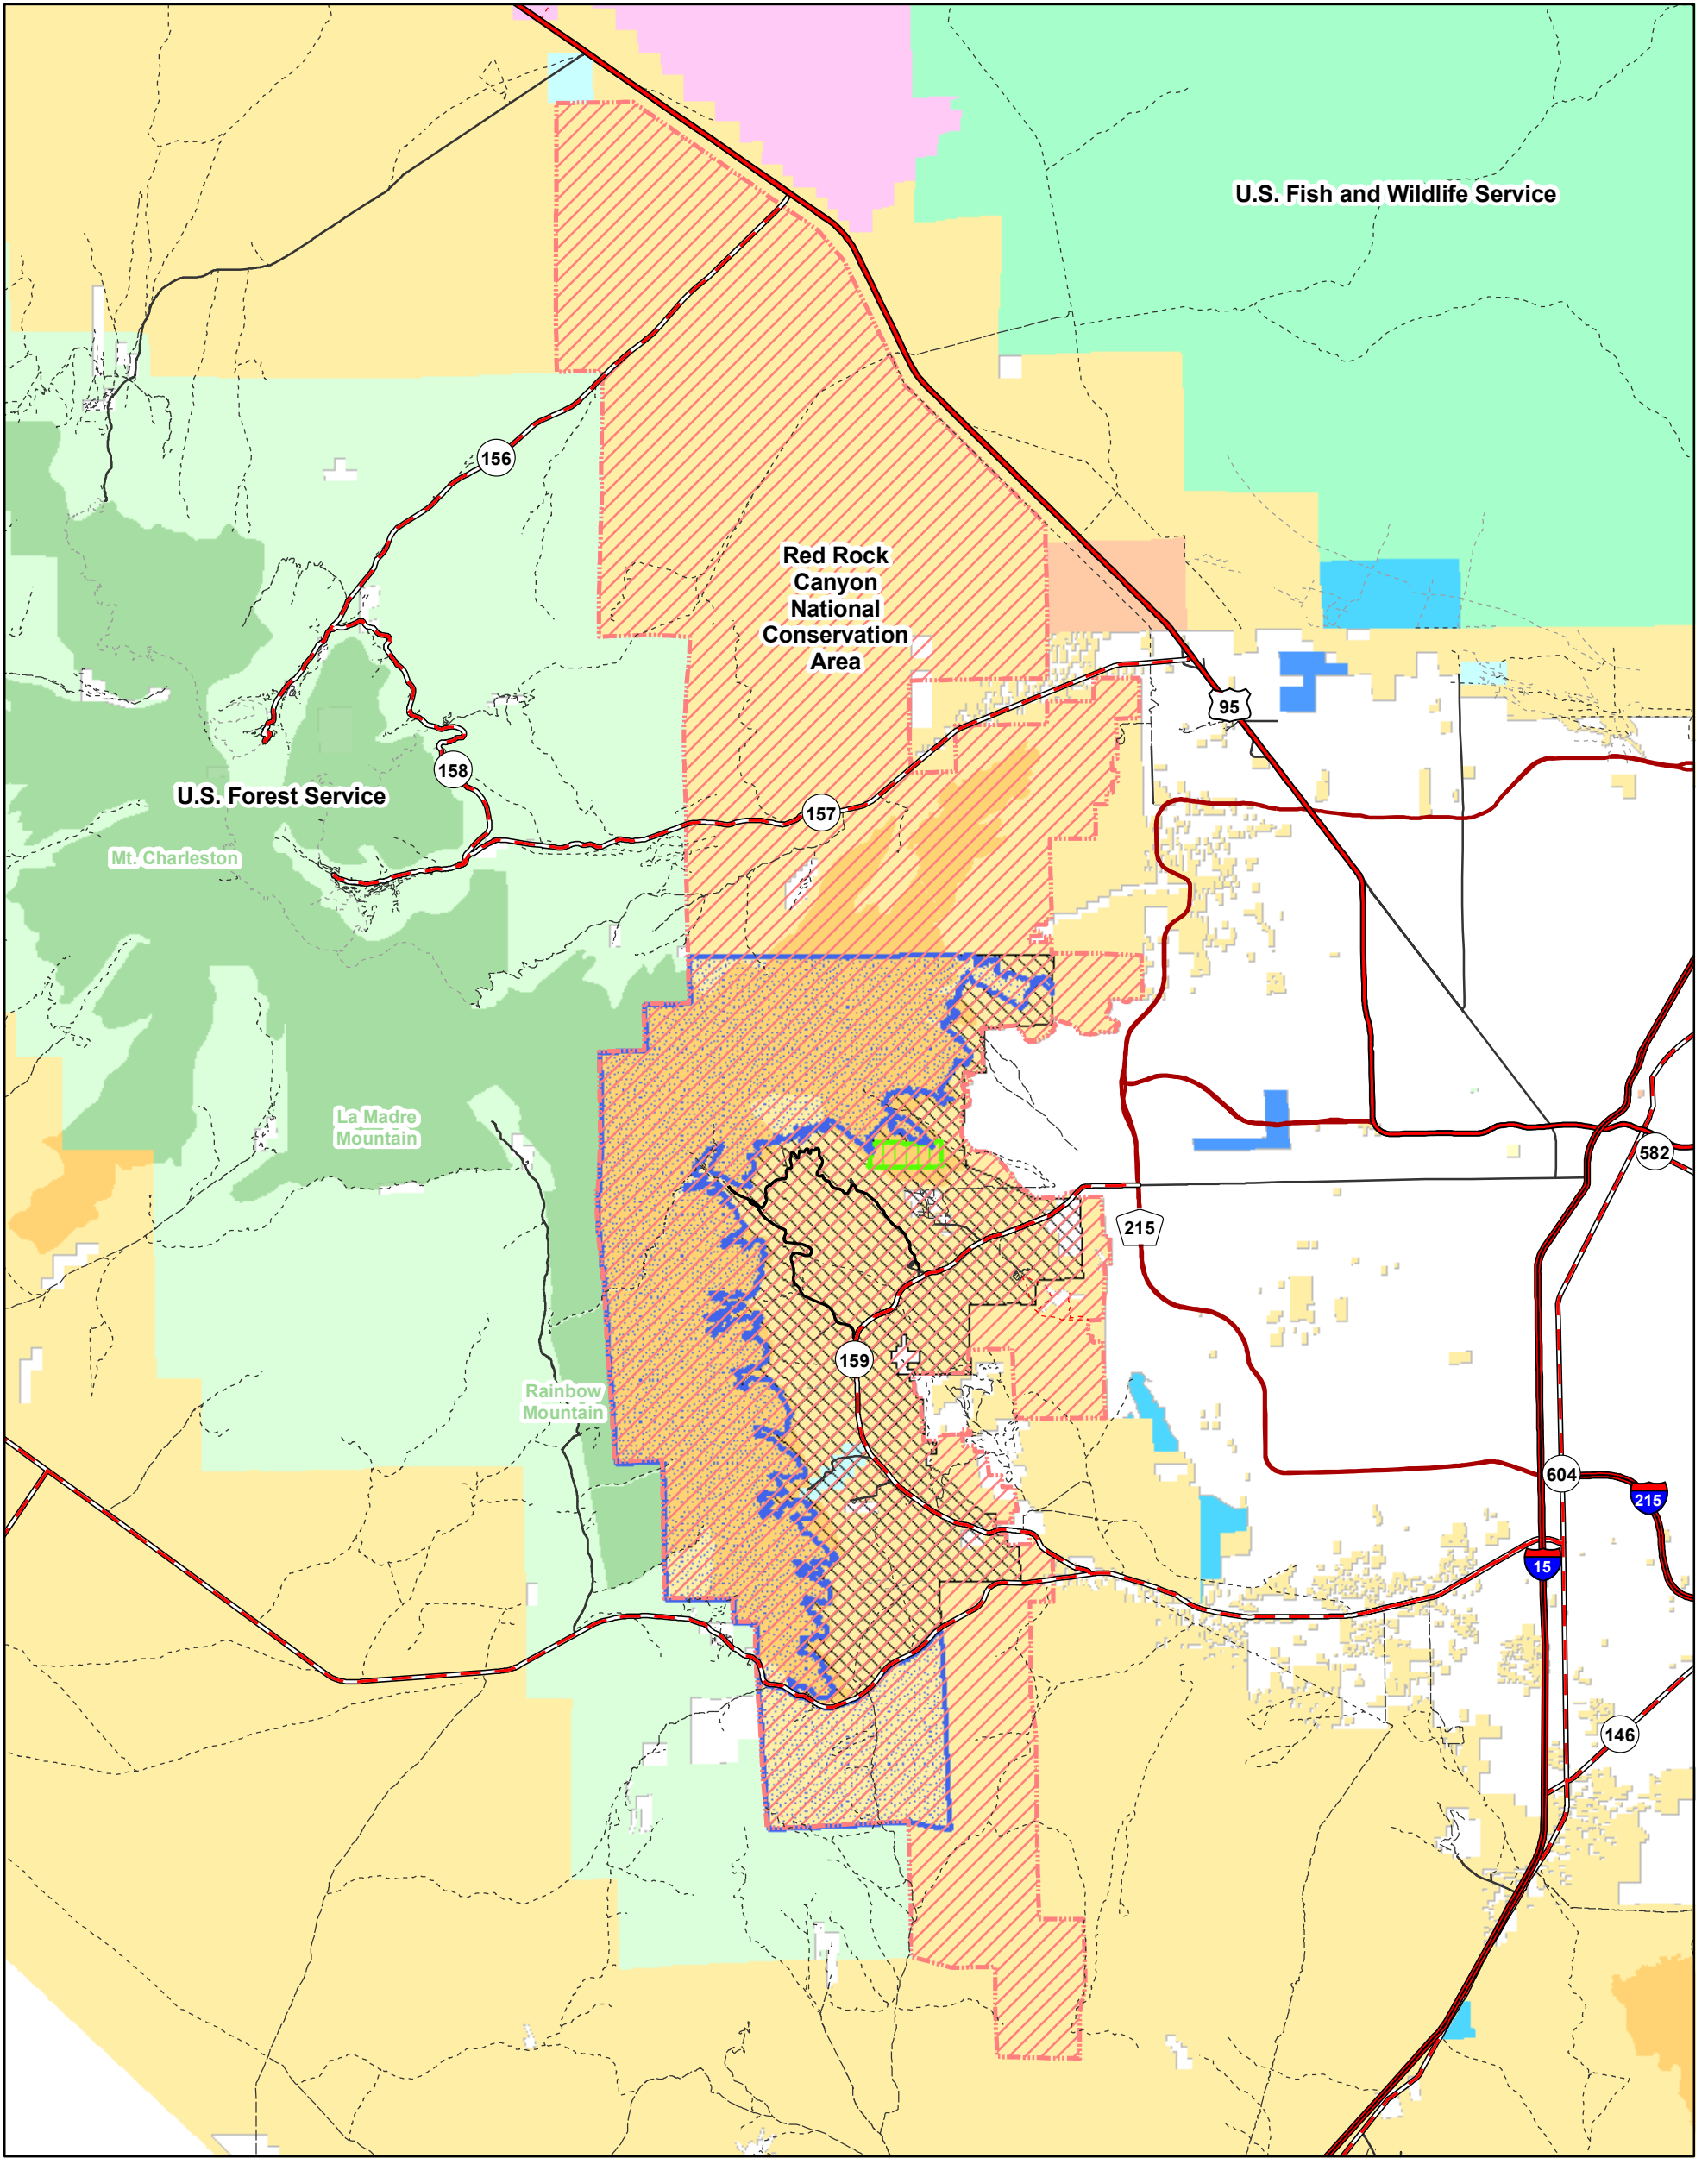

Red Rock Canyon NCA

Hunting and Trapping

Legend

Red Rock Canyon NCA			
	NDOW Regulations Apply		
Red Rock Supplementary & NDOW Regulations Apply			
	Open to Hunting and Trapping		
	Big Horn Sheep Exception Area		
	Closed to Hunting and Trapping		
Land Status			
	Bureau of Indian Affairs		Fish and Wildlife Service
	Bureau of Land Management		Forest Service
	Bureau of Reclamation		National Park Service
	City of Las Vegas		Nevada State
	Clark County, NV		Private
	Department of Defense		BLM Wilderness
	Department of Energy		Forest Service Wilderness

No warranty is made by the Bureau of Land Management as to the accuracy, reliability, or completeness of these data for individual or aggregate use with other data. Original data were compiled from various sources. This information may not meet National Map Accuracy Standards. This product was developed through digital means and may be updated without notification.