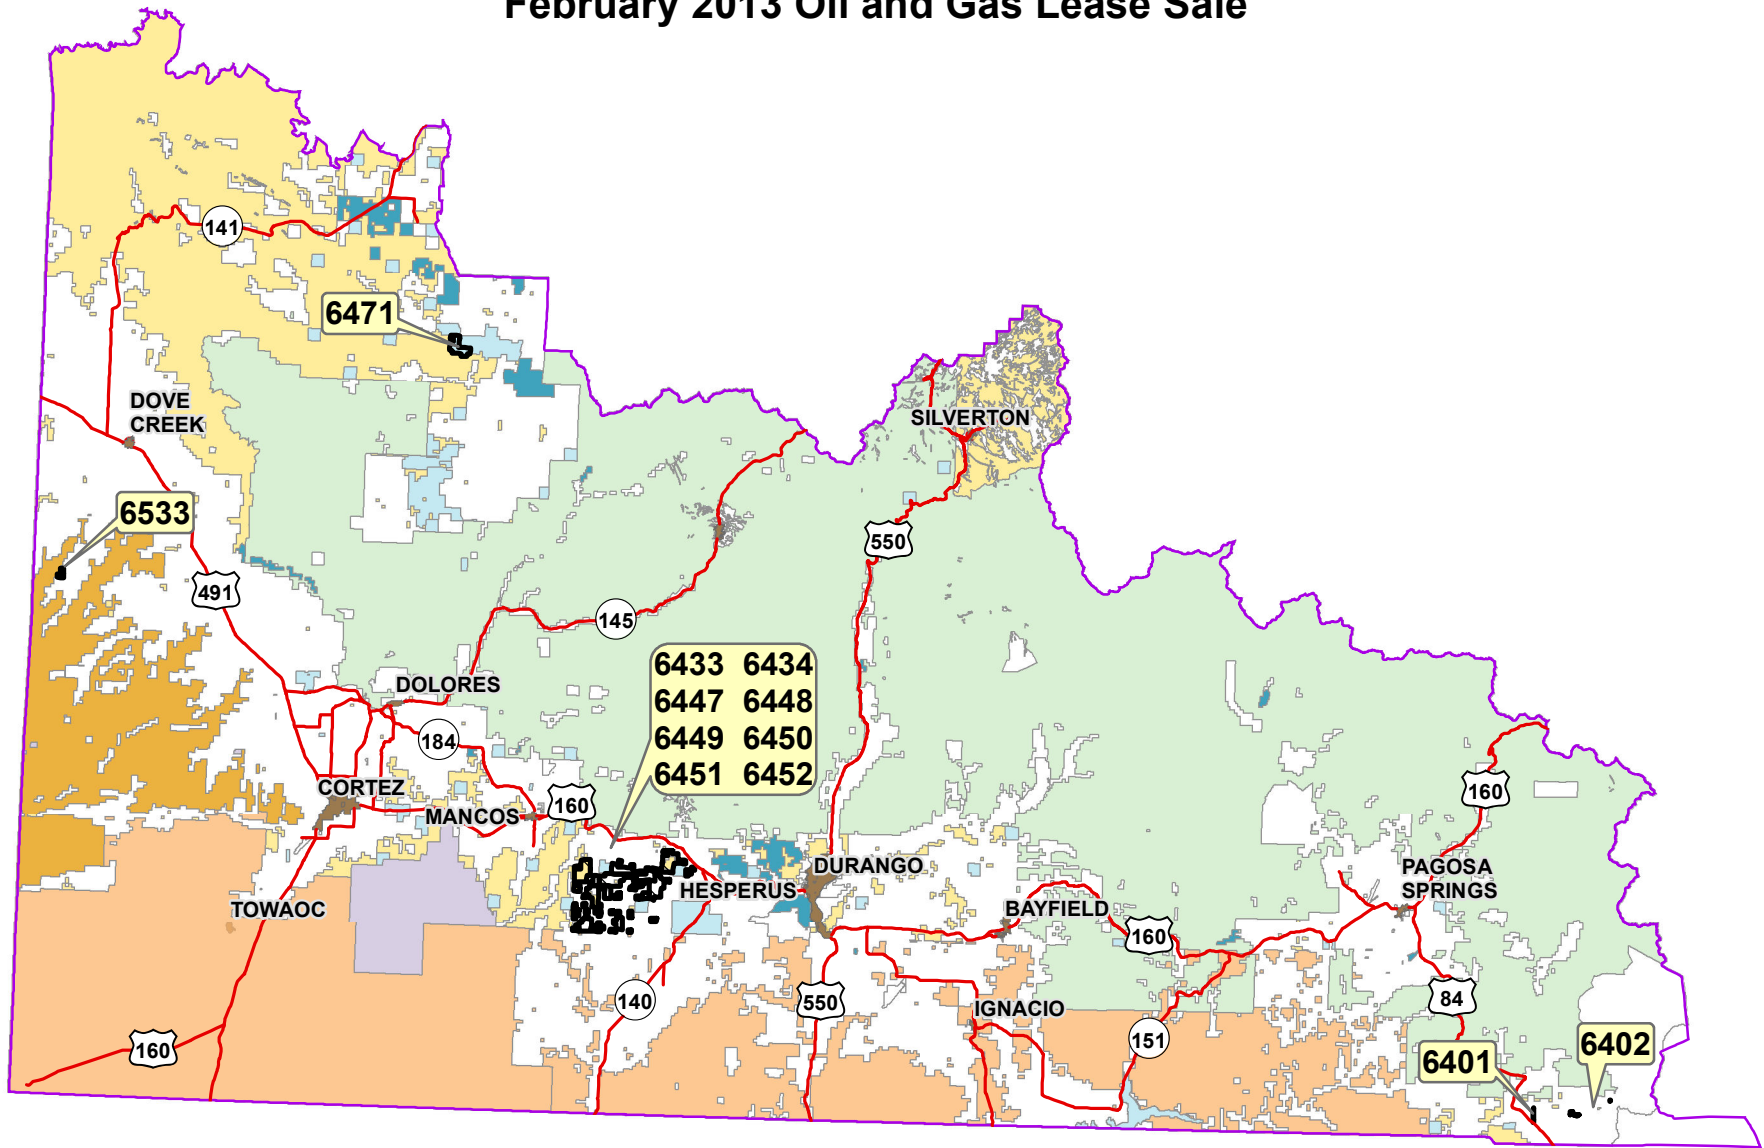

February 2013 Oil and Gas Lease Sale

Legend

Tres Rios FO Boundary	National Park Service
Lease Sale Parcels	Colorado Division of Wildlife
Bureau of Land Management	State Lands
Canyons of the Ancients National Monument	Tribal Lands
National Forest	Private Lands

Map produced by Bureau of Land Management, Tres Rios Field Office, GIS Program. Projection: UTM Zone 13.
Datum: NAD 1983. July 23, 2012.

The USFS and BLM attempt to use the most current and complete geospatial data available. Geospatial data accuracy varies by theme on the map. Using the map for other than their intended purpose may yield inaccurate or misleading results. The USFS and BLM reserve the right to correct, update, or modify geospatial inputs without notification.