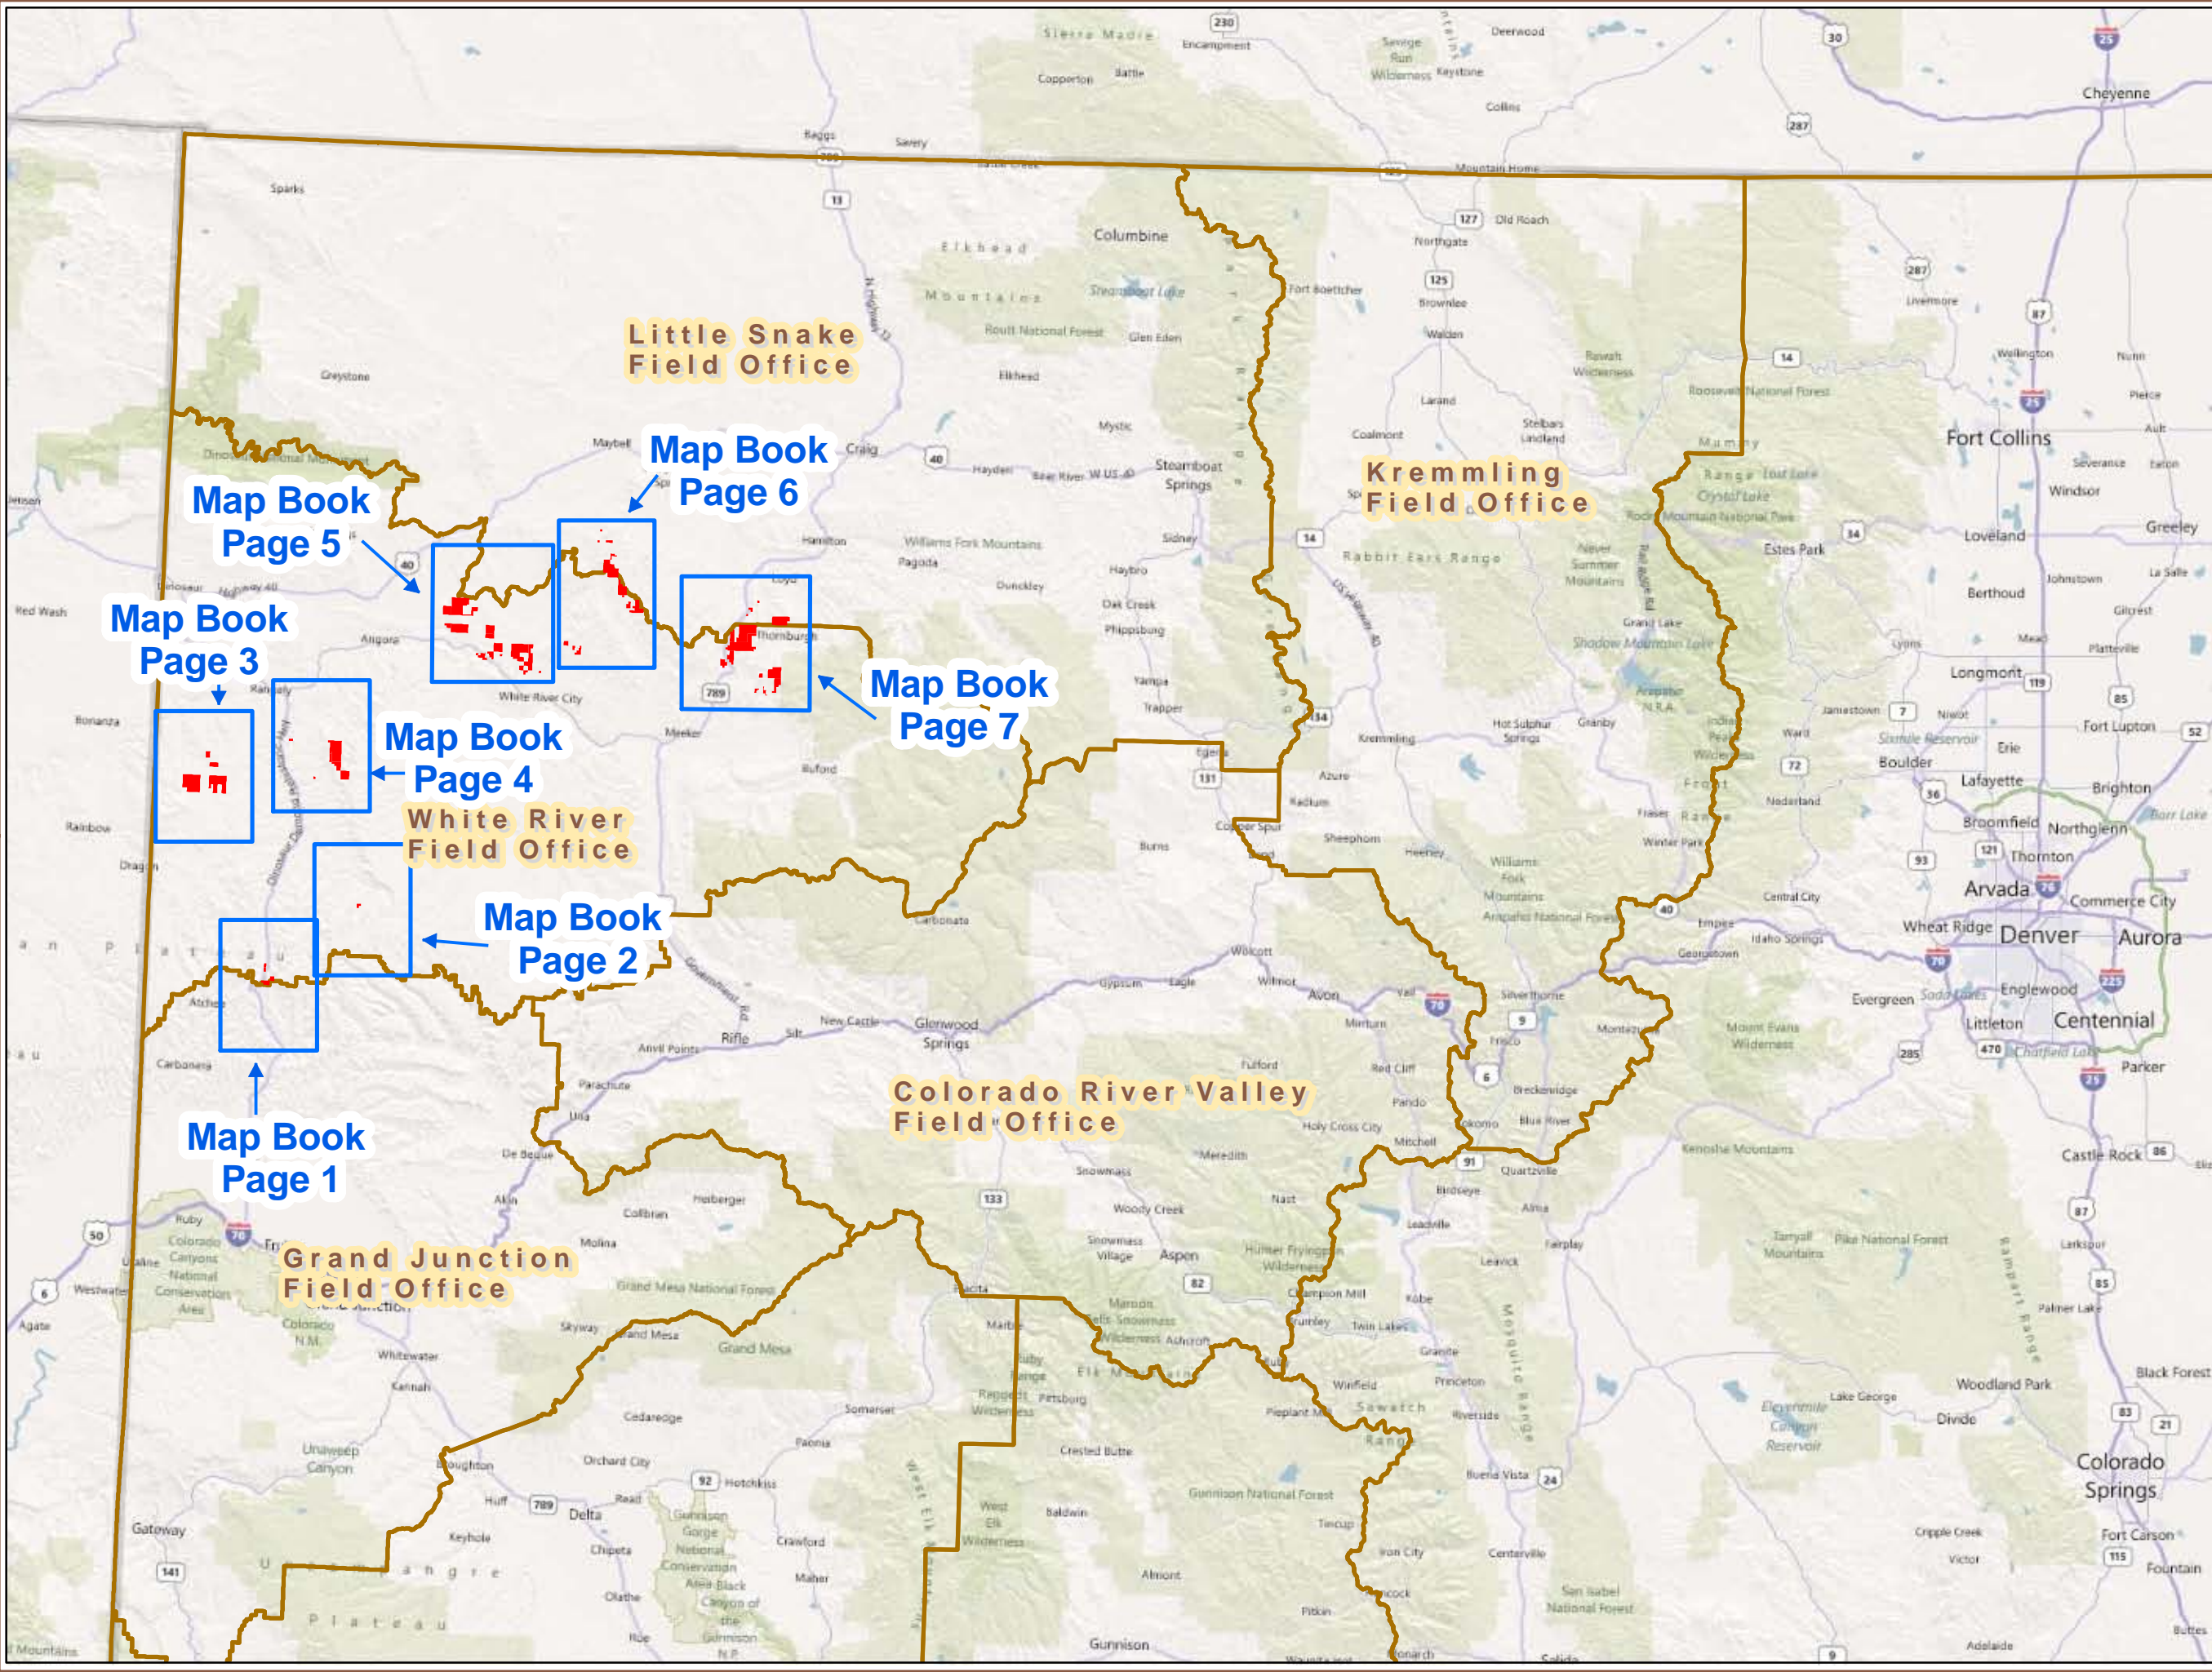

**Legend**

-  May 2012 Parcels
-  Map Page Locations
-  BLM Field Office Areas

**Little Snake  
Field Office**

**Kremmling  
Field Office**

**White River  
Field Office**

**Colorado River Valley  
Field Office**

**Grand Junction  
Field Office**

**Map Book  
Page 5**

**Map Book  
Page 6**

**Map Book  
Page 3**

**Map Book  
Page 4**

**Map Book  
Page 7**

**Map Book  
Page 2**

**Map Book  
Page 1**