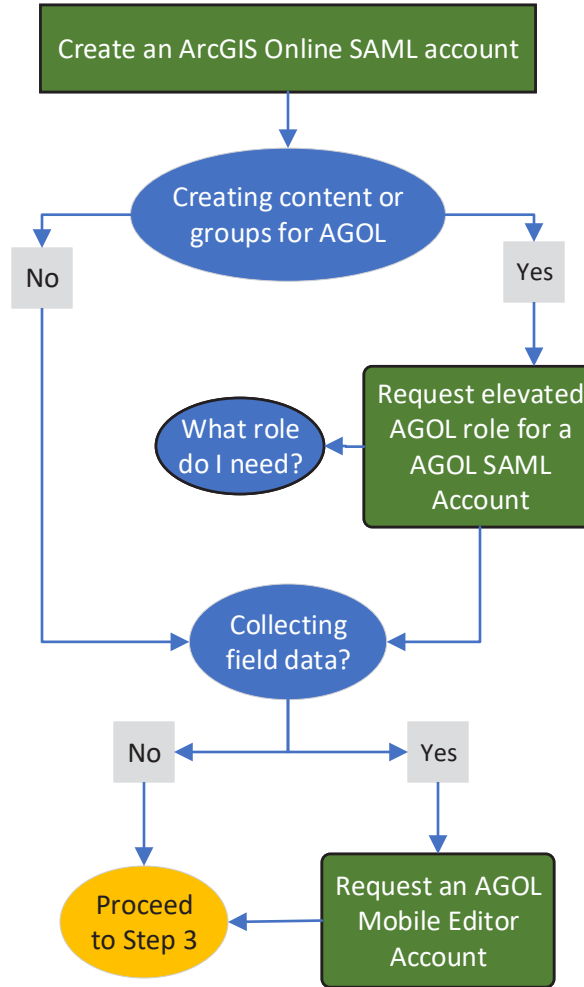

1. Android Mobile Device

2. ArcGIS Online (AGOL) User Accounts

*Boxes or circles with a dark outline include a hyperlink to an instruction document. Need access to SharePoint.

3. Have AGOL account(s) added to AGOL Groups that contain content

4. Install Field Data Collection App

5. Applicable Training

- BLM Geospatial Training Portal
- S1 Mobile Mapper User Guide
- GeoSpatial Gateway
- S1 & AGOL How-to Videos
- Esri Training
- S1 Training Exercises