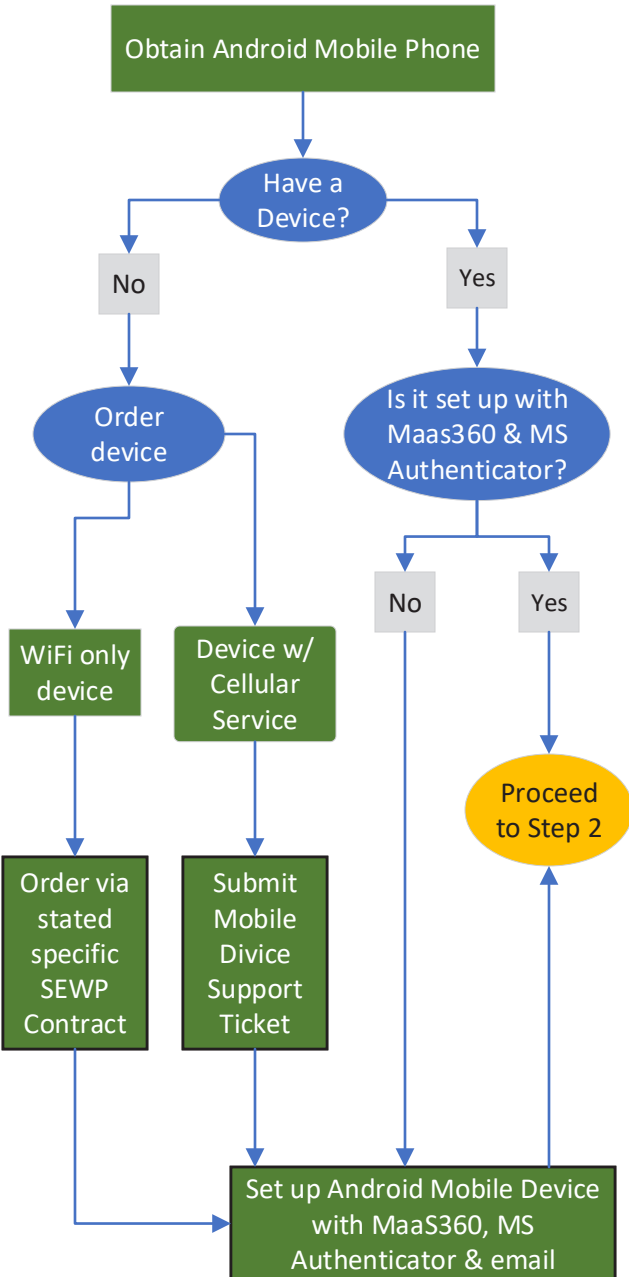

1. Android Mobile Device

2. ArcGIS Online (AGOL) User Accounts

*Boxes or circles with a dark outline include a hyperlink to an instruction document. Need access to SharePoint.

3. Have AGOL account(s) added to AGOL Groups that contain content

4. Install Field Data Collection App

5. Applicable Training

- BLM Geospatial Training Portal
- S1 Mobile Mapper User Guide
- GeoSpatial Gateway
- S1 & AGOL How-to Videos
- Esri Training
- S1 Training Exercises